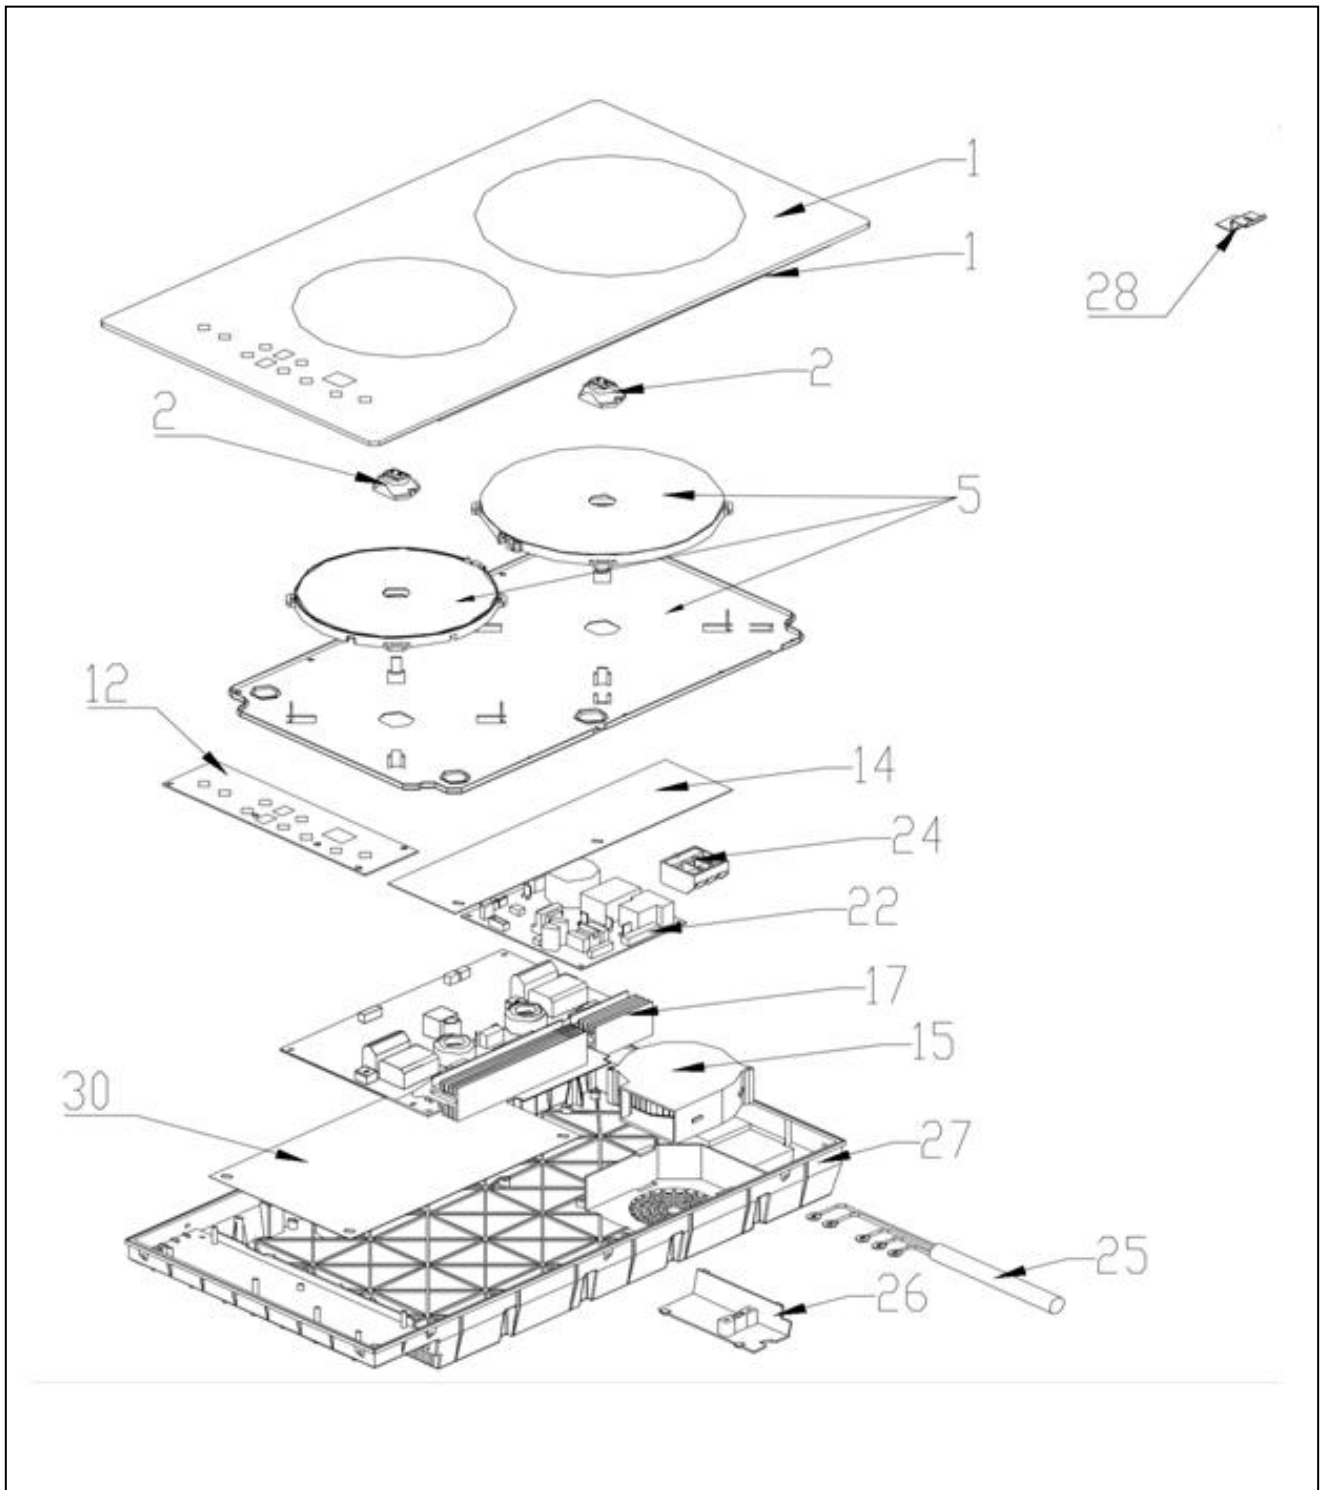

C995I

Caple Modular 2 Zone Induction Frameless

Technical Manual

C995I

Cable Modular 2 Zone Induction Frameless

C995I

Caple Modular 2 Zone Induction Frameless

Item	Part Number	Description	Quantity
1	12566000007525	Cook top Panel	1
1	12966000000864	Glass Plate Bracket Assembly	1
2	17466000000191	Temperature Sensing Assembly	1
2	17466000001033	Temperature Sensing Assembly	1
5	17466000002894	Coil Plate Assembly	1
12	17166000000122	Display panel	1
14	12766000000191	Heat Insulation Mica Sheet	1
15	17466000000047	Fan Assembly	1
17	17166000011497	Main control panel	1
22	17166000007663	Power Panel	1
24	17466000000049	Terminal Block	1
25	17466000000208	Power Cord	1
26	12166000000030	Power Cord Box Lid	1
27	12166000000050	Lamp stand	1
28	12966000000009	Hanging Plate Fitting	1