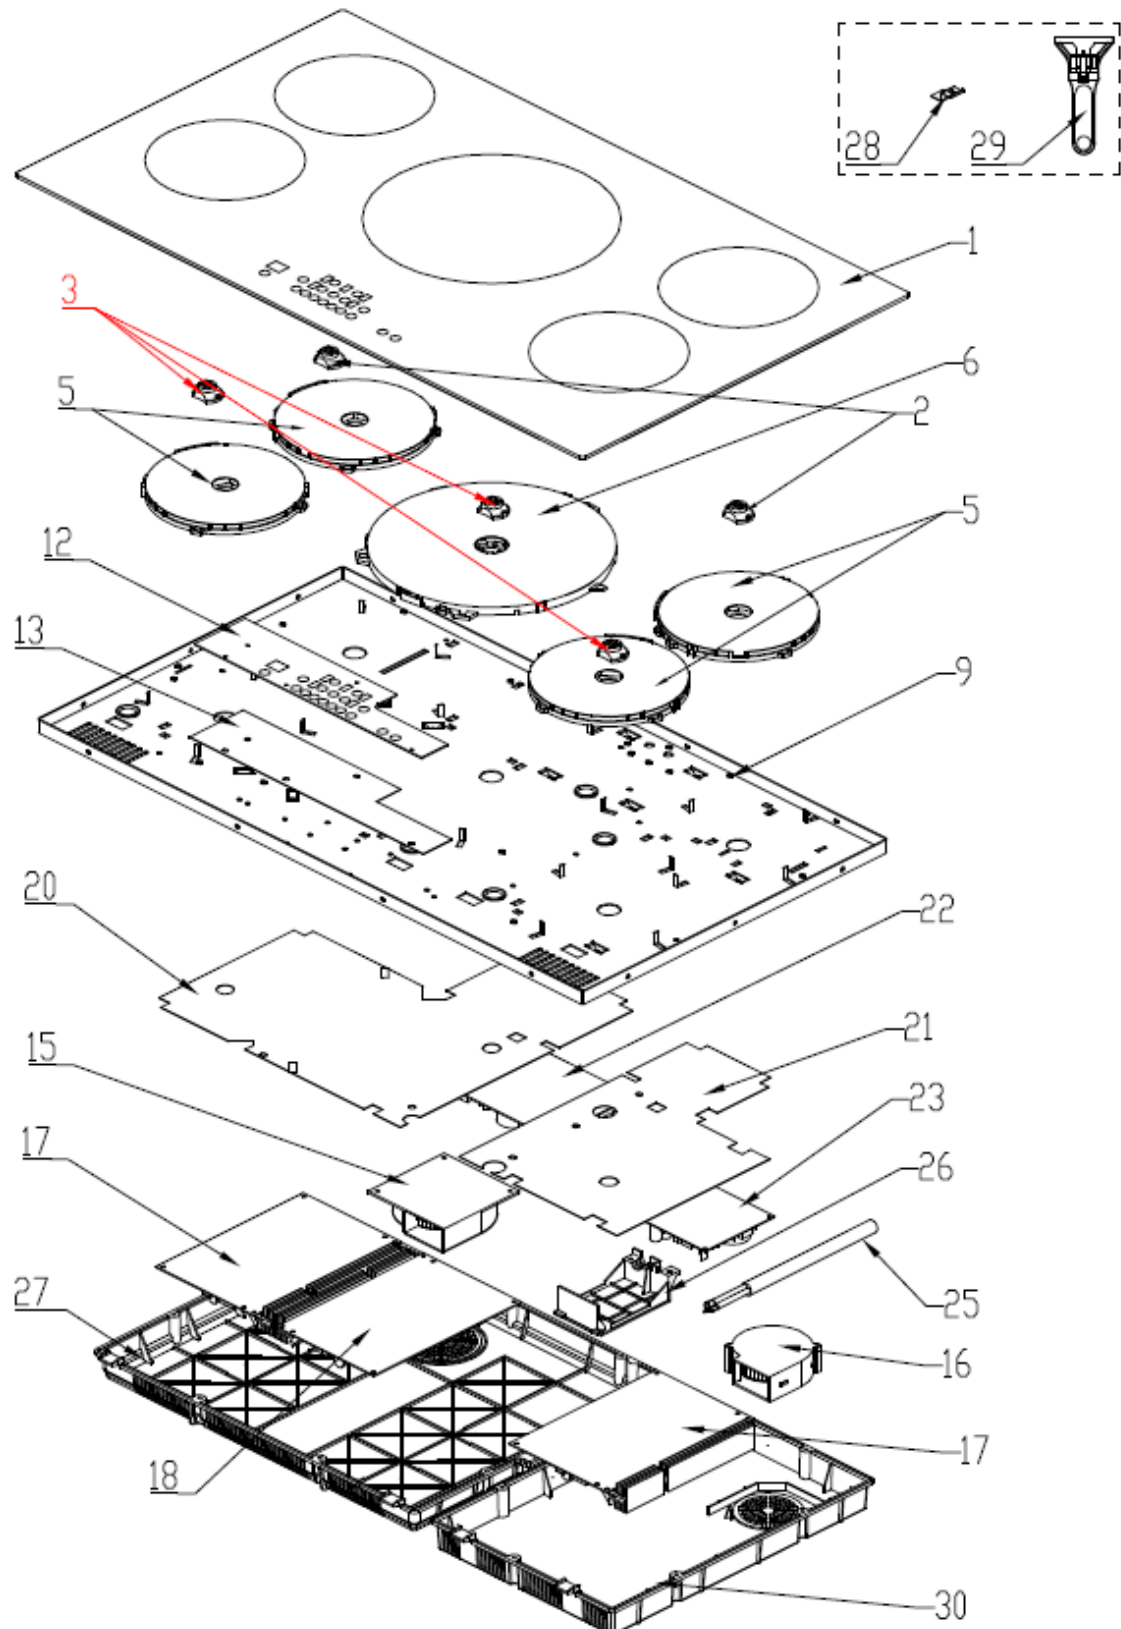

C897I

Caple 90cm Induction Hob

Technical Manual

C8971

Caple 90cm Induction Hob

C897I

Caple 90cm Induction Hob

Item	Part Number	Description	Quantity
1	12966000A09084	Glass plate bracket assembly	1
3	17466000001034	Temperature sensing assembly	5
5	17466000000118	Coil plate	4
6	17466000000079	Coil plate	1
9	12266000001109	Support aluminum plate	1
12	17166000008282	Display panel	1
13	12766000000313	Display board mica sheet	1
14	12766000000171	Heat insulation mica sheet	1
15	17466000000045	Fan assembly	1
16	17466000000047	Fan assembly	1
17	17166000011995	Main control board	2
18	17166000011895	Main control panel	1
20	12766000000312	Main board mica sheet	1
21	12766000000311	Main board mica sheet	1
22	17166000004422	Power board	1
23	17166000008602	Power panel	1
25	17466000002893	Power cord	1
26	12166000003957	Power cord box lid	1
27	12166000000046	Lampstand	1
28	12966000000014	Hanging plate fitting	1
30	12166000003958	Lampstand	1