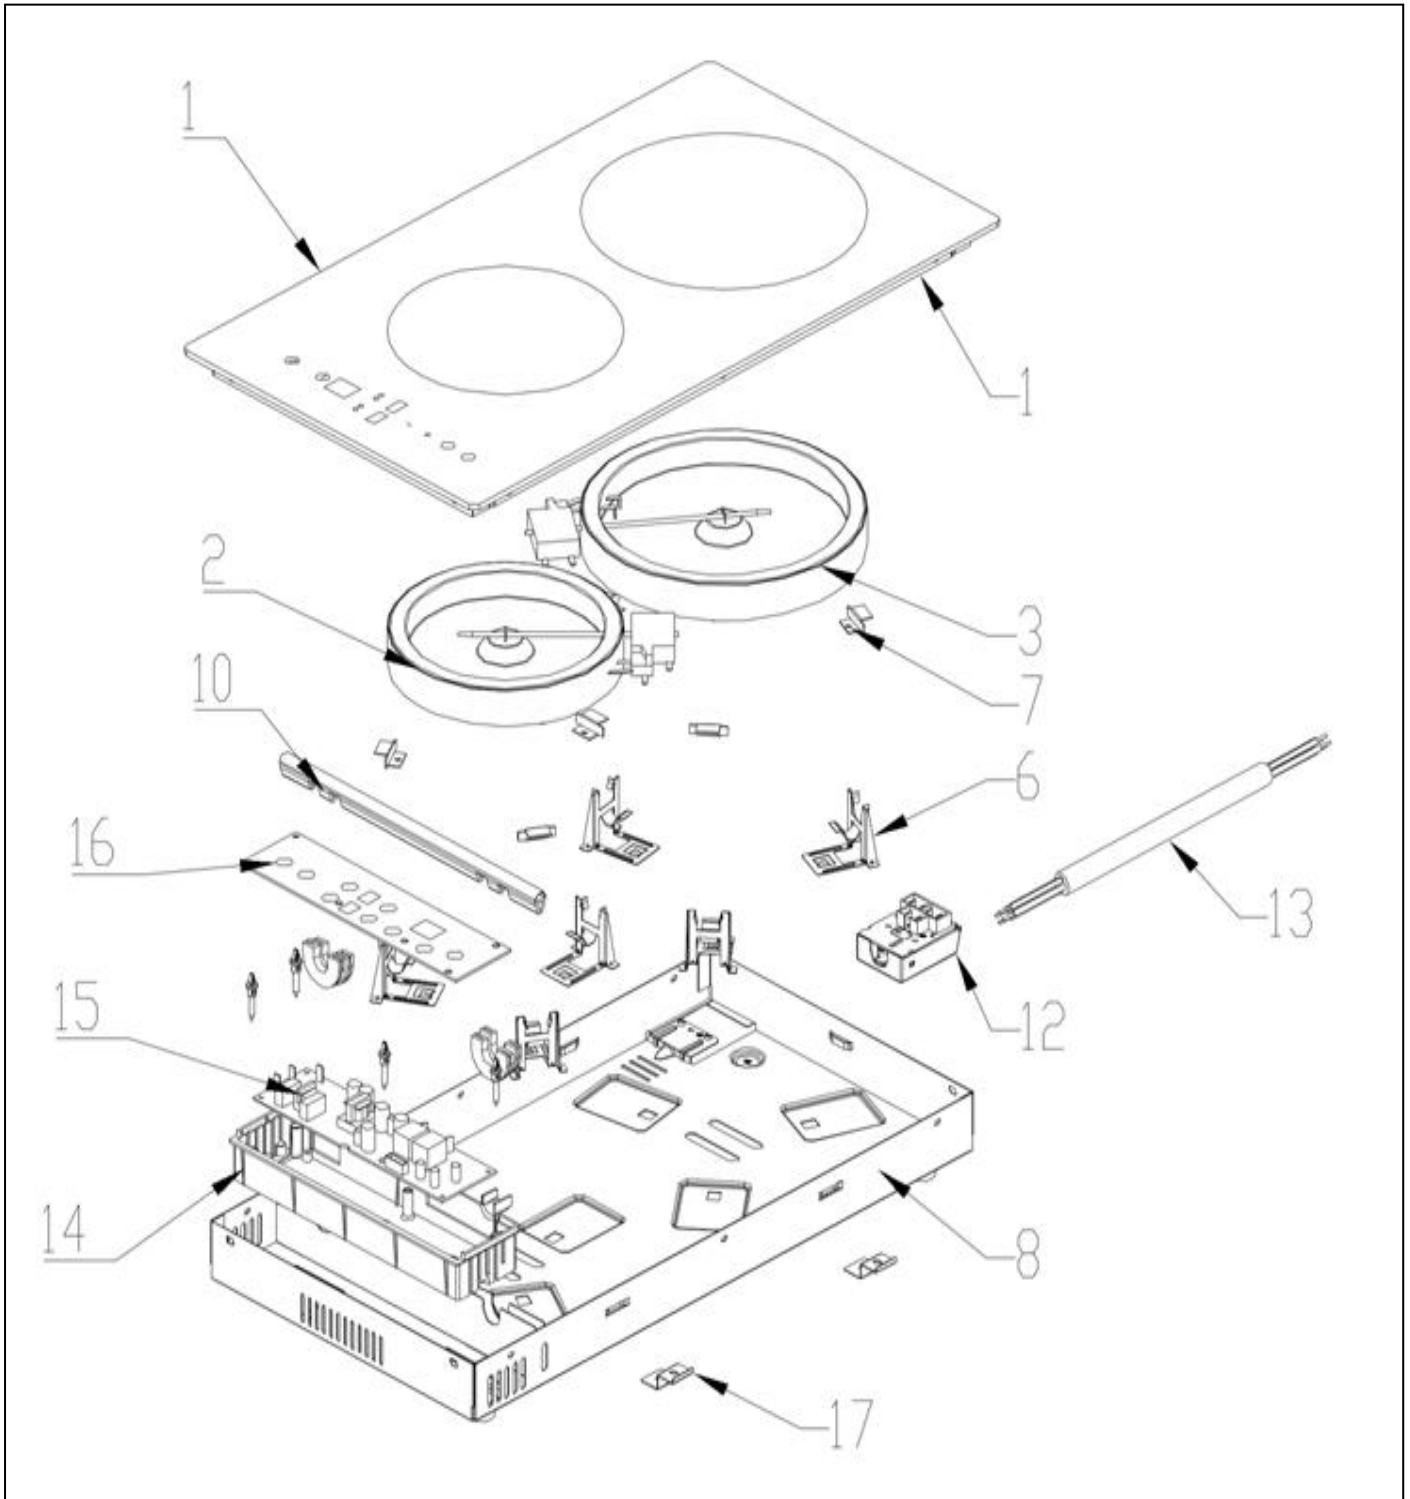

C894C

Caple Modular 2 Zone Ceramic

Technical Manual

C894C

Cable Modular 2 Zone Ceramic

C894C

Cable Modular 2 Zone Ceramic

Item	Part Number	Description	Quantity
1	12966000000034	Glass Plate Bracket Assembly	1
1	12566100001646	Cook top Panel	1
2	17466100000754	Radiation Heating Tray	1
3	17466100000750	Radiation Heating Tray	1
6	12266000000015	Telescopic Bracket	6
7	12966000000018	Snap Spring	6
8	12266100000237	Bottom Plate Assembly	1
10	12666100000003	Silicone Sealing Strip	1
12	17466000000055	Terminal Block	1
13	17466000000208	Power Cord	1
14	12166100000026	Fixing Box	1
15	17166100000978	Power Panel	1
16	17166100001016	Display panel	1
17	12966000000010	Hanging Plate Fitting	1