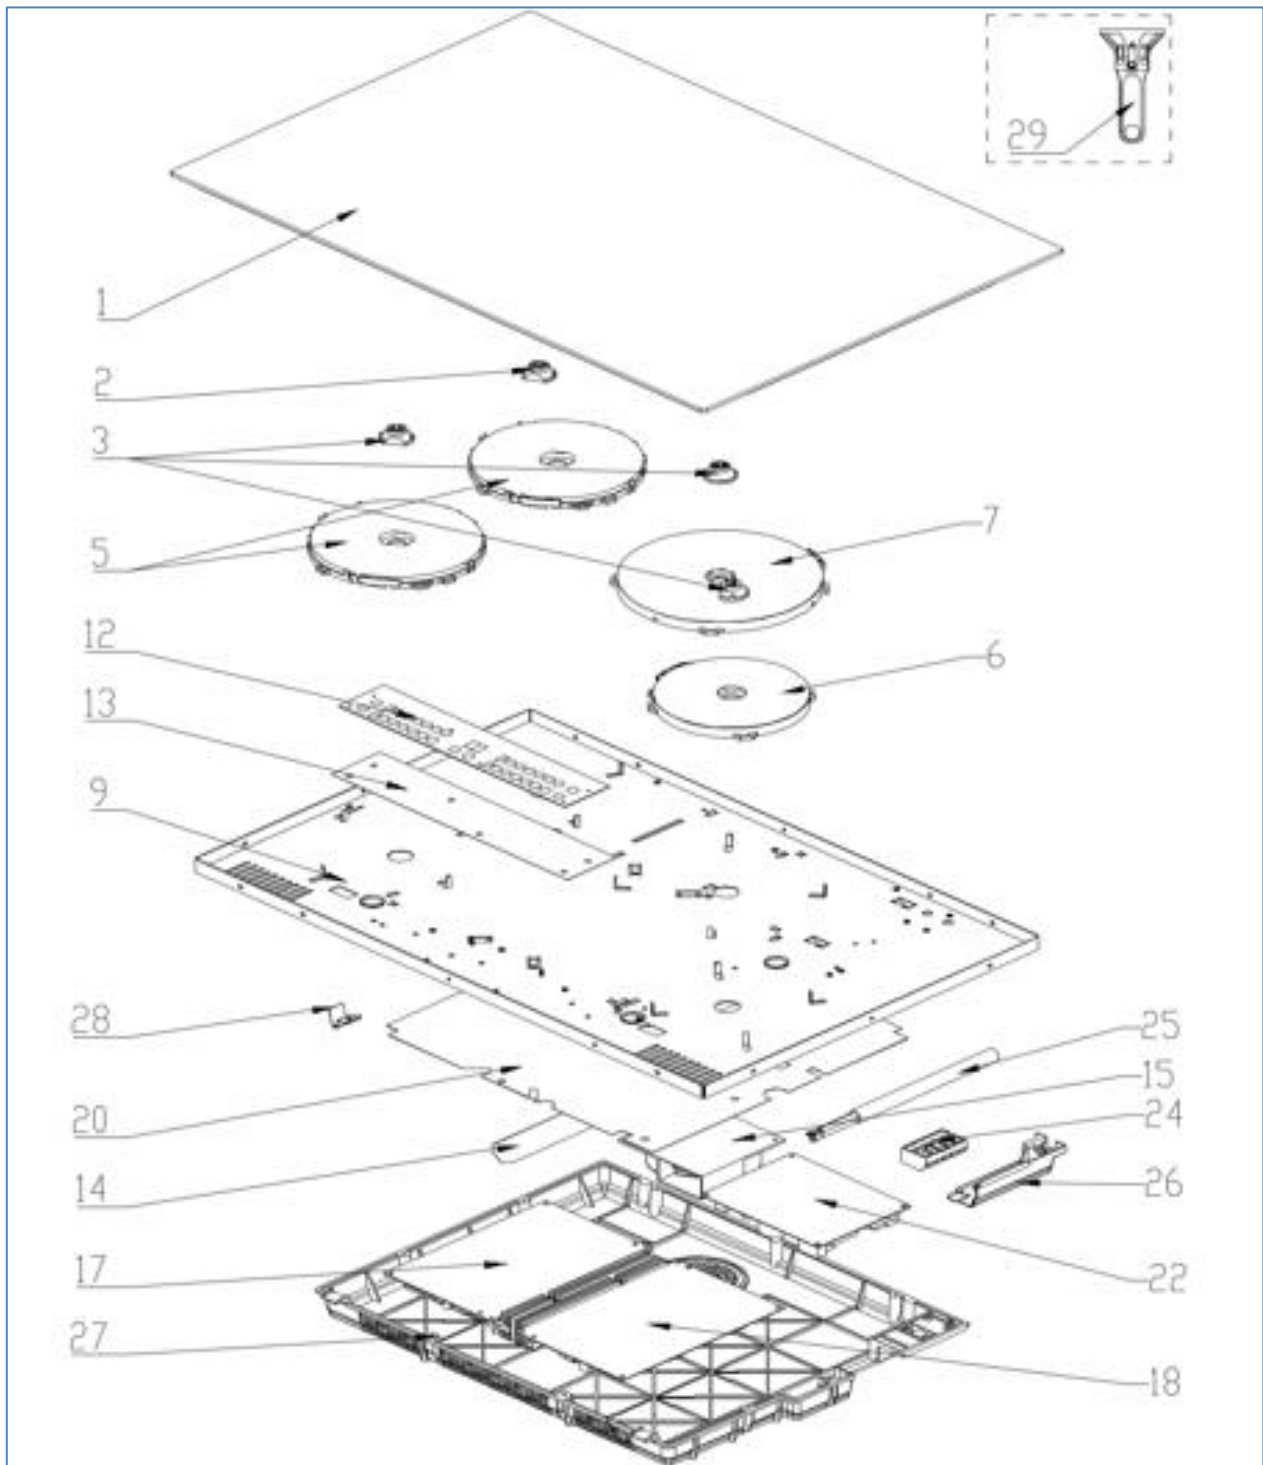

C8641I

Caple 77cm Induction Hob

Technical Manual

C8641I

Caple 77cm Induction Hob

C8641I

Caple 77cm Induction Hob

Item	Part Number	Description	Quantity
1	12966000A12671	Glass Assembly	1
3	17466000001034	Temperature Sensing Assembly	4
5	17466000000118	Coil Plate	2
6	17466000000068	Coil Plate	1
7	17466000000091	Coil Plate	1
9	12266000001111	Support Aluminium Plate	1
12	17166000008132	Display panel	1
13	12766000000293	Display Board Mica Sheet	1
14	12766000000171	Heat Insulation Mica Sheet	1
15	17466000000046	Fan Assembly	1
20	12766000000291	Main Board Mica Sheet	1
22	17166000007666	Power Panel	1
25	17466000002673	European standard power cord	1
26	12166000000036	Power Cord Box Lid	1
27	12166000000046	Lampstand	1
28	12966000000014	Hanging Plate Fitting	1