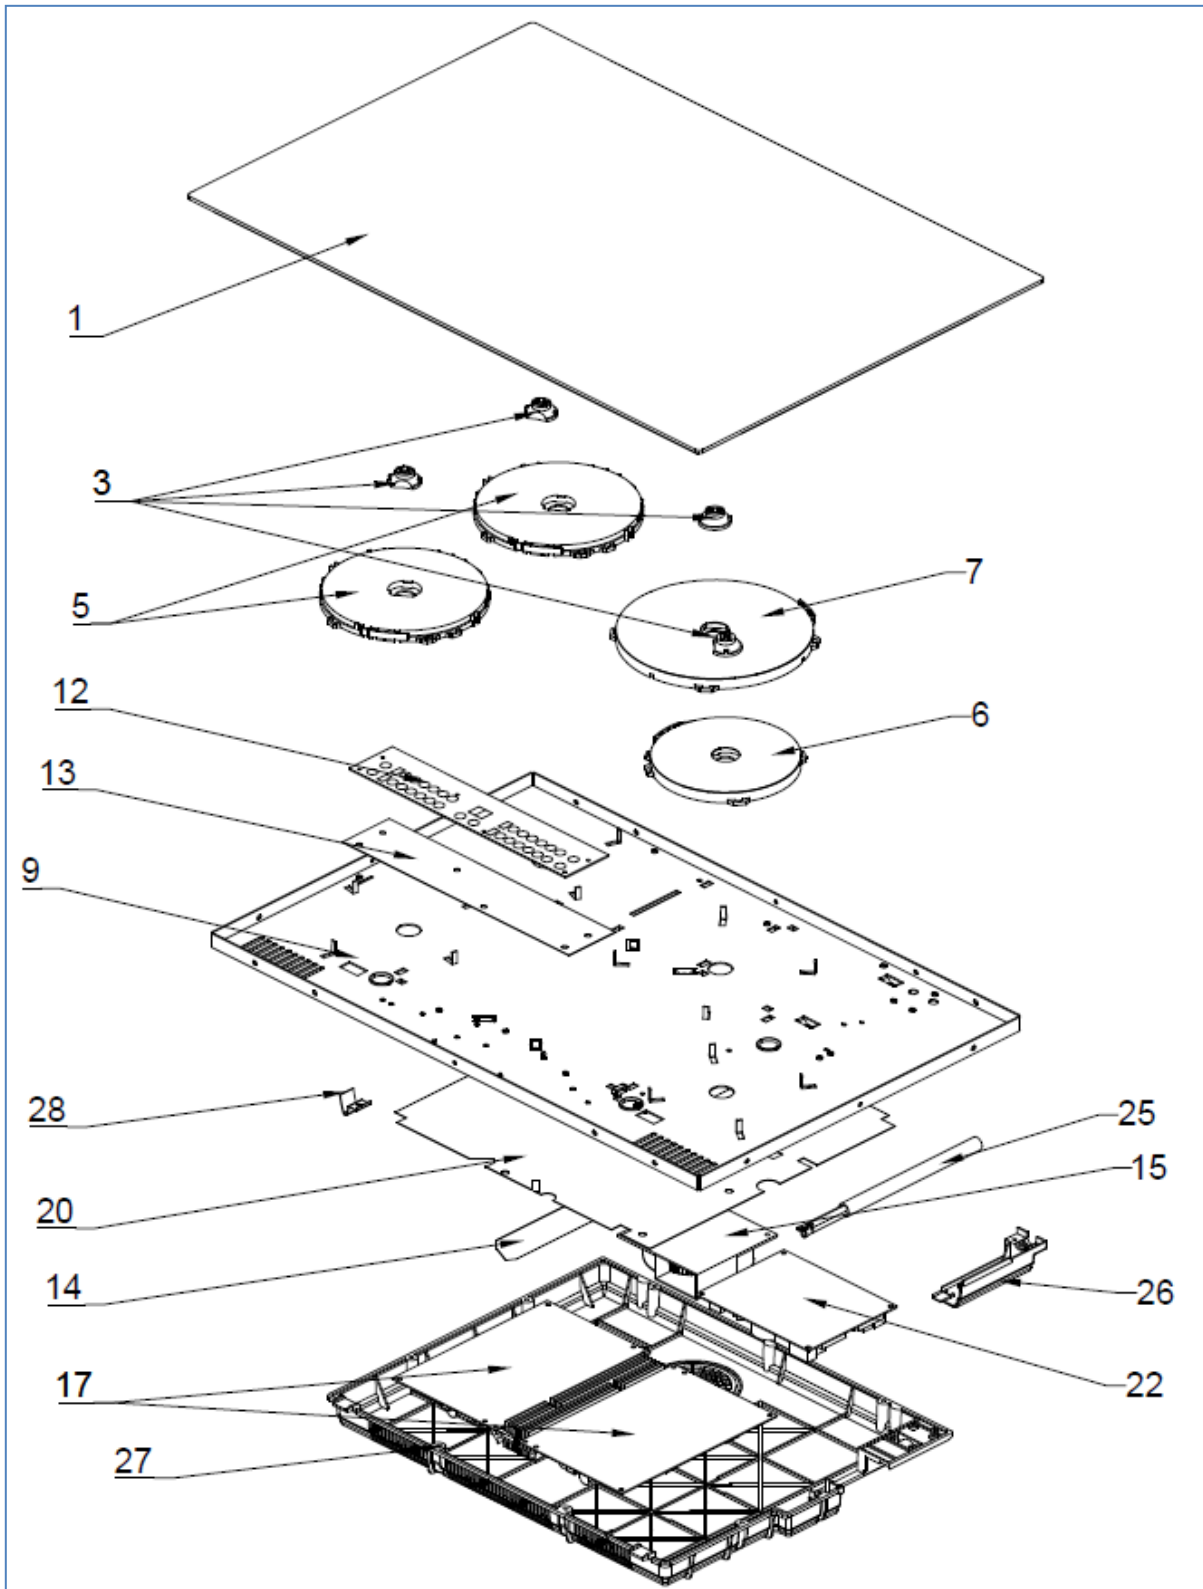

C8641I

Caple 77cm Induction Hob

Technical Manual

C8641I

Caple 77cm Induction Hob

C8641I

Caple 77cm Induction Hob

Item	Part Number	Description	Quantity
1	12966000A12204	Glass Plate Bracket Assembly	1
2	17466000001033	Temperature Sensing Assembly	1
3	17466000001034	Temperature Sensing Assembly	3
5	17466000000118	Coil Plate	2
6	17466000000068	Coil Plate	1
7	17466000000091	Coil Plate	1
9	12266000001111	Support Aluminium Plate	1
12	17166000008124	Display panel	1
13	12766000000025	Display Board Mica Sheet	1
14	12766000000171	Heat Insulation Mica Sheet	1
15	17400801009104	Ventilation motor subassembly	1
17	17166000016551	Main control panel	2
20	12766000000291	Main Board Mica Sheet	1
22	17166000011495	Power Board	1
25	17466000002673	European standard power cord	1
26	12166000000036	Power Cord Cover	1
27	12166000000046	Lamp stand	1
28	12966000000014	Hanging Plate Fitting	1