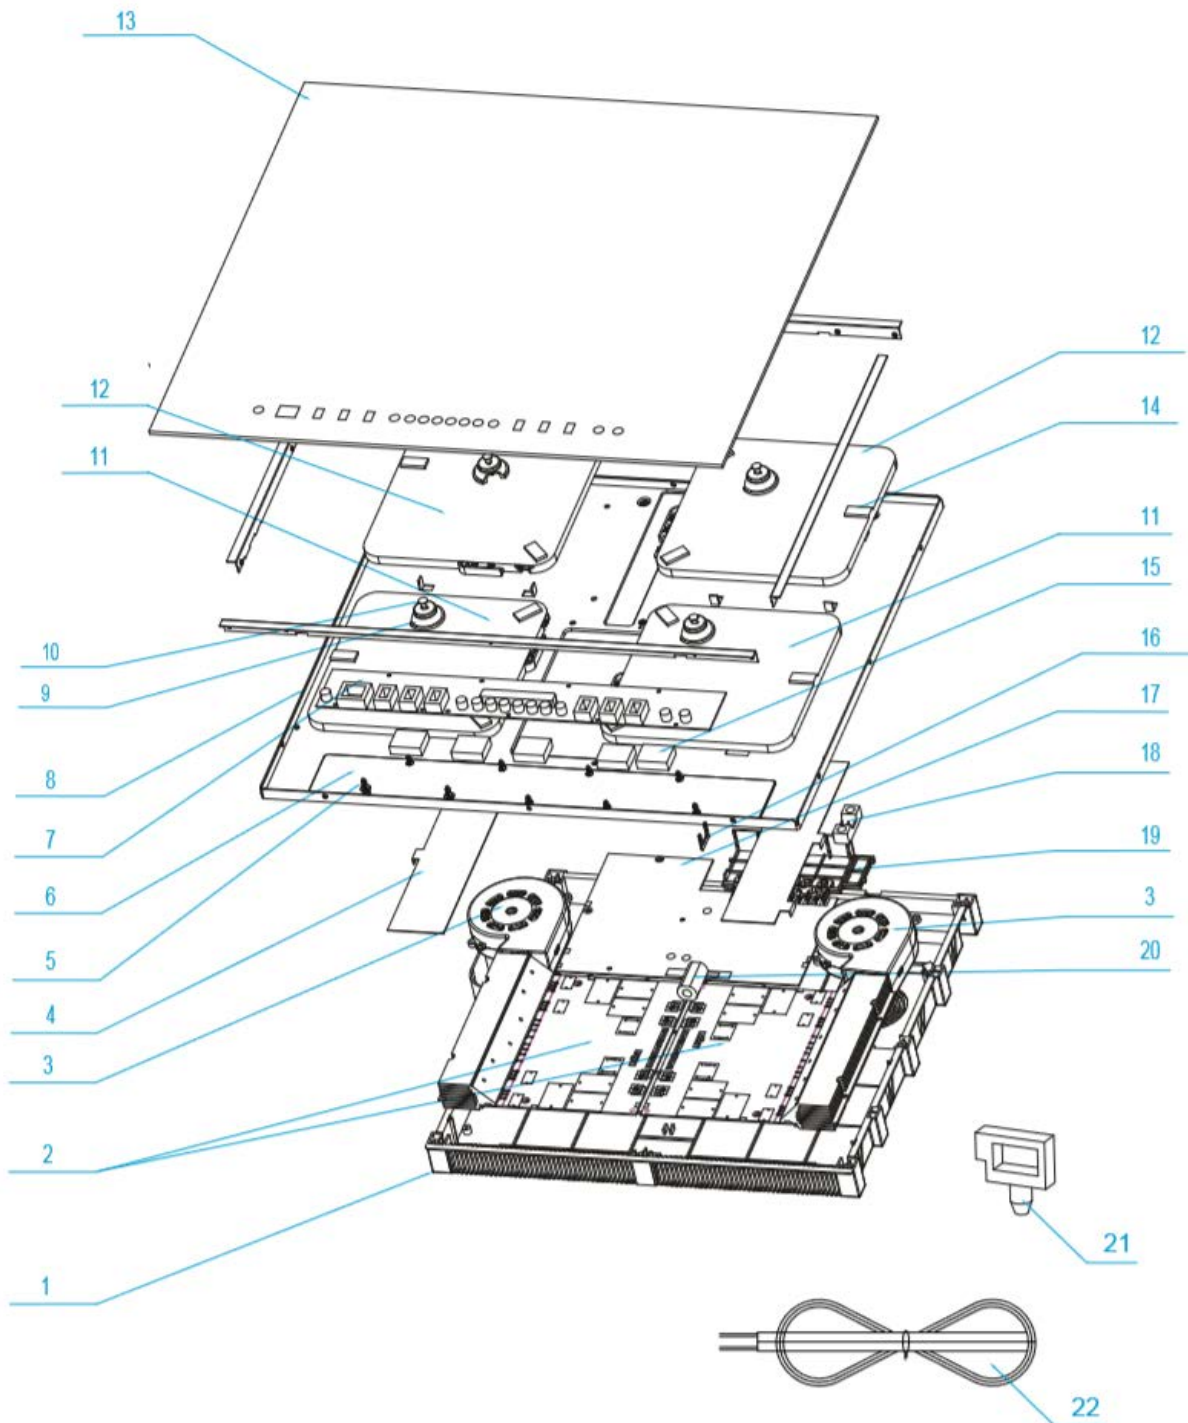

C857I

Caple Induction Hob

Technical Manual

C857I

Caple Induction Hob

C857I

Caple Induction Hob

Item	Part Number	Description	Quantity
1	12166000000049	Base cover	1
2	17166000000243	Main control board	2
3	17466000000040	Fan	2
4	12166000000021	Windshield insulating flake	2
5	12166000000029	Knighthead	8
6	12766000000002	Isinglass flake A	1
7	17166000000120	Display board	1
8	12266000000053	Radiator board	1
9	12666000000011	The silicone support	4
10	17466000000181	Thermistor component	4
11	17466000000080	Coil groupware (196)	2
12	17466000000105	Coil groupware (196)	2
13	12966000000037	Glass assembly	1
14	12666000000007	Silicone gasket	12
15	12466000000003	Supporting Foam	5
16	12966000000012	Brace	2
17	17166000000580	Power board	1
18	12166000000039	Fixed board	1
19	12166000000037	Power cord case cover	1
20	12966000000029	Magnet ring	1
21	12166000000027	Line clamp	7
22	17466000000223	Power cord	1