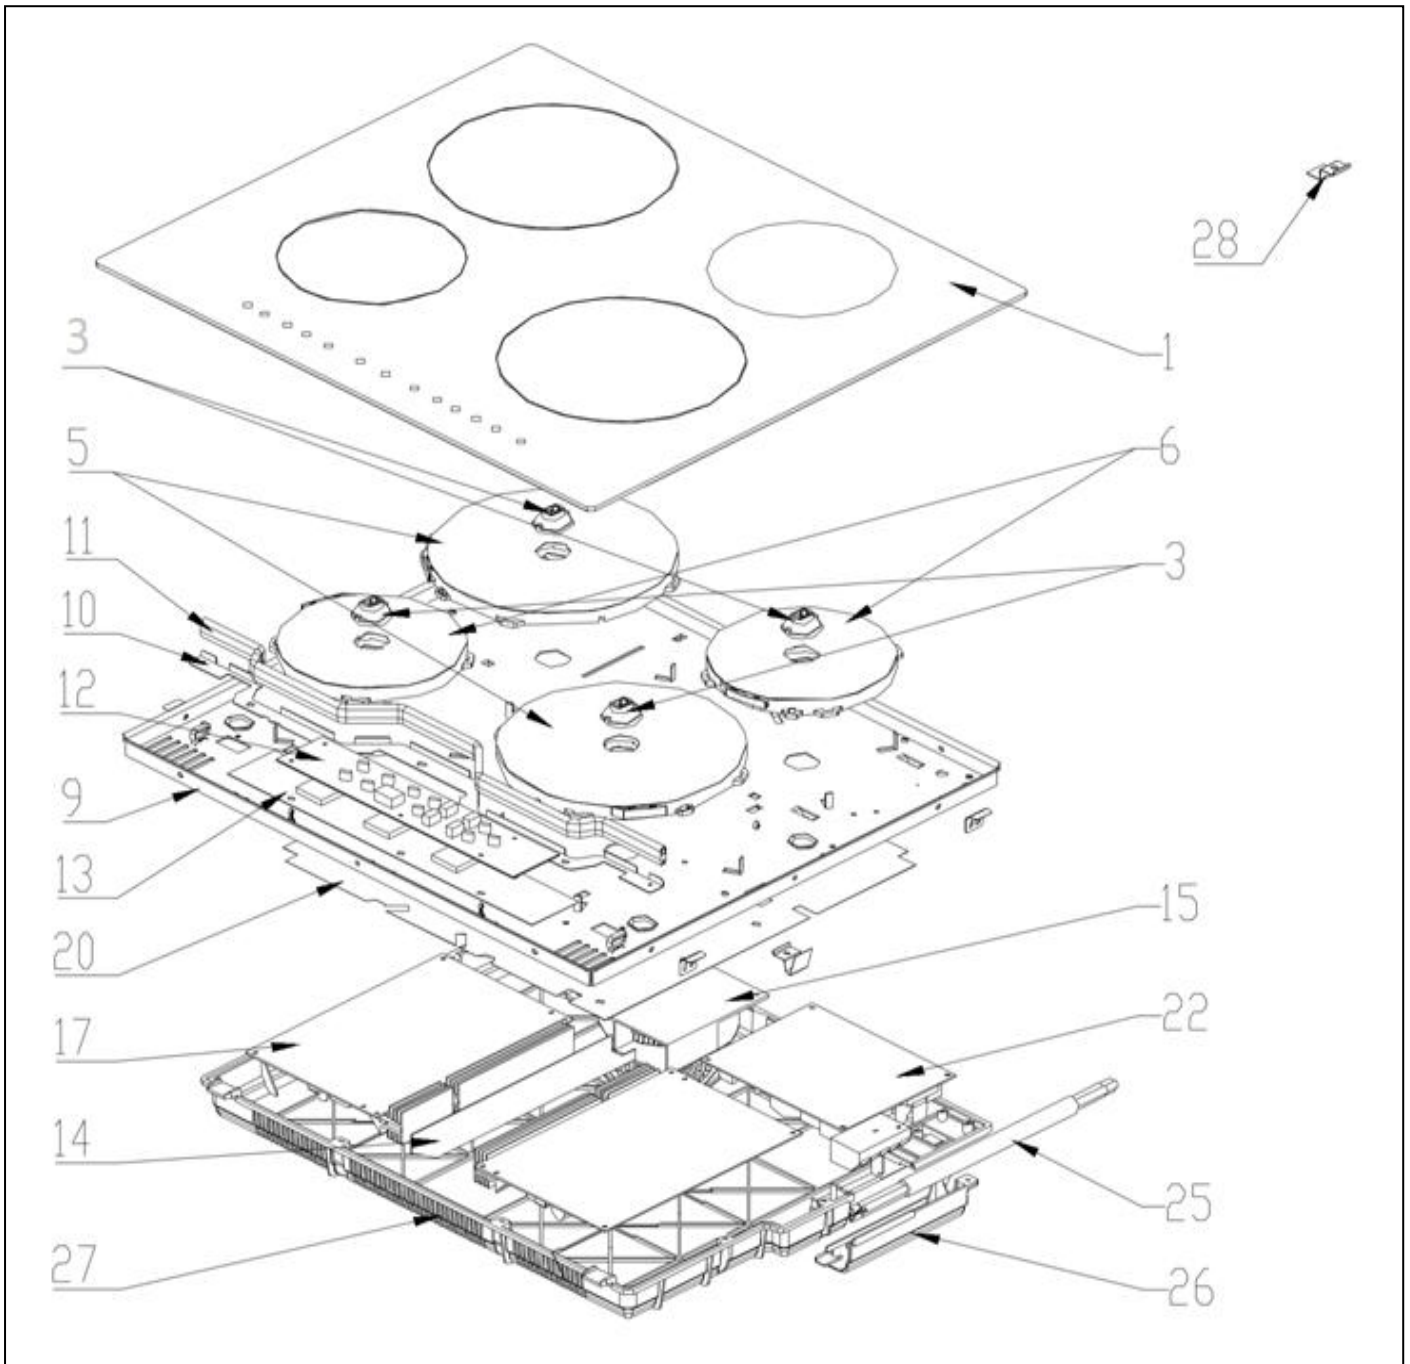

C847I

Caple Induction Hob - 4 Zone

Technical Manual

C8471

Caple Induction Hob - 4 Zone

C847I

Caple Induction Hob - 4 Zone

Item	Part Number	Description	Quantity
1	12966000000181	Glass Assembly	1
3	17466000000191	Temperature Sensing Assembly	4
5	17466000000111	Coil Plate	2
6	17466000000121	Coil Plate	2
9	12266000000063	Support Aluminium Plate	1
10	12266000000012	Heat Insulation Bracket	1
11	12666100000009	Silicone Sealing Strip	1
12	17166000000089	Display panel	1
13	12766000000025	Display Board Mica Sheet	1
14	12766000000171	Heat Insulation Mica Sheet	1
15	17466000000046	Fan Assembly	1
17	17166000011498	Main control panel	2
20	12766000000011	Main Board Mica Sheet	1
22	17166000011495	Power Supply Board	1
25	17466000002673	Power Cord	1
26	12166000000036	Power Cord Box Lid	1
27	12166000000046	Bottom Base	1
28	12966000000014	Hanging Plate Fitting	1