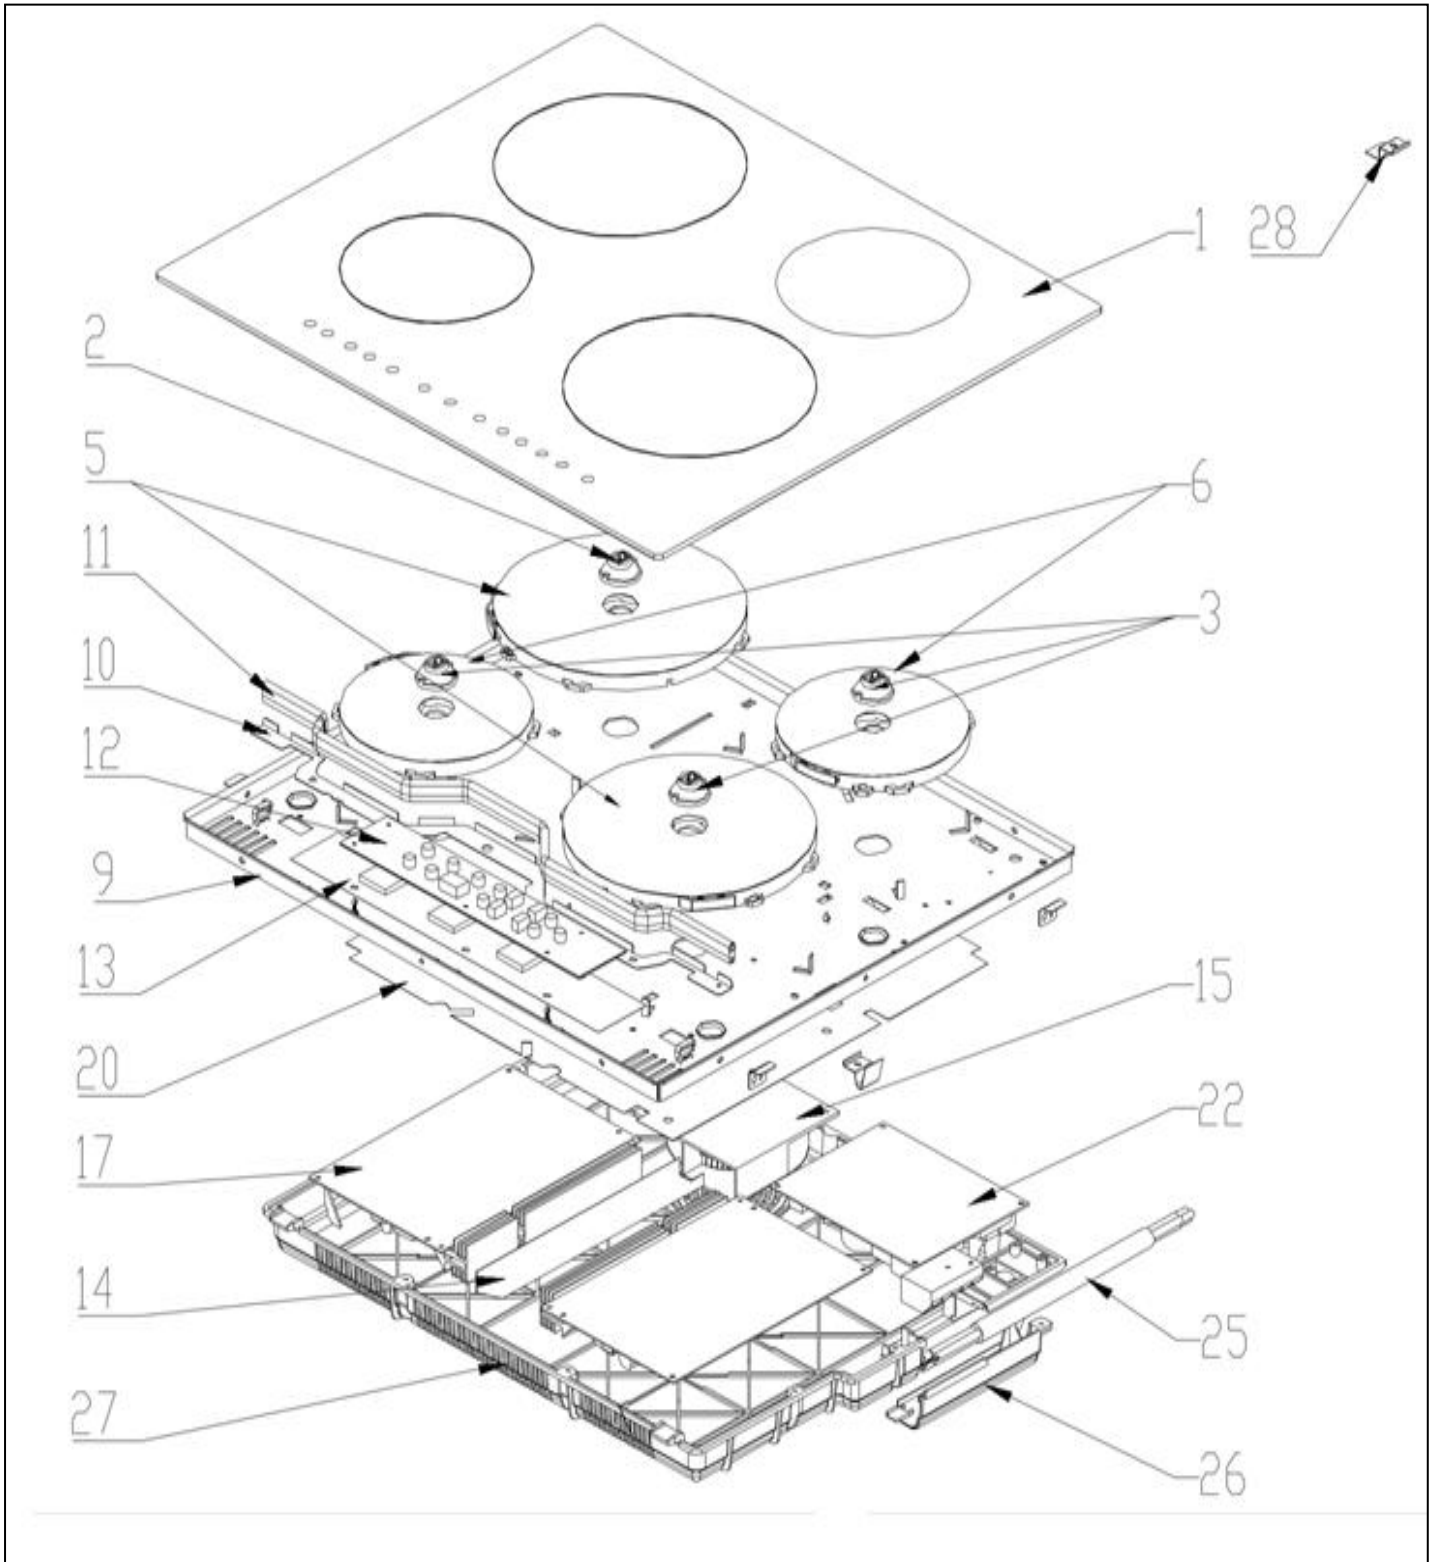

C844I

Caple Induction Hob - 4 Zone

Technical Manual

C844I

Cable Induction Hob - 4 Zone

C844I

Caple Induction Hob - 4 Zone

Item	Part Number	Description	Quantity
1	12966000000176	Glass Assembly	1
3	17466000000191	Temperature Sensing Assembly	4
5	17466000000118	Coil Plate	2
6	17466000000068	Coil Plate	2
9	12266000000066	Support Aluminium Plate	1
12	17166000000040	Display panel	1
13	12766000000003	Display Board Mica Sheet	1
14	12766000000171	Heat Insulation Mica Sheet	1
15	17466000000043	Fan Assembly	1
17	17166000011497	Main control panel	2
20	12766000000010	Main Board Mica Sheet	1
22	17166000011495	Power Supply Board	1
25	17466000002673	Power Cord	1
26	12166000000036	Power Cord Box Lid	1
27	12166000000046	Bottom Base	1
28	12966000000014	Hanging Plate Fitting	1