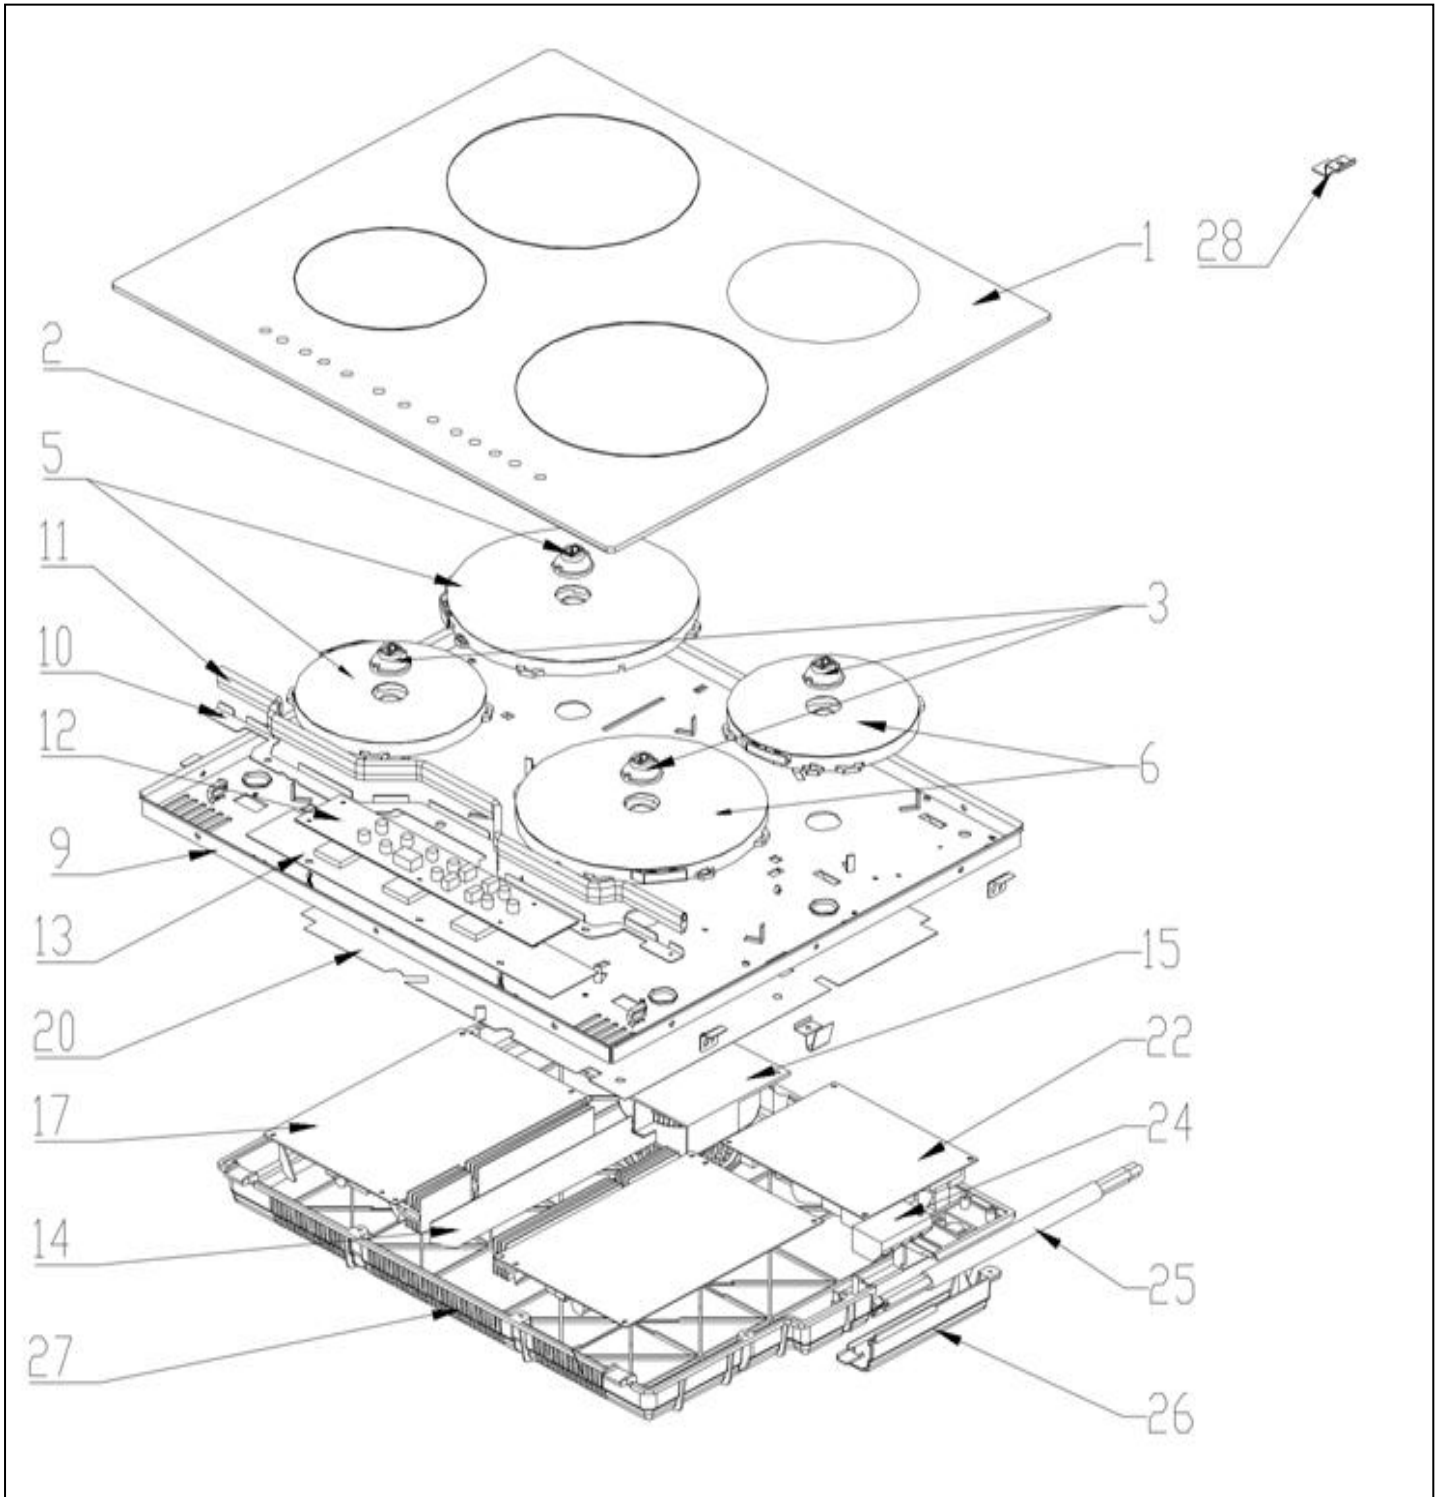

C841I

Caple Induction Hob - 4 Zone

Technical Manual

C841I

Cable Induction Hob - 4 Zone

C841I

Caple Induction Hob - 4 Zone

Item	Part Number	Description	Quantity
1	12566000007564	Glass hob top	1
1	12966000000039	Glass Plate Bracket Assembly	1
2	17466000001033	Temperature Sensing Assembly	1
3	17466000000191	Temperature Sensing Assembly	3
5	17466000000118	Coil Plate	2
6	17466000000094	Coil Plate	2
9	12266000000034	Support Aluminium Plate	1
12	17166000000061	Display panel	1
13	12766000000003	Display Board Mica Sheet	1
14	12766000000171	Heat Insulation Mica Sheet	1
15	17466000000043	Fan Assembly	1
17	17166000011497	Main control panel	2
20	12766000000023	Main Board Mica Sheet	1
22	17166000011495	Power Supply Board	1
24	17466000000050	Terminal Block	1
25	17466000000226	Power Cord	1
26	12166000000036	Power Cord Box Lid	1
27	12166000000046	Bottom Base	1
28	12966000000014	Hanging Plate Fitting	1