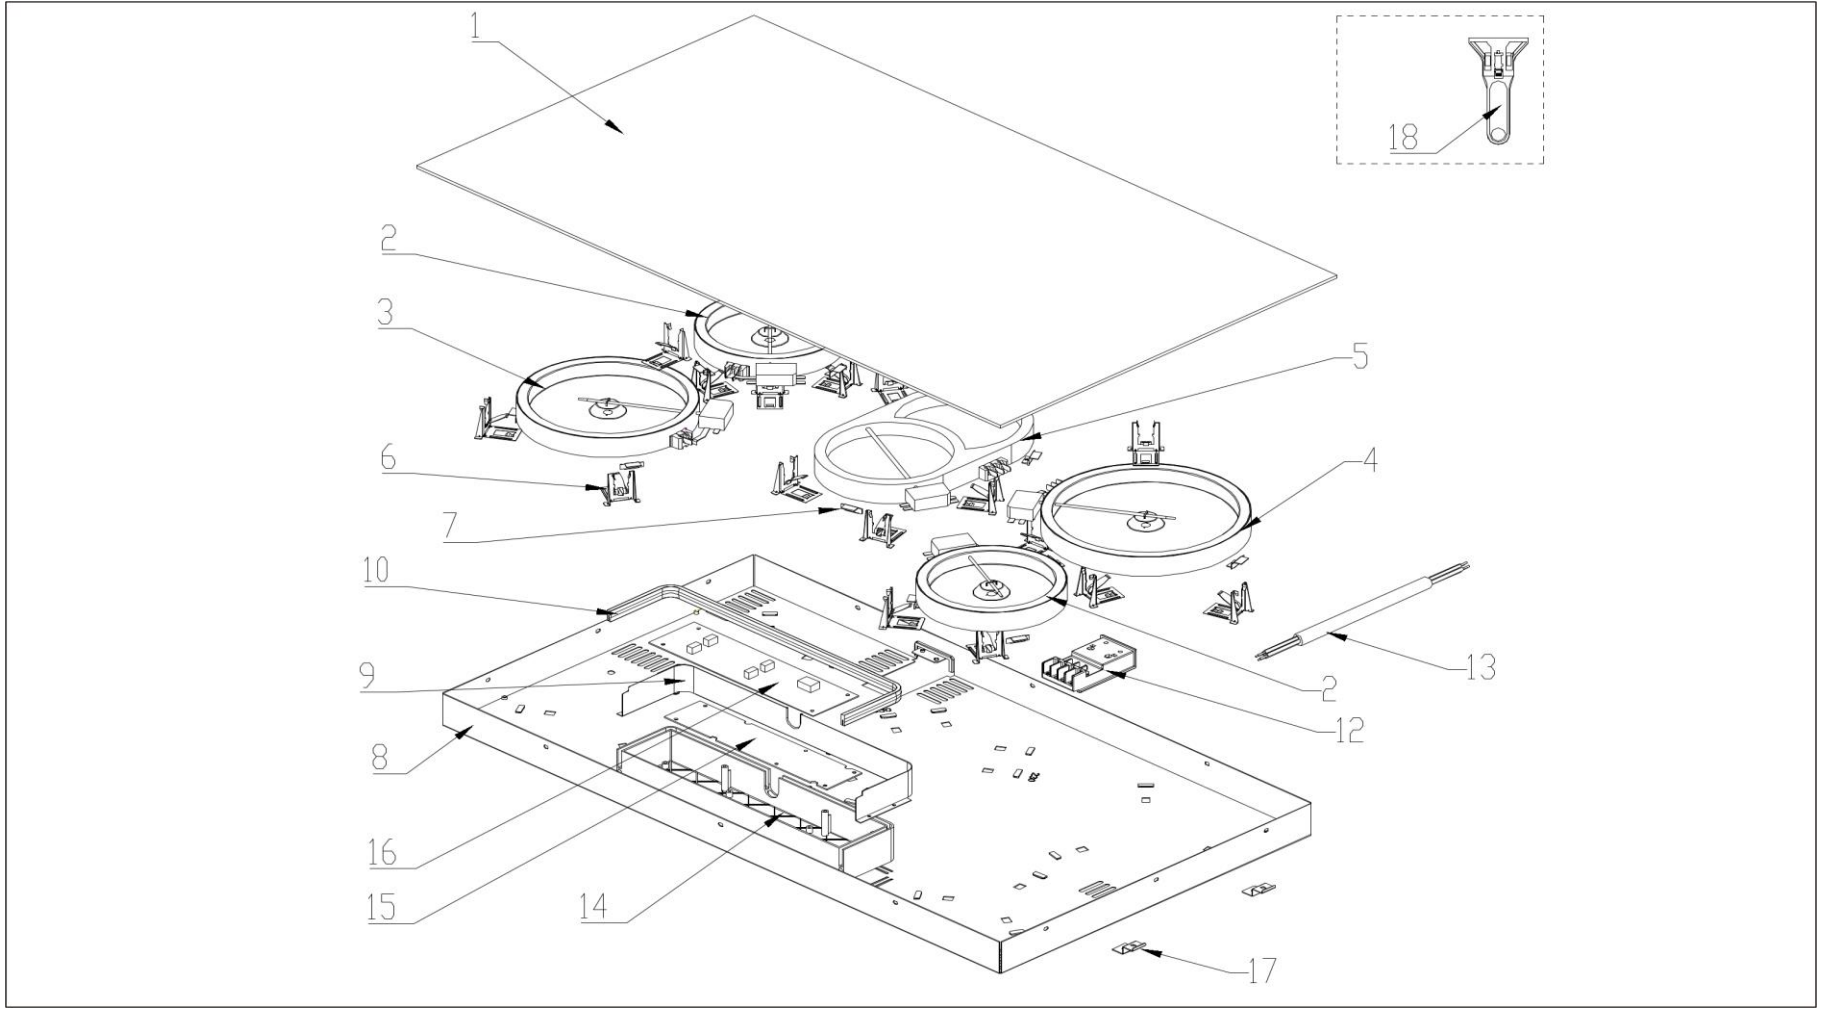

C8301C

Caple 90cm ceramic hob 5 zone touch control

Technical Manual

C8301C

Caple 90cm ceramic hob 5 zone touch control

C8301C

Caple 90cm ceramic hob 5 zone touch control

Item	Part Number	Description	Quantity
1	12966100000080	Glass Assembly	1
2	17466100000761	Radiation Heating Tray	2
3	17466100000753	Radiation Heating Tray	1
4	17466100000752	Radiation Heating Tray	1
5	17466100000693	Radiation Heating Tray	1
6	12266000000015	Telescopic Bracket	16
7	12966000000018	Snap Spring	16
8	12266100000034	Bottom Plate	1
9	12966100000024	Baffle	1
10	12666100000015	Silicone Sealing Strip	1
12	17466000000056	Terminal Block	1
13	17466000003473	European standard power cord	1
14	12166100000027	Electrical Box	1
15	17166100001195	Power Panel	1
16	17166100001228	Display panel	1
17	12966100000026	Hanging Plate Fitting	1