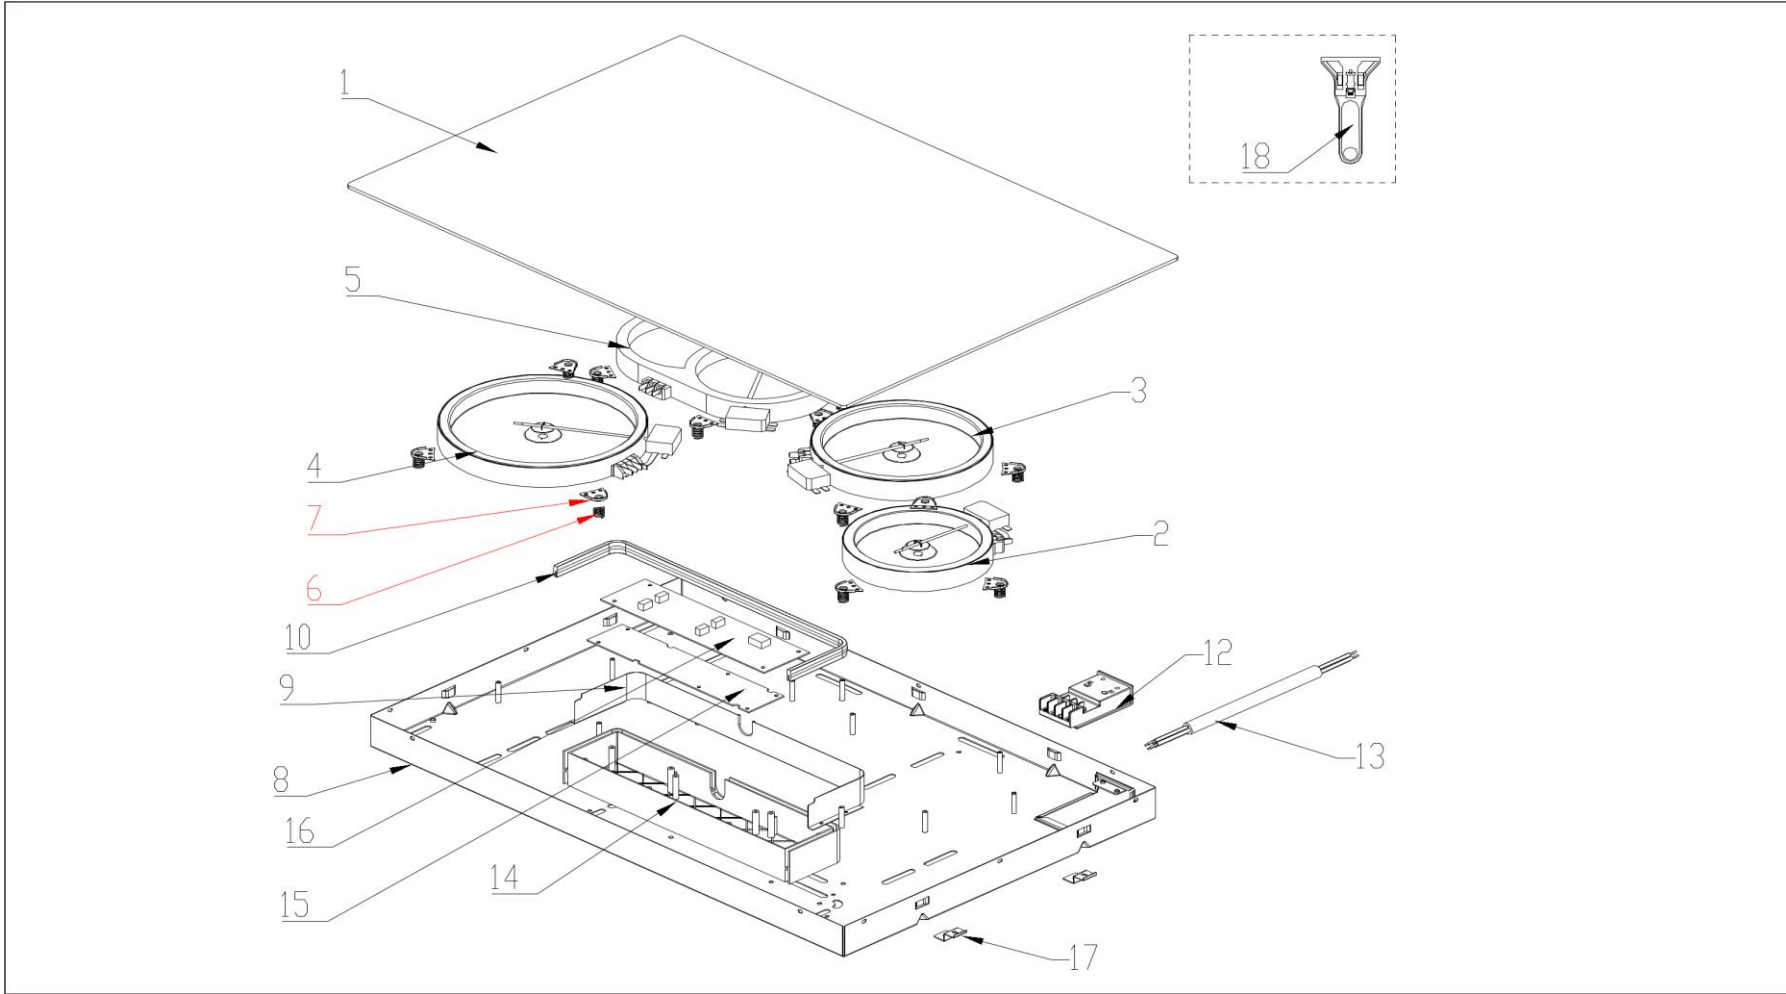

C8241C

Caple 77cm ceramic hob 4 zone, touch control

Technical Manual

C8241C

Caple 77cm ceramic hob 4 zone, touch control

C8241C

Caple 77cm ceramic hob 4 zone, touch control

Item	Part Number	Description	Quantity
1	12966100000079	Glass Assembly	1
2	17466100000754	Radiation Heating Tray	1
3	17466100000750	Radiation Heating Tray	1
4	17466100000759	Radiation Heating Tray	1
5	17466100000756	Radiation Heating Tray	1
6	12966100000034	Spring	13
7	12966100000023	Support Plate	13
8	12266100000032	Bottom Plate	1
9	12966100000024	Baffle	1
10	12666100000015	Silicone Sealing Strip	1
12	17466000000056	Terminal Block	1
13	17466000003473	European standard power cord	1
14	12166100000027	Electrical Box	1
15	17166100001017	Power Panel	1
16	17166100001119	Display panel	1
17	12966000000010	Hanging Plate Fitting	1