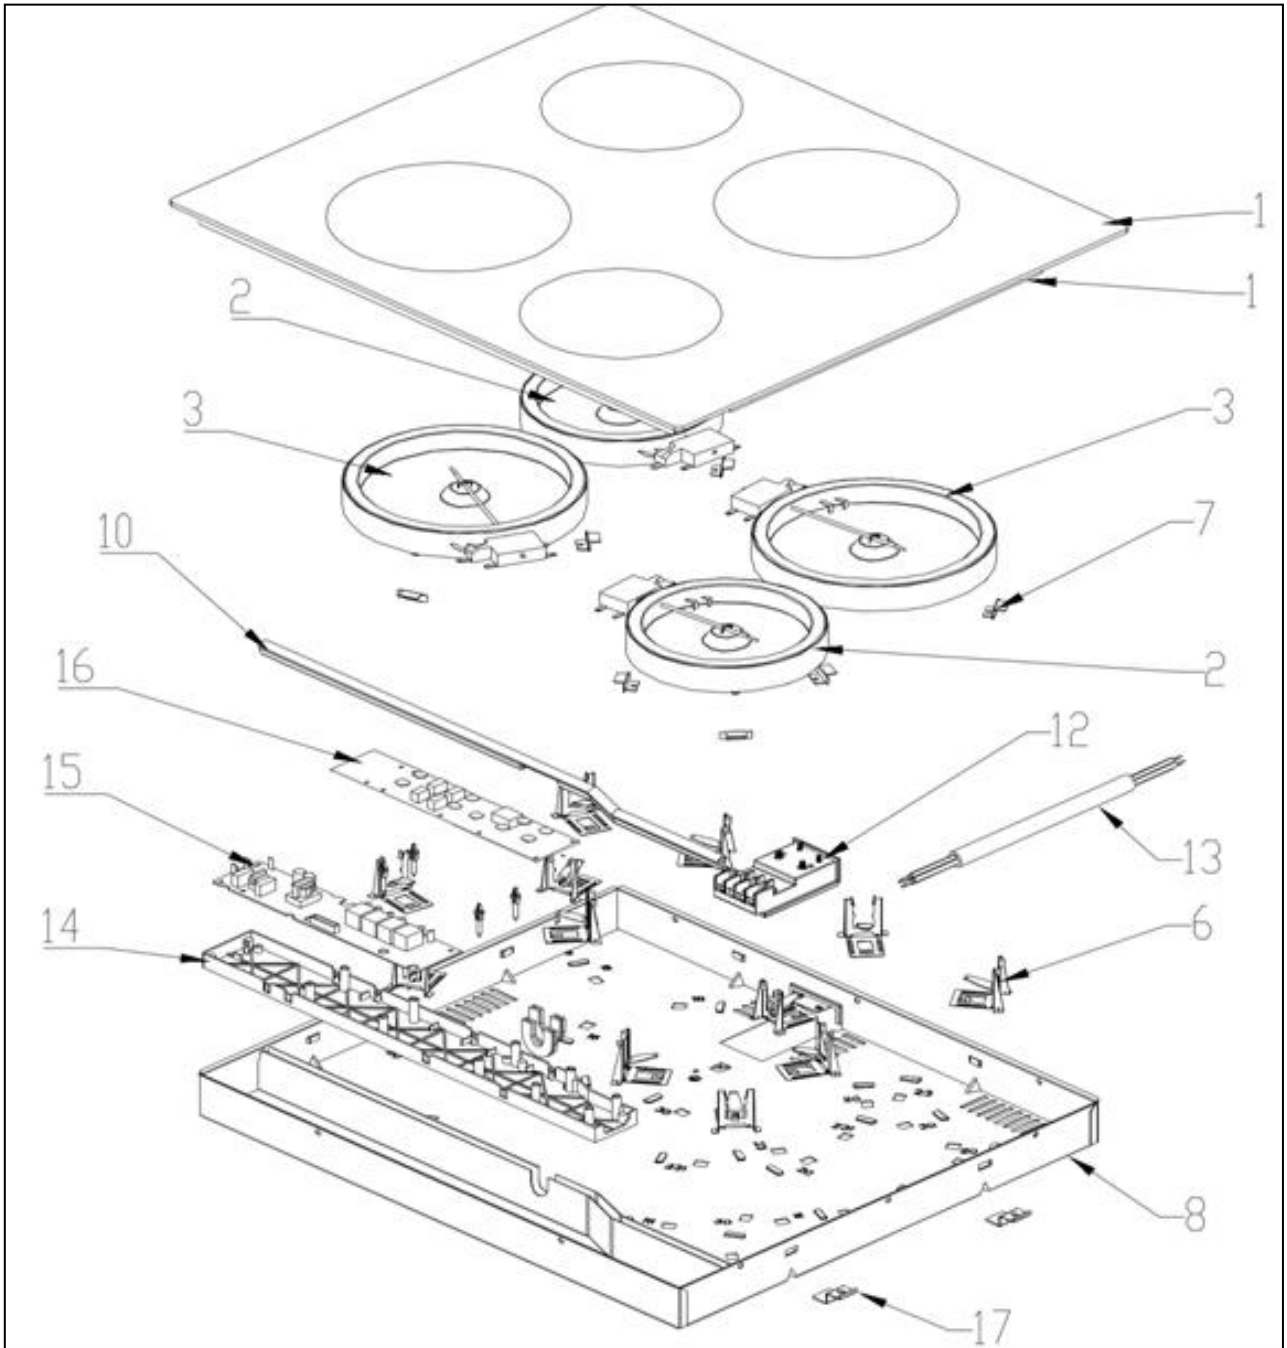

C816C

Caple 60cm Touch Control Ceramic Hob

Technical Manual

C816C

Cadle 60cm Touch Control Ceramic Hob

C816C

Caple 60cm Touch Control Ceramic Hob

| Item | Part Number | Description | Quantity |
|------|----------------|------------------------------|----------|
| 1 | 12566100001184 | Cook top Panel | 1 |
| 1 | 12966100000014 | Glass Plate Bracket Assembly | 1 |
| 2 | 17466100000754 | Radiation Heating Tray | 2 |
| 3 | 17466100000750 | Radiation Heating Tray | 2 |
| 6 | 12266100000597 | Telescopic Bracket | 12 |
| 8 | 12266100000617 | Bottom Plate Assembly | 1 |
| 10 | 12666100000002 | Silicone Sealing Strip | 1 |
| 12 | 17466000000056 | Terminal Block | 1 |
| 14 | 12166100000020 | Fixing Box | 1 |
| 15 | 17166100000982 | Power Supply Board | 1 |
| 16 | 17166100001658 | Display Panel | 1 |
| 17 | 12966000000010 | Hanging Plate Fitting | 1 |