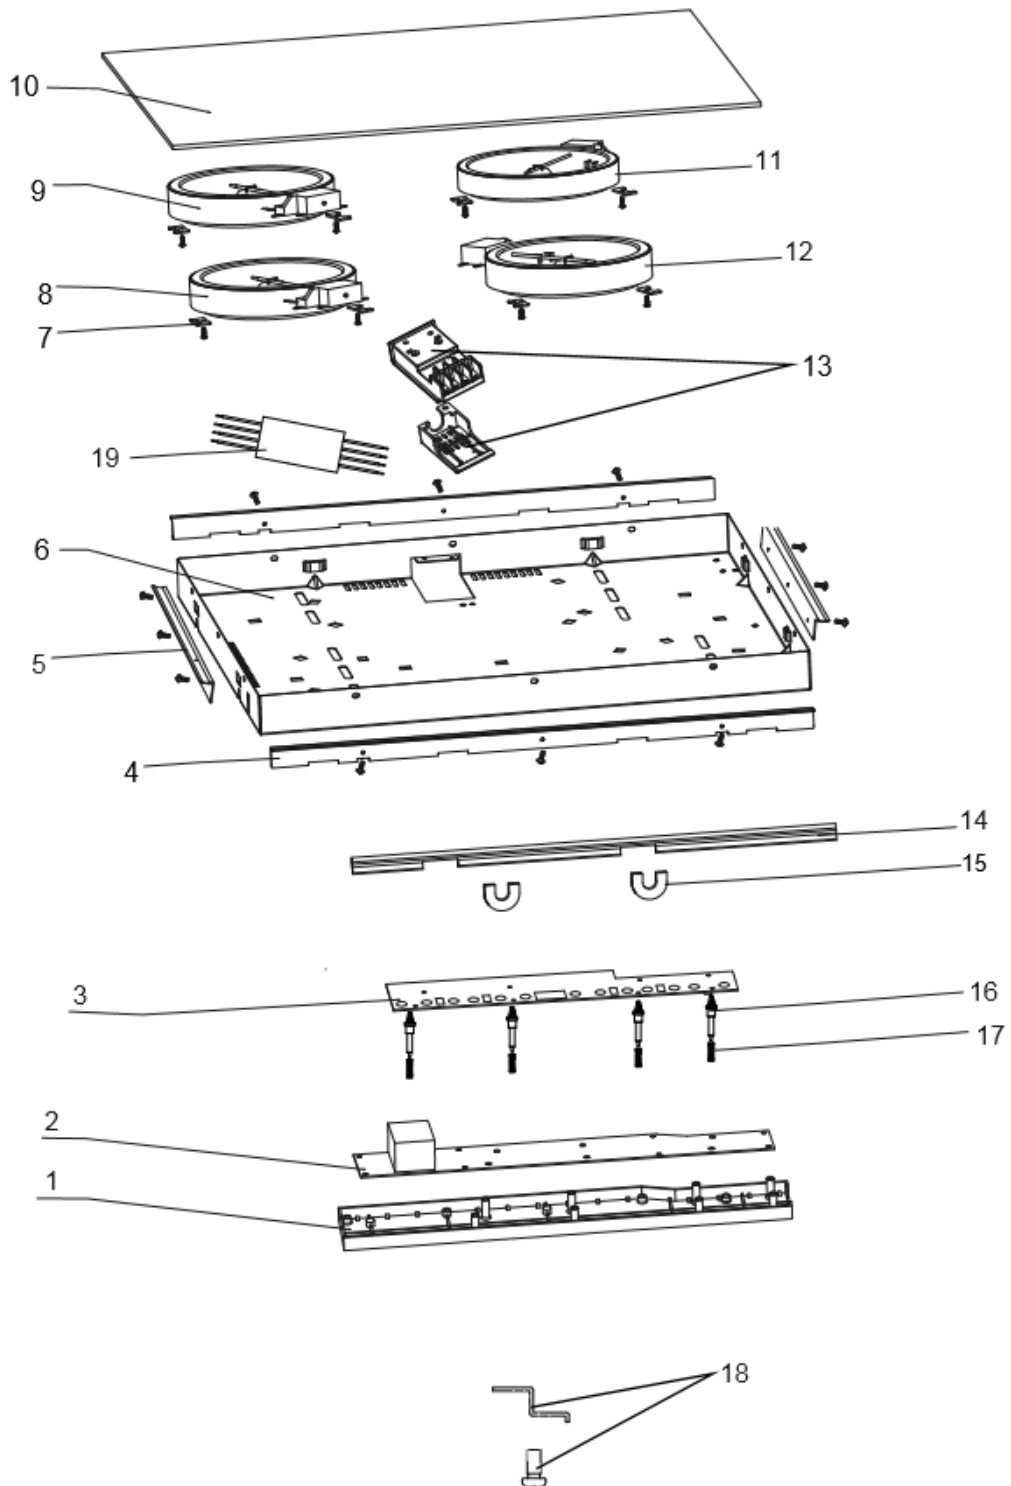

C815C

Caple 60cm Touch Control Ceramic Hob

Technical Manual

C815C

Caple 60cm Touch Control Ceramic Hob

C815C

Caple 60cm Touch Control Ceramic Hob

Item	Part Number	Description	Quantity
1	12166100000020	Fixing Box	1
2	17166100000703	Power Supply Board	1
3	17166100000218	Display Circuit Board	1
4	12266000000013	Front Bracket	2
5	12266000000008	Left or Right Bracket	2
6	12266100000045	Bottom Plate Assembly	1
7	12266100000012	Telescopic Bracket	12
8	17466100000015	Radiation Heating Tray ϕ 200mm *T32 230 1800W	1
9	17466100000033	Radiation Heating Tray ϕ 165mm *T32 230 1200W	1
10	12566000A09379	Stove Panel	1
11	17466100000015	Radiation Heating Tray ϕ 200mm *T32 230 1800W	1
12	17466100000033	Radiation Heating Tray ϕ 165mm *T32 230 1200W	1
13	17466000000056	Terminal Block	1
14	12666100000002	Silicone Sealing Strip	1
15	12666100000013	Silicone Sleeve	2
16	12166100000016	Pillar	7
17	12966000000049	Spring	7
18	12966000000010	Hanging Plate Fitting	1
19	17466000003473	Power Cord	1