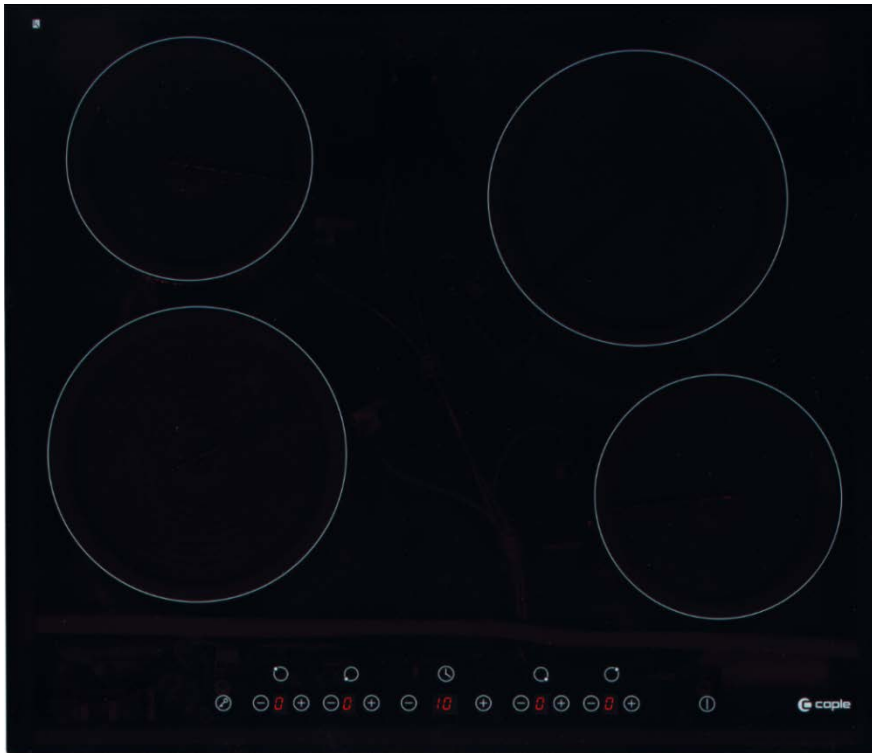

C815C

Caple 60cm Touch Control Ceramic Hob

Technical Manual

C815C

Caple 60cm Touch Control Ceramic Hob

C815C

Caple 60cm Touch Control Ceramic Hob

Item	Part Number	Description	Quantity
1	12166100000020	Fixing Box	1
2	17166100000703	Power Supply Board	1
3	17166100000218	Display Circuit Board	1
4	12266000000013	Front Bracket	2
5	12266000000008	Left or Right Bracket	2
6	12266100000045	Bottom Plate Assembly	1
7	12266100000012	Telescopic Bracket	12
8	17466100000015	Radiation Heating Tray ϕ 200mm *T32 230 1800W	1
9	17466100000033	Radiation Heating Tray ϕ 165mm *T32 230 1200W	1
10	12566000A09379	Stove Panel	1
11	17466100000015	Radiation Heating Tray ϕ 200mm *T32 230 1800W	1
12	17466100000033	Radiation Heating Tray ϕ 165mm *T32 230 1200W	1
13	17466000000056	Terminal Block	1
14	12666100000002	Silicone Sealing Strip	1
15	12666100000013	Silicone Sleeve	2
16	12166100000016	Pillar	7
17	12966000000049	Spring	7
18	12966000000010	Hanging Plate Fitting	1
19	17466000003473	Power Cord	1