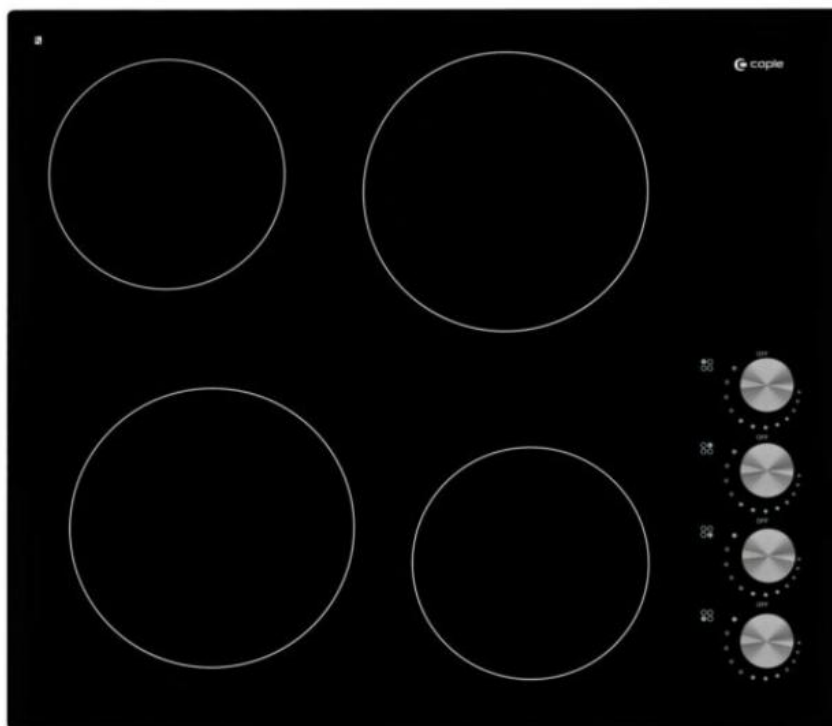

C809C

Caple 60cm 4 Zone Ceramic Hob

Technical Manual

C809C

Caple 60cm 4 Zone Ceramic Hob

C809C

Caple 60cm 4 Zone Ceramic Hob

Item	Part Number	Description	Quantity
1	12966100A01109	Glass Assembly	1
2	17466100000025	Radiation Heating Tray	2
3	17466100000028	Radiation Heating Tray	2
6	12266100000012	Telescopic Bracket	12
8	12266100000337	Bottom Plate Assembly	1
10	12666100000008	Silicone Sealing Strip	1
12	17466000000056	Terminal Block	1
14	12166100000019	Fixing Box	1
17	12966000000010	Hanging Plate Fitting	1
19	12166100000004	Knob	4
20	12966100000415	Knob Bracket Assembly	1