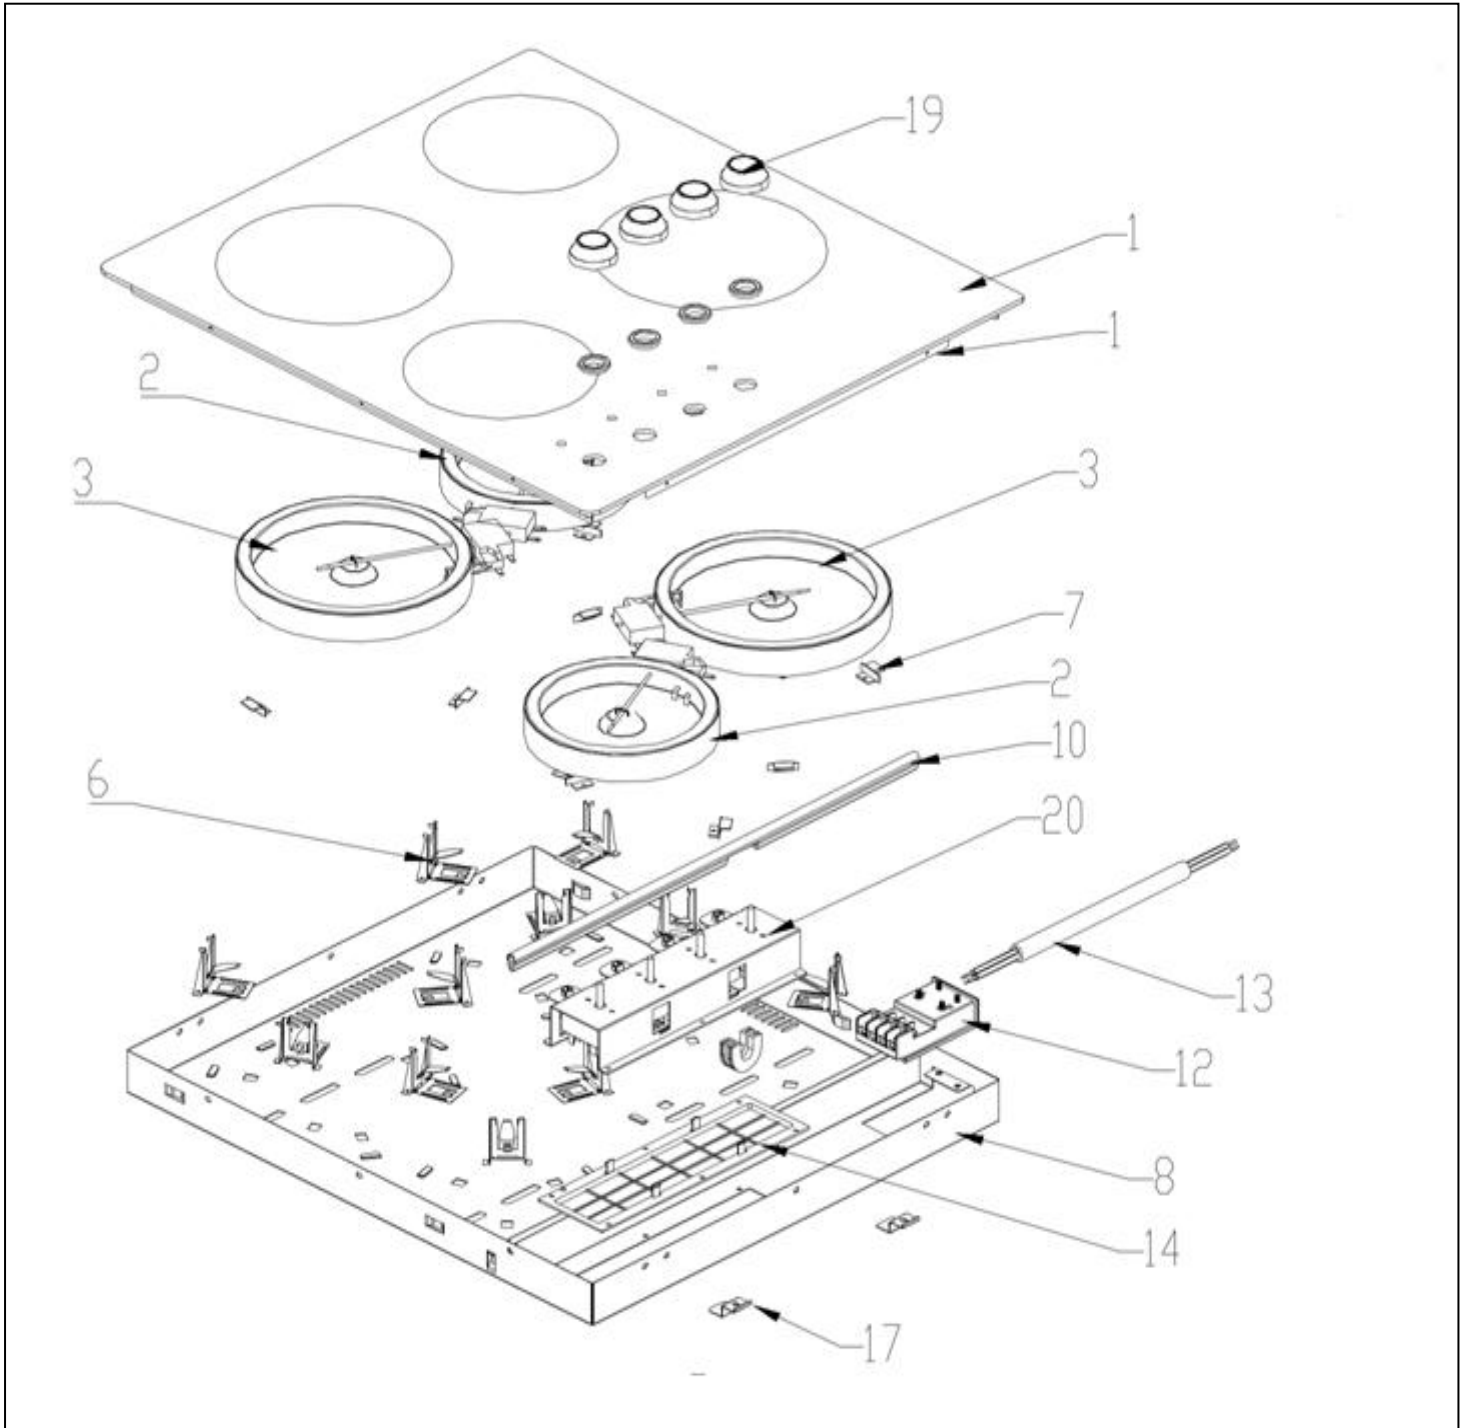

C809C

Caple 60cm 4 Zone Ceramic Hob

Technical Manual

C809C

Caple 60cm 4 Zone Ceramic Hob

C809C

Caple 60cm 4 Zone Ceramic Hob

Item	Part Number	Description	Quantity
1	12966100A01109	Glass Assembly	1
2	17466100000025	Radiation Heating Tray	2
3	17466100000028	Radiation Heating Tray	2
6	12266100000012	Telescopic Bracket	12
8	12266100000337	Bottom Plate Assembly	1
10	12666100000008	Silicone Sealing Strip	1
12	17466000000056	Terminal Block	1
14	12166100000019	Fixing Box	1
17	12966000000010	Hanging Plate Fitting	1
19	12166100000004	Knob	4
20	12966100000415	Knob Bracket Assembly	1