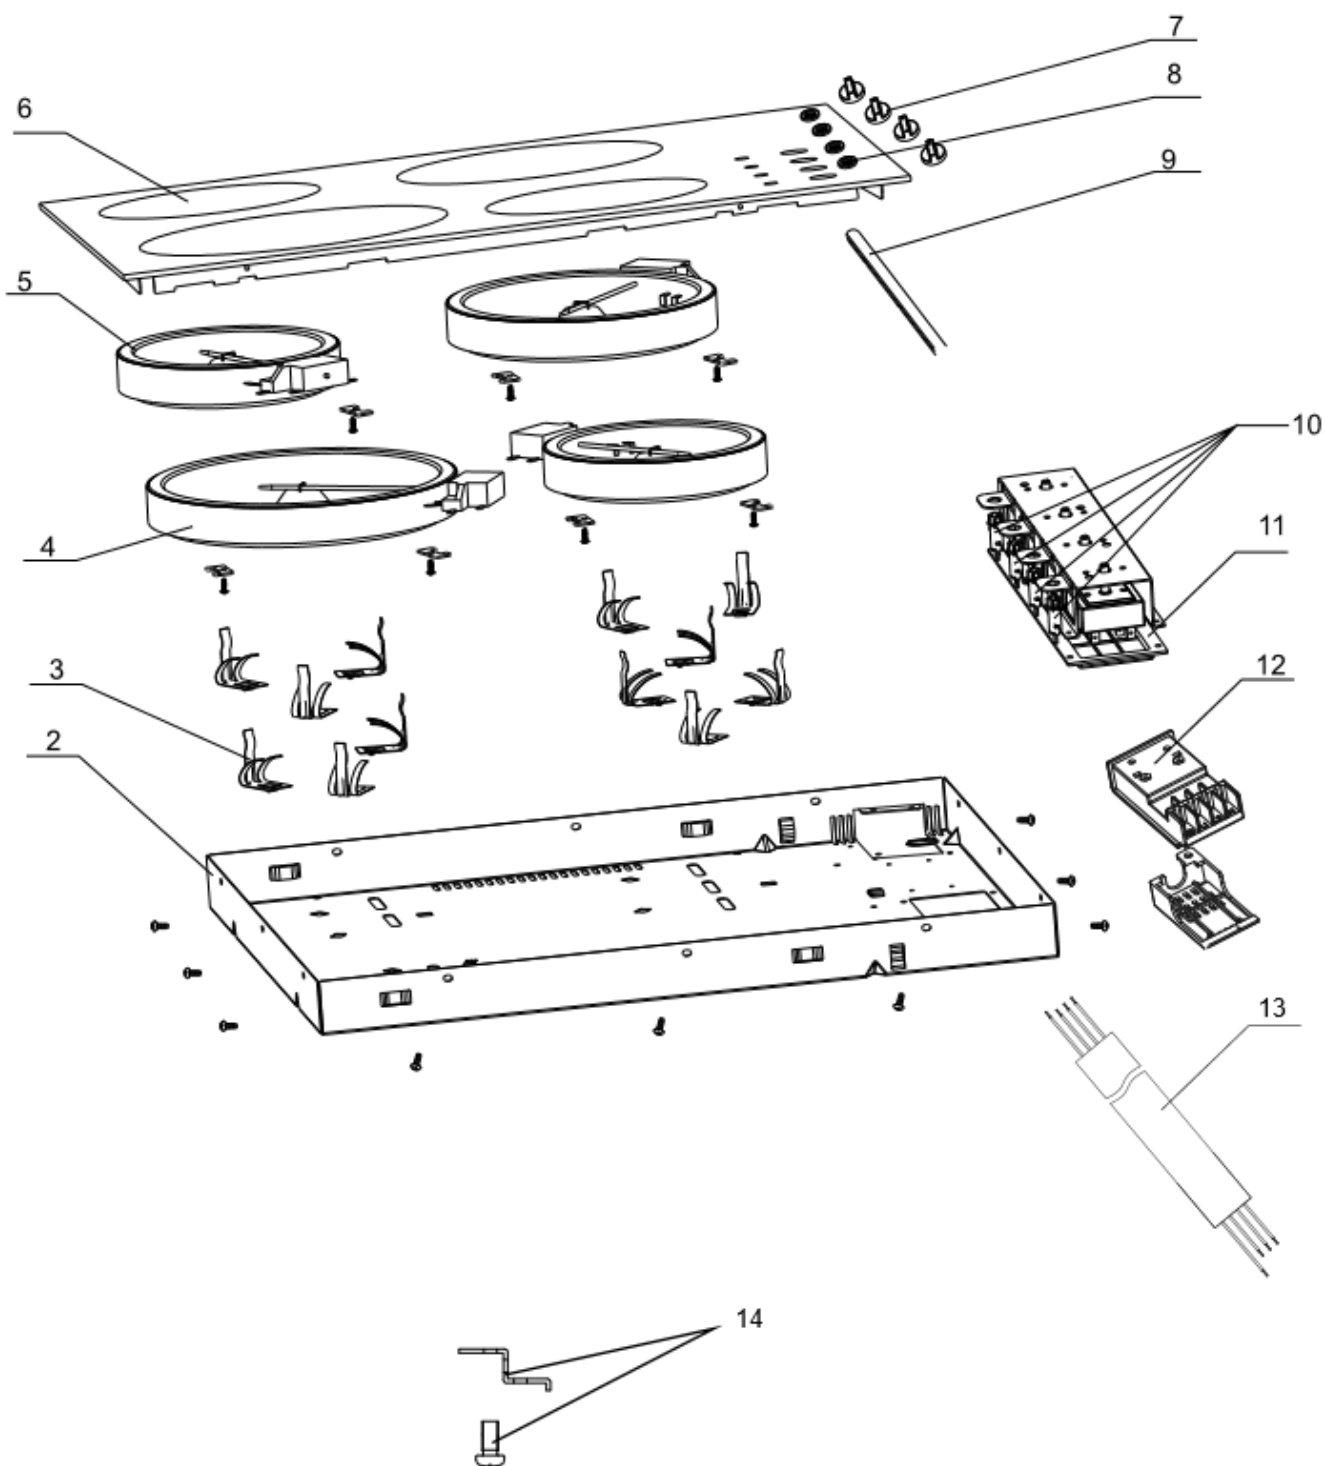

C808C

Caple 60cm 4 Zone Ceramic Hob

Technical Manual

C808C

Caple 60cm 4 Zone Ceramic Hob

C808C

Caple 60cm 4 Zone Ceramic Hob

Item	Part Number	Description	Quantity
2	12266100000051	Bottom Plate Assembly	1
3	12266100000012	Telescopic Bracket	12
4	17466100000015	Radiation Heating Tray ϕ 200mm *T32 230 1800W	2
5	17466100000033	Radiation Heating Tray ϕ 165mm *T32 230 1200W	2
6	12966100A01109	Glass Plate Bracket Assembly	1
7	12366200001194	Knob Assembly	4
8	12666100000001	Waterproof Ring	4
9	12666100000008	Silicone Sealing Strip	1
10	12966100000415	Knob Bracket Assembly	1
11	12166100000019	Fixing Box	1
12	17466000000056	Terminal Block	1
13	17466000003473	Power Cord	1
14	12966000000010	Hanging Plate Fitting	1