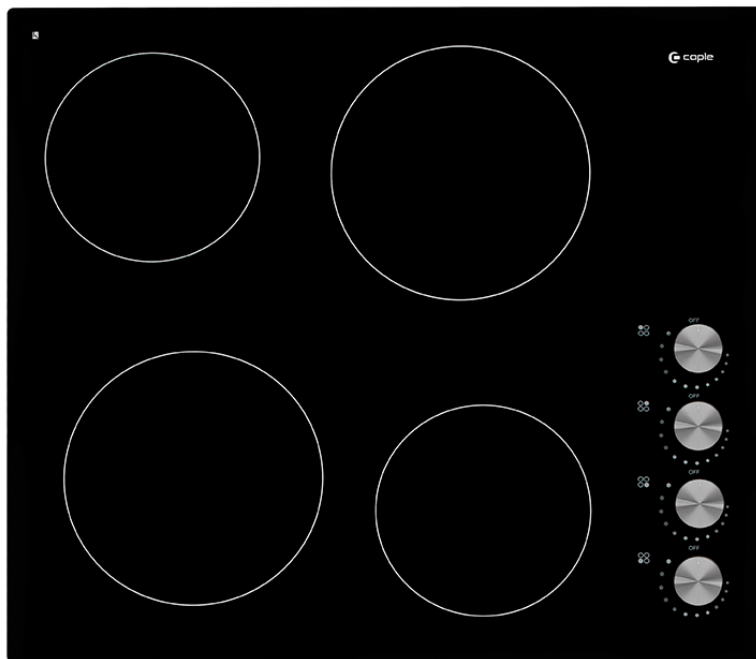

C808C

Caple 60cm 4 Zone Ceramic Hob

Technical Manual

C808C

Caple 60cm 4 Zone Ceramic Hob

C808C

Caple 60cm 4 Zone Ceramic Hob

Item	Part Number	Description	Quantity
2	12266100000051	Bottom Plate Assembly	1
3	12266100000012	Telescopic Bracket	12
4	17466100000015	Radiation Heating Tray ϕ 200mm *T32 230 1800W	2
5	17466100000033	Radiation Heating Tray ϕ 165mm *T32 230 1200W	2
6	12966100A01109	Glass Plate Bracket Assembly	1
7	12366200001194	Knob Assembly	4
8	12666100000001	Waterproof Ring	4
9	12666100000008	Silicone Sealing Strip	1
10	12966100000415	Knob Bracket Assembly	1
11	12166100000019	Fixing Box	1
12	17466000000056	Terminal Block	1
13	17466000003473	Power Cord	1
14	12966000000010	Hanging Plate Fitting	1