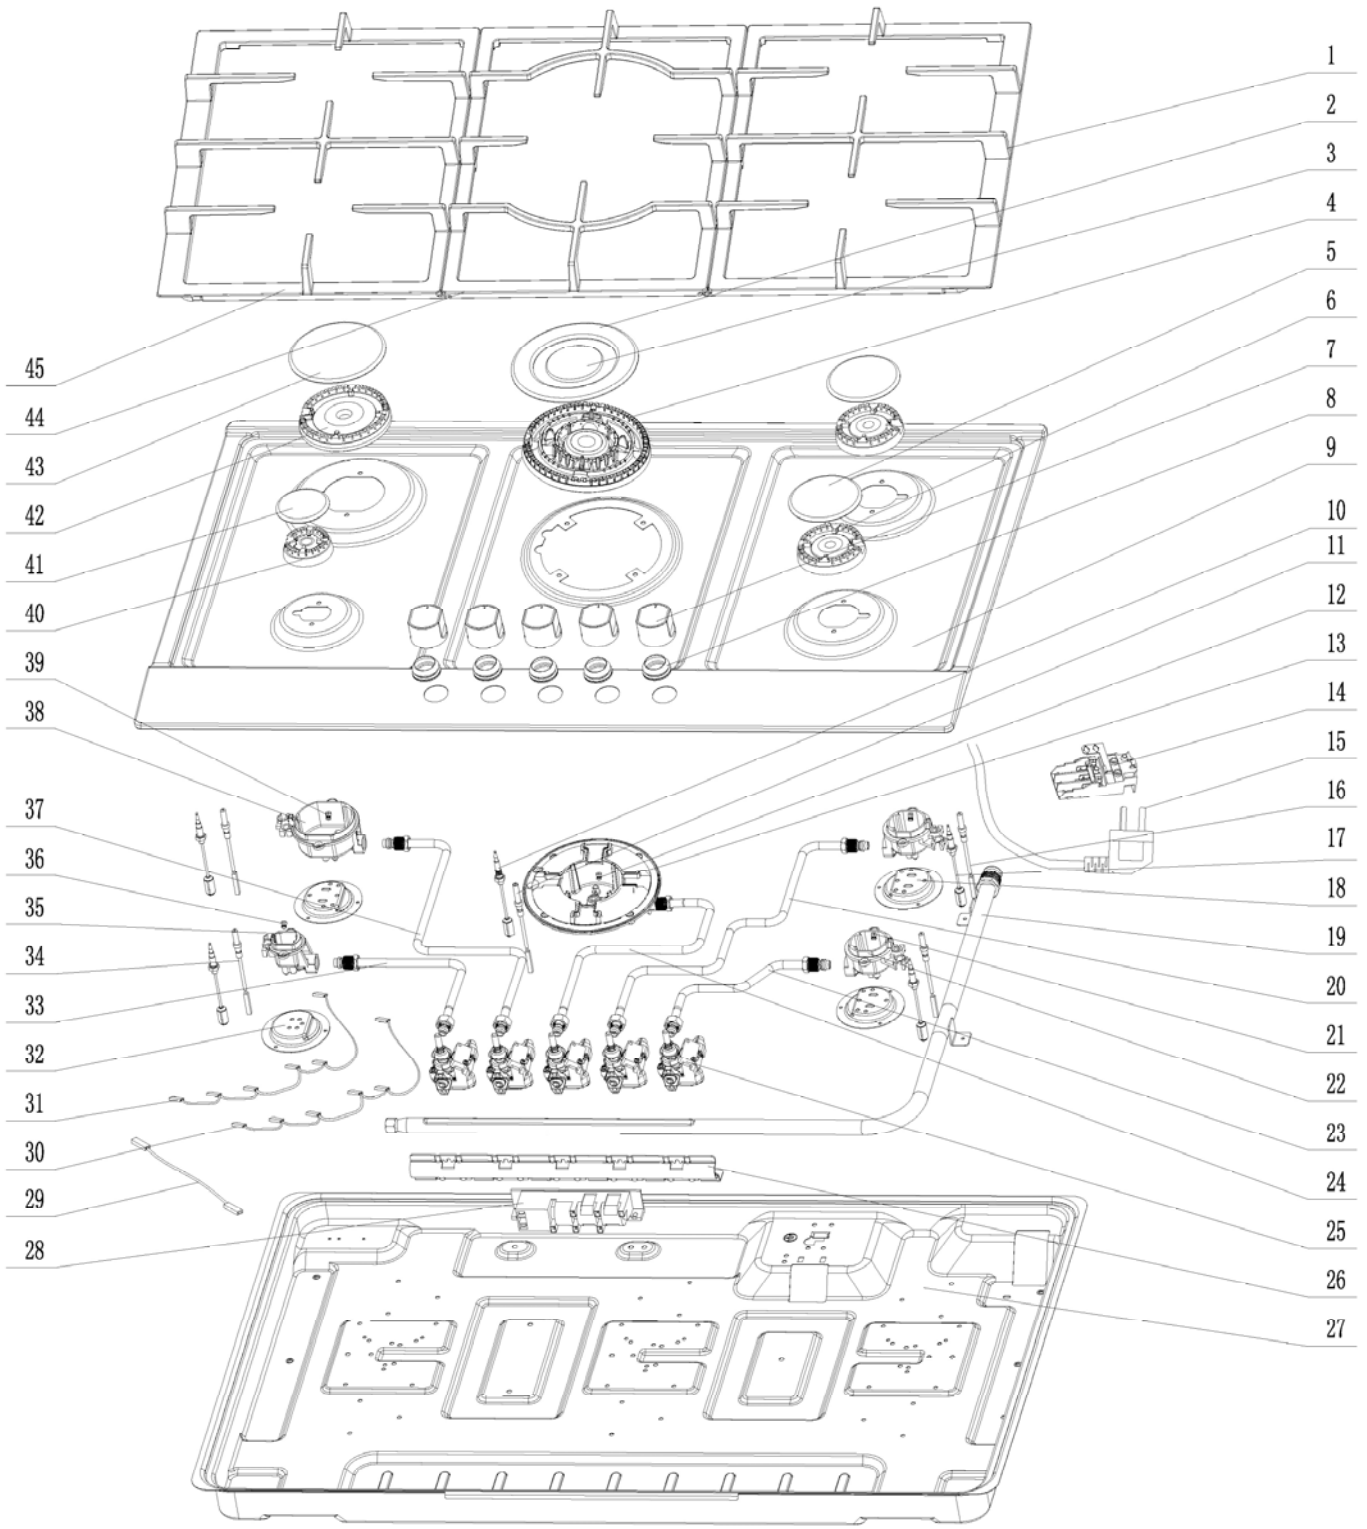

C774G

Caple 86cm gas hob

Technical information

C774G

Caple 86cm gas hob

C774G - Caple 86cm gas hob

Item	Part Code	Description	Qty
1	12366200000624	pan support(right)	1
2	12971100001422	inner ring burner cap	1
3	12971100001440	outer ring burner cap	1
4	12971100001455	flame spreader1#	1
5	12971100001429	burner cap 3#	2
6	12971100001461	flame spreader 3#	2
7	12366200001195	knob	5
8	12666200000032	knob waterproof rubber gasket	5
9	12266200000482	top plate	1
10	12966200000316	thermocouple	1
11	12971100001258	ignition needle	1
12	12966200000405	injector 1#	1
13	12971100001296	burner cup 1#	1
14	12166200000091	terminal box	1
15	17466200000040	power cord	1
16	12971100001253	ignition needle	2
17	12966200000317	thermocouple	4
18	12266200000562	burner cup support	3
19	12966200000020	inlet gas tube assembly	1
20	12966200000109	aluminum gas tube assembly	1
21	12971100001468	injector 3#	2
22	12971100001285	burner cup 3#	2
23	12966200000105	aluminum gas tube assembly	1
24	12966200000113	aluminum gas tube assembly	1
25	12366200000201	flame-out protection valve	1
25	12366200000202	flame-out protection valve	2
25	12366200000208	flame-out protection valve	1
25	12366200000209	flame-out protection valve	1
26	12266200000599	valve support	1
27	12266200000077	bottom plate	1
28	17471100000181	pulse ignition	1
29	17466200000023	connecting wire	1
30	17466200000025	microswitch connecting line	1
31	17466200000018	microswitch connecting line	1
32	12266200000563	burner cup support	1
33	12966200000104	aluminum gas tube assembly	1
34	12971100001256	ignition needle	2
35	12971100001295	burner cup 4#	1
36	12971100001548	injector 4#	1
37	12966200000110	aluminum gas tube assembly	1
38	12971100001284	burner cup 2#	1
39	12971100001510	injector 2#	1
40	12971100001457	flame spreader 4#	1