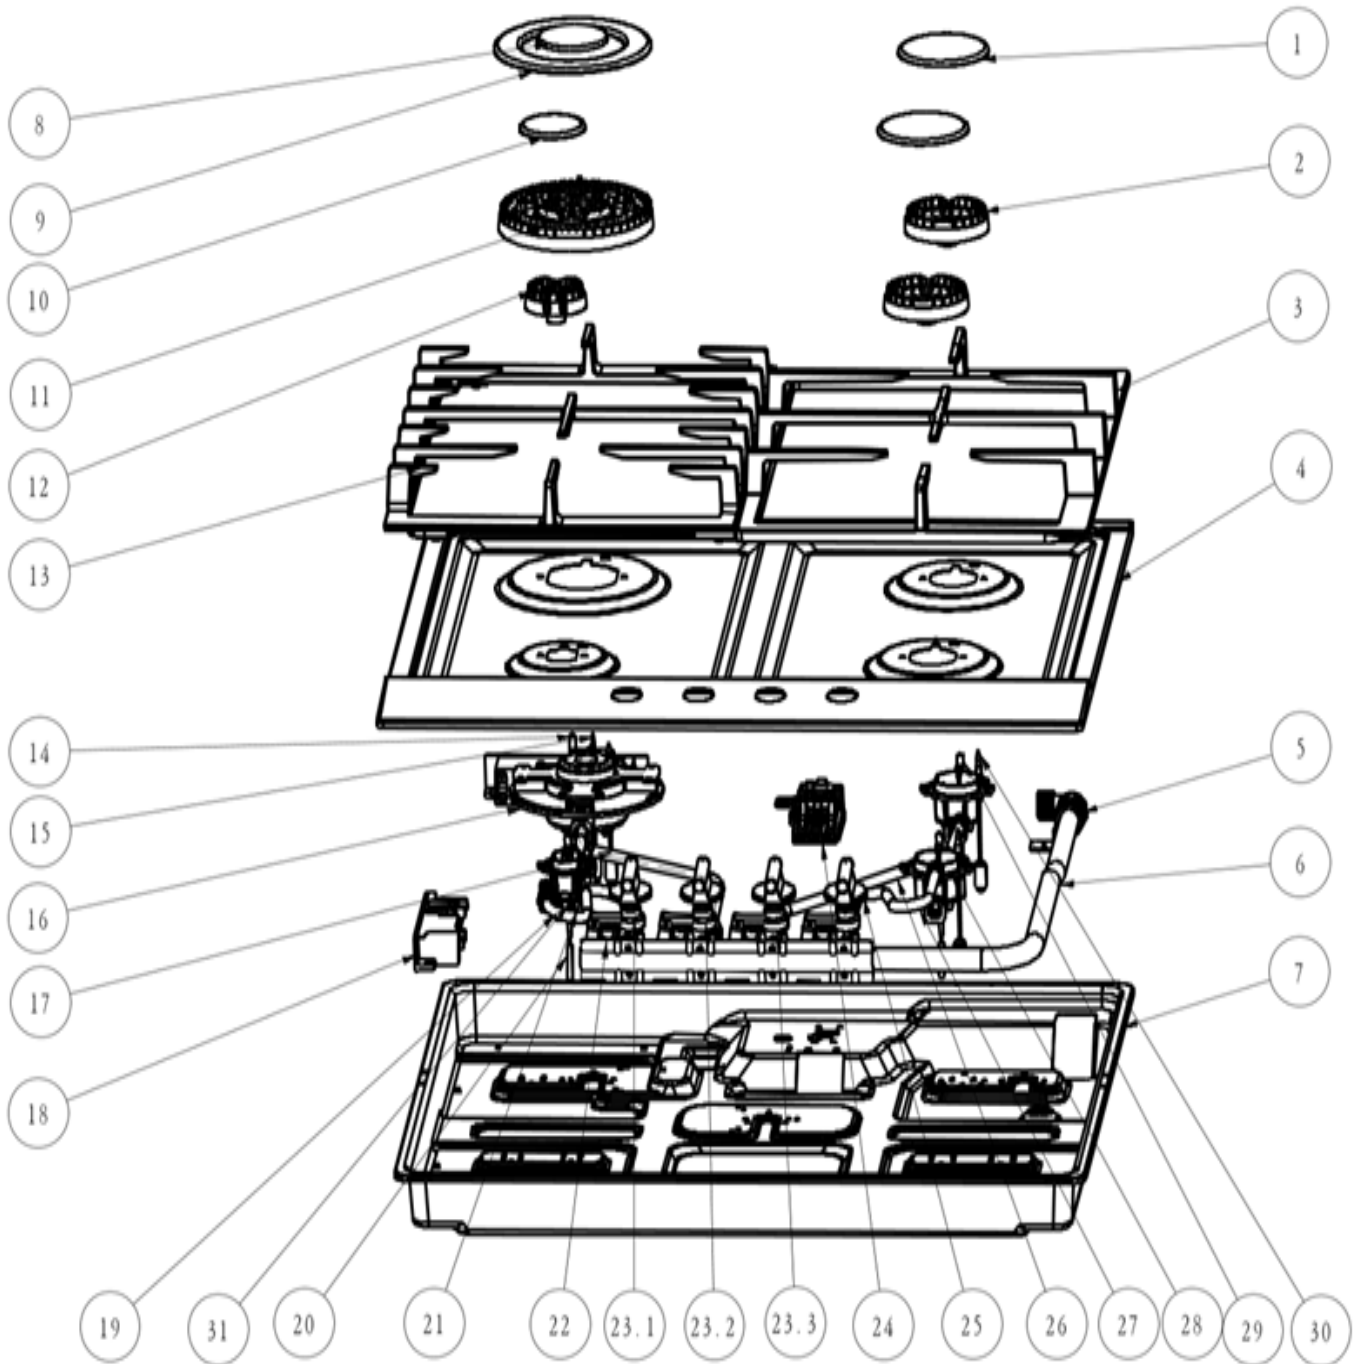

C750G

Caple 60cm Gas Hob Stainless Steel

Technical Manual

C750G

Cable 60cm Gas Hob Stainless Steel

C750G

Caple 60cm Gas Hob Stainless Steel

Item	Part Number	Description	Quantity
1	12971100001429	Burner Cap	2
2	12971100018561	Flame Spreader	2
3	12366200000569	Pan Support	1
4	12266200A13965	Stainless Steel Panel	1
6	12966200001161	Gas Inlet Pipe Assembly	1
7	12266200007202	Bottom Plate	1
9	12971100001428	Burner Cap	1
10	12971100001430	Burner Cap	1
11	12971100010123	Flame Spreader	1
12	12971100010131	Flame Spreader	1
13	12366200000570	Pan Support	1
15	12971100001713	Thermocouple	2
16	12971100010133	Bottom Cup	1
17	12966200000222	Aluminium Gas Tube Assembly	1
18	17466200000123	Pulse Igniter	1
19	12966200000208	Aluminium Gas Tube Assembly	1
20	12971100001714	Thermocouple	2
21	12971100001239	Ignition Needle	3
22	12266200000599	Valve Bracket	1
23.1	12366200005680	Flameout Protection Valve	1
23.2	12366200005677	Flameout Protection Valve	2
23.3	12366200005682	Flameout Protection Valve	1
24	12166200000091	Terminal Box	1
25	12366200001194	Knob Assembly	4
26	12966200000223	Aluminium Gas Tube Assembly	1
27	12966200000222	Aluminium Gas Tube Assembly	1
28	12971100010126	Bottom Cup	2
29	12971100001261	Ignition Needle	1
31	12971100010125	Bottom Cup	1
For G20	12966200003181	Injector	1
For G20	12966200003176	Injector	1
For G20	12966200003172	Injector	2
For G30	12966200003185	Injector	1
For G30	12966200003232	Injector	2
For G30	12966200003177	Injector	1