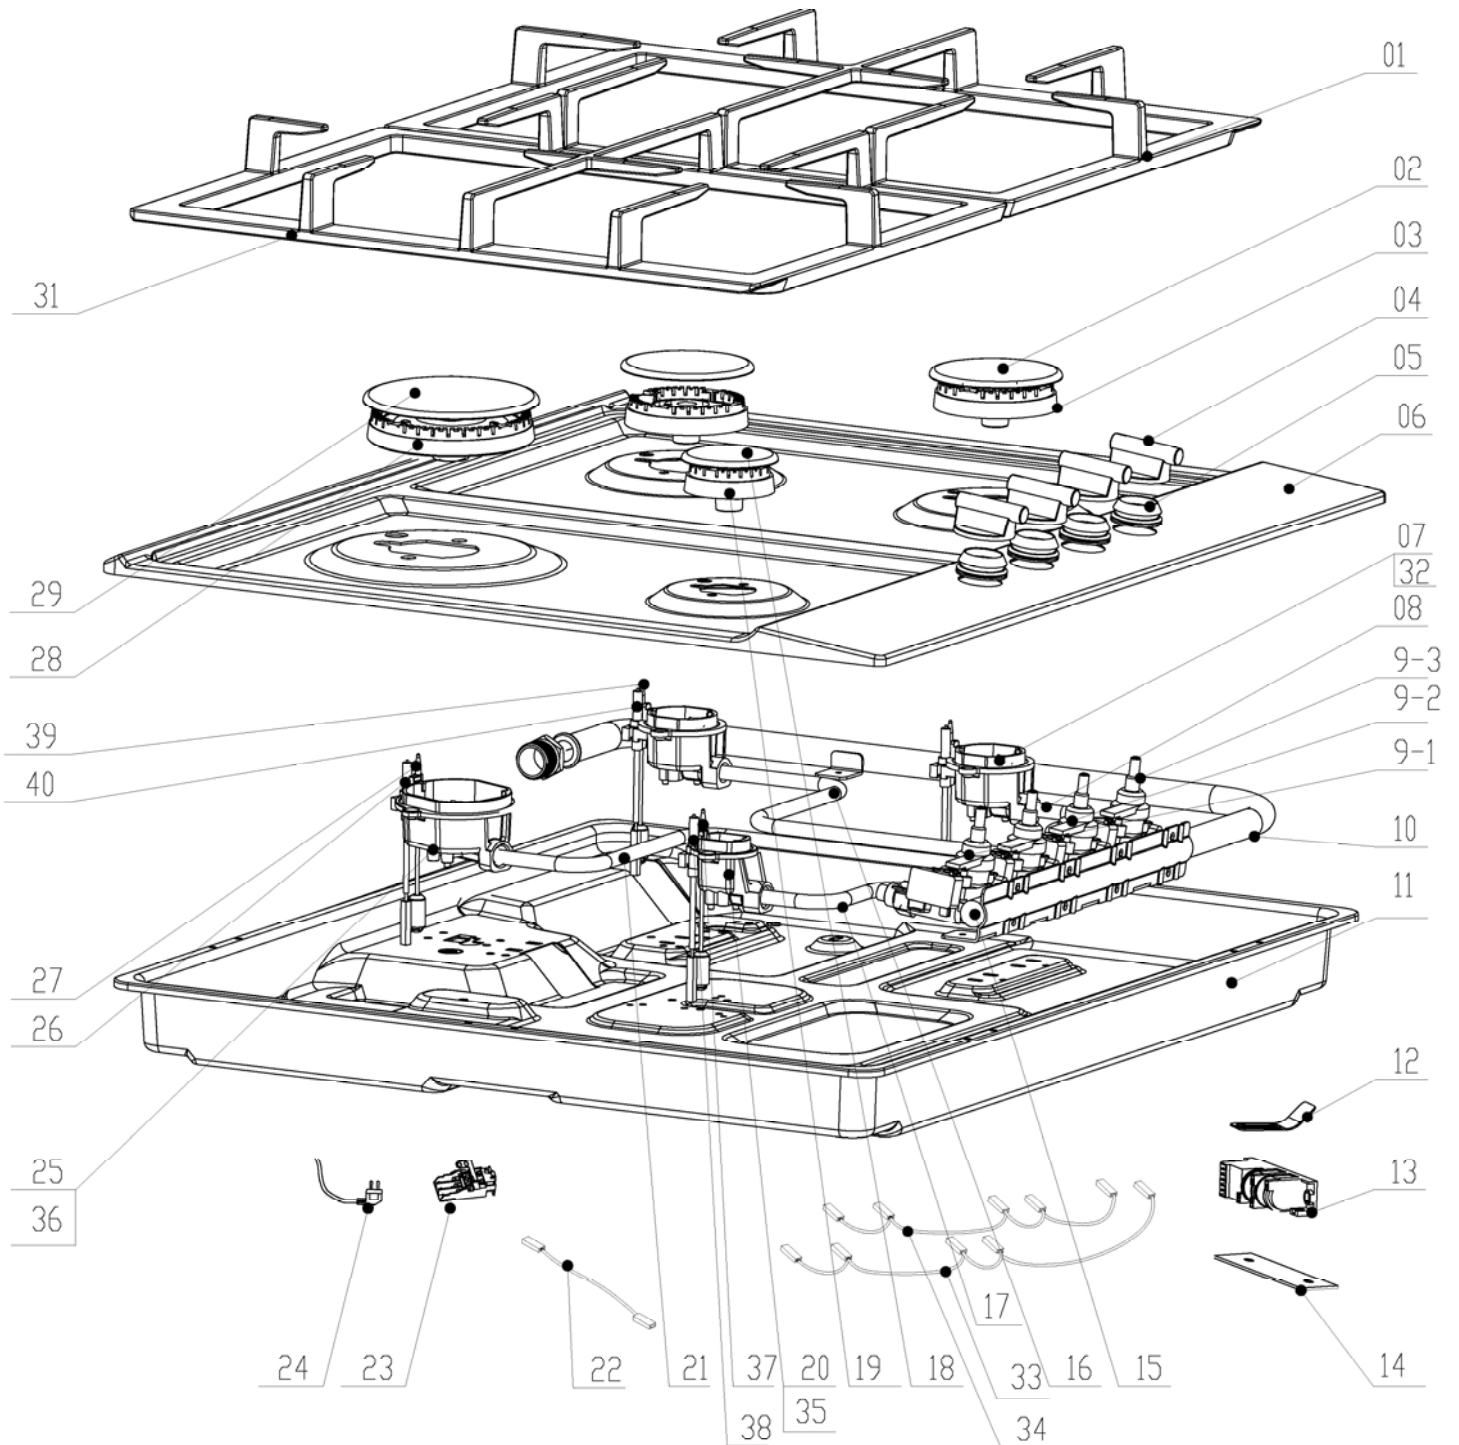

C749G

Caple 60cm gas hob

Instruction Manual

C749G

Caple 60cm gas hob

C749G - Caple 60cm gas hob

Item	Part Code	Description	Qty
1	12366200000570	Right Pan Support	1
2	12971100001429	3# Burner Cap	2
3	12971100001461	3#sprayer	2
4	12366200001195	Knob	4
5	12666200000063	Knob Waterproof Rubber Gasket	4
6	12271100000335	Top Plate	1
7	12971100001285	3# Bottom Cup	2
8	12966200000210	aluminum gas tube(right front)	1
9-1	12366200000208	valve components 2#	1
9-2	12366200000202	valve components 3#	2
9-3	12366200000201	valve components 4#	1
10	12266200000554	Valve Support	1
11	12266200000085	Bottom Plate	1
12	12266200000582	Bottom plate bracket	4
13	17471100000197	Pulse Ignition	1
14	12166200000089	Pulse Ignition Rubber Gasket	1
15	12966200000051	inlet air pipe	1
16	12966200000223	aluminum gas tube (right rear)	1
17	12966200000222	aluminum gas tube (left front)	1
18	12971100001430	4# Burner Cap	1
19	12971100001457	4# sprayer	1
20	12971100001295	4# Bottom Cup	1
21	12966200000208	aluminum gas tube(left rear)	1
22	17466200000021	Connecting Line	1
23	12166200000091	Junction Box	1
24	17466200000040	Power Cord	1
25	12971100001284	2# burner Cup	1
28	12971100001459	2# sprayer	1
29	12971100001428	2# Burner Cap	1
31	12366200000569	Left Pan Support	1
32	12971100001468	injector #3	1
33	17466200000024	wire of Micro Switch	1
34	17466200000022	wire of Micro Switch	1
35	12971100001548	injector #4	1
36	12971100001510	injector #2	1
37	12966200000319	Thermocouple components	2
38	12971100001261	ignition pin components	1
39	12966200000320	Thermocouple components	2
40	12971100001239	ignition pin components	3
-	12971100001514		1
--	12971100001511		1
---	12971100001499		2