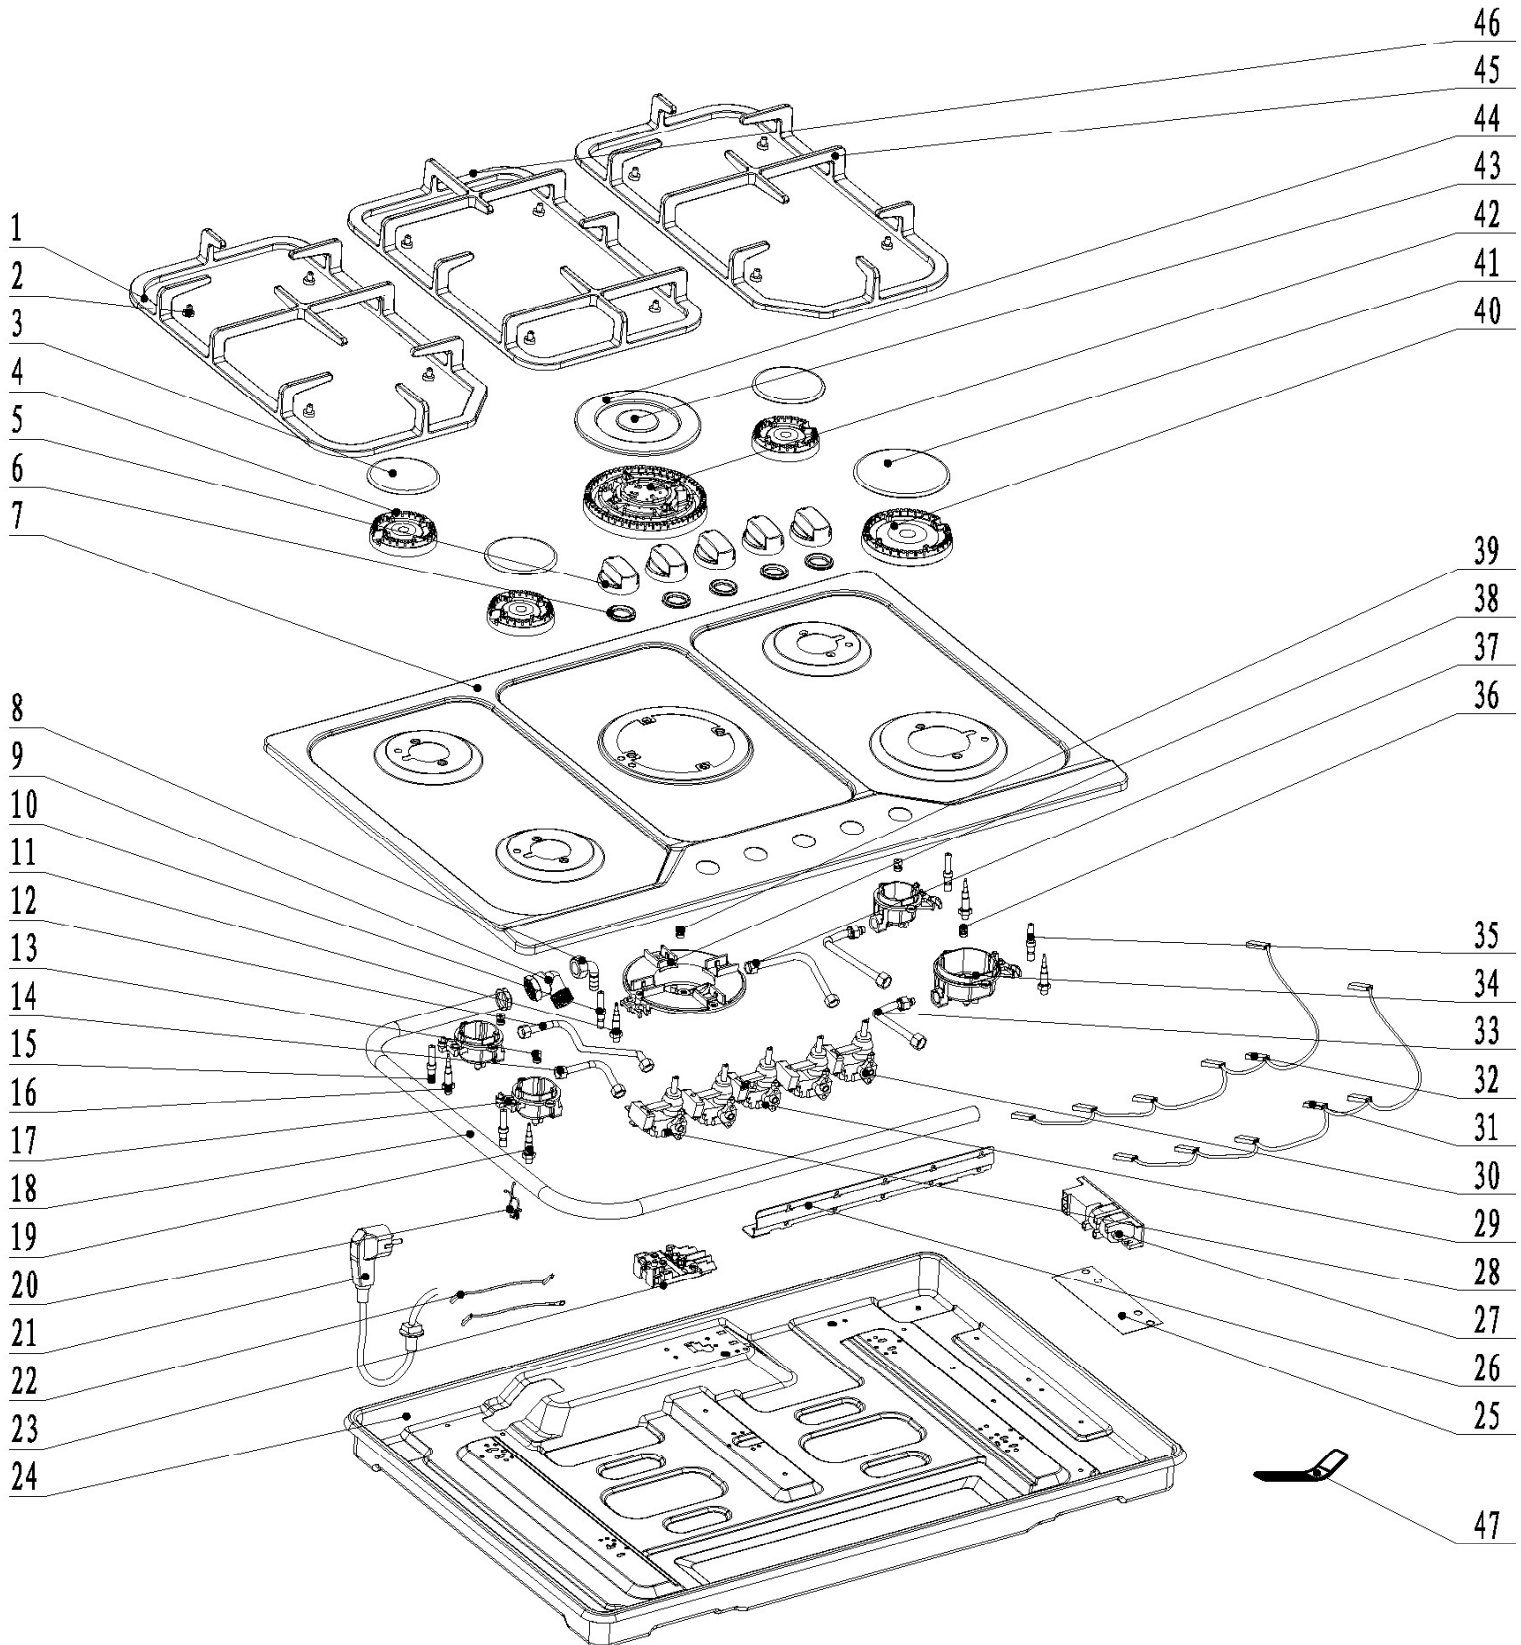

C714G

Caple 76cm Gas Hob S.STEEL

Technical information

C714G

Caple 76cm Gas Hob S.STEEL

C714G - Caple 76cm Gas Hob S.Steel

Item	Part Code	Description	Qty
1	423225500215	pan support (left)	1
2	423320400065	Pan stents pads	12
3	261566401700	bunner cap #3	3
4	261566800900	flamethrower #3	3
5	423225400052	knob	5
6	423320400061	knob waterproof jacket	5
7	423229800561	top plate	1
8	423226900033	hosepipe joint	1
9	423226900035	elbow	1
10	261555602101	ignition pin assembly	1
11	423023100031	thermocouple	1
12	423226200157	distribution pipe(left rear)	2
13	423229100451	injector #3	3
14	423226200158	distribution pipe(left front)	1
15	261555604801	ignition pin assembly	2
16	423023100029	Thermocouple components	2
17	291600100010	bottom cup #3	3
18	423226100220	inlet air pipe assembly	1
19	423023100028	Thermocouple components	2
20	423320300003	ply-yarn drill	5
21	423020300023	power cord	1
22	423020400017	connecting wire	1
23	423324000012	junction box	1
24	423225600087	bottom plate	1
25	423320400074	pulse ignition gasket	1
26	423229600195	valve support	1
27	261257500250	pulse ignition	1
28	423225900675	valve assembly(0.5)	3
29	423225900677	valve assembly(0.77)	1
30	423225900676	valve assembly(0.68)	1
31	423020400020	microswitch connecting line	1
32	423020400021	microswitch connecting line	1
33	423226200160	distribution pipe(right front)	1
34	291600100009	bottom cup #2	1
35	261555604800	ignition pin assembly	2
36	423229100452	injector #2	1
37	423226200161	distribution pipe(middle)	1
38	291600100012	bottom cup #1	1
39	423229100453	injector #1	1
40	261566800800	flamethrower #2	1

C714G - Caple 76cm Gas Hob S.Steel

Item	Part Code	Description	Qty
41	261566401600	bunner cap #2	1
42	423226400161	flamethrower #1	1
43	261566400601	inner bunner cap #1	1
44	261566400501	outer bunner cap #1	1
45	423225500217	pan support (right)	1
46	423225500216	pan support (middle)	1
47	423229600165	Pan sealing piece	4