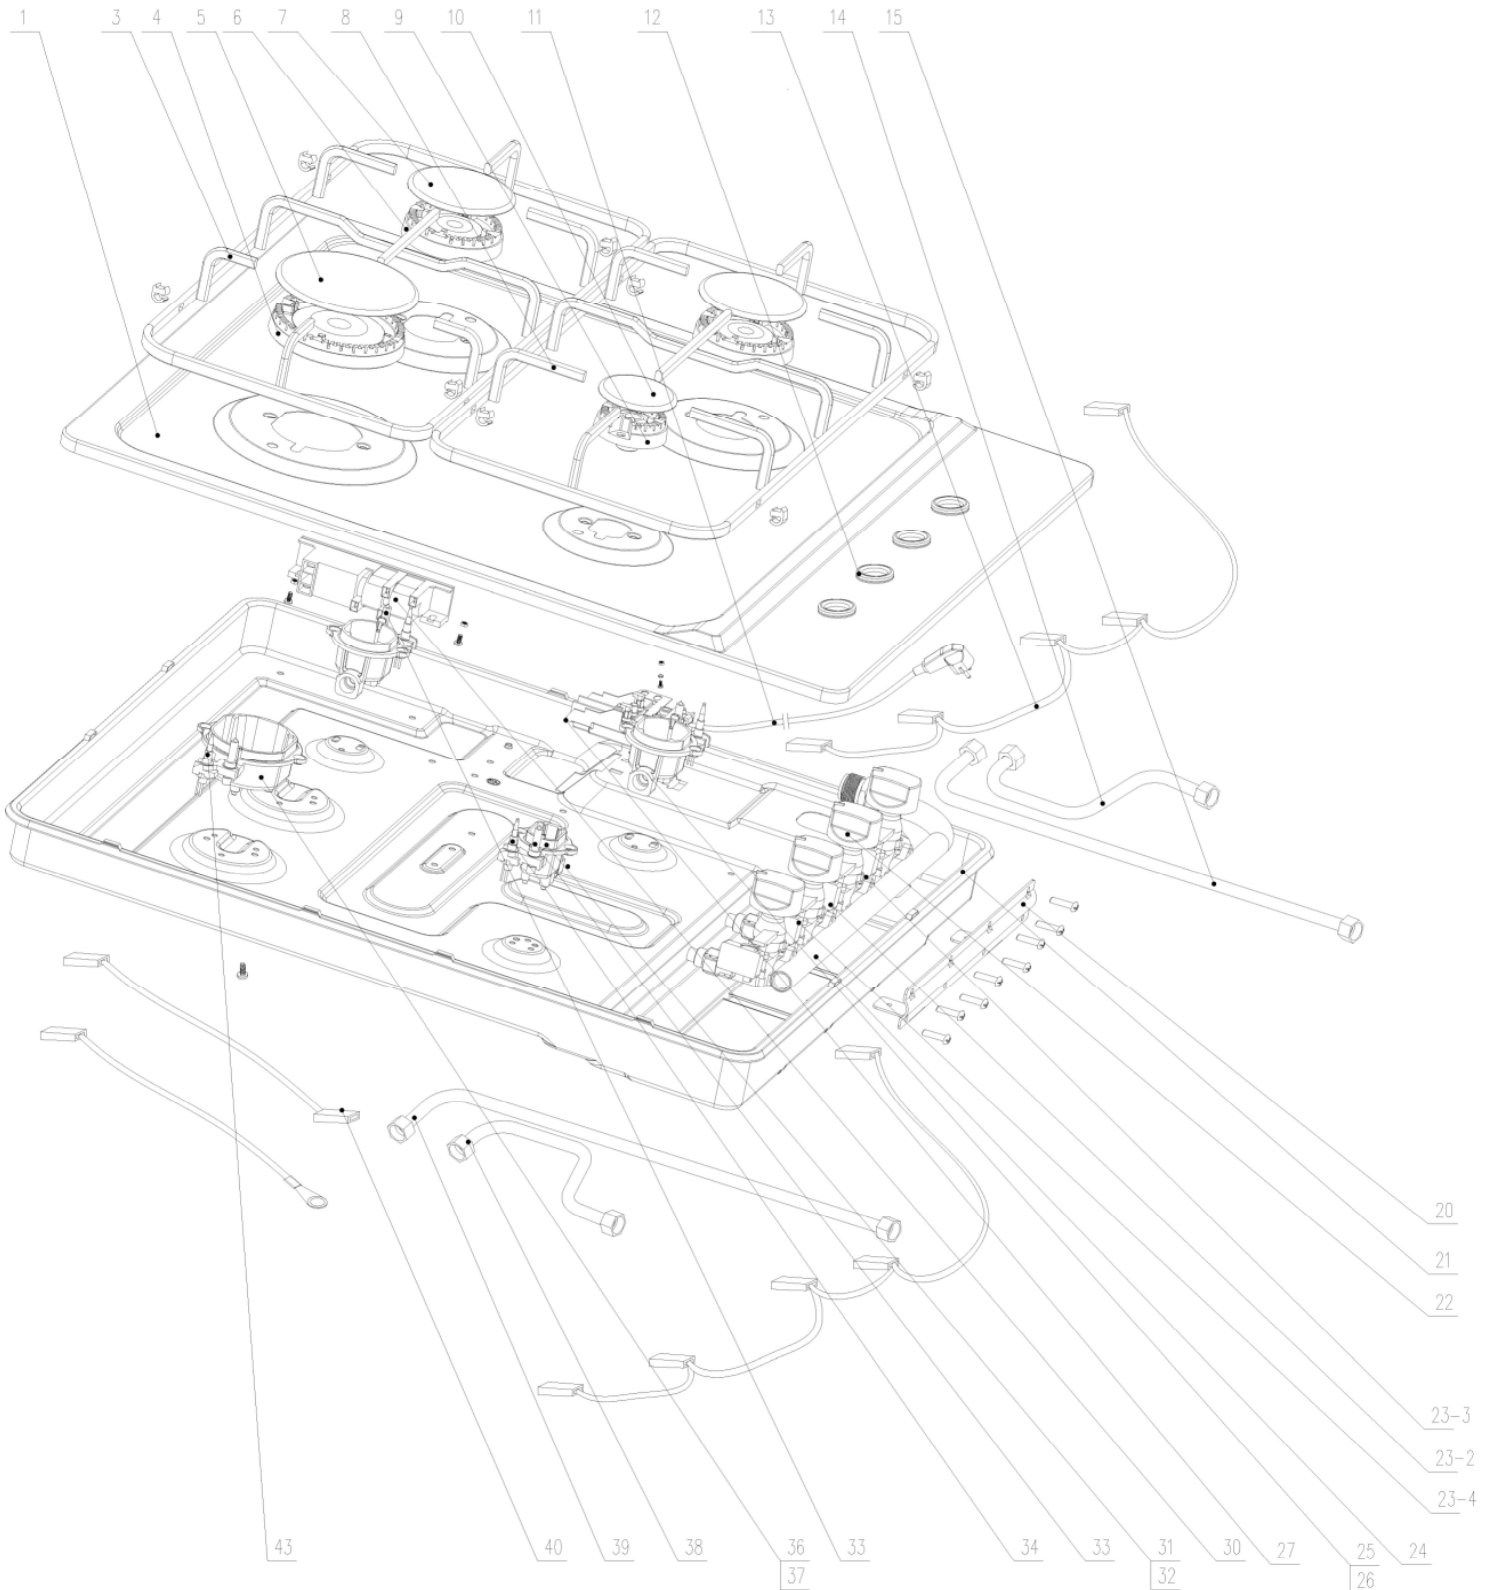

C705G

Caple 60cm gas hob

Technical information

C705G

Caple 60cm gas hob

C705G - Caple 60cm gas hob

Item	Part Code	Description	Qty
1	12266200000486	top plate	1
2	12666200000007	pan support rubber mat	8
2	12666200000001	pan support rubber mat	2
3	12366200000475	pan support components (left)	1
4	12971100001459	sprayer 2#	1
5	12971100001437	burner cap 2#	1
6	12971100001461	sprayer 3#	2
7	12971100001431	burner cap 3#	2
8	12366200000476	pan support components (right)	1
9	12971100001457	sprayer 4#	1
10	12971100001427	burner cap 4#	1
11	17466200000040	power cord	1
12	12666200000063	knob waterproof rubber ring	4
13	17466200000024	wire of Micro Switch	2
14	12966200000563	aluminum gas tube (right front)	1
15	12966200000564	aluminum gas tube (right rear)	1
20	12266200000854	valve bracket	1
21	12266200000220	bottom plate	1
22	12366200001195	knob components	4
23-4	12366200000204	valve components 4#	1
23-3	12366200000205	valve components 3#	2
23-2	12366200000189	valve components 2#	1
24	12966200000041	inlet pipe components	1
25	12971100001468	injector 3#	2
26	12971100001285	burner cup 3#	2
27	12166200000091	terminal box	1
29	12166200000089	Pulse Ignition Rubber Gaske	1
30	17471100000197	ignition box	1
31	12971100001548	injector 4#	1
32	12971100001295	burner cup 4#	1
33	12971100001261	ignition needle components(220mm)	1
33	12971100001239	ignition needle components(600mm)	3
34	12966200000320	Thermocouple components(500mm)	2
36	12971100001510	injector 2#	1
37	12971100001284	burner cup 2#	1
38	12966200000561	aluminum gas tube (left front)	1
39	12966200000562	aluminum gas tube (left rear)	1
40	17466200000023	connection wire	1
43	12966200000319	Thermocouple components(350mm)	2
-	12971100001511	LPG injector	1
--	12971100001499	LPG injector	2
---	12971100001514	LPG injector	1

12971100001131 Fixing clips/screws