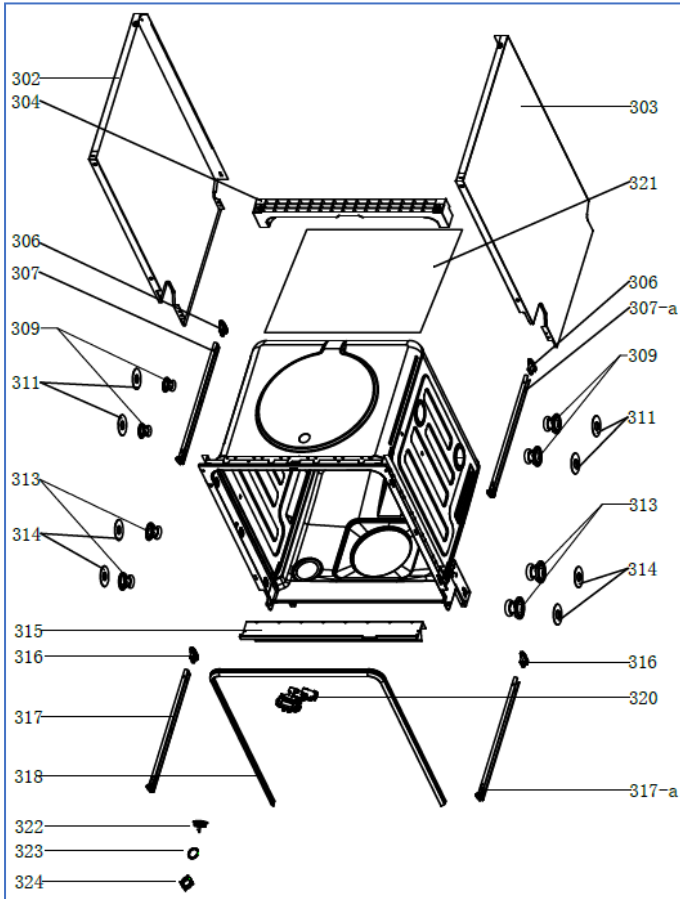

DI653

Caple 60cm Fully Integrated Dishwasher

Technical Manual

DI653

Caple 60cm Fully Integrated Dishwasher

DI653

Caple 60cm Fully Integrated Dishwasher

DI653

Caple 60cm Fully Integrated Dishwasher

DI653

Caple 60cm Fully Integrated Dishwasher

Item	Part Number	Description	Quantity
A01	12176000025451	Control Panel	1
A15	12276000A24312	Control Panel Shell	1
A16	12276000A29974	Control Panel Shell	1
A17	12176000A56392	Control Panel Patch	1
A22	12276000A21151	Outer door	1
A24	17176000A06705	Display panel	1
A26	12176000A41112	Guide Rail Support	1
A27	12176000A41113	Guide Rail Support	1
202	12276000A22088	Inner Door Assembly	1
205	12276000A28784	Left hinge	1
209	17476000008523	Dispenser	1
210	12276000A28781	Right hinge	1
212	12176000008541	Lock Buckle Fixing Block	1
213	12176000009495	Door Lock Hook	1
214	12676000001038	Waterproof Silicone Pad	1
302	12276000014952	Left Side Panel Assembly	1
303	12276000014953	Right Side Plate	1
304	12176000003869	Upper Back Support	1
306	12176000008517	Stopper	2
307	12276000001341	Sword Fork Frame Guider Left	1
307-a	12276000001344	Sword Fork Frame Guider Right	1
309	12176000026010	Guide Rail Support	4
311	12176000008444	Support Block	4
313	12176000010412	Rail Support Assembly	4
314	12176000008573	Basket Guider Supporting Holder	4
315	12276000001833	Acoustic Panel	1
316	12176000008496	Stopper	2
317	12276000001357	Upper Basket Guider Left	1
317-a	12276000001360	Upper Basket Guider Right	1
318	12676000000846	Seal	1
320	17476000A04135	Door Switch Assembly	1
321	12176000021784	Absorbent Cotton	1
322	17476000001113	Indicator Lamp	1
323	12676000000745	Seal Ring	1
324	12176000009535	Nut	1
401	17476000007542	Power Cord	1