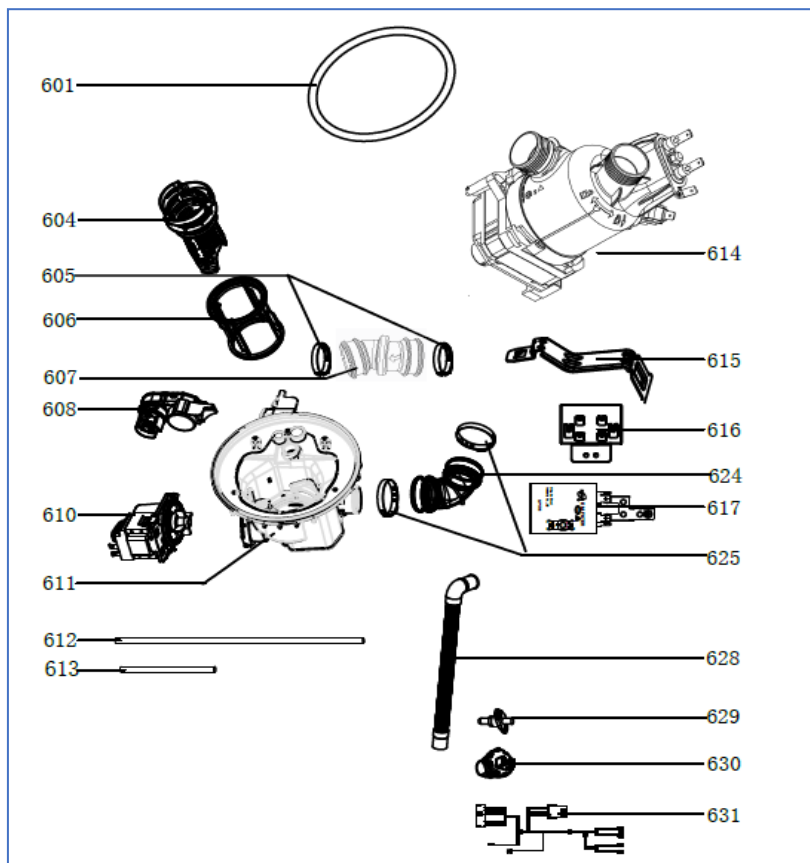

Caple 60cm Fully Integrated Dishwasher

DI653

Caple 60cm Fully Integrated Dishwasher

Item	Part Number	Description	Quantity
A01	12176000025451	Control Panel	1
A15	12276000A24312	Control Panel Shell	1
A16	12276000A29974	Control Panel Shell	1
A17	12176000A56392	Control Panel Patch	1
A22	12276000A21151	Outer door	1
A24	17176000A06705	Display panel	1
A26	12176000A41112	Guide Rail Support	1
A27	12176000A41113	Guide Rail Support	1
202	12276000A22088	Inner Door Assembly	1
205	12276000A28784	Left hinge	1
209	17476000008523	Dispenser	1
210	12276000A28781	Right hinge	1
212	12176000008541	Lock Buckle Fixing Block	1
213	12176000009495	Door Lock Hook	1
214	12676000001038	Waterproof Silicone Pad	1
302	12276000014952	Left Side Panel Assembly	1
303	12276000014953	Right Side Plate	1
304	12176000003869	Upper Back Support	1
306	12176000008517	Stopper	2
307	12276000001341	Sword Fork Frame Guider Left	1
307-a	12276000001344	Sword Fork Frame Guider Right	1
309	12176000026010	Guide Rail Support	4
311	12176000008444	Support Block	4
313	12176000010412	Rail Support Assembly	4
314	12176000008573	Basket Guider Supporting Holder	4
315	12276000001833	Acoustic Panel	1
316	12176000008496	Stopper	2
317	12276000001357	Upper Basket Guider Left	1
317-a	12276000001360	Upper Basket Guider Right	1
318	12676000000846	Seal	1
320	17476000A04135	Door Switch Assembly	1
321	12176000021784	Absorbent Cotton	1
322	17476000001113	Indicator Lamp	1
323	12676000000745	Seal Ring	1
324	12176000009535	Nut	1
401	17476000007542	Power Cord	1