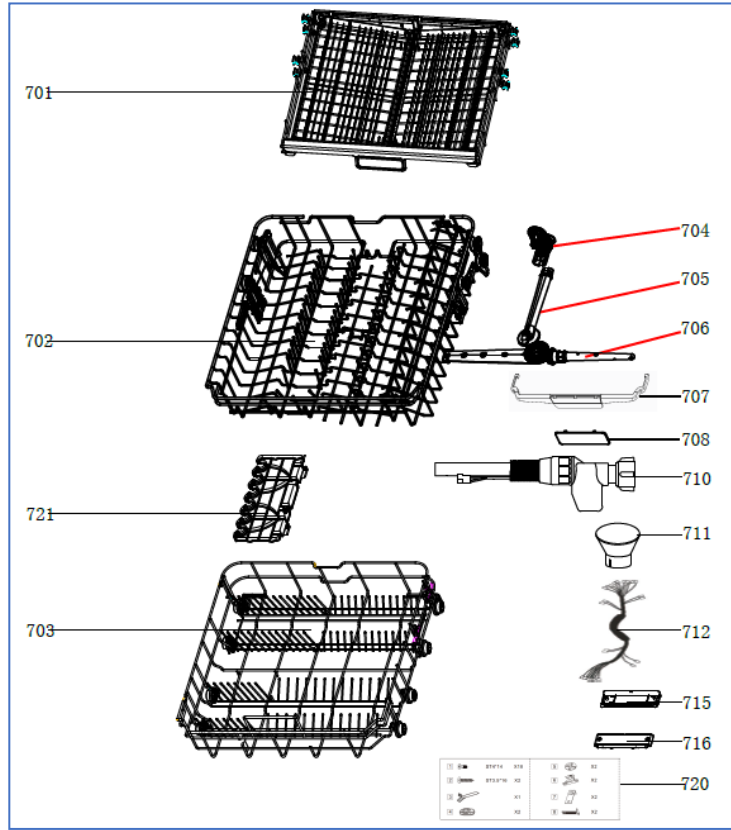

Caple 60cm Fully Integrated Dishwasher

DI653

Caple 60cm Fully Integrated Dishwasher

Item	Part Number	Description	Quantity
A01	12176000025451	Control Panel	1
A15	12276000A24312	Control Panel Shell	1
A16	12276000A29974	Control Panel Shell	1
A17	12176000A56392	Control Panel Patch	1
A22	12276000A21151	Outer door	1
A24	17176000A06705	Display panel	1
A26	12176000A41112	Guide Rail Support	1
A27	12176000A41113	Guide Rail Support	1
202	12276000A22088	Inner Door Assembly	1
205	12276000A28784	Left hinge	1
209	17476000008523	Dispenser	1
210	12276000A28781	Right hinge	1
212	12176000008541	Lock Buckle Fixing Block	1
213	12176000009495	Door Lock Hook	1
214	12676000001038	Waterproof Silicone Pad	1
302	12276000014952	Left Side Panel Assembly	1
303	12276000014953	Right Side Plate	1
304	12176000003869	Upper Back Support	1
306	12176000008517	Stopper	2
307	12276000001341	Sword Fork Frame Guider Left	1
307-a	12276000001344	Sword Fork Frame Guider Right	1
309	12176000026010	Guide Rail Support	4
311	12176000008444	Support Block	4
313	12176000010412	Rail Support Assembly	4
314	12176000008573	Basket Guider Supporting Holder	4
315	12276000001833	Acoustic Panel	1
316	12176000008496	Stopper	2
317	12276000001357	Upper Basket Guider Left	1
317-a	12276000001360	Upper Basket Guider Right	1
318	12676000000846	Seal	1
320	17476000A04135	Door Switch Assembly	1
321	12176000021784	Absorbent Cotton	1
322	17476000001113	Indicator Lamp	1
323	12676000000745	Seal Ring	1
324	12176000009535	Nut	1
401	17476000007542	Power Cord	1