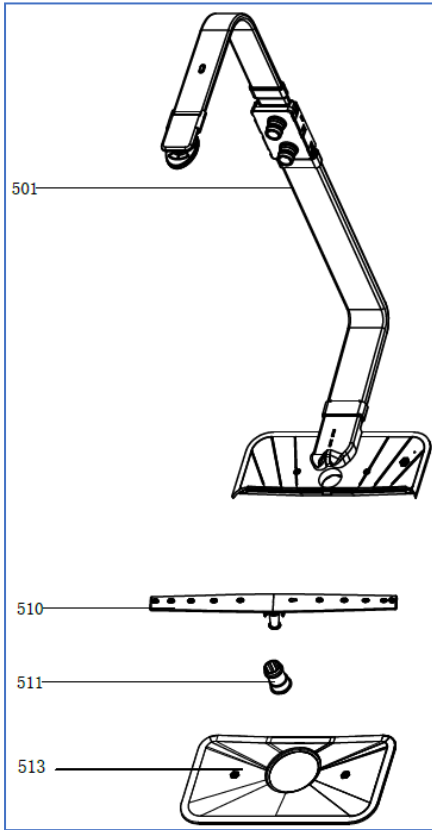

DI653

Caple 60cm Fully Integrated Dishwasher

Technical Manual

DI653

Caple 60cm Fully Integrated Dishwasher

DI653

Caple 60cm Fully Integrated Dishwasher

DI653

Caple 60cm Fully Integrated Dishwasher

DI653

Caple 60cm Fully Integrated Dishwasher

Item	Part Number	Description	Quantity
A01	12176000025451	Control Panel	1
A15	12276000A24312	Control Panel Shell	1
A16	12276000A29974	Control Panel Shell	1
A17	12176000A56392	Control Panel Patch	1
A22	12276000A21151	Outer door	1
A24	17176000A06705	Display panel	1
A26	12176000A41112	Guide Rail Support	1
A27	12176000A41113	Guide Rail Support	1
202	12276000A22088	Inner Door Assembly	1
205	12276000A28784	Left hinge	1
209	17476000008523	Dispenser	1
210	12276000A28781	Right hinge	1
212	12176000008541	Lock Buckle Fixing Block	1
213	12176000009495	Door Lock Hook	1
214	12676000001038	Waterproof Silicone Pad	1
302	12276000014952	Left Side Panel Assembly	1
303	12276000014953	Right Side Plate	1
304	12176000003869	Upper Back Support	1
306	12176000008517	Stopper	2
307	12276000001341	Sword Fork Frame Guider Left	1
307-a	12276000001344	Sword Fork Frame Guider Right	1
309	12176000026010	Guide Rail Support	4
311	12176000008444	Support Block	4
313	12176000010412	Rail Support Assembly	4
314	12176000008573	Basket Guider Supporting Holder	4
315	12276000001833	Acoustic Panel	1
316	12176000008496	Stopper	2
317	12276000001357	Upper Basket Guider Left	1
317-a	12276000001360	Upper Basket Guider Right	1
318	12676000000846	Seal	1
320	17476000A04135	Door Switch Assembly	1
321	12176000021784	Absorbent Cotton	1
322	17476000001113	Indicator Lamp	1
323	12676000000745	Seal Ring	1
324	12176000009535	Nut	1
401	17476000007542	Power Cord	1