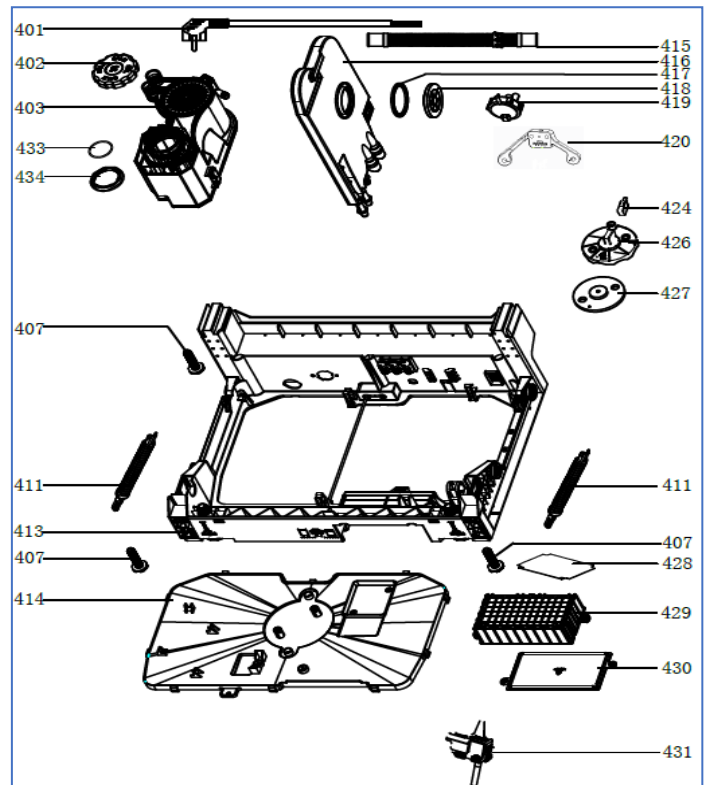

Caple 60cm Fully Integrated Dishwasher