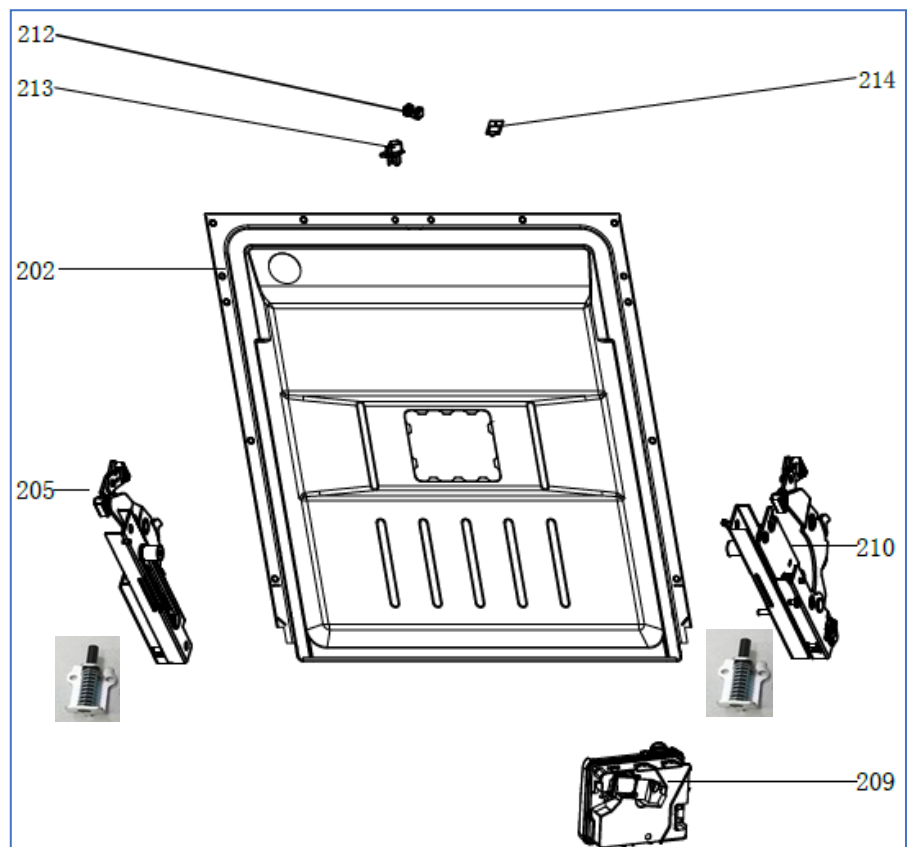

DI653

Caple 60cm Fully Integrated Dishwasher

Technical Manual

DI653

Caple 60cm Fully Integrated Dishwasher

DI653

Caple 60cm Fully Integrated Dishwasher

DI653

Caple 60cm Fully Integrated Dishwasher

DI653

Caple 60cm Fully Integrated Dishwasher

Item	Part Number	Description	Quantity
A01	12176000025451	Control Panel	1
A15	12276000A24312	Control Panel Shell	1
A16	12276000A29974	Control Panel Shell	1
A17	12176000A56392	Control Panel Patch	1
A22	12276000A21151	Outer door	1
A24	17176000A06705	Display panel	1
A26	12176000A41112	Guide Rail Support	1
A27	12176000A41113	Guide Rail Support	1
202	12276000A22088	Inner Door Assembly	1
205	12276000A28784	Left hinge	1
209	17476000008523	Dispenser	1
210	12276000A28781	Right hinge	1
212	12176000008541	Lock Buckle Fixing Block	1
213	12176000009495	Door Lock Hook	1
214	12676000001038	Waterproof Silicone Pad	1
302	12276000014952	Left Side Panel Assembly	1
303	12276000014953	Right Side Plate	1
304	12176000003869	Upper Back Support	1
306	12176000008517	Stopper	2
307	12276000001341	Sword Fork Frame Guider Left	1
307-a	12276000001344	Sword Fork Frame Guider Right	1
309	12176000026010	Guide Rail Support	4
311	12176000008444	Support Block	4
313	12176000010412	Rail Support Assembly	4
314	12176000008573	Basket Guider Supporting Holder	4
315	12276000001833	Acoustic Panel	1
316	12176000008496	Stopper	2
317	12276000001357	Upper Basket Guider Left	1
317-a	12276000001360	Upper Basket Guider Right	1
318	12676000000846	Seal	1
320	17476000A04135	Door Switch Assembly	1
321	12176000021784	Absorbent Cotton	1
322	17476000001113	Indicator Lamp	1
323	12676000000745	Seal Ring	1
324	12176000009535	Nut	1
401	17476000007542	Power Cord	1