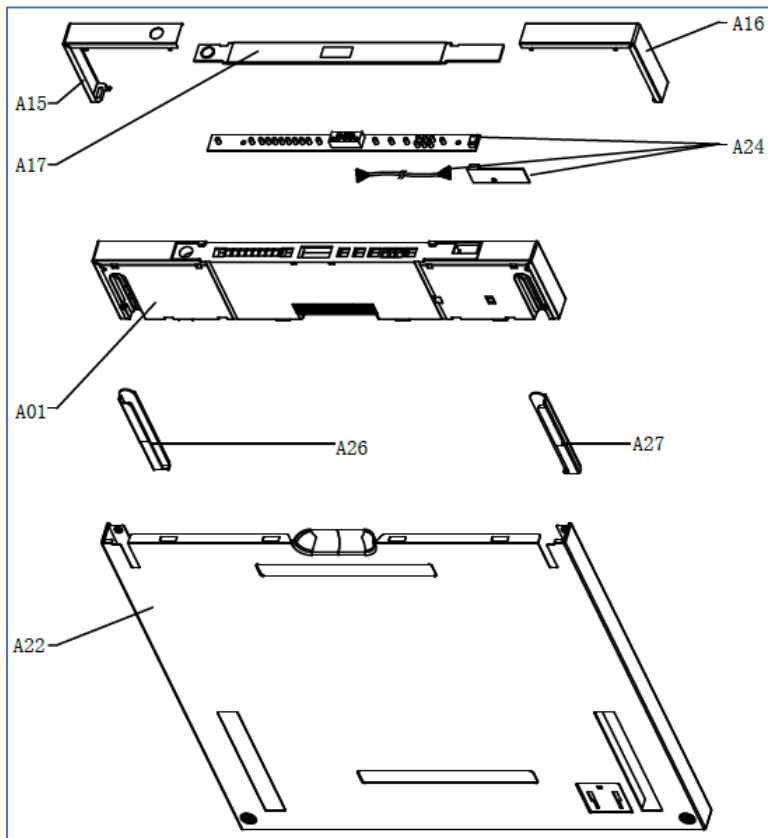

DI653

Caple 60cm Fully Integrated Dishwasher

Technical Manual

DI653

Caple 60cm Fully Integrated Dishwasher

DI653

Caple 60cm Fully Integrated Dishwasher

DI653

Caple 60cm Fully Integrated Dishwasher

DI653

Caple 60cm Fully Integrated Dishwasher

Item	Part Number	Description	Quantity
A01	12176000025451	Control Panel	1
A15	12276000A24312	Control Panel Shell	1
A16	12276000A29974	Control Panel Shell	1
A17	12176000A56392	Control Panel Patch	1
A22	12276000A21151	Outer door	1
A24	17176000A06705	Display panel	1
A26	12176000A41112	Guide Rail Support	1
A27	12176000A41113	Guide Rail Support	1
202	12276000A22088	Inner Door Assembly	1
205	12276000A28784	Left hinge	1
209	17476000008523	Dispenser	1
210	12276000A28781	Right hinge	1
212	12176000008541	Lock Buckle Fixing Block	1
213	12176000009495	Door Lock Hook	1
214	12676000001038	Waterproof Silicone Pad	1
302	12276000014952	Left Side Panel Assembly	1
303	12276000014953	Right Side Plate	1
304	12176000003869	Upper Back Support	1
306	12176000008517	Stopper	2
307	12276000001341	Sword Fork Frame Guider Left	1
307-a	12276000001344	Sword Fork Frame Guider Right	1
309	12176000026010	Guide Rail Support	4
311	12176000008444	Support Block	4
313	12176000010412	Rail Support Assembly	4
314	12176000008573	Basket Guider Supporting Holder	4
315	12276000001833	Acoustic Panel	1
316	12176000008496	Stopper	2
317	12276000001357	Upper Basket Guider Left	1
317-a	12276000001360	Upper Basket Guider Right	1
318	12676000000846	Seal	1
320	17476000A04135	Door Switch Assembly	1
321	12176000021784	Absorbent Cotton	1
322	17476000001113	Indicator Lamp	1
323	12676000000745	Seal Ring	1
324	12176000009535	Nut	1
401	17476000007542	Power Cord	1