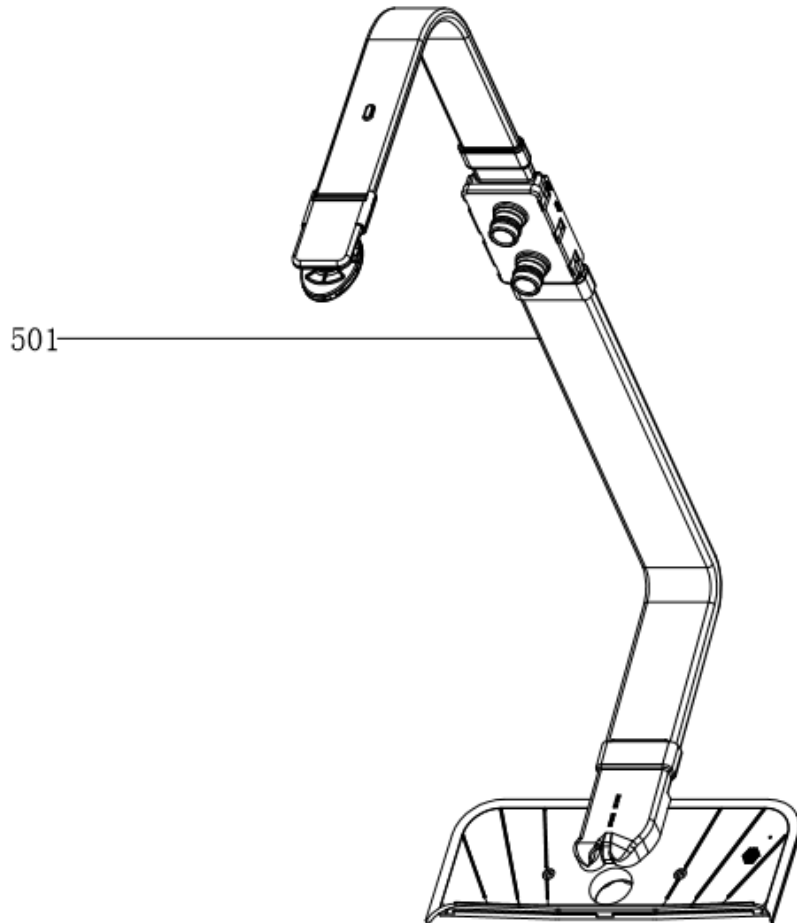

Caple 60cm Fully Integrated Dishwasher

DI651

Cadle 60cm Fully Integrated Dishwasher

DI651

Caple 60cm Fully Integrated Dishwasher

DI651

Caple 60cm Fully Integrated Dishwasher

DI651

Caple 60cm Fully Integrated Dishwasher

DI651

Caple 60cm Fully Integrated Dishwasher

Item	Part Number	Description	Quantity
101	12176000A32888	Control Panel Patch	1
102	17176000014902	Display Circuit Board	1
104	12176000003843	PCB Box	1
105	12176000019766	Control Panel	1
106	12276000006322	Outer Door	1
202	12276000010825	Inner Door Assembly	1
204	12176000003629	Snap Ring	2
205	12276000001731	Left Hinge Assembly	1
209	17476000001467	Dispenser	1
210	12276000001778	Right Hinge Assembly	1
211	12276000001805	Hinge Join Board	1
212	12176000008565	Lock Buckle Fixing Block	1
213	12176000009495	Door Lock Hook	1
214	12676000001038	Waterproof Silicone Pad	1
302	12276000001216	Left Side Panel Assembly	1
303	12276000000914	Right Side Plate	1
304	12176000003869	Upper Back Support	1
306	12176000008517	Stopper	2
307	12276000001341	Sword Fork Frame Guider(Left)	1
307-a	12276000001344	Sword Fork Frame Guider(Right)	1
309	12176000010336	Basket Bracket	4
311	12176000008444	Support Block	4
313	12176000010412	Rail Support Assembly	4
314	12176000008573	Basket Guider Supporting Holder	4
315	12276000001819	Acoustic Panel	1
316	12176000008496	Stopper	2
317	12276000001357	Upper Basket Guider(Left)	1
317-a	12276000001360	Upper Basket Guider(Right)	1
318	12676000003821	Weather-strip	1
320	17476000000035	Door Switch Assembly	1
321	12176000021784	Absorbent Cotton	1
322	17476000001113	Indicator Lamp	1
323	12676000000745	Sealing Ring	1
324	12176000009535	Nut	1
325	12176000014684	Gas Inlet Pipe Assembly	1
326	12176000009563	Fan Nut	1