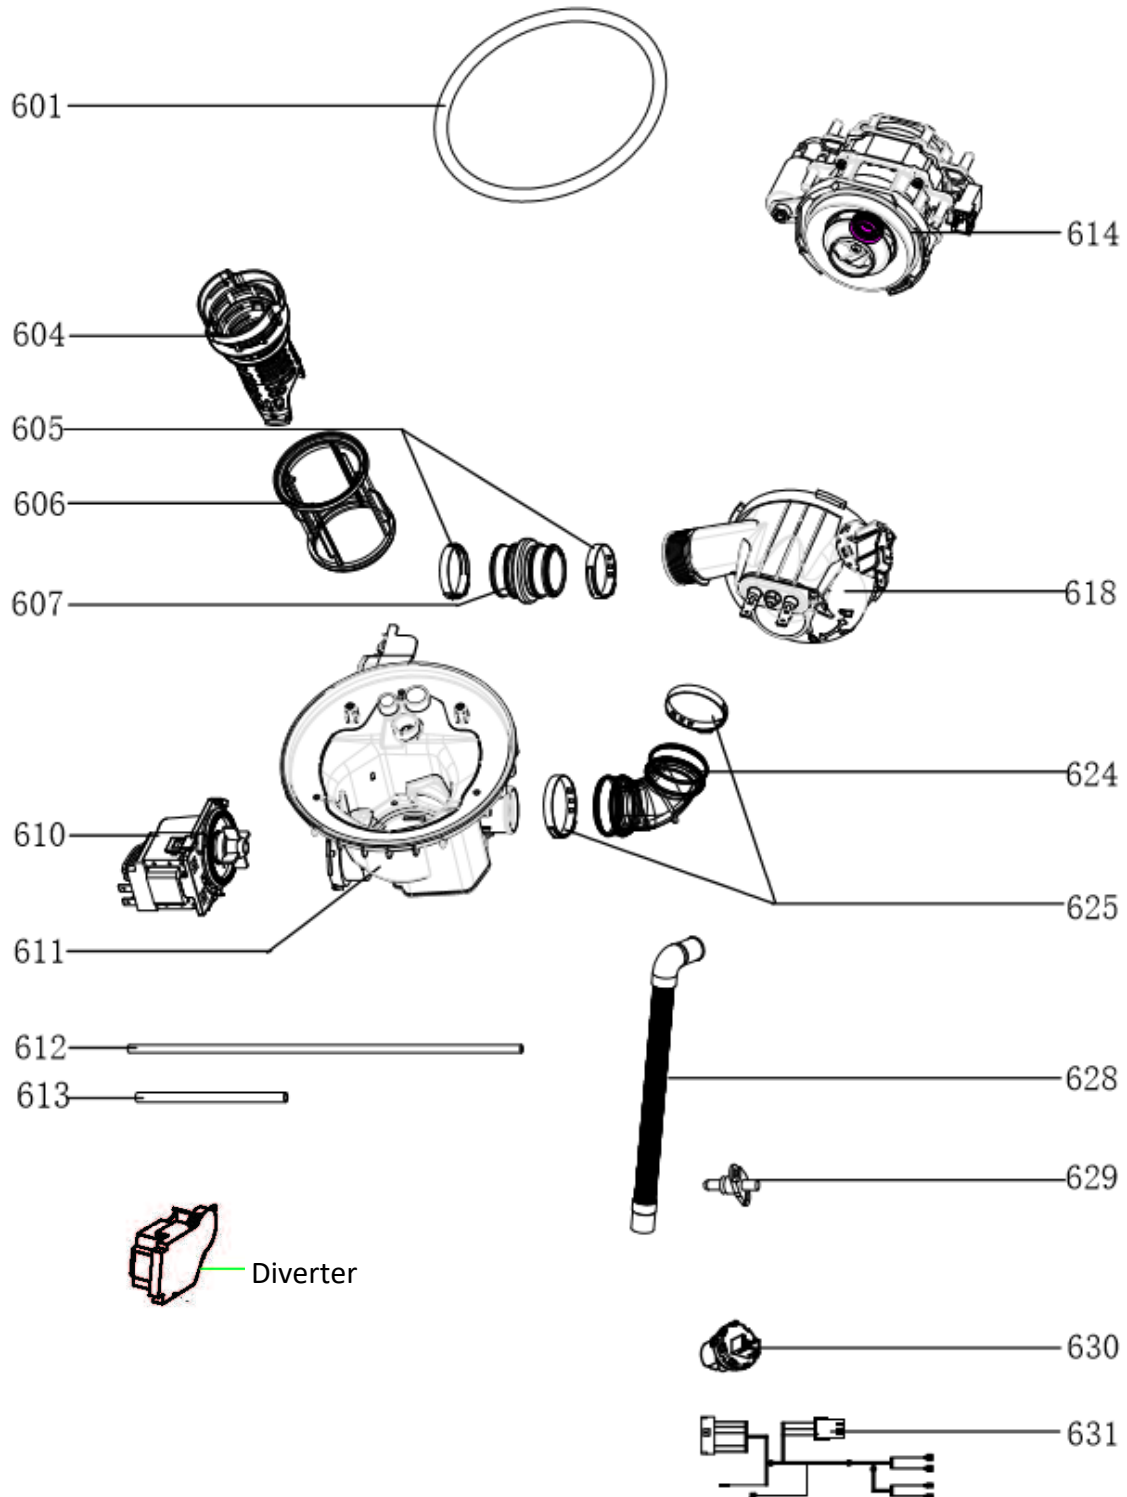

DI651

Caple 60cm Fully Integrated Dishwasher