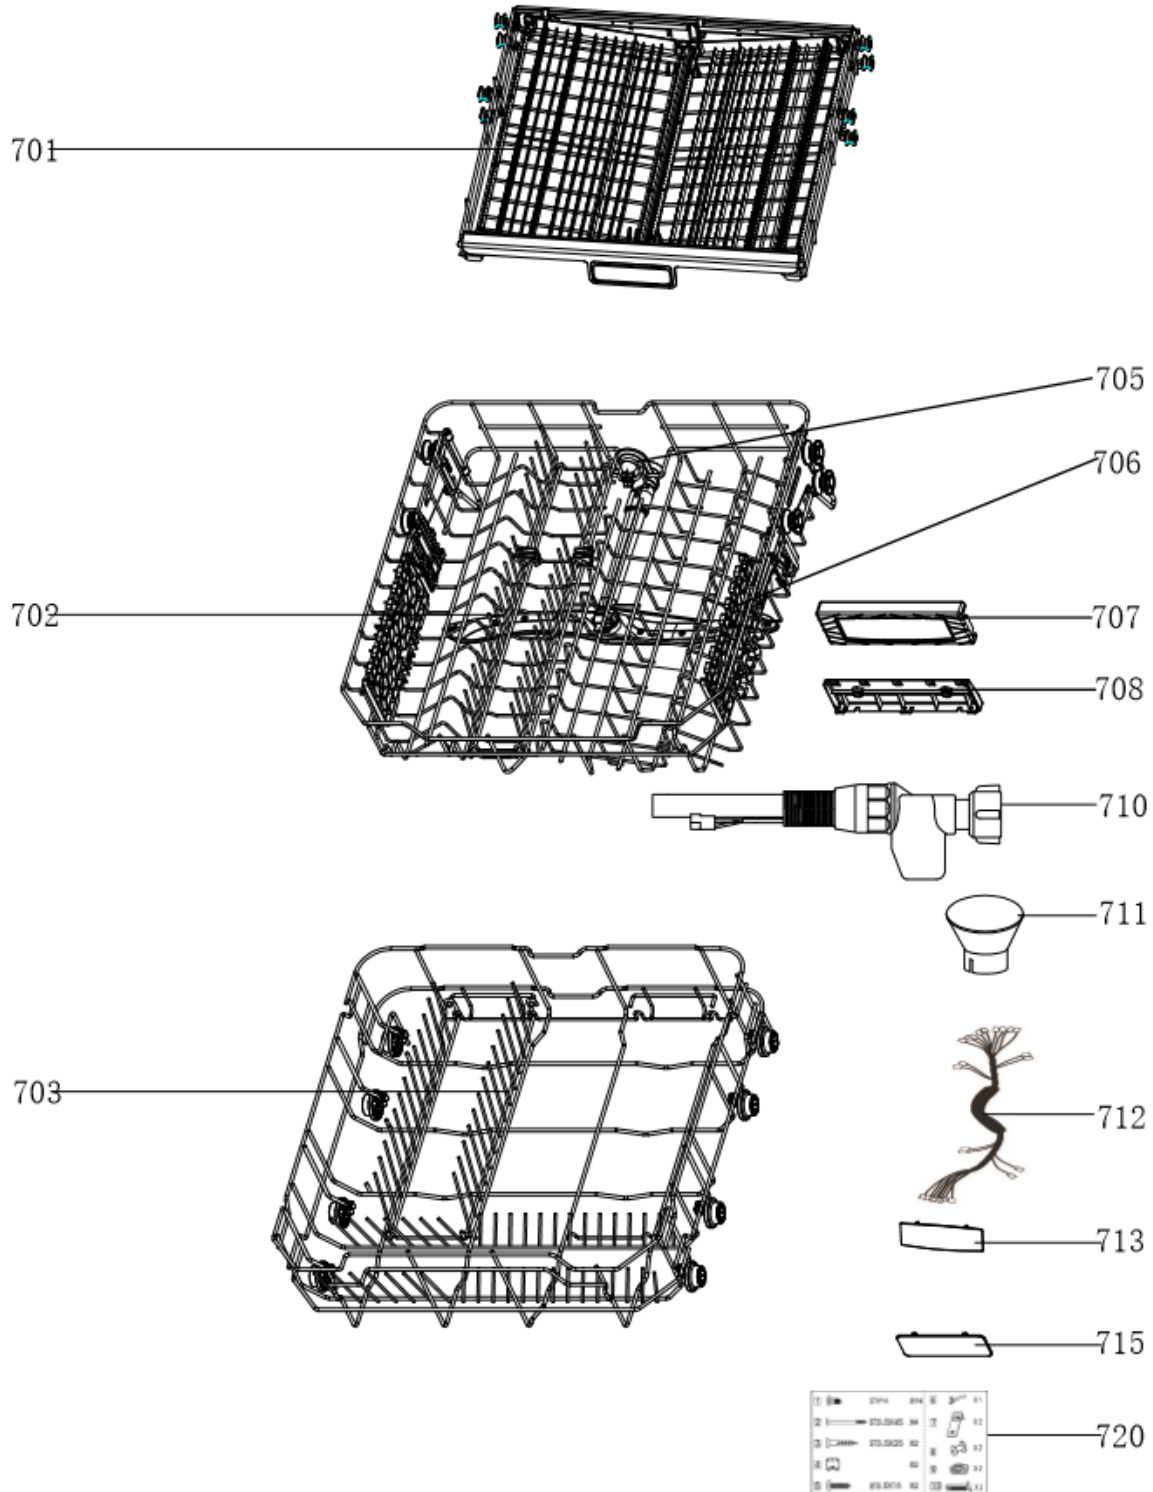

Caple 60cm Fully Integrated Dishwasher

DI651

Caple 60cm Fully Integrated Dishwasher

Item	Part Number	Description	Quantity
101	12176000A32888	Control Panel Patch	1
102	17176000014902	Display Circuit Board	1
104	12176000003843	PCB Box	1
105	12176000019766	Control Panel	1
106	12276000006322	Outer Door	1
202	12276000010825	Inner Door Assembly	1
204	12176000003629	Snap Ring	2
205	12276000001731	Left Hinge Assembly	1
209	17476000001467	Dispenser	1
210	12276000001778	Right Hinge Assembly	1
211	12276000001805	Hinge Join Board	1
212	12176000008565	Lock Buckle Fixing Block	1
213	12176000009495	Door Lock Hook	1
214	12676000001038	Waterproof Silicone Pad	1
302	12276000001216	Left Side Panel Assembly	1
303	12276000000914	Right Side Plate	1
304	12176000003869	Upper Back Support	1
306	12176000008517	Stopper	2
307	12276000001341	Sword Fork Frame Guider(Left)	1
307-a	12276000001344	Sword Fork Frame Guider(Right)	1
309	12176000010336	Basket Bracket	4
311	12176000008444	Support Block	4
313	12176000010412	Rail Support Assembly	4
314	12176000008573	Basket Guider Supporting Holder	4
315	12276000001819	Acoustic Panel	1
316	12176000008496	Stopper	2
317	12276000001357	Upper Basket Guider(Left)	1
317-a	12276000001360	Upper Basket Guider(Right)	1
318	12676000003821	Weather-strip	1
320	17476000000035	Door Switch Assembly	1
321	12176000021784	Absorbent Cotton	1
322	17476000001113	Indicator Lamp	1
323	12676000000745	Sealing Ring	1
324	12176000009535	Nut	1
325	12176000014684	Gas Inlet Pipe Assembly	1
326	12176000009563	Fan Nut	1