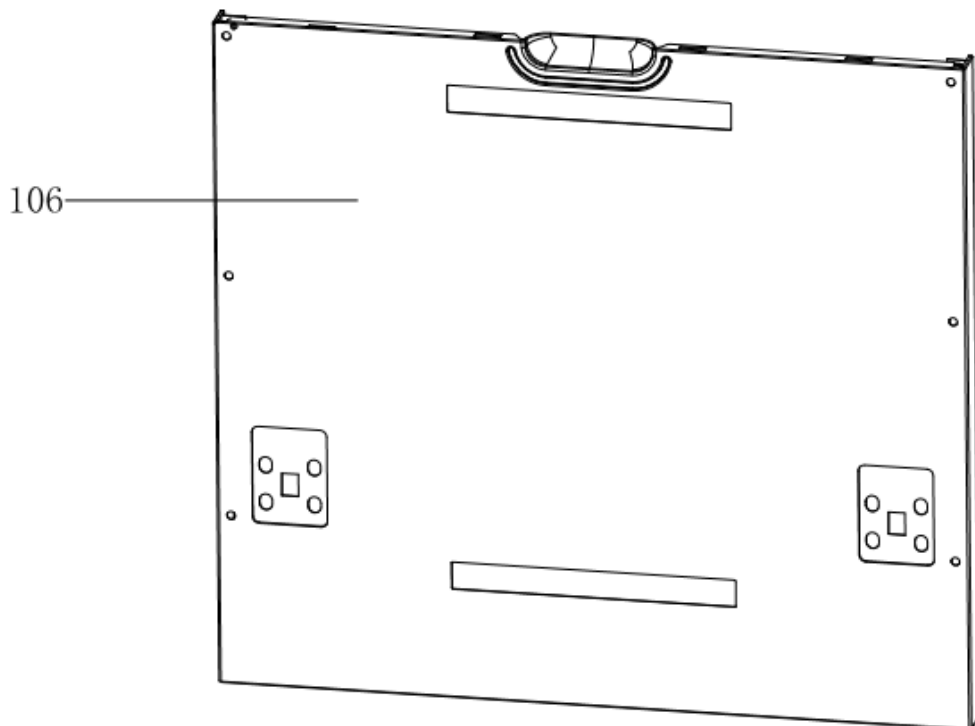

DI651

Caple 60cm Fully Integrated Dishwasher

Technical Manual

DI651

Caple 60cm Fully Integrated Dishwasher

DI651

Caple 60cm Fully Integrated Dishwasher

DI651

Caple 60cm Fully Integrated Dishwasher

DI651

Cadle 60cm Fully Integrated Dishwasher

DI651

Caple 60cm Fully Integrated Dishwasher

DI651

Caple 60cm Fully Integrated Dishwasher

DI651

Caple 60cm Fully Integrated Dishwasher

DI651

Caple 60cm Fully Integrated Dishwasher

Item	Part Number	Description	Quantity
101	12176000A32888	Control Panel Patch	1
102	17176000014902	Display Circuit Board	1
104	12176000003843	PCB Box	1
105	12176000019766	Control Panel	1
106	12276000006322	Outer Door	1
202	12276000010825	Inner Door Assembly	1
204	12176000003629	Snap Ring	2
205	12276000001731	Left Hinge Assembly	1
209	17476000001467	Dispenser	1
210	12276000001778	Right Hinge Assembly	1
211	12276000001805	Hinge Join Board	1
212	12176000008565	Lock Buckle Fixing Block	1
213	12176000009495	Door Lock Hook	1
214	12676000001038	Waterproof Silicone Pad	1
302	12276000001216	Left Side Panel Assembly	1
303	12276000000914	Right Side Plate	1
304	12176000003869	Upper Back Support	1
306	12176000008517	Stopper	2
307	12276000001341	Sword Fork Frame Guider(Left)	1
307-a	12276000001344	Sword Fork Frame Guider(Right)	1
309	12176000010336	Basket Bracket	4
311	12176000008444	Support Block	4
313	12176000010412	Rail Support Assembly	4
314	12176000008573	Basket Guider Supporting Holder	4
315	12276000001819	Acoustic Panel	1
316	12176000008496	Stopper	2
317	12276000001357	Upper Basket Guider(Left)	1
317-a	12276000001360	Upper Basket Guider(Right)	1
318	12676000003821	Weather-strip	1
320	17476000000035	Door Switch Assembly	1
321	12176000021784	Absorbent Cotton	1
322	17476000001113	Indicator Lamp	1
323	12676000000745	Sealing Ring	1
324	12176000009535	Nut	1
325	12176000014684	Gas Inlet Pipe Assembly	1
326	12176000009563	Fan Nut	1