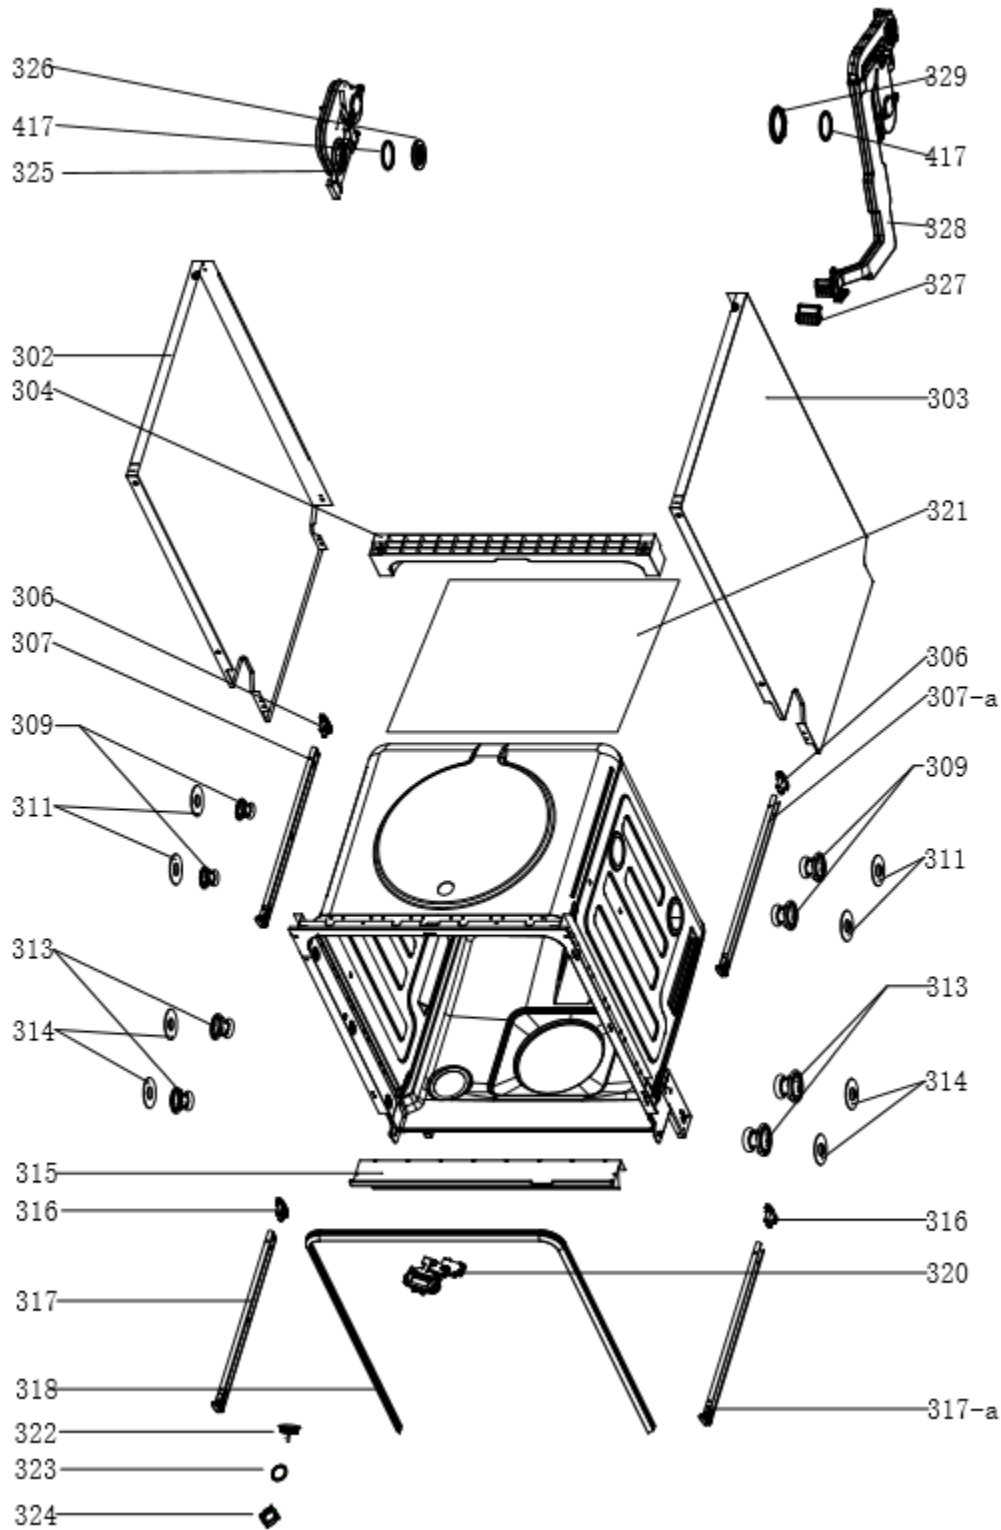

DI651

Caple 60cm Fully Integrated Dishwasher