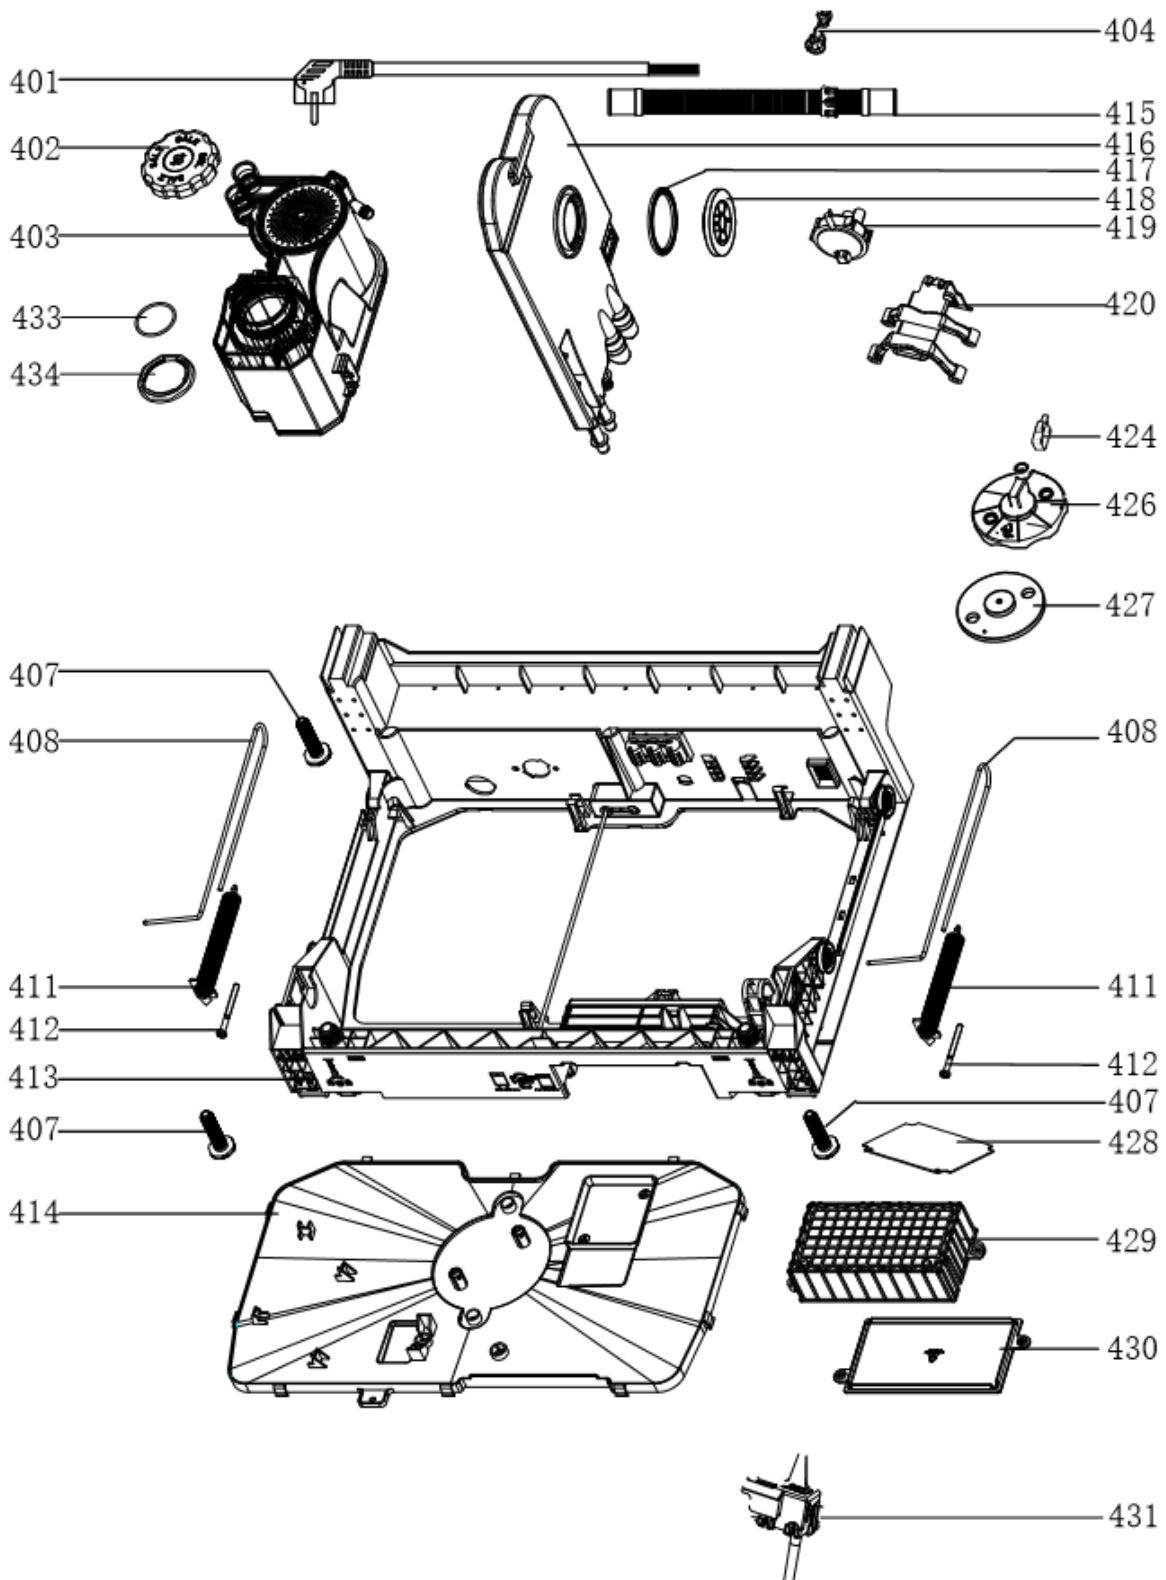

DI651

Cadle 60cm Fully Integrated Dishwasher