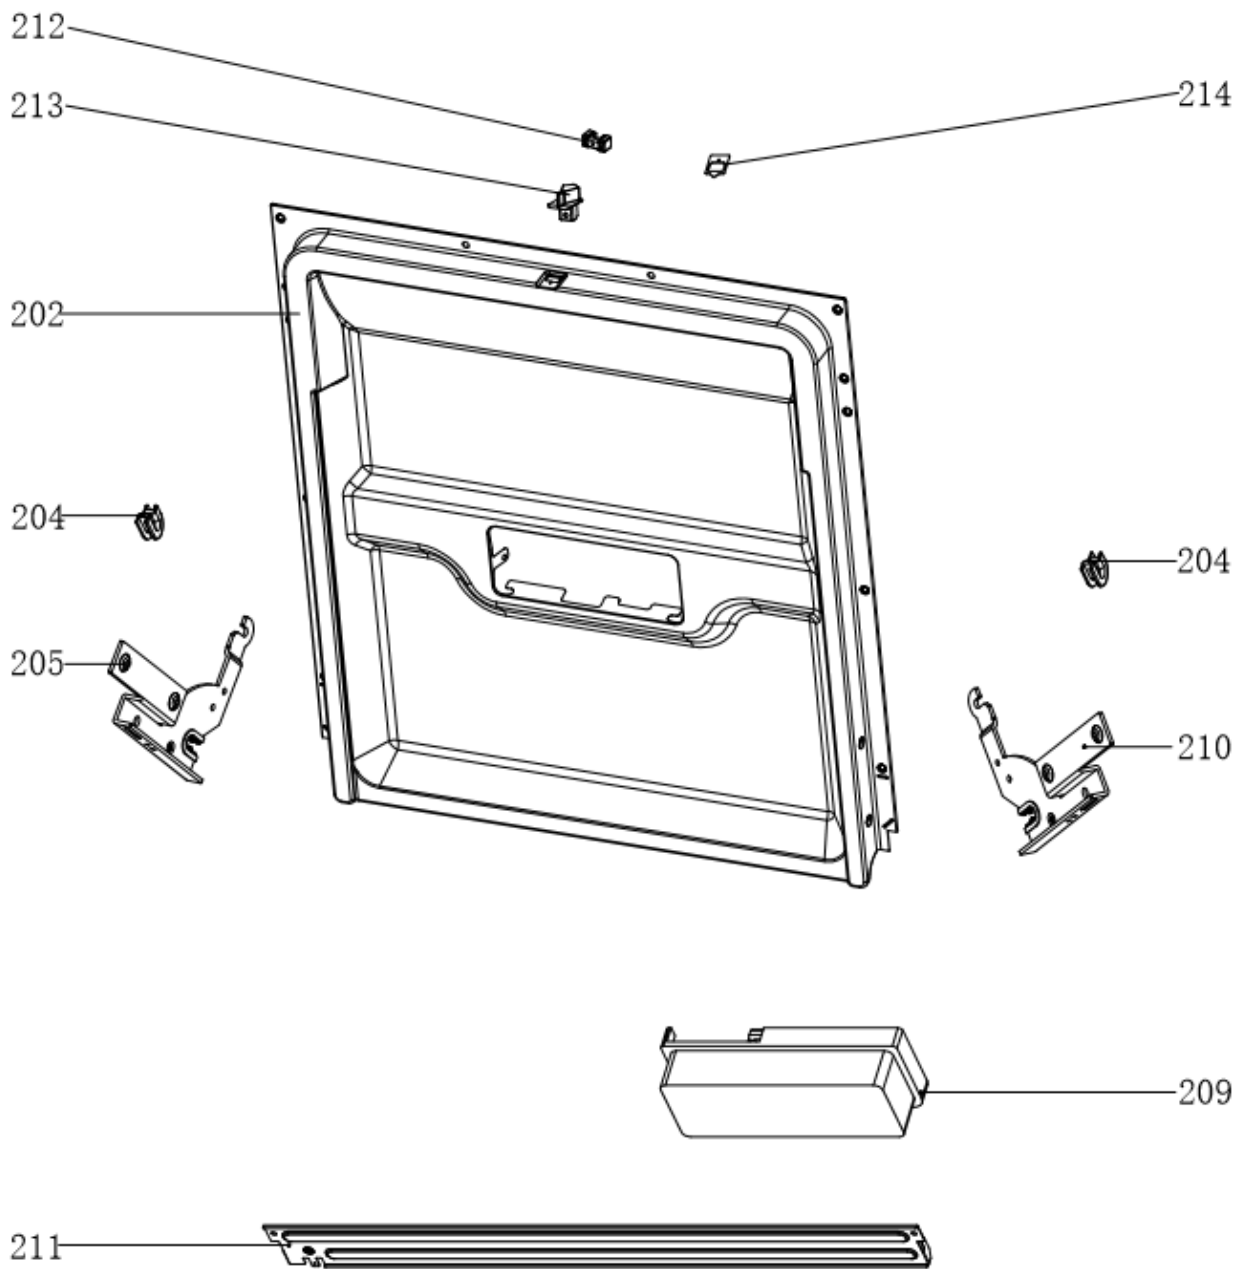

DI651

Caple 60cm Fully Integrated Dishwasher

Technical Manual

DI651

Caple 60cm Fully Integrated Dishwasher

DI651

Caple 60cm Fully Integrated Dishwasher

DI651

Caple 60cm Fully Integrated Dishwasher

DI651

Caple 60cm Fully Integrated Dishwasher

Item	Part Number	Description	Quantity
101	12176000A32888	Control Panel Patch	1
102	17176000014902	Display Circuit Board	1
104	12176000003843	PCB Box	1
105	12176000019766	Control Panel	1
106	12276000006322	Outer Door	1
202	12276000010825	Inner Door Assembly	1
204	12176000003629	Snap Ring	2
205	12276000001731	Left Hinge Assembly	1
209	17476000001467	Dispenser	1
210	12276000001778	Right Hinge Assembly	1
211	12276000001805	Hinge Join Board	1
212	12176000008565	Lock Buckle Fixing Block	1
213	12176000009495	Door Lock Hook	1
214	12676000001038	Waterproof Silicone Pad	1
302	12276000001216	Left Side Panel Assembly	1
303	12276000000914	Right Side Plate	1
304	12176000003869	Upper Back Support	1
306	12176000008517	Stopper	2
307	12276000001341	Sword Fork Frame Guider(Left)	1
307-a	12276000001344	Sword Fork Frame Guider(Right)	1
309	12176000010336	Basket Bracket	4
311	12176000008444	Support Block	4
313	12176000010412	Rail Support Assembly	4
314	12176000008573	Basket Guider Supporting Holder	4
315	12276000001819	Acoustic Panel	1
316	12176000008496	Stopper	2
317	12276000001357	Upper Basket Guider(Left)	1
317-a	12276000001360	Upper Basket Guider(Right)	1
318	12676000003821	Weather-strip	1
320	17476000000035	Door Switch Assembly	1
321	12176000021784	Absorbent Cotton	1
322	17476000001113	Indicator Lamp	1
323	12676000000745	Sealing Ring	1
324	12176000009535	Nut	1
325	12176000014684	Gas Inlet Pipe Assembly	1
326	12176000009563	Fan Nut	1