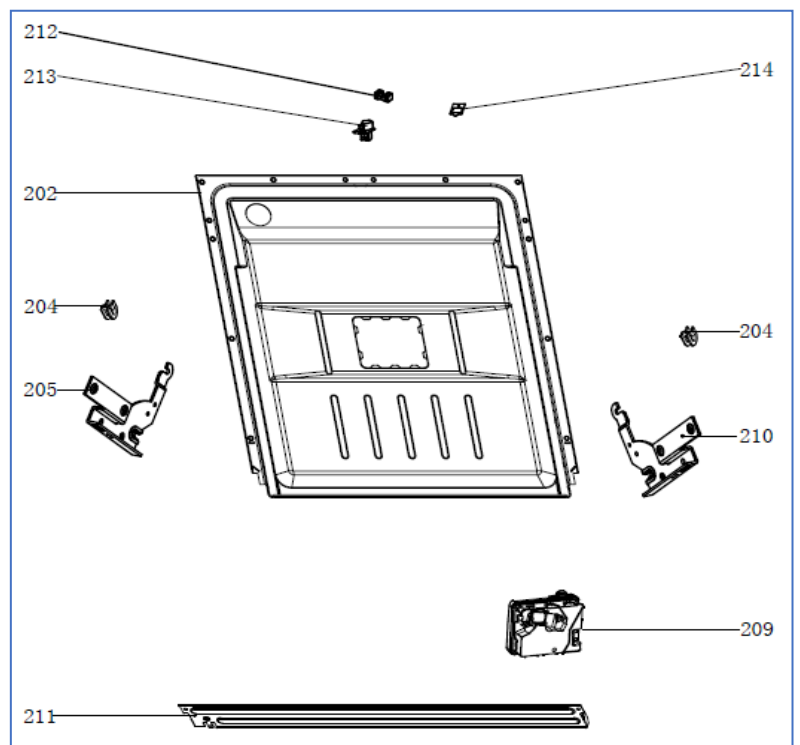

DI642

Caple 60cm Fully Integrated Dishwasher

Technical Manual

D1642

Caple 60cm Fully Integrated Dishwasher

DI642

Caple 60cm Fully Integrated Dishwasher

DI642

Caple 60cm Fully Integrated Dishwasher

DI642

Caple 60cm Fully Integrated Dishwasher

Item	Part Name	Description	Quantity
A01	12176000A46008	Control Panel	1
A04	12176000016844	Light Guide Piece	1
A08	12176000016727	Button	1
A09	12176000016725	Button	1
A10	12176000016724	Button	1
A11	12176000016728	Button	1
A14	12976000000141	Spring	4
A17	12276000A29370	Control Panel Patch	1
A20	12176000016845	Display Window	1
A22	12276000014971	Outer door	1
A24	17176000A06740	Display Circuit Board	1
202	12276000011903	Inner Door Assembly	1
204	12176000003629	Snap Ring	2
205	12276000001731	Left Hinge Assembly	1
209	17476000008522	Dispenser S/N AAG102031000895-AAG102031001056	1
209	17476000008523	Dispenser for other serial numbers	1
210	12276000001778	Right hinge Assembly	1
211	12276000001852	Hinge Join Board	1
212	12176000008565	Lock Buckle Fixing Block	1
213	12176000009495	Door Lock Hook	1
214	12676000001038	Waterproof Silicone Pad	1
302	12276000014952	Left Side Panel Assembly	1
303	12276000014953	Right Side Plate	1
304	12176000003869	Upper Back Support	1
306	12176000008517	Stopper	2
307	12276000001341	Sword Fork Frame Guider(Left)	1
307-a	12276000001344	Sword Fork Frame Guider(Right)	1
309	12176000026010	Guide Rail Support	4
311	12176000008444	Support Block	4
313	12176000010412	Rail Support Assembly	4
314	12176000008573	Basket Guider Supporting Holder	4
315	12276000001833	Acoustic Panel	1
316	12176000008496	Stopper	2
317	12276000001357	Upper Basket Guider(Left)	1
317-a	12276000001360	Upper Basket Guider(Right)	1
318	12676000000846	Weather-strip	1
320	17476000A04135	Door Switch Assembly	1
321	12176000010268	Back Plate	1
401	17476000007396	Power Cord	1