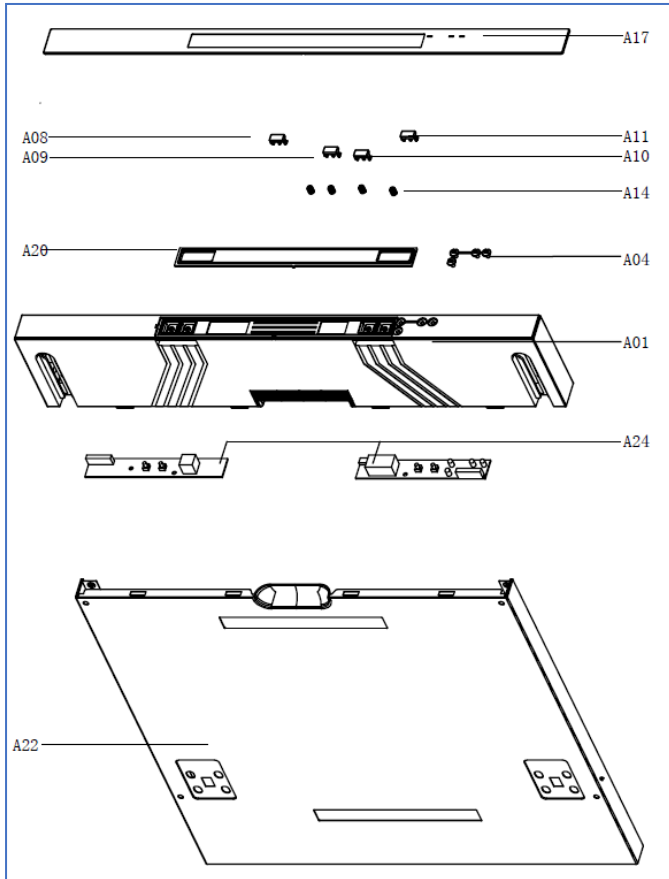

DI642

Caple 60cm Fully Integrated Dishwasher

Technical Manual

D1642

Caple 60cm Fully Integrated Dishwasher

DI642

Caple 60cm Fully Integrated Dishwasher

DI642

Caple 60cm Fully Integrated Dishwasher

DI642

Caple 60cm Fully Integrated Dishwasher

Item	Part Name	Description	Quantity
A01	12176000A46008	Control Panel	1
A04	12176000016844	Light Guide Piece	1
A08	12176000016727	Button	1
A09	12176000016725	Button	1
A10	12176000016724	Button	1
A11	12176000016728	Button	1
A14	12976000000141	Spring	4
A17	12276000A29370	Control Panel Patch	1
A20	12176000016845	Display Window	1
A22	12276000014971	Outer door	1
A24	17176000A06740	Display Circuit Board	1
202	12276000011903	Inner Door Assembly	1
204	12176000003629	Snap Ring	2
205	12276000001731	Left Hinge Assembly	1
209	17476000008522	Dispenser S/N AAG102031000895-AAG102031001056	1
209	17476000008523	Dispenser for other serial numbers	1
210	12276000001778	Right hinge Assembly	1
211	12276000001852	Hinge Join Board	1
212	12176000008565	Lock Buckle Fixing Block	1
213	12176000009495	Door Lock Hook	1
214	12676000001038	Waterproof Silicone Pad	1
302	12276000014952	Left Side Panel Assembly	1
303	12276000014953	Right Side Plate	1
304	12176000003869	Upper Back Support	1
306	12176000008517	Stopper	2
307	12276000001341	Sword Fork Frame Guider(Left)	1
307-a	12276000001344	Sword Fork Frame Guider(Right)	1
309	12176000026010	Guide Rail Support	4
311	12176000008444	Support Block	4
313	12176000010412	Rail Support Assembly	4
314	12176000008573	Basket Guider Supporting Holder	4
315	12276000001833	Acoustic Panel	1
316	12176000008496	Stopper	2
317	12276000001357	Upper Basket Guider(Left)	1
317-a	12276000001360	Upper Basket Guider(Right)	1
318	12676000000846	Weather-strip	1
320	17476000A04135	Door Switch Assembly	1
321	12176000010268	Back Plate	1
401	17476000007396	Power Cord	1