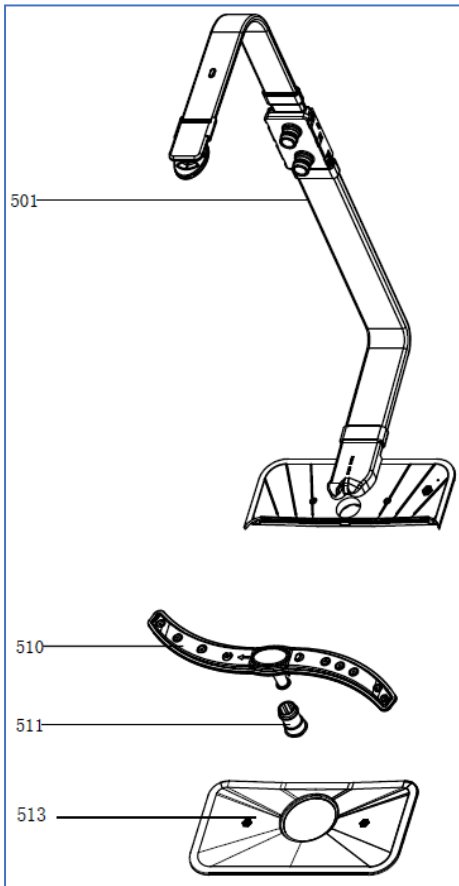

DI642

Caple 60cm Fully Integrated Dishwasher

Technical Manual

D1642

Caple 60cm Fully Integrated Dishwasher

DI642

Caple 60cm Fully Integrated Dishwasher

DI642

Caple 60cm Fully Integrated Dishwasher

DI642

Caple 60cm Fully Integrated Dishwasher

Item	Part Name	Description	Quantity
A01	12176000A46008	Control Panel	1
A04	12176000016844	Light Guide Piece	1
A08	12176000016727	Button	1
A09	12176000016725	Button	1
A10	12176000016724	Button	1
A11	12176000016728	Button	1
A14	12976000000141	Spring	4
A17	12276000A29370	Control Panel Patch	1
A20	12176000016845	Display Window	1
A22	12276000014971	Outer door	1
A24	17176000A06740	Display Circuit Board	1
202	12276000011903	Inner Door Assembly	1
204	12176000003629	Snap Ring	2
205	12276000001731	Left Hinge Assembly	1
209	17476000008522	Dispenser S/N AAG102031000895-AAG102031001056	1
209	17476000008523	Dispenser for other serial numbers	1
210	12276000001778	Right hinge Assembly	1
211	12276000001852	Hinge Join Board	1
212	12176000008565	Lock Buckle Fixing Block	1
213	12176000009495	Door Lock Hook	1
214	12676000001038	Waterproof Silicone Pad	1
302	12276000014952	Left Side Panel Assembly	1
303	12276000014953	Right Side Plate	1
304	12176000003869	Upper Back Support	1
306	12176000008517	Stopper	2
307	12276000001341	Sword Fork Frame Guider(Left)	1
307-a	12276000001344	Sword Fork Frame Guider(Right)	1
309	12176000026010	Guide Rail Support	4
311	12176000008444	Support Block	4
313	12176000010412	Rail Support Assembly	4
314	12176000008573	Basket Guider Supporting Holder	4
315	12276000001833	Acoustic Panel	1
316	12176000008496	Stopper	2
317	12276000001357	Upper Basket Guider(Left)	1
317-a	12276000001360	Upper Basket Guider(Right)	1
318	12676000000846	Weather-strip	1
320	17476000A04135	Door Switch Assembly	1
321	12176000010268	Back Plate	1
401	17476000007396	Power Cord	1