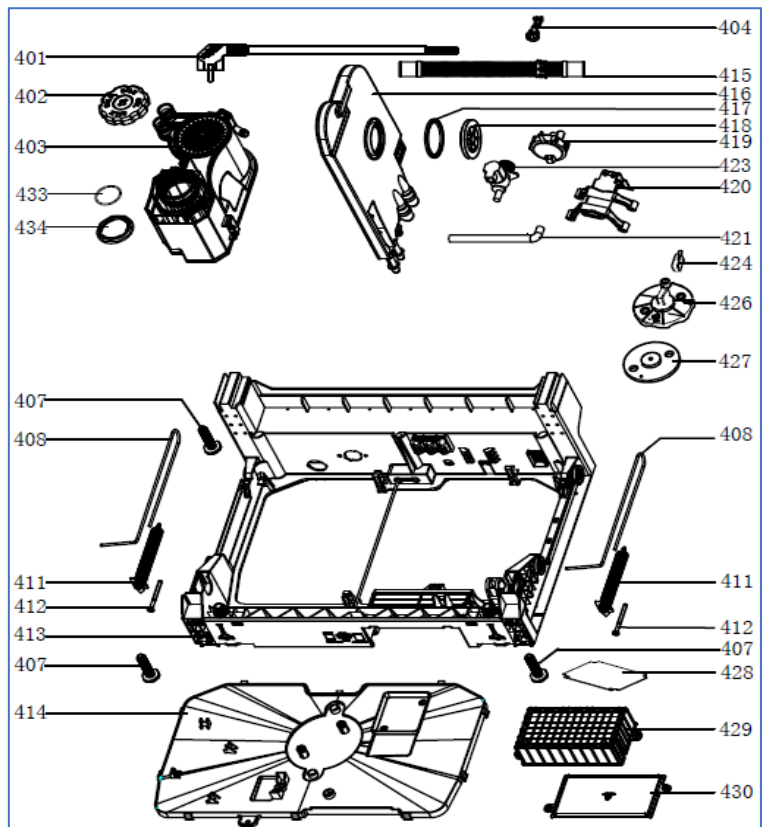

DI642

Caple 60cm Fully Integrated Dishwasher