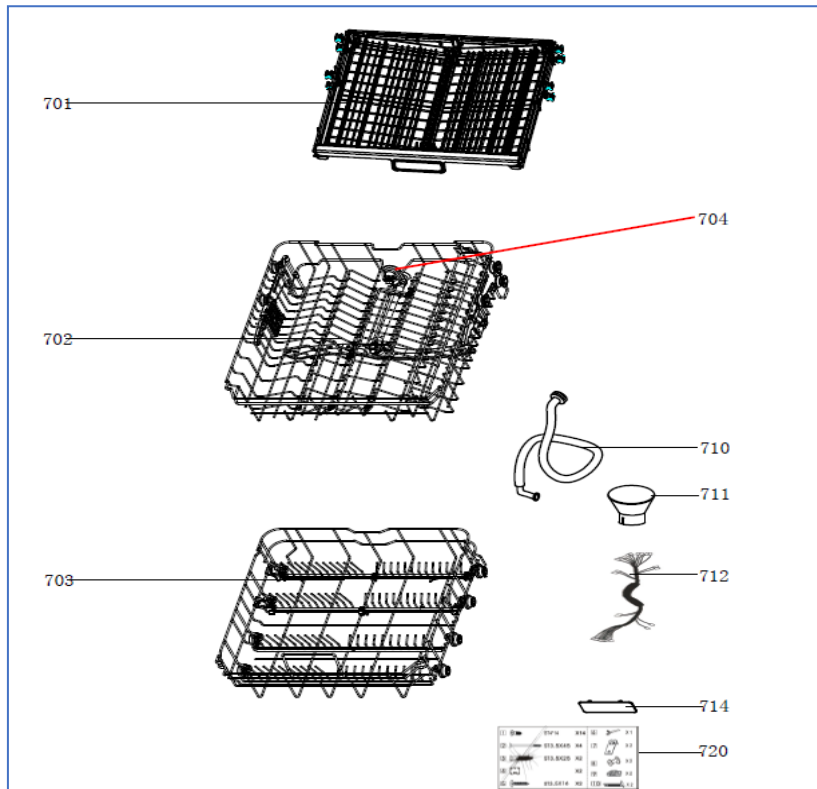

DI642

Caple 60cm Fully Integrated Dishwasher

Technical Manual

D1642

Caple 60cm Fully Integrated Dishwasher

DI642

Caple 60cm Fully Integrated Dishwasher

DI642

Caple 60cm Fully Integrated Dishwasher

DI642

Caple 60cm Fully Integrated Dishwasher

Item	Part Name	Description	Quantity
A01	12176000A46008	Control Panel	1
A04	12176000016844	Light Guide Piece	1
A08	12176000016727	Button	1
A09	12176000016725	Button	1
A10	12176000016724	Button	1
A11	12176000016728	Button	1
A14	12976000000141	Spring	4
A17	12276000A29370	Control Panel Patch	1
A20	12176000016845	Display Window	1
A22	12276000014971	Outer door	1
A24	17176000A06740	Display Circuit Board	1
202	12276000011903	Inner Door Assembly	1
204	12176000003629	Snap Ring	2
205	12276000001731	Left Hinge Assembly	1
209	17476000008522	Dispenser S/N AAG102031000895-AAG102031001056	1
209	17476000008523	Dispenser for other serial numbers	1
210	12276000001778	Right hinge Assembly	1
211	12276000001852	Hinge Join Board	1
212	12176000008565	Lock Buckle Fixing Block	1
213	12176000009495	Door Lock Hook	1
214	12676000001038	Waterproof Silicone Pad	1
302	12276000014952	Left Side Panel Assembly	1
303	12276000014953	Right Side Plate	1
304	12176000003869	Upper Back Support	1
306	12176000008517	Stopper	2
307	12276000001341	Sword Fork Frame Guider(Left)	1
307-a	12276000001344	Sword Fork Frame Guider(Right)	1
309	12176000026010	Guide Rail Support	4
311	12176000008444	Support Block	4
313	12176000010412	Rail Support Assembly	4
314	12176000008573	Basket Guider Supporting Holder	4
315	12276000001833	Acoustic Panel	1
316	12176000008496	Stopper	2
317	12276000001357	Upper Basket Guider(Left)	1
317-a	12276000001360	Upper Basket Guider(Right)	1
318	12676000000846	Weather-strip	1
320	17476000A04135	Door Switch Assembly	1
321	12176000010268	Back Plate	1
401	17476000007396	Power Cord	1