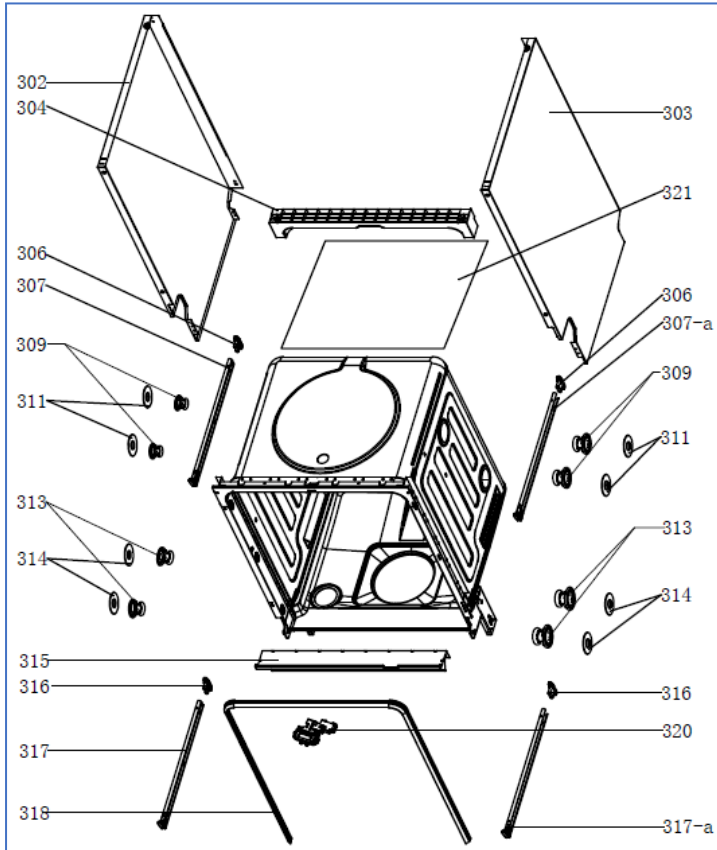

DI642

Caple 60cm Fully Integrated Dishwasher

Technical Manual

D1642

Caple 60cm Fully Integrated Dishwasher

DI642

Caple 60cm Fully Integrated Dishwasher

DI642

Caple 60cm Fully Integrated Dishwasher

DI642

Caple 60cm Fully Integrated Dishwasher

Item	Part Name	Description	Quantity
A01	12176000A46008	Control Panel	1
A04	12176000016844	Light Guide Piece	1
A08	12176000016727	Button	1
A09	12176000016725	Button	1
A10	12176000016724	Button	1
A11	12176000016728	Button	1
A14	12976000000141	Spring	4
A17	12276000A29370	Control Panel Patch	1
A20	12176000016845	Display Window	1
A22	12276000014971	Outer door	1
A24	17176000A06740	Display Circuit Board	1
202	12276000011903	Inner Door Assembly	1
204	12176000003629	Snap Ring	2
205	12276000001731	Left Hinge Assembly	1
209	17476000008522	Dispenser S/N AAG102031000895-AAG102031001056	1
209	17476000008523	Dispenser for other serial numbers	1
210	12276000001778	Right hinge Assembly	1
211	12276000001852	Hinge Join Board	1
212	12176000008565	Lock Buckle Fixing Block	1
213	12176000009495	Door Lock Hook	1
214	12676000001038	Waterproof Silicone Pad	1
302	12276000014952	Left Side Panel Assembly	1
303	12276000014953	Right Side Plate	1
304	12176000003869	Upper Back Support	1
306	12176000008517	Stopper	2
307	12276000001341	Sword Fork Frame Guider(Left)	1
307-a	12276000001344	Sword Fork Frame Guider(Right)	1
309	12176000026010	Guide Rail Support	4
311	12176000008444	Support Block	4
313	12176000010412	Rail Support Assembly	4
314	12176000008573	Basket Guider Supporting Holder	4
315	12276000001833	Acoustic Panel	1
316	12176000008496	Stopper	2
317	12276000001357	Upper Basket Guider(Left)	1
317-a	12276000001360	Upper Basket Guider(Right)	1
318	12676000000846	Weather-strip	1
320	17476000A04135	Door Switch Assembly	1
321	12176000010268	Back Plate	1
401	17476000007396	Power Cord	1