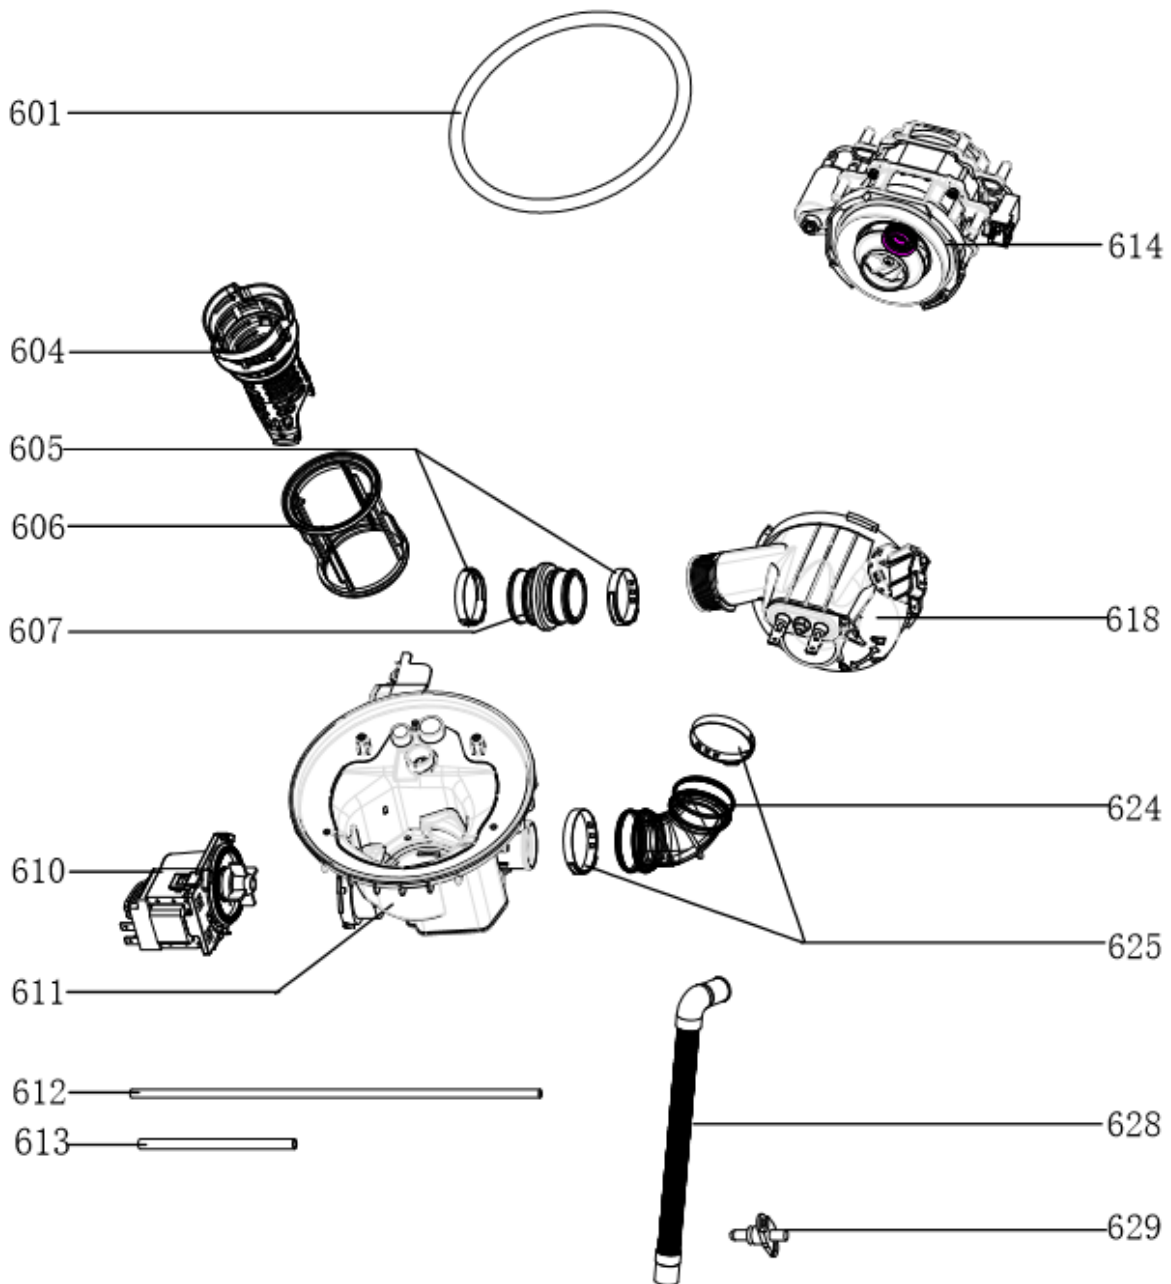

DI641

Caple 60cm Fully Integrated Dishwasher