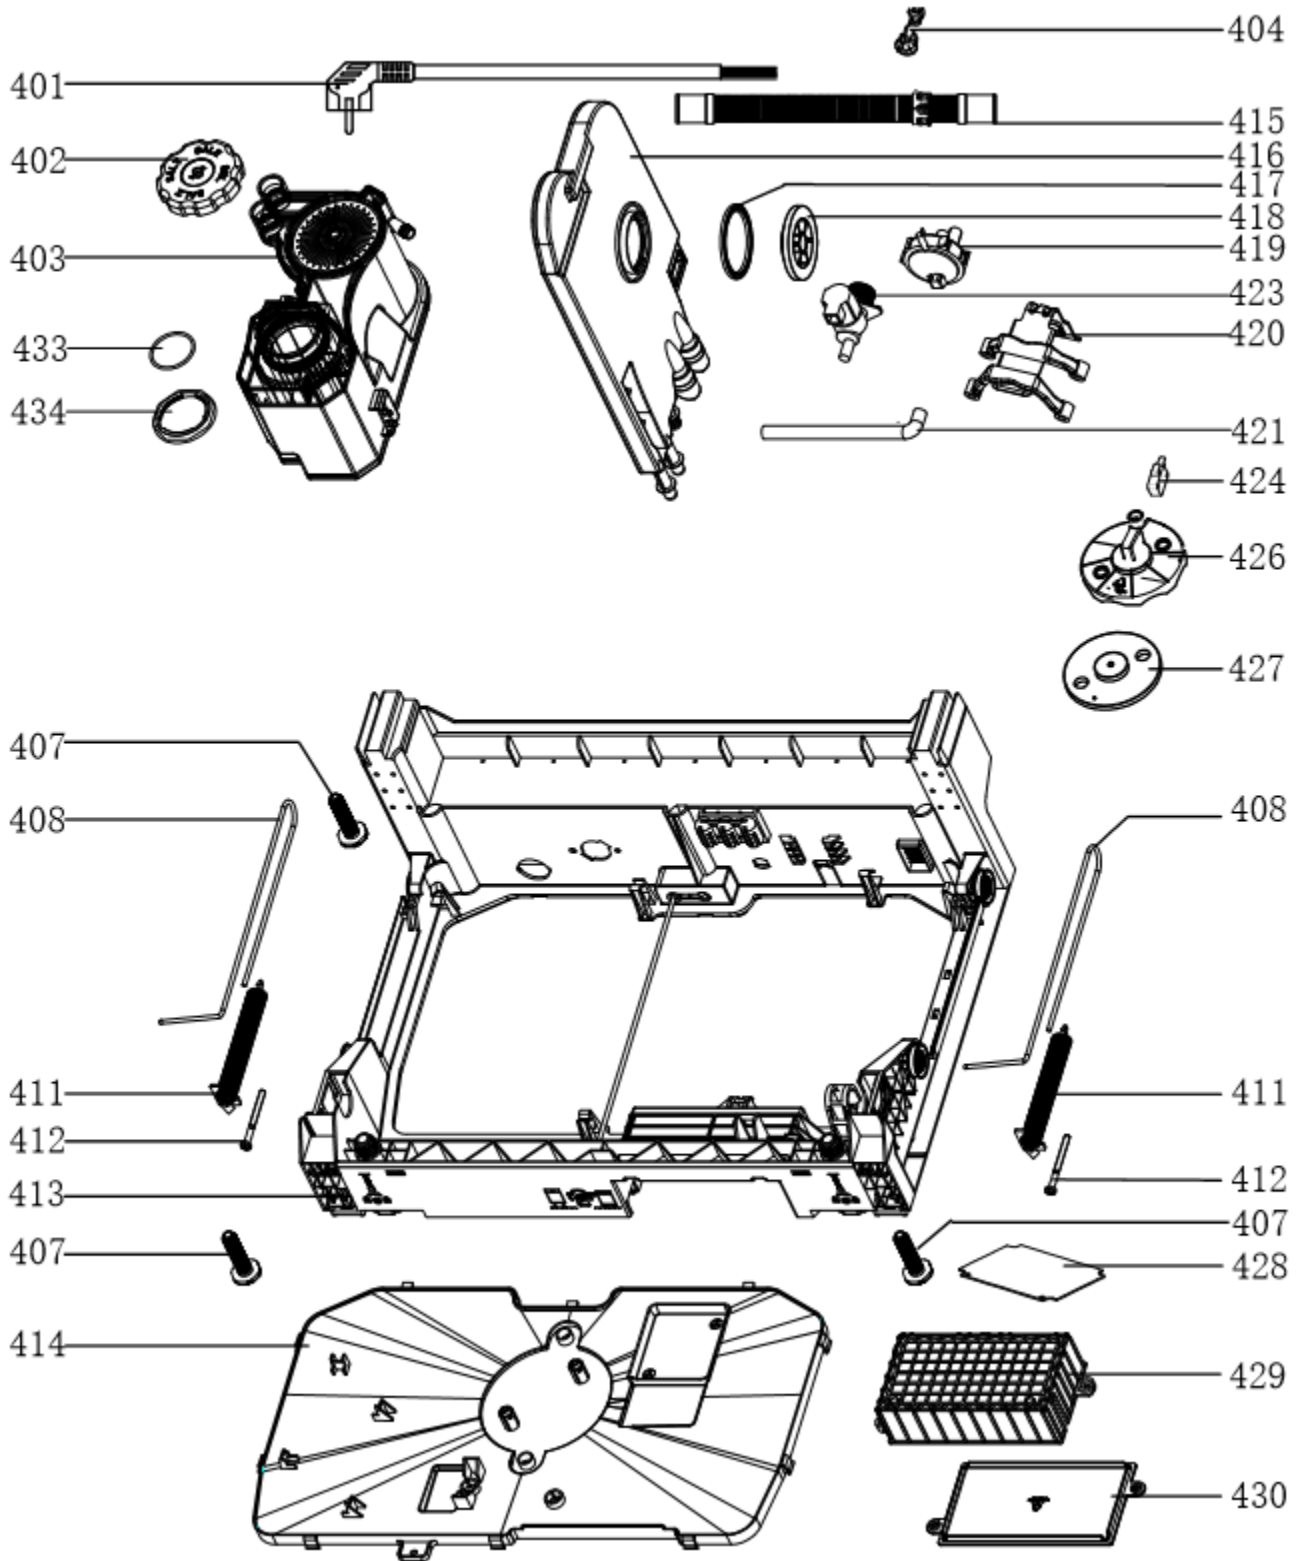

DI641

Cadle 60cm Fully Integrated Dishwasher