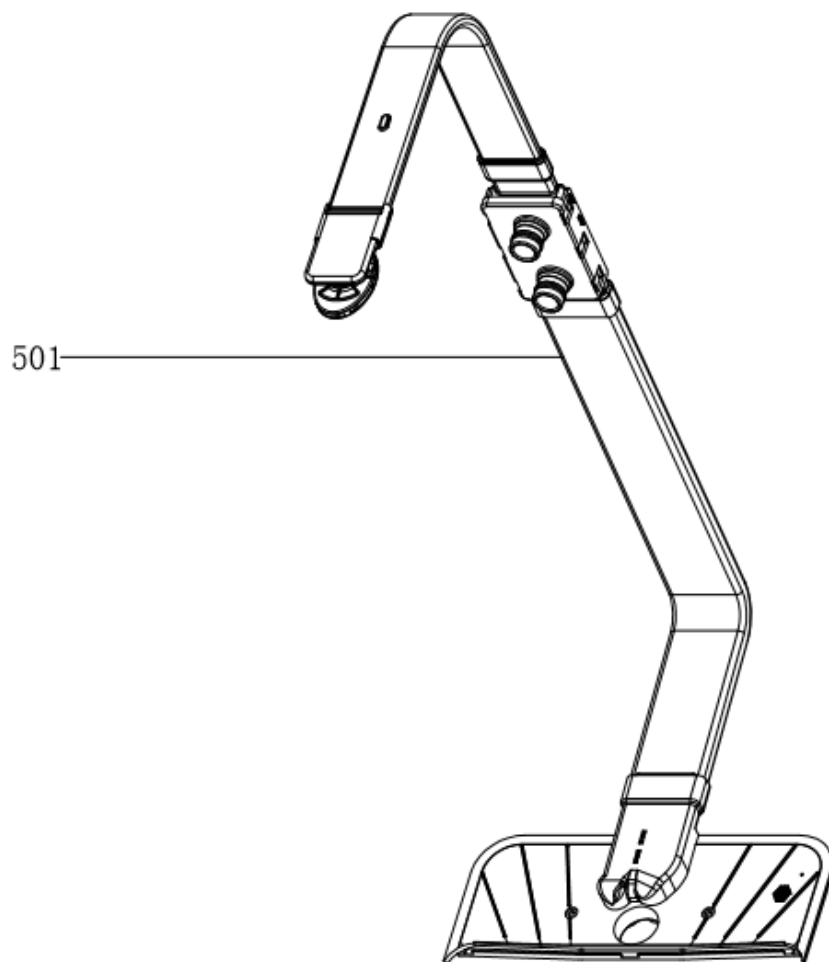

Caple 60cm Fully Integrated Dishwasher

DI641

Cadle 60cm Fully Integrated Dishwasher

DI641

Caple 60cm Fully Integrated Dishwasher

DI641

Caple 60cm Fully Integrated Dishwasher

DI641

Caple 60cm Fully Integrated Dishwasher

DI641

Caple 60cm Fully Integrated Dishwasher

Item	Part Number	Description	Quantity
101	12276000A21808	Control Panel Patch	1
103	12176000016727	Power Button	1
104	12176000016725	Program Button	1
105	12176000016724	Delay Button	1
106	12176000016728	Half Load Button	1
107	12976000000141	Spring	4
108	12176000016845	Display Window	1
109	12176000016844	Light Guide Piece	1
110	12176000017644	Control Panel	1
111	17176000015748	Display Circuit Board	1
112	12276000006322	Outer Door	1
202	12276000005218	Inner Door Assembly	1
204	12176000003629	Snap Ring	2
205	12276000001731	Left Hinge Assembly	1
209	17476000001467	Dispenser	1
210	12276000001778	Right hinge Assembly	1
211	12276000001805	Hinge Join Board	1
212	12176000008565	Lock Buckle Fixing Block	1
213	12176000009495	Door Lock Hook	1
214	12676000001038	Waterproof Silicone Pad	1
302	12276000000979	Left Side Panel Assembly	1
303	12276000001132	Right Side Plate	1
304	12176000003869	Upper Back Support	1
306	12176000008517	Stopper	2
307	12276000001341	Sword Fork Frame Guider(Left)	1
307-a	12276000001344	Sword Fork Frame Guider(Right)	1
309	12176000026010	Guide Rail Support	4
311	12176000008444	Support Block	4
313	12176000010412	Rail Support Assembly	4
314	12176000008573	Basket Guider Supporting Holder	4
315	12276000001833	Acoustic Panel	1
316	12176000008496	Stopper	2
317	12276000001357	Upper Basket Guider(Left)	1
317-a	12276000001360	Upper Basket Guider(Right)	1
318	12676000003821	Weather-strip	1
320	17476000000035	Door Switch Assembly	1
321	12176000021784	Absorbent Cotton	1
401	17476000007392	Power Cord	1
402	12176000010640	Softener Cover Assembly	1