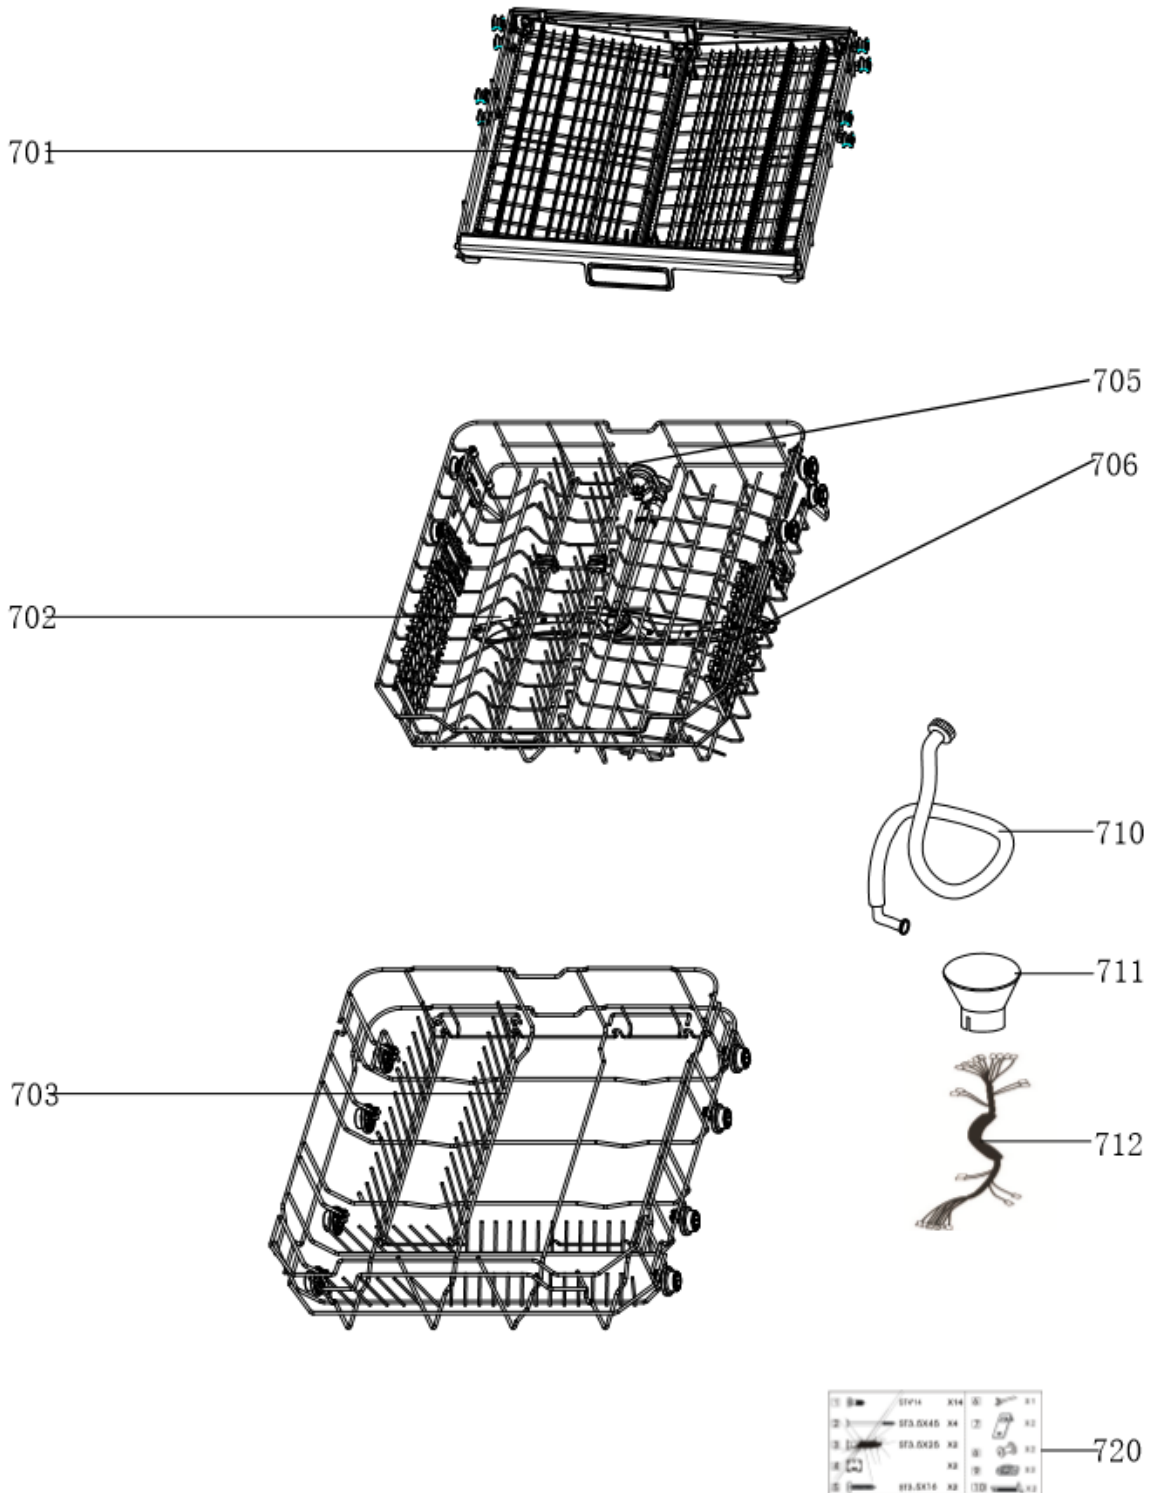

Caple 60cm Fully Integrated Dishwasher

DI641

Caple 60cm Fully Integrated Dishwasher

Item	Part Number	Description	Quantity
101	12276000A21808	Control Panel Patch	1
103	12176000016727	Power Button	1
104	12176000016725	Program Button	1
105	12176000016724	Delay Button	1
106	12176000016728	Half Load Button	1
107	12976000000141	Spring	4
108	12176000016845	Display Window	1
109	12176000016844	Light Guide Piece	1
110	12176000017644	Control Panel	1
111	17176000015748	Display Circuit Board	1
112	12276000006322	Outer Door	1
202	12276000005218	Inner Door Assembly	1
204	12176000003629	Snap Ring	2
205	12276000001731	Left Hinge Assembly	1
209	17476000001467	Dispenser	1
210	12276000001778	Right hinge Assembly	1
211	12276000001805	Hinge Join Board	1
212	12176000008565	Lock Buckle Fixing Block	1
213	12176000009495	Door Lock Hook	1
214	12676000001038	Waterproof Silicone Pad	1
302	12276000000979	Left Side Panel Assembly	1
303	12276000001132	Right Side Plate	1
304	12176000003869	Upper Back Support	1
306	12176000008517	Stopper	2
307	12276000001341	Sword Fork Frame Guider(Left)	1
307-a	12276000001344	Sword Fork Frame Guider(Right)	1
309	12176000026010	Guide Rail Support	4
311	12176000008444	Support Block	4
313	12176000010412	Rail Support Assembly	4
314	12176000008573	Basket Guider Supporting Holder	4
315	12276000001833	Acoustic Panel	1
316	12176000008496	Stopper	2
317	12276000001357	Upper Basket Guider(Left)	1
317-a	12276000001360	Upper Basket Guider(Right)	1
318	12676000003821	Weather-strip	1
320	17476000000035	Door Switch Assembly	1
321	12176000021784	Absorbent Cotton	1
401	17476000007392	Power Cord	1
402	12176000010640	Softener Cover Assembly	1