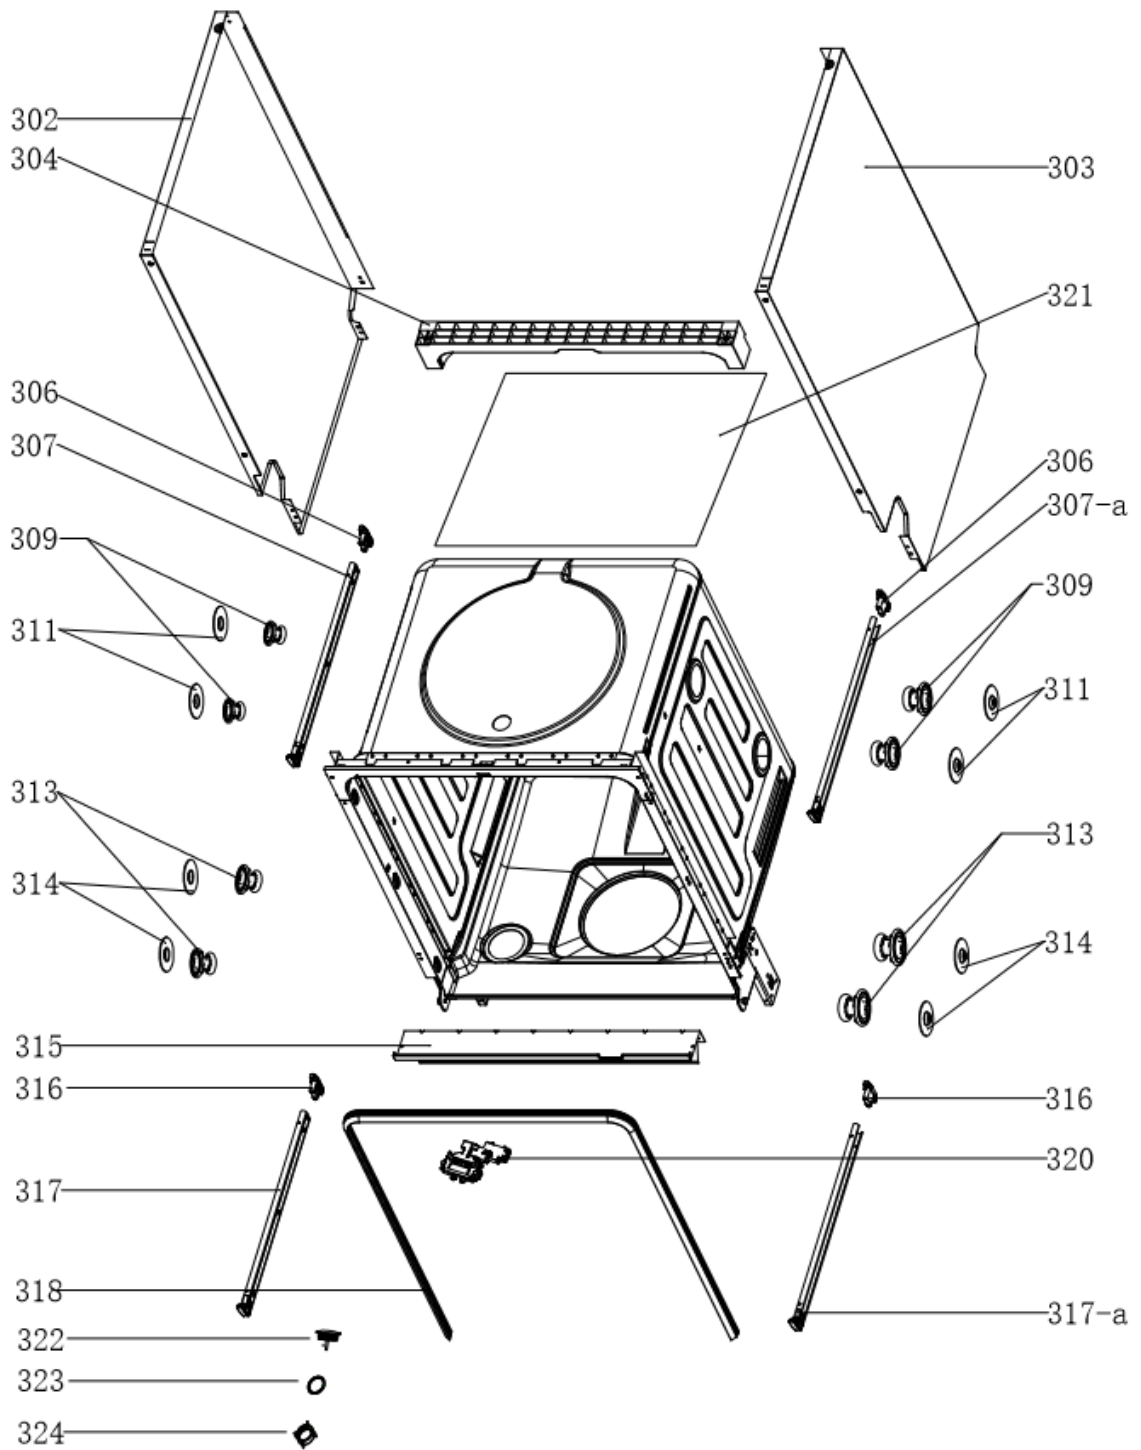

DI641

Caple 60cm Fully Integrated Dishwasher