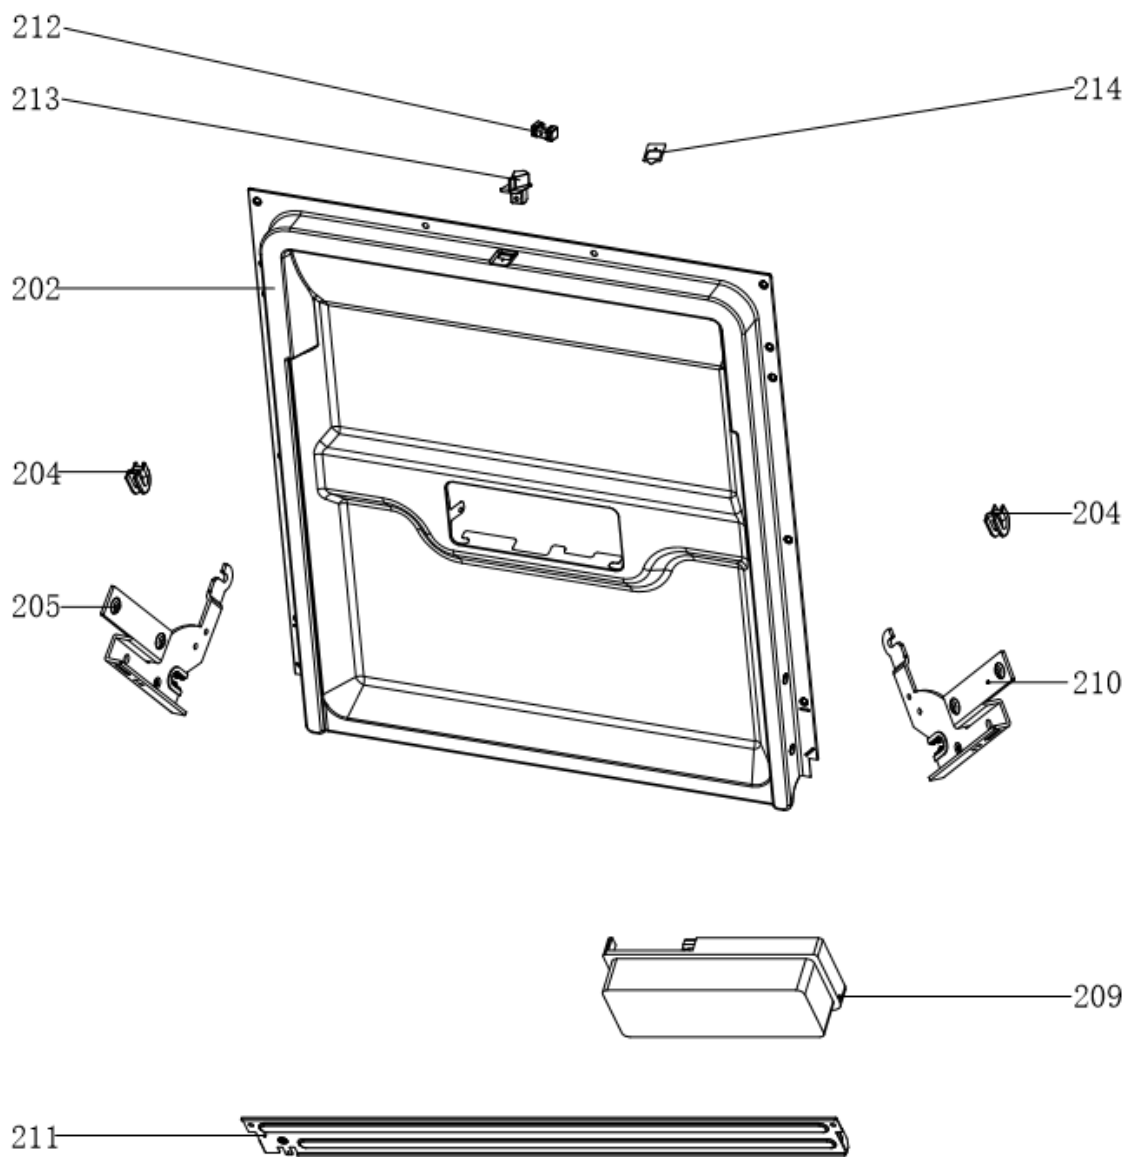

DI641

Caple 60cm Fully Integrated Dishwasher