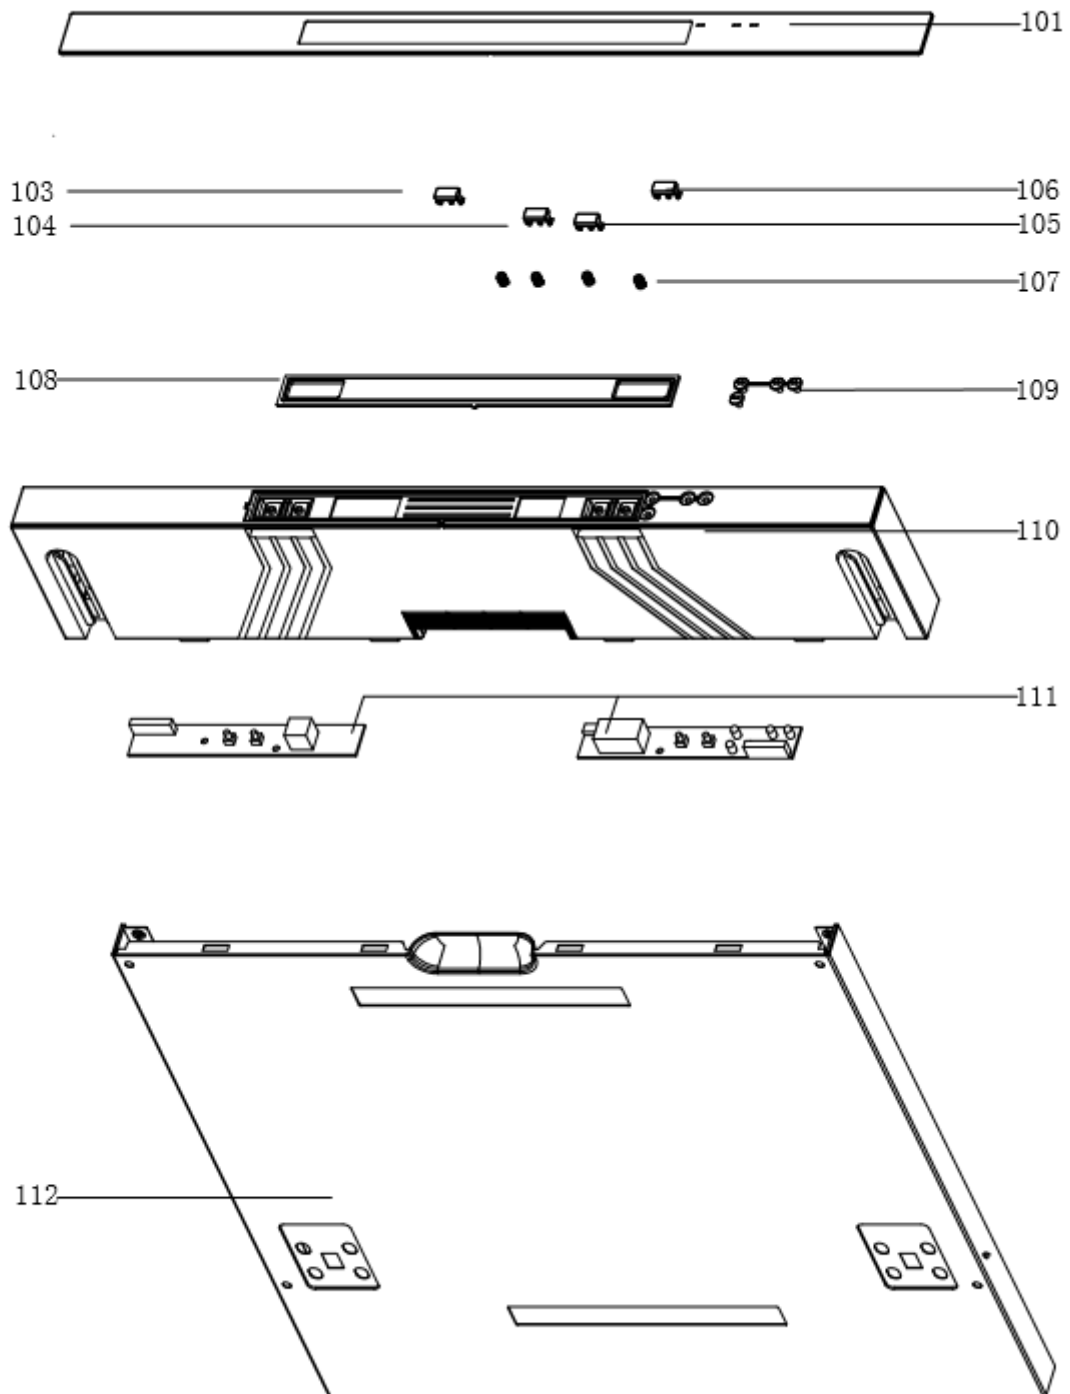

DI641

Caple 60cm Fully Integrated Dishwasher

Technical Manual

DI641

Caple 60cm Fully Integrated Dishwasher

DI641

Caple 60cm Fully Integrated Dishwasher

DI641

Caple 60cm Fully Integrated Dishwasher

DI641

Caple 60cm Fully Integrated Dishwasher

Item	Part Number	Description	Quantity
101	12276000A21808	Control Panel Patch	1
103	12176000016727	Power Button	1
104	12176000016725	Program Button	1
105	12176000016724	Delay Button	1
106	12176000016728	Half Load Button	1
107	12976000000141	Spring	4
108	12176000016845	Display Window	1
109	12176000016844	Light Guide Piece	1
110	12176000017644	Control Panel	1
111	17176000015748	Display Circuit Board	1
112	12276000006322	Outer Door	1
202	12276000005218	Inner Door Assembly	1
204	12176000003629	Snap Ring	2
205	12276000001731	Left Hinge Assembly	1
209	17476000001467	Dispenser	1
210	12276000001778	Right hinge Assembly	1
211	12276000001805	Hinge Join Board	1
212	12176000008565	Lock Buckle Fixing Block	1
213	12176000009495	Door Lock Hook	1
214	12676000001038	Waterproof Silicone Pad	1
302	12276000000979	Left Side Panel Assembly	1
303	12276000001132	Right Side Plate	1
304	12176000003869	Upper Back Support	1
306	12176000008517	Stopper	2
307	12276000001341	Sword Fork Frame Guider(Left)	1
307-a	12276000001344	Sword Fork Frame Guider(Right)	1
309	12176000026010	Guide Rail Support	4
311	12176000008444	Support Block	4
313	12176000010412	Rail Support Assembly	4
314	12176000008573	Basket Guider Supporting Holder	4
315	12276000001833	Acoustic Panel	1
316	12176000008496	Stopper	2
317	12276000001357	Upper Basket Guider(Left)	1
317-a	12276000001360	Upper Basket Guider(Right)	1
318	12676000003821	Weather-strip	1
320	17476000000035	Door Switch Assembly	1
321	12176000021784	Absorbent Cotton	1
401	17476000007392	Power Cord	1
402	12176000010640	Softener Cover Assembly	1