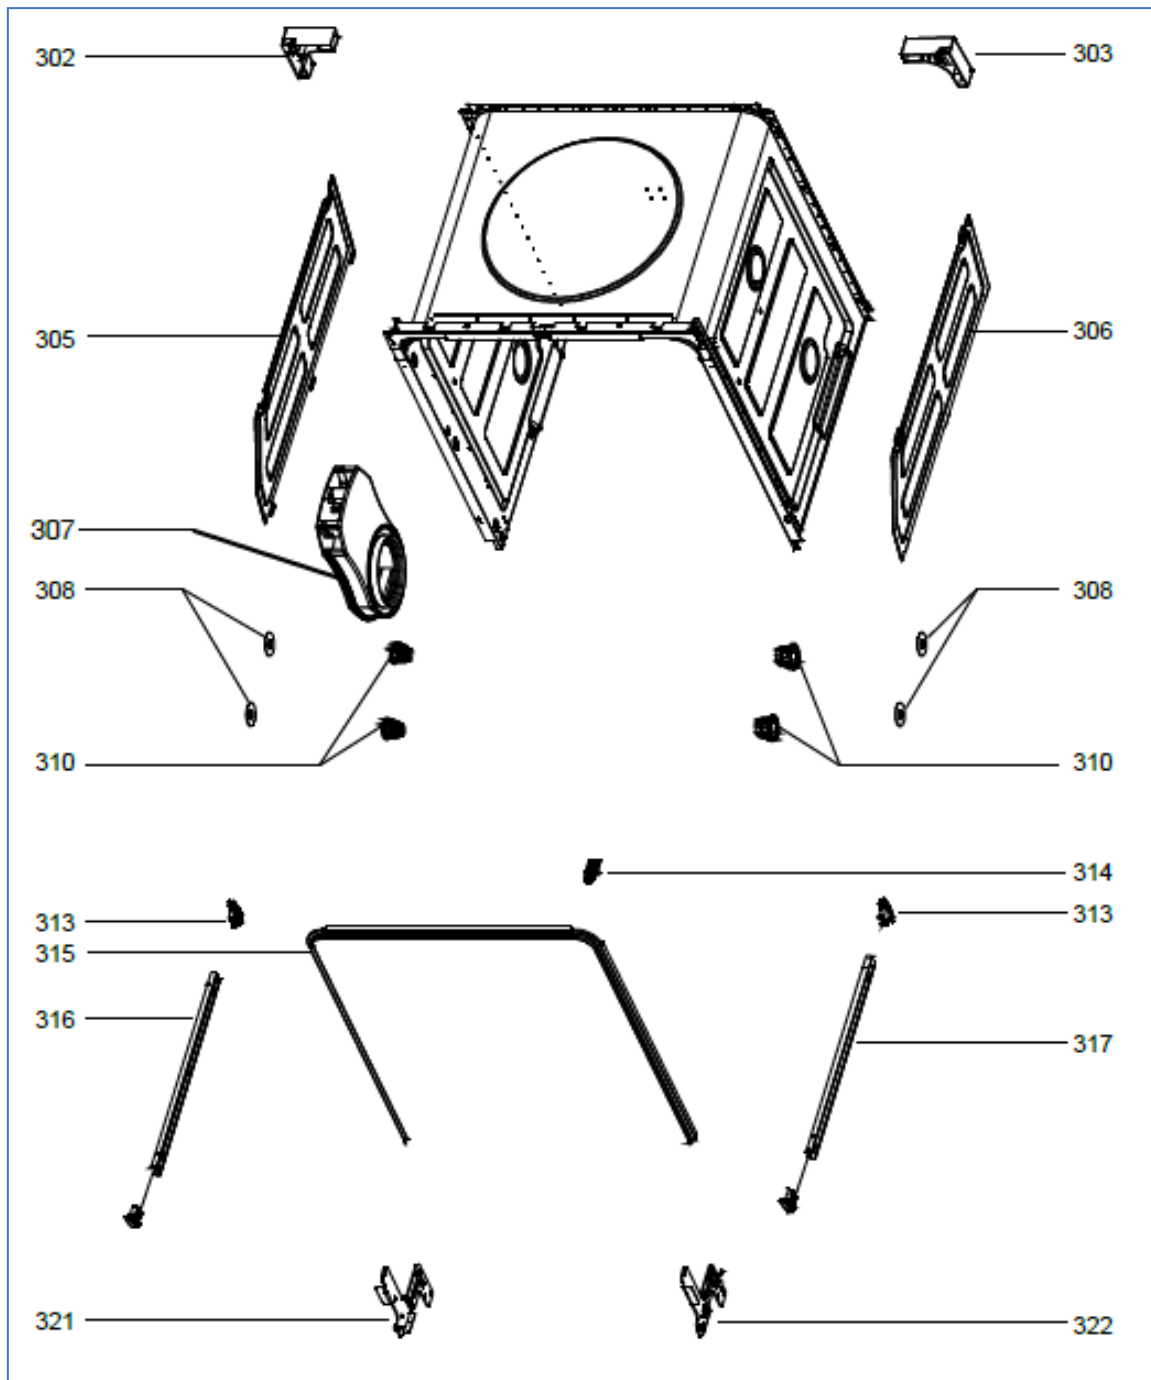

DI632

Caple 60cm Fully Integrated Dishwasher

Technical Manual

DI632

Caple 60cm Fully Integrated Dishwasher

D1632

Caple 60cm Fully Integrated Dishwasher

DI632

Caple 60cm Fully Integrated Dishwasher

DI632

Caple 60cm Fully Integrated Dishwasher

DI632

Caple 60cm Fully Integrated Dishwasher

Item	Part Number	Description	Quantity
102	12176000001867	Button	4
103	12976000000182	Spring	4
104	12176000002963	Light Cover	1
105	12176000030059	Indicator Lamp Cover	1
106	12176000002962	Light Cover	1
107	17176000A07368	Display panel	1
109	12676000006519	Waterproof Cover	1
110	12676000006520	Waterproof Cover	1
111	12176000A57488	Control Panel	1
112	12276000014971	Outer door	1
201	17476000007454	Door Switch Assembly	1
202	12276000019839	Inner Door Assembly	1
203	12176000003629	Snap Ring	2
204	12276000001731	Left Hinge Assembly	1
205	12176000030346	Door Lock Assembly	1
208	17476000008523	Dispenser	1
209	12276000016091	Right Hinge Assembly	1
302	12176000027453	Upper Back Support	1
303	12176000027452	Upper Back Support	1
305	12276000017329	Connecting Board	1
306	12276000012465	Connecting Board	1
307	12176000003926	Air Intake	1
308	12176000008573	Basket Guider Supporting Holder	4
310	12176000010412	Rail Support Assembly	4
313	12176000025300	Stopper	2
314	12176000009491	Door Lock Hook	1
315	12676000005443	Seal	1
316	12276000014587	Upper basket guider(left)	1
317	12276000014586	Upper basket guider(right)	1
321	12276000013805	Left Hinge Holder	1
322	12276000013809	Right Hinge Holder	1
401	17476000007396	Power Cord	1
402	12676000000138	Drain Pipe Assembly	1
403	12176000025576	Overflow Cap	2
404	12976000000400	Door Rope	2
405	12176000003604	Pin	4