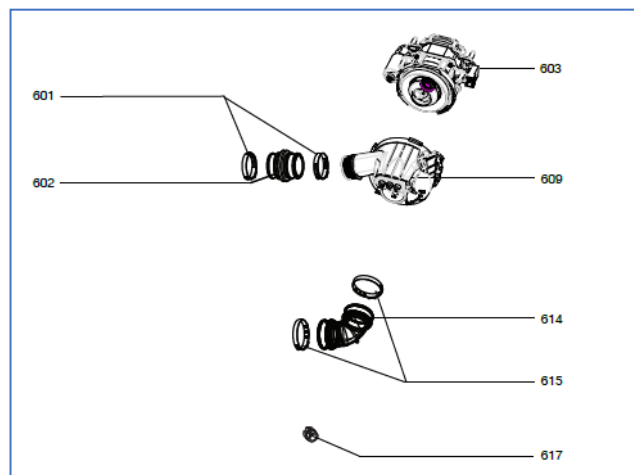

Caple 60cm Fully Integrated Dishwasher

DI632

Caple 60cm Fully Integrated Dishwasher

DI632

Caple 60cm Fully Integrated Dishwasher

Item	Part Number	Description	Quantity
102	12176000001867	Button	4
103	12976000000182	Spring	4
104	12176000002963	Light Cover	1
105	12176000030059	Indicator Lamp Cover	1
106	12176000002962	Light Cover	1
107	17176000A07368	Display panel	1
109	12676000006519	Waterproof Cover	1
110	12676000006520	Waterproof Cover	1
111	12176000A57488	Control Panel	1
112	12276000014971	Outer door	1
201	17476000007454	Door Switch Assembly	1
202	12276000019839	Inner Door Assembly	1
203	12176000003629	Snap Ring	2
204	12276000001731	Left Hinge Assembly	1
205	12176000030346	Door Lock Assembly	1
208	17476000008523	Dispenser	1
209	12276000016091	Right Hinge Assembly	1
302	12176000027453	Upper Back Support	1
303	12176000027452	Upper Back Support	1
305	12276000017329	Connecting Board	1
306	12276000012465	Connecting Board	1
307	12176000003926	Air Intake	1
308	12176000008573	Basket Guider Supporting Holder	4
310	12176000010412	Rail Support Assembly	4
313	12176000025300	Stopper	2
314	12176000009491	Door Lock Hook	1
315	12676000005443	Seal	1
316	12276000014587	Upper basket guider(left)	1
317	12276000014586	Upper basket guider(right)	1
321	12276000013805	Left Hinge Holder	1
322	12276000013809	Right Hinge Holder	1
401	17476000007396	Power Cord	1
402	12676000000138	Drain Pipe Assembly	1
403	12176000025576	Overflow Cap	2
404	12976000000400	Door Rope	2
405	12176000003604	Pin	4