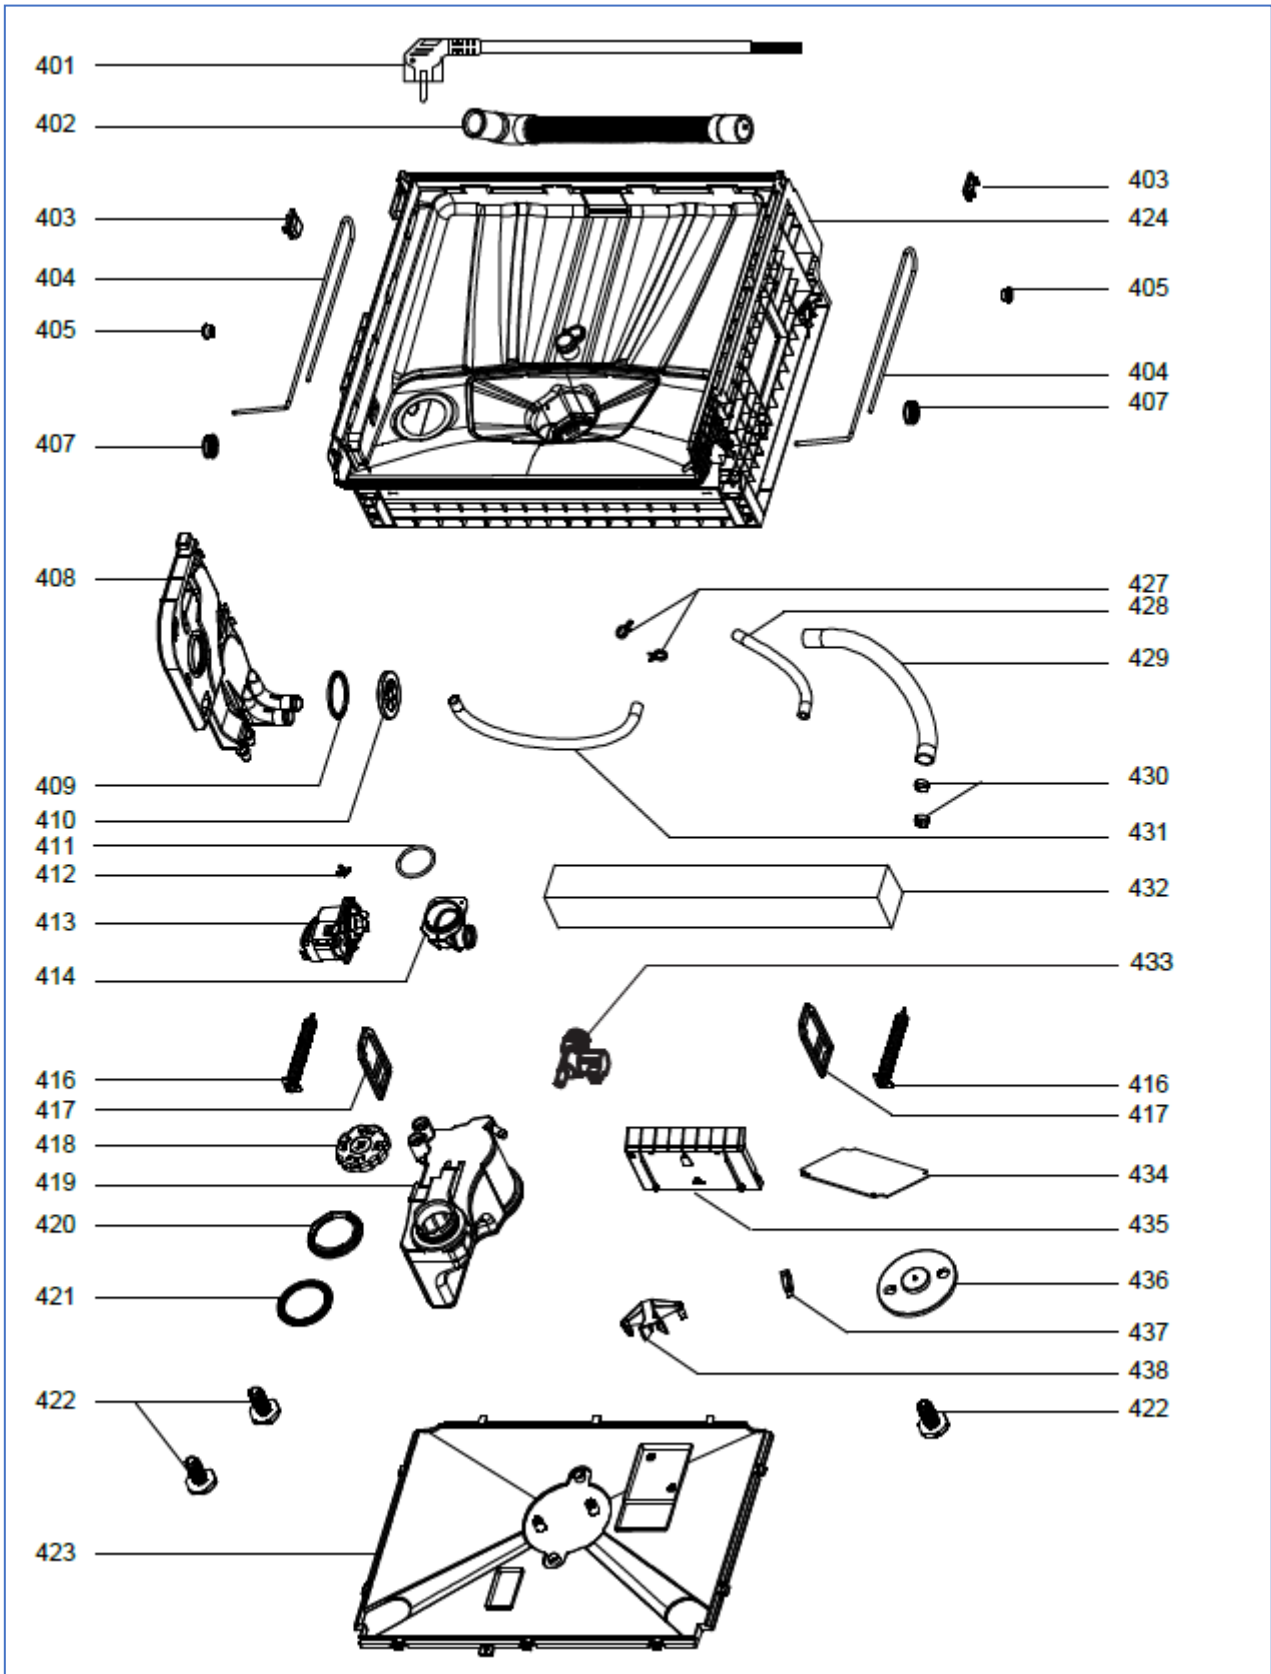

Caple 60cm Fully Integrated Dishwasher

DI632

Caple 60cm Fully Integrated Dishwasher

DI632

Caple 60cm Fully Integrated Dishwasher

Item	Part Number	Description	Quantity
102	12176000001867	Button	4
103	12976000000182	Spring	4
104	12176000002963	Light Cover	1
105	12176000030059	Indicator Lamp Cover	1
106	12176000002962	Light Cover	1
107	17176000A07368	Display panel	1
109	12676000006519	Waterproof Cover	1
110	12676000006520	Waterproof Cover	1
111	12176000A57488	Control Panel	1
112	12276000014971	Outer door	1
201	17476000007454	Door Switch Assembly	1
202	12276000019839	Inner Door Assembly	1
203	12176000003629	Snap Ring	2
204	12276000001731	Left Hinge Assembly	1
205	12176000030346	Door Lock Assembly	1
208	17476000008523	Dispenser	1
209	12276000016091	Right Hinge Assembly	1
302	12176000027453	Upper Back Support	1
303	12176000027452	Upper Back Support	1
305	12276000017329	Connecting Board	1
306	12276000012465	Connecting Board	1
307	12176000003926	Air Intake	1
308	12176000008573	Basket Guider Supporting Holder	4
310	12176000010412	Rail Support Assembly	4
313	12176000025300	Stopper	2
314	12176000009491	Door Lock Hook	1
315	12676000005443	Seal	1
316	12276000014587	Upper basket guider(left)	1
317	12276000014586	Upper basket guider(right)	1
321	12276000013805	Left Hinge Holder	1
322	12276000013809	Right Hinge Holder	1
401	17476000007396	Power Cord	1
402	12676000000138	Drain Pipe Assembly	1
403	12176000025576	Overflow Cap	2
404	12976000000400	Door Rope	2
405	12176000003604	Pin	4