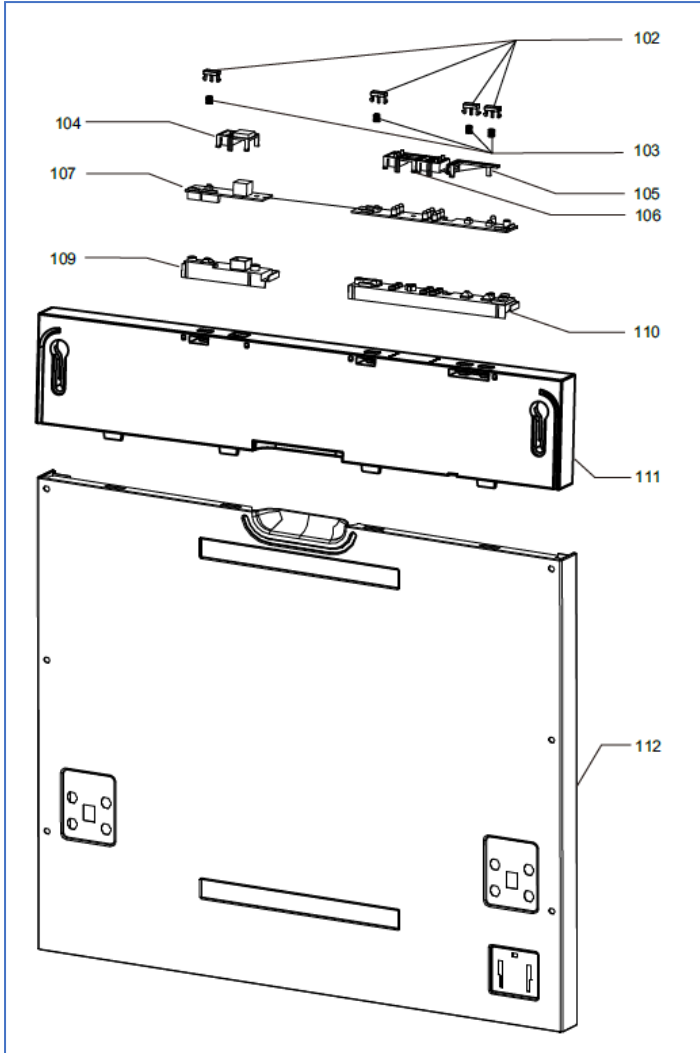

DI632

Caple 60cm Fully Integrated Dishwasher

Technical Manual

DI632

Caple 60cm Fully Integrated Dishwasher

D1632

Caple 60cm Fully Integrated Dishwasher

DI632

Caple 60cm Fully Integrated Dishwasher

DI632

Caple 60cm Fully Integrated Dishwasher

DI632

Caple 60cm Fully Integrated Dishwasher

Item	Part Number	Description	Quantity
102	12176000001867	Button	4
103	12976000000182	Spring	4
104	12176000002963	Light Cover	1
105	12176000030059	Indicator Lamp Cover	1
106	12176000002962	Light Cover	1
107	17176000A07368	Display panel	1
109	12676000006519	Waterproof Cover	1
110	12676000006520	Waterproof Cover	1
111	12176000A57488	Control Panel	1
112	12276000014971	Outer door	1
201	17476000007454	Door Switch Assembly	1
202	12276000019839	Inner Door Assembly	1
203	12176000003629	Snap Ring	2
204	12276000001731	Left Hinge Assembly	1
205	12176000030346	Door Lock Assembly	1
208	17476000008523	Dispenser	1
209	12276000016091	Right Hinge Assembly	1
302	12176000027453	Upper Back Support	1
303	12176000027452	Upper Back Support	1
305	12276000017329	Connecting Board	1
306	12276000012465	Connecting Board	1
307	12176000003926	Air Intake	1
308	12176000008573	Basket Guider Supporting Holder	4
310	12176000010412	Rail Support Assembly	4
313	12176000025300	Stopper	2
314	12176000009491	Door Lock Hook	1
315	12676000005443	Seal	1
316	12276000014587	Upper basket guider(left)	1
317	12276000014586	Upper basket guider(right)	1
321	12276000013805	Left Hinge Holder	1
322	12276000013809	Right Hinge Holder	1
401	17476000007396	Power Cord	1
402	12676000000138	Drain Pipe Assembly	1
403	12176000025576	Overflow Cap	2
404	12976000000400	Door Rope	2
405	12176000003604	Pin	4