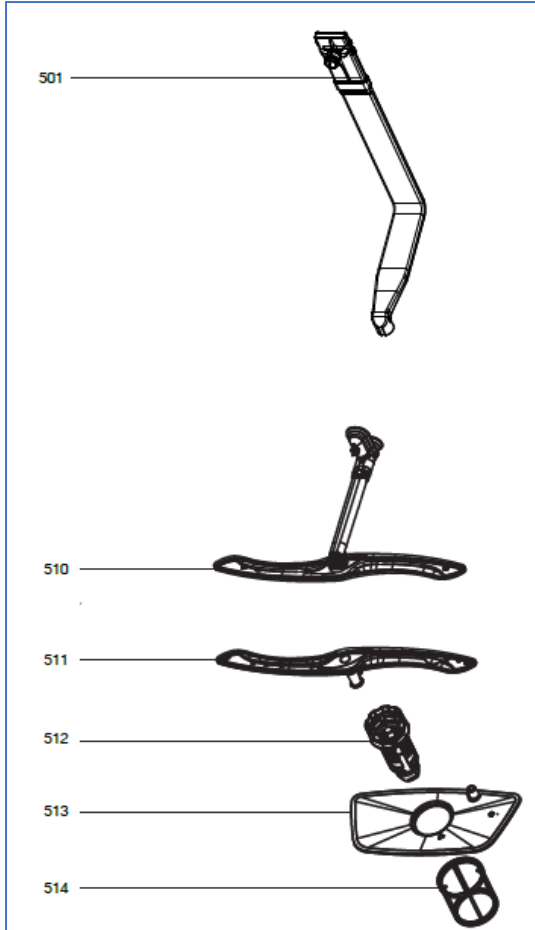

DI632

Caple 60cm Fully Integrated Dishwasher

Technical Manual

DI632

Caple 60cm Fully Integrated Dishwasher

D1632

Caple 60cm Fully Integrated Dishwasher

DI632

Caple 60cm Fully Integrated Dishwasher

DI632

Caple 60cm Fully Integrated Dishwasher

DI632

Caple 60cm Fully Integrated Dishwasher

Item	Part Number	Description	Quantity
102	12176000001867	Button	4
103	12976000000182	Spring	4
104	12176000002963	Light Cover	1
105	12176000030059	Indicator Lamp Cover	1
106	12176000002962	Light Cover	1
107	17176000A07368	Display panel	1
109	12676000006519	Waterproof Cover	1
110	12676000006520	Waterproof Cover	1
111	12176000A57488	Control Panel	1
112	12276000014971	Outer door	1
201	17476000007454	Door Switch Assembly	1
202	12276000019839	Inner Door Assembly	1
203	12176000003629	Snap Ring	2
204	12276000001731	Left Hinge Assembly	1
205	12176000030346	Door Lock Assembly	1
208	17476000008523	Dispenser	1
209	12276000016091	Right Hinge Assembly	1
302	12176000027453	Upper Back Support	1
303	12176000027452	Upper Back Support	1
305	12276000017329	Connecting Board	1
306	12276000012465	Connecting Board	1
307	12176000003926	Air Intake	1
308	12176000008573	Basket Guider Supporting Holder	4
310	12176000010412	Rail Support Assembly	4
313	12176000025300	Stopper	2
314	12176000009491	Door Lock Hook	1
315	12676000005443	Seal	1
316	12276000014587	Upper basket guider(left)	1
317	12276000014586	Upper basket guider(right)	1
321	12276000013805	Left Hinge Holder	1
322	12276000013809	Right Hinge Holder	1
401	17476000007396	Power Cord	1
402	12676000000138	Drain Pipe Assembly	1
403	12176000025576	Overflow Cap	2
404	12976000000400	Door Rope	2
405	12176000003604	Pin	4