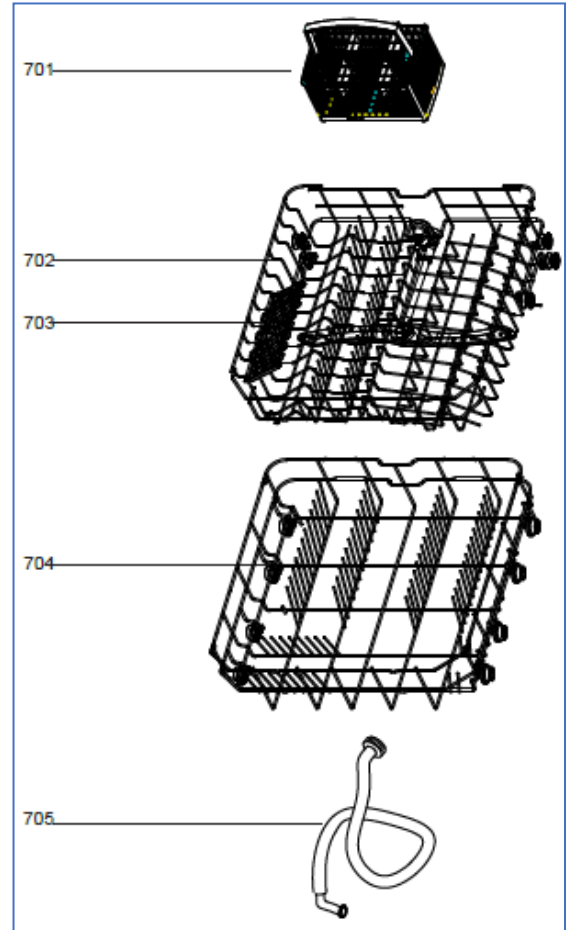

Caple 60cm Fully Integrated Dishwasher

DI632

Caple 60cm Fully Integrated Dishwasher

DI632

Caple 60cm Fully Integrated Dishwasher

Item	Part Number	Description	Quantity
102	12176000001867	Button	4
103	12976000000182	Spring	4
104	12176000002963	Light Cover	1
105	12176000030059	Indicator Lamp Cover	1
106	12176000002962	Light Cover	1
107	17176000A07368	Display panel	1
109	12676000006519	Waterproof Cover	1
110	12676000006520	Waterproof Cover	1
111	12176000A57488	Control Panel	1
112	12276000014971	Outer door	1
201	17476000007454	Door Switch Assembly	1
202	12276000019839	Inner Door Assembly	1
203	12176000003629	Snap Ring	2
204	12276000001731	Left Hinge Assembly	1
205	12176000030346	Door Lock Assembly	1
208	17476000008523	Dispenser	1
209	12276000016091	Right Hinge Assembly	1
302	12176000027453	Upper Back Support	1
303	12176000027452	Upper Back Support	1
305	12276000017329	Connecting Board	1
306	12276000012465	Connecting Board	1
307	12176000003926	Air Intake	1
308	12176000008573	Basket Guider Supporting Holder	4
310	12176000010412	Rail Support Assembly	4
313	12176000025300	Stopper	2
314	12176000009491	Door Lock Hook	1
315	12676000005443	Seal	1
316	12276000014587	Upper basket guider(left)	1
317	12276000014586	Upper basket guider(right)	1
321	12276000013805	Left Hinge Holder	1
322	12276000013809	Right Hinge Holder	1
401	17476000007396	Power Cord	1
402	12676000000138	Drain Pipe Assembly	1
403	12176000025576	Overflow Cap	2
404	12976000000400	Door Rope	2
405	12176000003604	Pin	4