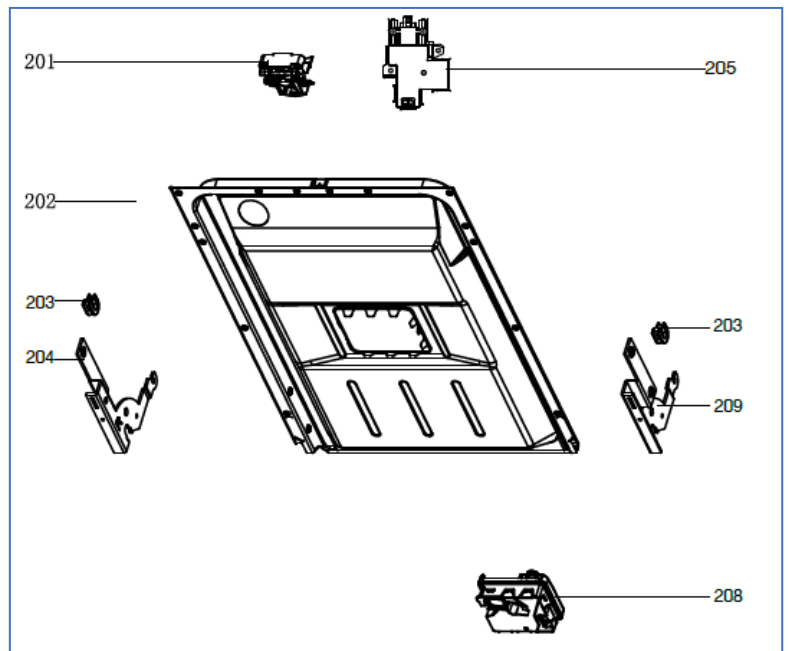

DI632

Caple 60cm Fully Integrated Dishwasher

Technical Manual

DI632

Caple 60cm Fully Integrated Dishwasher

D1632

Caple 60cm Fully Integrated Dishwasher

DI632

Caple 60cm Fully Integrated Dishwasher

DI632

Caple 60cm Fully Integrated Dishwasher

DI632

Caple 60cm Fully Integrated Dishwasher

Item	Part Number	Description	Quantity
102	12176000001867	Button	4
103	12976000000182	Spring	4
104	12176000002963	Light Cover	1
105	12176000030059	Indicator Lamp Cover	1
106	12176000002962	Light Cover	1
107	17176000A07368	Display panel	1
109	12676000006519	Waterproof Cover	1
110	12676000006520	Waterproof Cover	1
111	12176000A57488	Control Panel	1
112	12276000014971	Outer door	1
201	17476000007454	Door Switch Assembly	1
202	12276000019839	Inner Door Assembly	1
203	12176000003629	Snap Ring	2
204	12276000001731	Left Hinge Assembly	1
205	12176000030346	Door Lock Assembly	1
208	17476000008523	Dispenser	1
209	12276000016091	Right Hinge Assembly	1
302	12176000027453	Upper Back Support	1
303	12176000027452	Upper Back Support	1
305	12276000017329	Connecting Board	1
306	12276000012465	Connecting Board	1
307	12176000003926	Air Intake	1
308	12176000008573	Basket Guider Supporting Holder	4
310	12176000010412	Rail Support Assembly	4
313	12176000025300	Stopper	2
314	12176000009491	Door Lock Hook	1
315	12676000005443	Seal	1
316	12276000014587	Upper basket guider(left)	1
317	12276000014586	Upper basket guider(right)	1
321	12276000013805	Left Hinge Holder	1
322	12276000013809	Right Hinge Holder	1
401	17476000007396	Power Cord	1
402	12676000000138	Drain Pipe Assembly	1
403	12176000025576	Overflow Cap	2
404	12976000000400	Door Rope	2
405	12176000003604	Pin	4