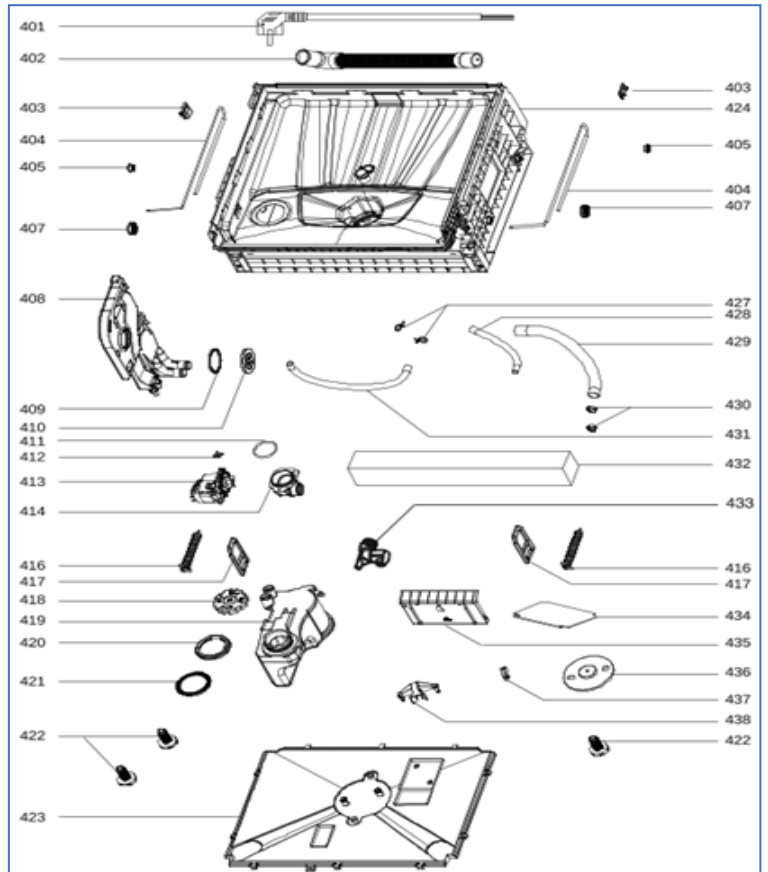

DI631-2

Caple 60cm Fully Integrated Dishwasher