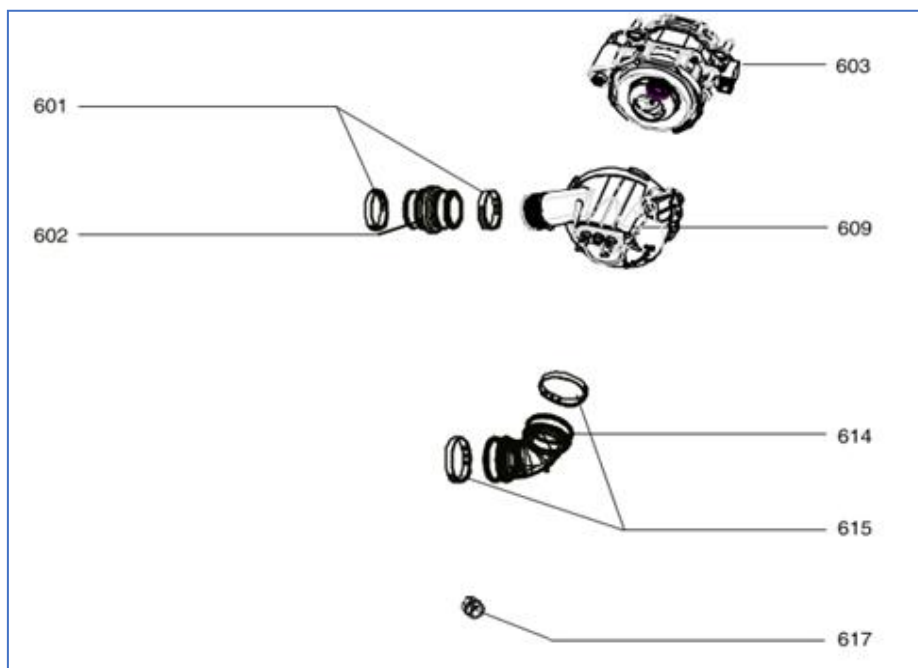

Caple 60cm Fully Integrated Dishwasher

DI631-2

Caple 60cm Fully Integrated Dishwasher

Item	Part Number	Description	Quantity
102	12176000001867	Button	4
103	12976000000182	Spring	4
104	12176000002963	Light Cover	1
105	12176000030059	Indicator Lamp Cover	1
106	12176000002962	Light Cover	1
107	17176000A05971	Display panel	1
109	12676000006519	Waterproof Cover	1
110	12676000006520	Waterproof Cover	1
111	12176000A58448	Control Panel	1
112	12276000014971	Outer door	1
201	17476000007454	Door Switch Assembly	1
202	12276000019838	Inner Door Assembly	1
203	12176000003629	Snap Ring	2
204	12276000001731	Left Hinge Assembly	1
207	12276000001459	Dispenser Bracket	2
208	17476000007435	Dispenser	1
209	12276000016091	Right hinge Assembly	1
302	12176000027453	Upper Back Support	1
303	12176000027452	Upper Back Support	1
305	12276000017329	Connecting Board	1
306	12276000012465	Connecting Board	1
307	12176000003926	Air Intake	1
308	12176000008573	Basket Guider Supporting Holder	4
310	12176000010412	Rail Support Assembly	4
313	12176000025300	Stopper	2
314	12176000009491	Door Lock Hook	1
315	12676000005443	Seal	1
316	12276000014587	upper basket guider(left)	1
317	12276000014586	upper basket guider(right)	1
321	12276000013805	Left Hinge Holder	1
322	12276000013809	Right Hinge Holder	1
401	17476000007396	Power Cord	1
402	12676000000138	Drain Pipe Assembly	1
403	12176000025576	Overflow Cap	2
404	12976000000399	Door Rope	2
405	12176000003604	Pin	4
407	12176000025290	Wheel	4
408	12176000024283	Air Breather	1

DI631-2

Caple 60cm Fully Integrated Dishwasher

Item	Part Number	Description	Quantity
614	12676000003903	Inlet Pipe	1
615	12976000000308	Clamp	2
617	12676000000993	Check Valve Seat Assembly	1
701	12176000025296	Cutlery basket	1
702	12976000A03788	Upper Basket Assembly	1
703	12176000025294	Cup Holder	1
704	12976000006251	Lower Basket Assembly	1
705	12176000024909	Inlet Pipe Assembly	1
720	12976000008531	Accessory Bag	1