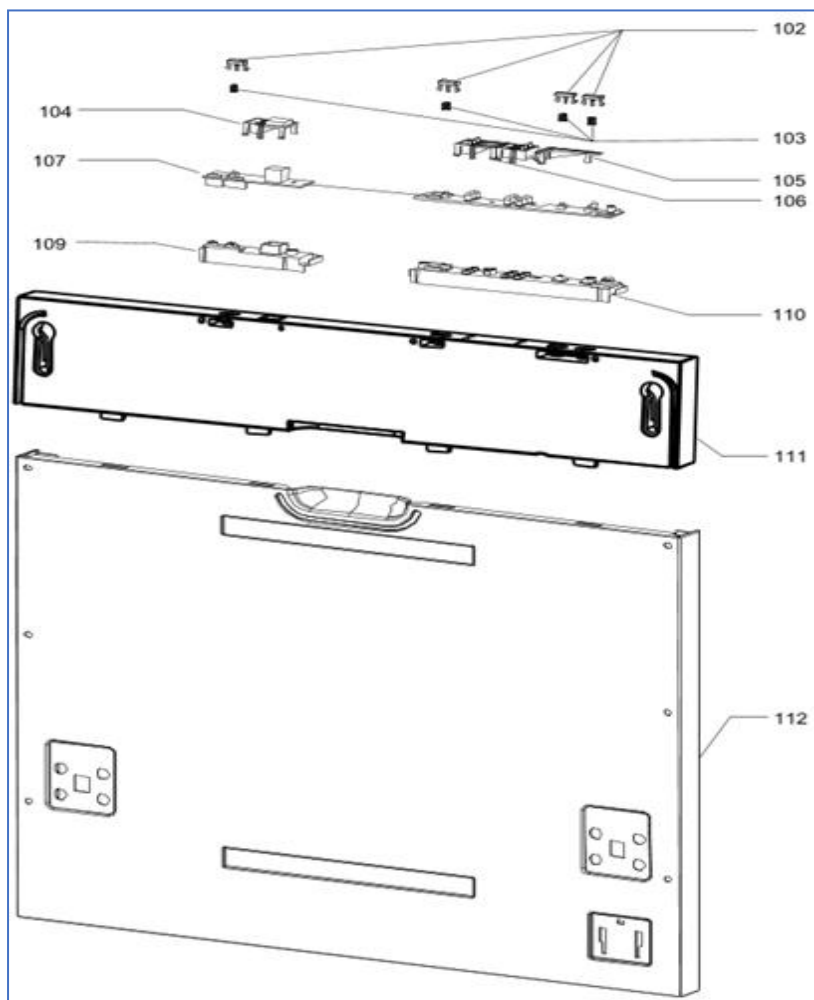

DI631-2

Caple 60cm Fully Integrated Dishwasher

Technical Manual

DI631-2

Caple 60cm Fully Integrated Dishwasher

DI631-2

Caple 60cm Fully Integrated Dishwasher

DI631-2

Caple 60cm Fully Integrated Dishwasher

DI631-2

Caple 60cm Fully Integrated Dishwasher

Item	Part Number	Description	Quantity
102	12176000001867	Button	4
103	12976000000182	Spring	4
104	12176000002963	Light Cover	1
105	12176000030059	Indicator Lamp Cover	1
106	12176000002962	Light Cover	1
107	17176000A05971	Display panel	1
109	12676000006519	Waterproof Cover	1
110	12676000006520	Waterproof Cover	1
111	12176000A58448	Control Panel	1
112	12276000014971	Outer door	1
201	17476000007454	Door Switch Assembly	1
202	12276000019838	Inner Door Assembly	1
203	12176000003629	Snap Ring	2
204	12276000001731	Left Hinge Assembly	1
207	12276000001459	Dispenser Bracket	2
208	17476000007435	Dispenser	1
209	12276000016091	Right hinge Assembly	1
302	12176000027453	Upper Back Support	1
303	12176000027452	Upper Back Support	1
305	12276000017329	Connecting Board	1
306	12276000012465	Connecting Board	1
307	12176000003926	Air Intake	1
308	12176000008573	Basket Guider Supporting Holder	4
310	12176000010412	Rail Support Assembly	4
313	12176000025300	Stopper	2
314	12176000009491	Door Lock Hook	1
315	12676000005443	Seal	1
316	12276000014587	upper basket guider(left)	1
317	12276000014586	upper basket guider(right)	1
321	12276000013805	Left Hinge Holder	1
322	12276000013809	Right Hinge Holder	1
401	17476000007396	Power Cord	1
402	12676000000138	Drain Pipe Assembly	1
403	12176000025576	Overflow Cap	2
404	12976000000399	Door Rope	2
405	12176000003604	Pin	4
407	12176000025290	Wheel	4
408	12176000024283	Air Breather	1