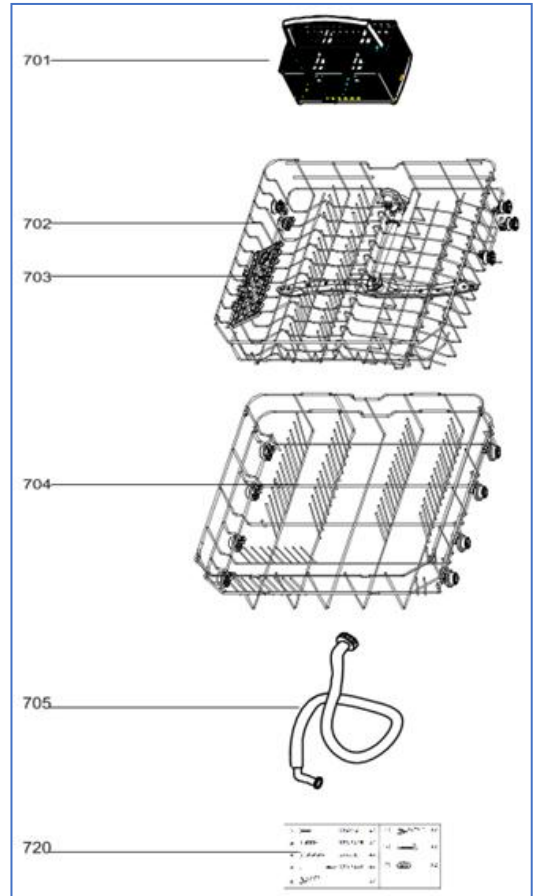

Caple 60cm Fully Integrated Dishwasher

DI631-2

Caple 60cm Fully Integrated Dishwasher

Item	Part Number	Description	Quantity
102	12176000001867	Button	4
103	12976000000182	Spring	4
104	12176000002963	Light Cover	1
105	12176000030059	Indicator Lamp Cover	1
106	12176000002962	Light Cover	1
107	17176000A05971	Display panel	1
109	12676000006519	Waterproof Cover	1
110	12676000006520	Waterproof Cover	1
111	12176000A58448	Control Panel	1
112	12276000014971	Outer door	1
201	17476000007454	Door Switch Assembly	1
202	12276000019838	Inner Door Assembly	1
203	12176000003629	Snap Ring	2
204	12276000001731	Left Hinge Assembly	1
207	12276000001459	Dispenser Bracket	2
208	17476000007435	Dispenser	1
209	12276000016091	Right hinge Assembly	1
302	12176000027453	Upper Back Support	1
303	12176000027452	Upper Back Support	1
305	12276000017329	Connecting Board	1
306	12276000012465	Connecting Board	1
307	12176000003926	Air Intake	1
308	12176000008573	Basket Guider Supporting Holder	4
310	12176000010412	Rail Support Assembly	4
313	12176000025300	Stopper	2
314	12176000009491	Door Lock Hook	1
315	12676000005443	Seal	1
316	12276000014587	upper basket guider(left)	1
317	12276000014586	upper basket guider(right)	1
321	12276000013805	Left Hinge Holder	1
322	12276000013809	Right Hinge Holder	1
401	17476000007396	Power Cord	1
402	12676000000138	Drain Pipe Assembly	1
403	12176000025576	Overflow Cap	2
404	12976000000399	Door Rope	2
405	12176000003604	Pin	4
407	12176000025290	Wheel	4
408	12176000024283	Air Breather	1