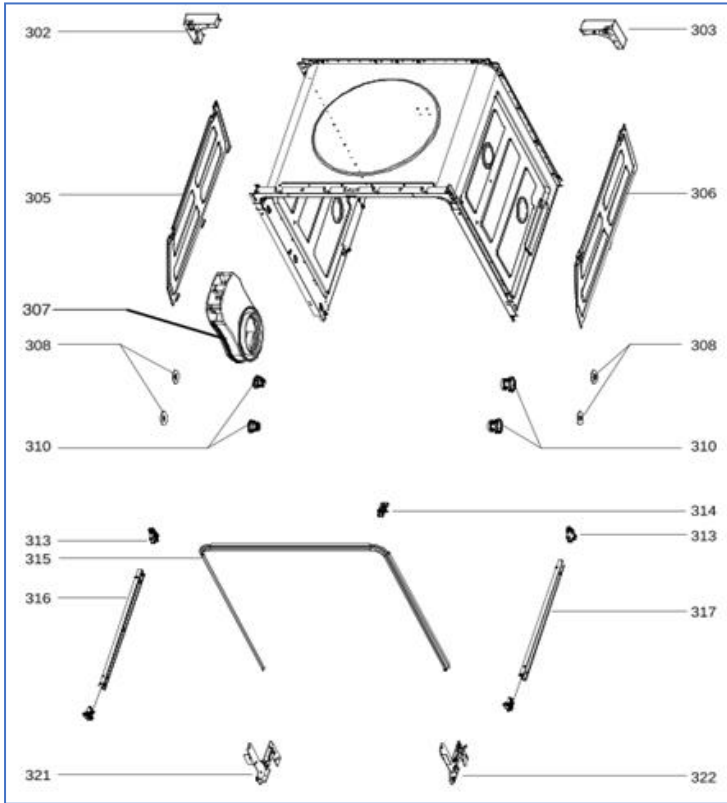

DI631-2

Caple 60cm Fully Integrated Dishwasher