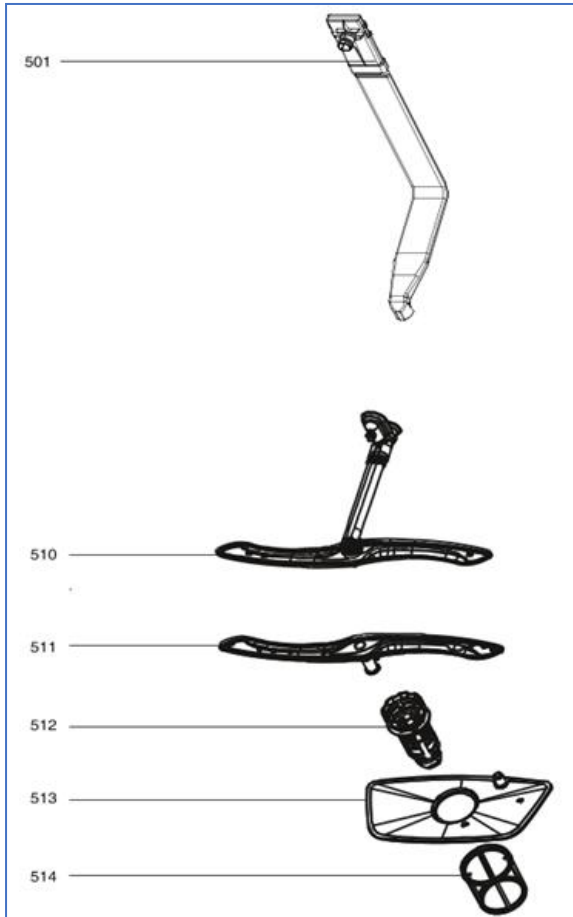

DI631-2

Caple 60cm Fully Integrated Dishwasher

Technical Manual

DI631-2

Caple 60cm Fully Integrated Dishwasher

DI631-2

Caple 60cm Fully Integrated Dishwasher

DI631-2

Caple 60cm Fully Integrated Dishwasher

DI631-2

Caple 60cm Fully Integrated Dishwasher

Item	Part Number	Description	Quantity
102	12176000001867	Button	4
103	12976000000182	Spring	4
104	12176000002963	Light Cover	1
105	12176000030059	Indicator Lamp Cover	1
106	12176000002962	Light Cover	1
107	17176000A05971	Display panel	1
109	12676000006519	Waterproof Cover	1
110	12676000006520	Waterproof Cover	1
111	12176000A58448	Control Panel	1
112	12276000014971	Outer door	1
201	17476000007454	Door Switch Assembly	1
202	12276000019838	Inner Door Assembly	1
203	12176000003629	Snap Ring	2
204	12276000001731	Left Hinge Assembly	1
207	12276000001459	Dispenser Bracket	2
208	17476000007435	Dispenser	1
209	12276000016091	Right hinge Assembly	1
302	12176000027453	Upper Back Support	1
303	12176000027452	Upper Back Support	1
305	12276000017329	Connecting Board	1
306	12276000012465	Connecting Board	1
307	12176000003926	Air Intake	1
308	12176000008573	Basket Guider Supporting Holder	4
310	12176000010412	Rail Support Assembly	4
313	12176000025300	Stopper	2
314	12176000009491	Door Lock Hook	1
315	12676000005443	Seal	1
316	12276000014587	upper basket guider(left)	1
317	12276000014586	upper basket guider(right)	1
321	12276000013805	Left Hinge Holder	1
322	12276000013809	Right Hinge Holder	1
401	17476000007396	Power Cord	1
402	12676000000138	Drain Pipe Assembly	1
403	12176000025576	Overflow Cap	2
404	12976000000399	Door Rope	2
405	12176000003604	Pin	4
407	12176000025290	Wheel	4
408	12176000024283	Air Breather	1