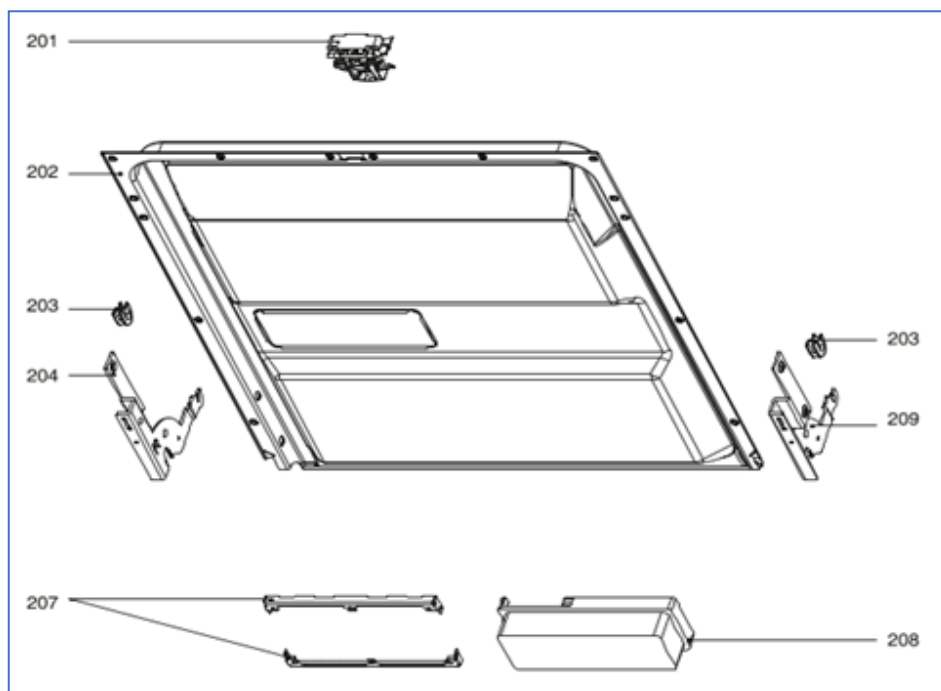

DI631-2

Caple 60cm Fully Integrated Dishwasher

Technical Manual

DI631-2

Caple 60cm Fully Integrated Dishwasher

DI631-2

Caple 60cm Fully Integrated Dishwasher

DI631-2

Caple 60cm Fully Integrated Dishwasher

DI631-2

Caple 60cm Fully Integrated Dishwasher

Item	Part Number	Description	Quantity
102	12176000001867	Button	4
103	12976000000182	Spring	4
104	12176000002963	Light Cover	1
105	12176000030059	Indicator Lamp Cover	1
106	12176000002962	Light Cover	1
107	17176000A05971	Display panel	1
109	12676000006519	Waterproof Cover	1
110	12676000006520	Waterproof Cover	1
111	12176000A58448	Control Panel	1
112	12276000014971	Outer door	1
201	17476000007454	Door Switch Assembly	1
202	12276000019838	Inner Door Assembly	1
203	12176000003629	Snap Ring	2
204	12276000001731	Left Hinge Assembly	1
207	12276000001459	Dispenser Bracket	2
208	17476000007435	Dispenser	1
209	12276000016091	Right hinge Assembly	1
302	12176000027453	Upper Back Support	1
303	12176000027452	Upper Back Support	1
305	12276000017329	Connecting Board	1
306	12276000012465	Connecting Board	1
307	12176000003926	Air Intake	1
308	12176000008573	Basket Guider Supporting Holder	4
310	12176000010412	Rail Support Assembly	4
313	12176000025300	Stopper	2
314	12176000009491	Door Lock Hook	1
315	12676000005443	Seal	1
316	12276000014587	upper basket guider(left)	1
317	12276000014586	upper basket guider(right)	1
321	12276000013805	Left Hinge Holder	1
322	12276000013809	Right Hinge Holder	1
401	17476000007396	Power Cord	1
402	12676000000138	Drain Pipe Assembly	1
403	12176000025576	Overflow Cap	2
404	12976000000399	Door Rope	2
405	12176000003604	Pin	4
407	12176000025290	Wheel	4
408	12176000024283	Air Breather	1