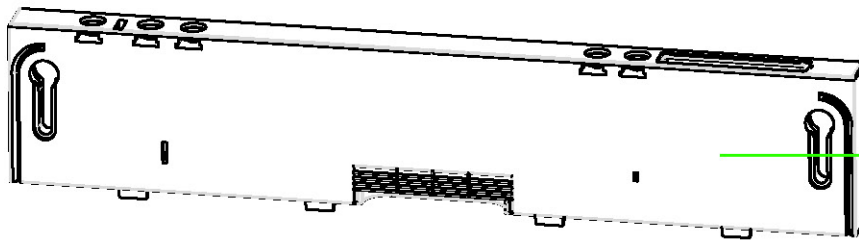

101

102

103

104

105

106

107

108