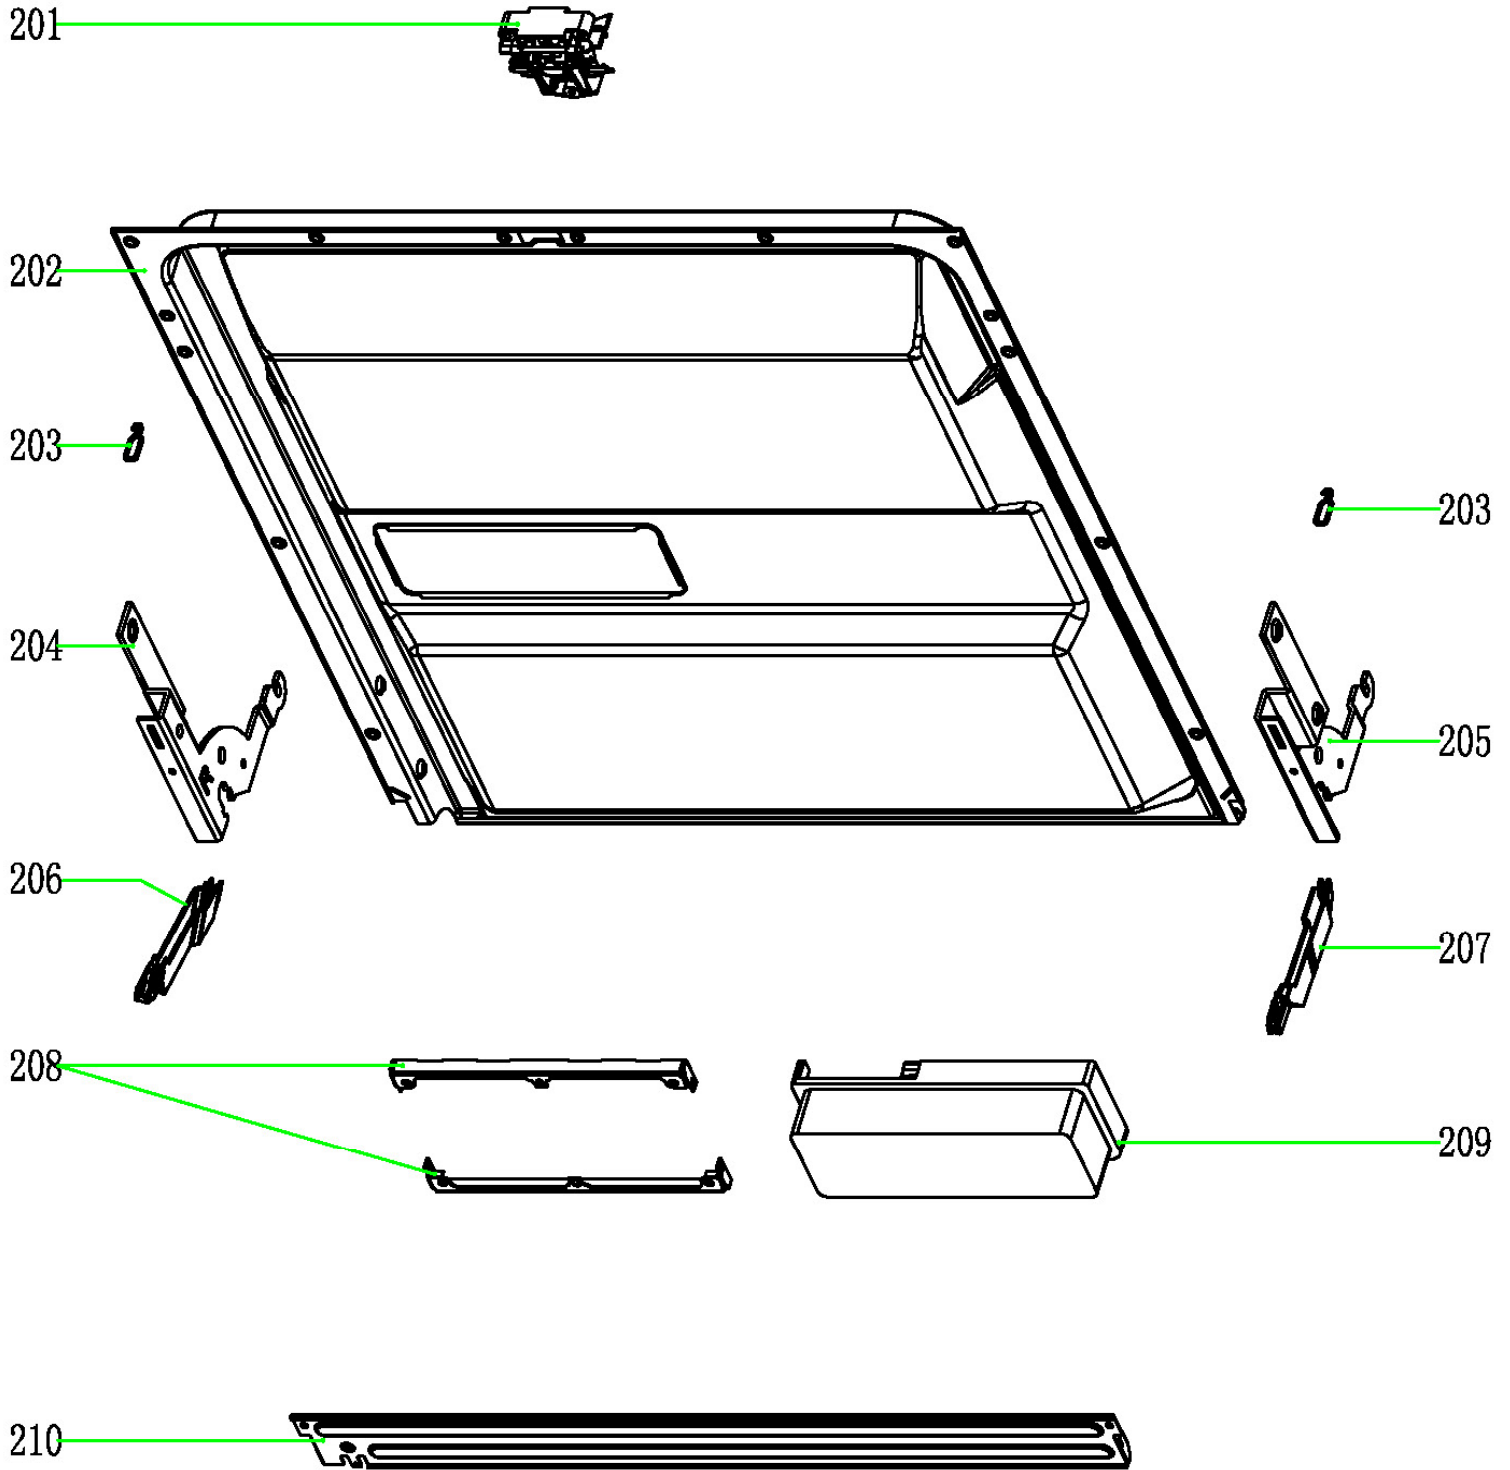

DI629

Caple 60cm Integrated Dishwasher