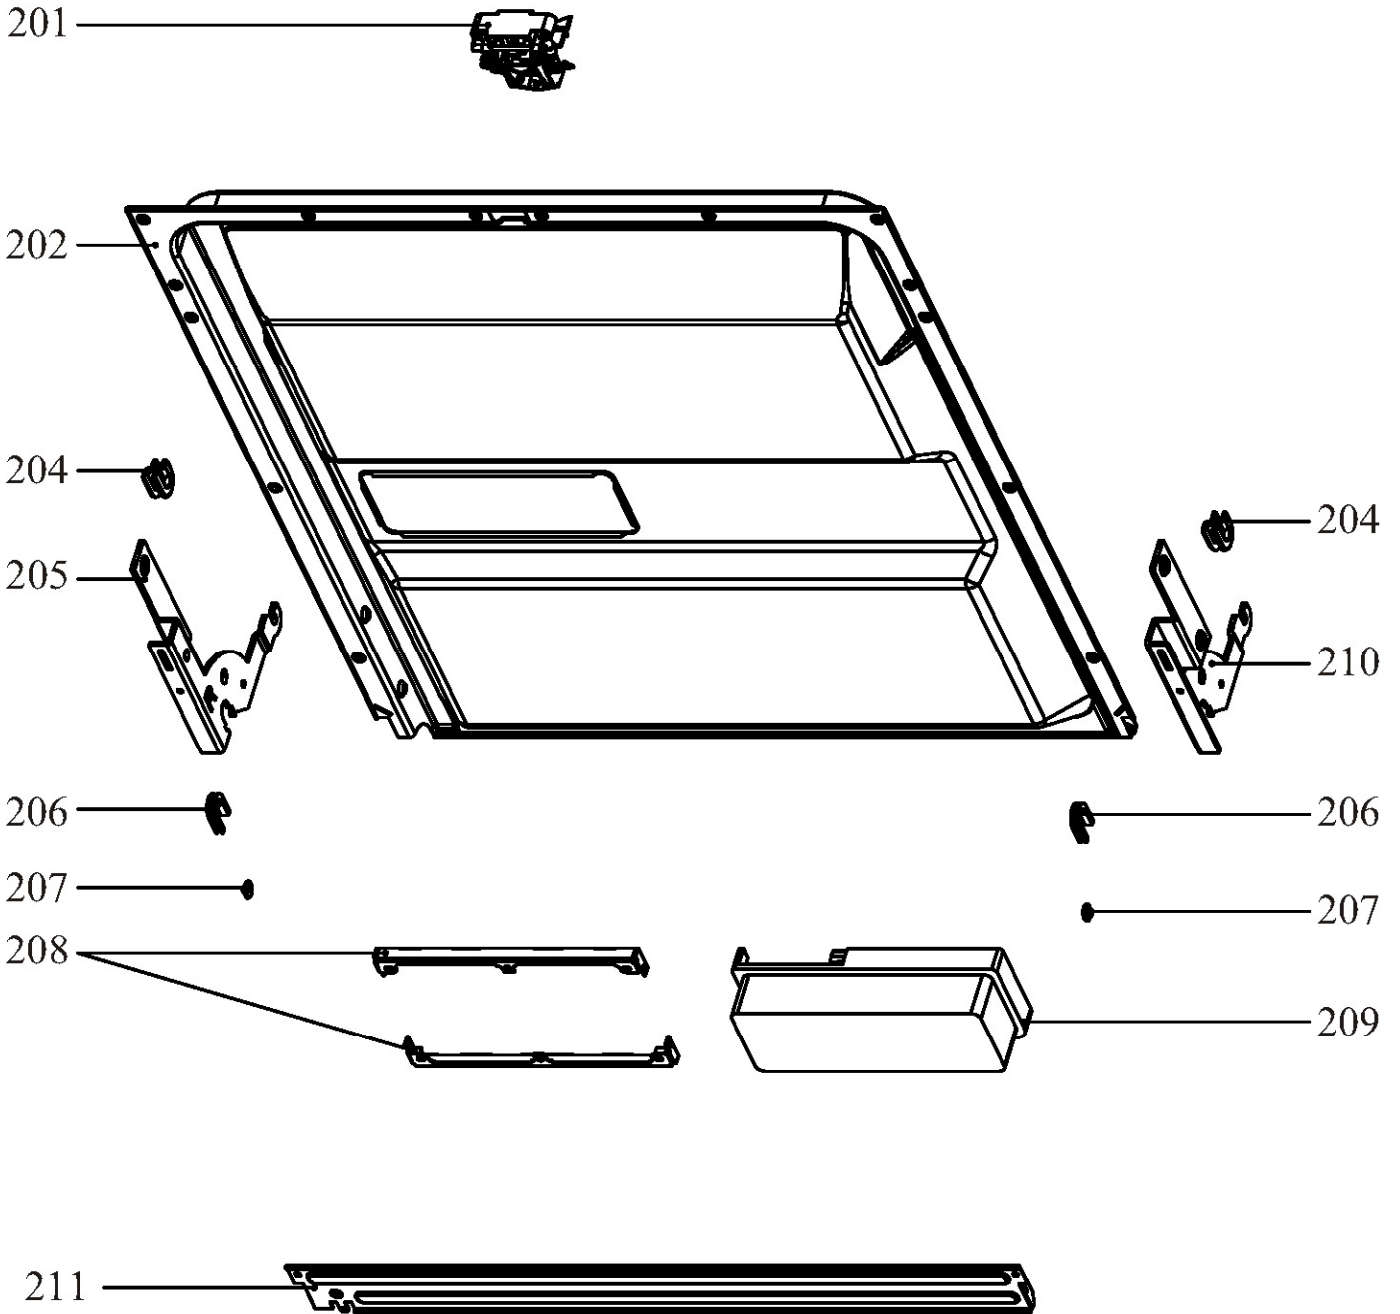

DI627

Caple 60cm Integrated Dishwasher

Technical information

DI627

Caple 60cm Integrated Dishwasher

DI627

Caple 60cm Integrated Dishwasher

DI627

DI627 - Caple 60cm Fully Integrated Dishwasher

Item	Part Code	Description	Qty
101	673000801755	Button	4
102	672000100012	Button Spring	4
103	673002401005	Light Cover 2	1
104	673002401004	Light Cover 2	1
105	673002401003	Light Cover 1	1
106	673000492450	Control Panel	1
107	672001801317	Outer Door	1
201	674000301011	Door Switch Assembly	1
202	672002290006	Inner Door	1
204	672002300049	Friction Strip Hooking Clip	2
205	672001300039	Left Hinge	1
206	673001300615	Clamping	2
207	672000201903	Hinge Damping	2
208	672001700002	Dispenser Bracket	2
209	674000800032	Dispenser	1
210	672001300038	Right Hinge	1
211	672001200061	Hinge Join Board	1
301	672001607099	Left Side Panel	1
302	672001600610	Right Side Panel	1
303	673003100024	Upper Back Support	1
304	672002900084	TUB AND Frame Assembly	1
305	673001300551	Cutlery Shelf Guider Link Stopper(Back)	2
306a	672001700023	Left Cutlery Shelf Guider Assembly	1
306b	672001700024	Right Cutlery Shelf Guider Assembly	1
307	673001400194	Guider Supporting Pin	8
308	673001000045	Cutlery Shelf Guider Supporting Wheel	4
309	673001400195	Basket Guider Supporter	8
310	673001300552	Cutlery Shelf Guider Supporting Holder	4
312	673001000046	Basket Guider Supporting Wheel	4
313	673001300555	Basket Guider Supporting Holder	4
314	672002300116	Anti-noise Borad	1
315	673001300554	Upper Basket Guider Link Stopper (Back)	2
316a	672001700025	Left Upper Basket Guider Assembly	1
316b	672001700026	Right Upper Basket Guider Assembly	1
317	673001700132	Door Seal Gasket	1
319	672001400068	Door Lock Hook	1
401	674000000186	Power Cord	1
402	673002800187	Air Breaker Nut	1
403	674000700049	Softener Assembly	1
404	673001300557	Drain Pipe Clamping	2
405	673001400212	Worm	1
406	673001300583	Bevel Wheel	1
407	673001400413	Foot	3
408	673001001010	Digging Rope	2