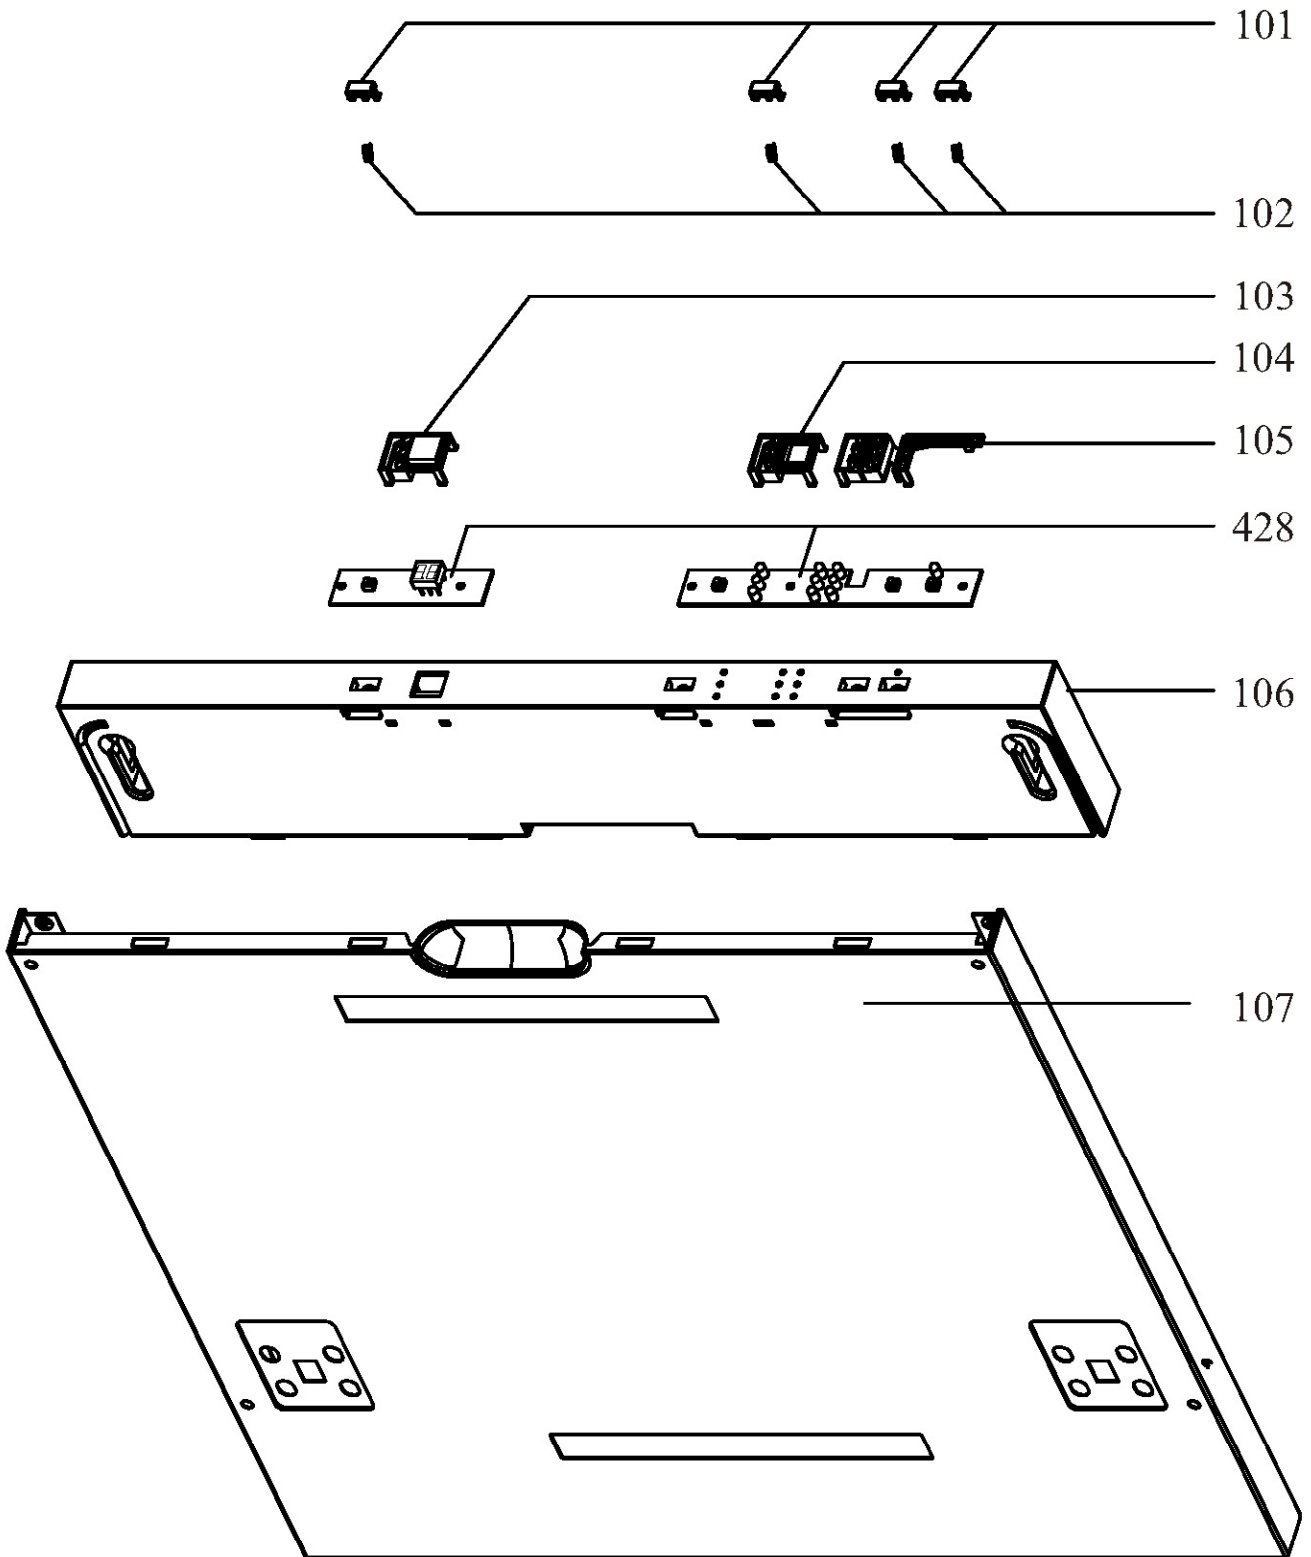

DI627

Caple 60cm Integrated Dishwasher

Technical information

DI627

Caple 60cm Integrated Dishwasher

DI627

Caple 60cm Integrated Dishwasher

DI627

DI627 - Caple 60cm Fully Integrated Dishwasher

Item	Part Code	Description	Qty
101	673000801755	Button	4
102	672000100012	Button Spring	4
103	673002401005	Light Cover 2	1
104	673002401004	Light Cover 2	1
105	673002401003	Light Cover 1	1
106	673000492450	Control Panel	1
107	672001801317	Outer Door	1
201	674000301011	Door Switch Assembly	1
202	672002290006	Inner Door	1
204	672002300049	Friction Strip Hooking Clip	2
205	672001300039	Left Hinge	1
206	673001300615	Clamping	2
207	672000201903	Hinge Damping	2
208	672001700002	Dispenser Bracket	2
209	674000800032	Dispenser	1
210	672001300038	Right Hinge	1
211	672001200061	Hinge Join Board	1
301	672001607099	Left Side Panel	1
302	672001600610	Right Side Panel	1
303	673003100024	Upper Back Support	1
304	672002900084	TUB AND Frame Assembly	1
305	673001300551	Cutlery Shelf Guider Link Stopper(Back)	2
306a	672001700023	Left Cutlery Shelf Guider Assembly	1
306b	672001700024	Right Cutlery Shelf Guider Assembly	1
307	673001400194	Guider Supporting Pin	8
308	673001000045	Cutlery Shelf Guider Supporting Wheel	4
309	673001400195	Basket Guider Supporter	8
310	673001300552	Cutlery Shelf Guider Supporting Holder	4
312	673001000046	Basket Guider Supporting Wheel	4
313	673001300555	Basket Guider Supporting Holder	4
314	672002300116	Anti-noise Borad	1
315	673001300554	Upper Basket Guider Link Stopper (Back)	2
316a	672001700025	Left Upper Basket Guider Assembly	1
316b	672001700026	Right Upper Basket Guider Assembly	1
317	673001700132	Door Seal Gasket	1
319	672001400068	Door Lock Hook	1
401	674000000186	Power Cord	1
402	673002800187	Air Breaker Nut	1
403	674000700049	Softener Assembly	1
404	673001300557	Drain Pipe Clamping	2
405	673001400212	Worm	1
406	673001300583	Bevel Wheel	1
407	673001400413	Foot	3
408	673001001010	Digging Rope	2