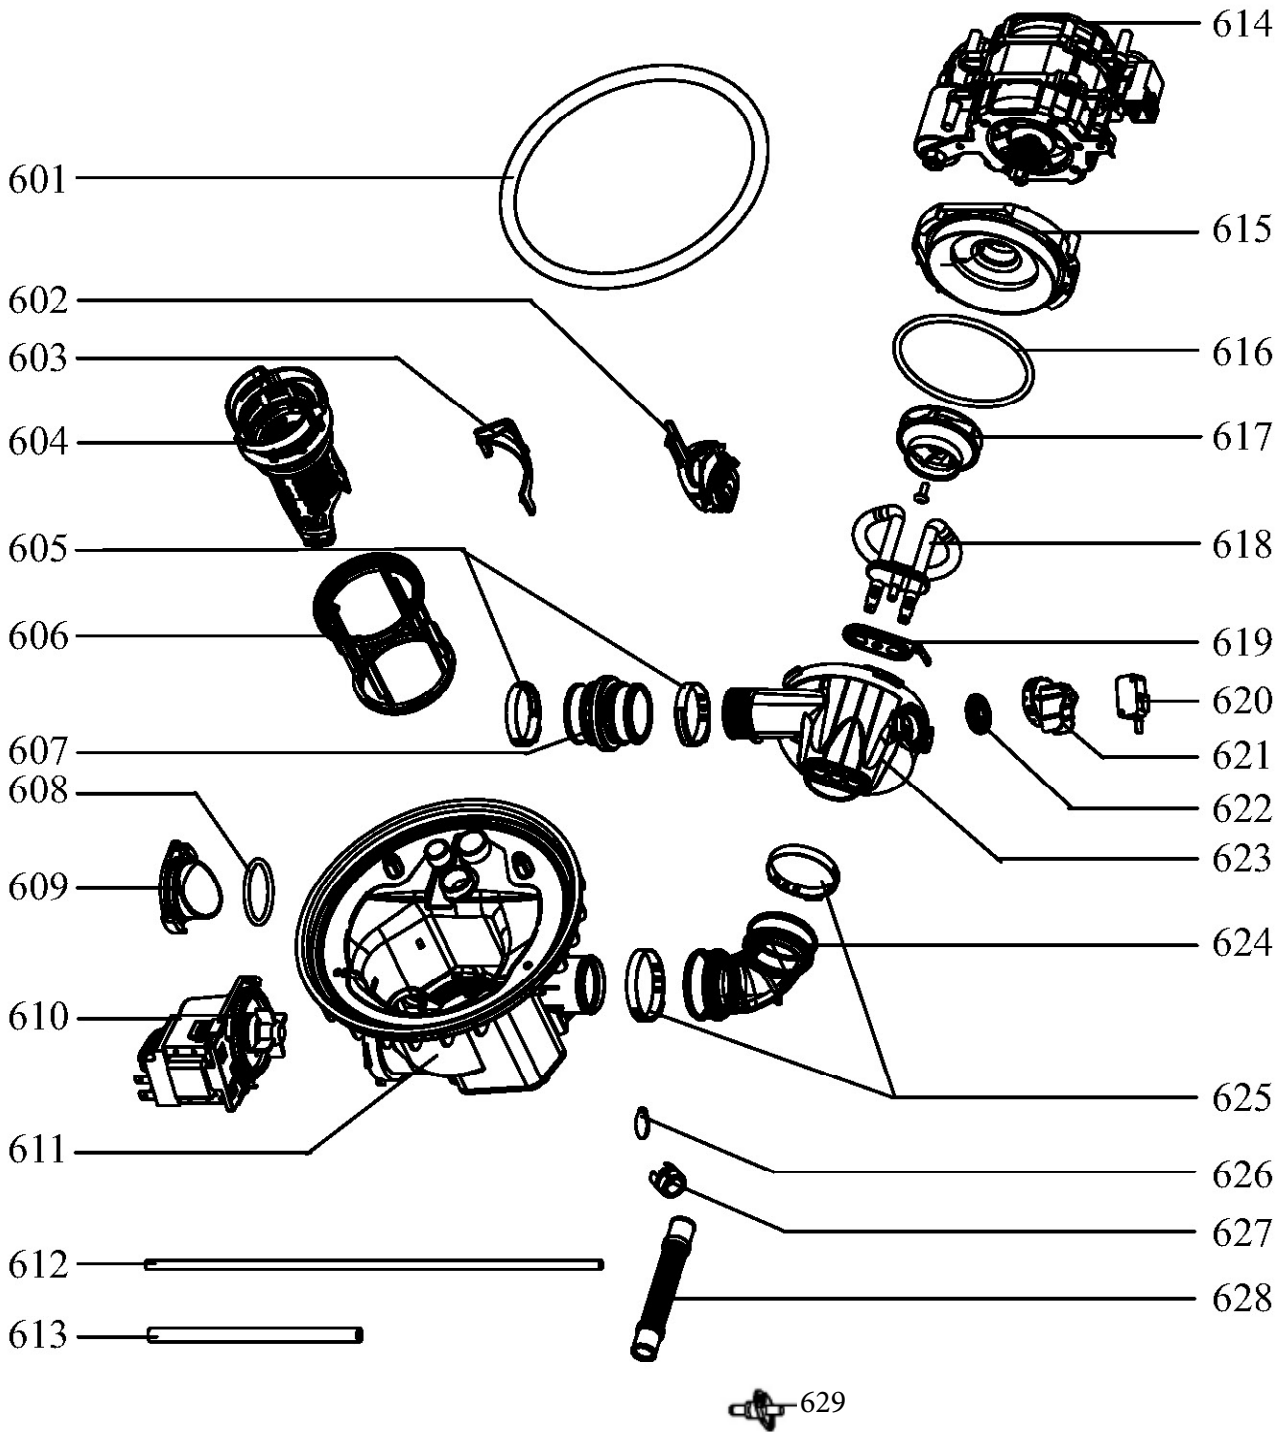

DI627

Caple 60cm Integrated Dishwasher