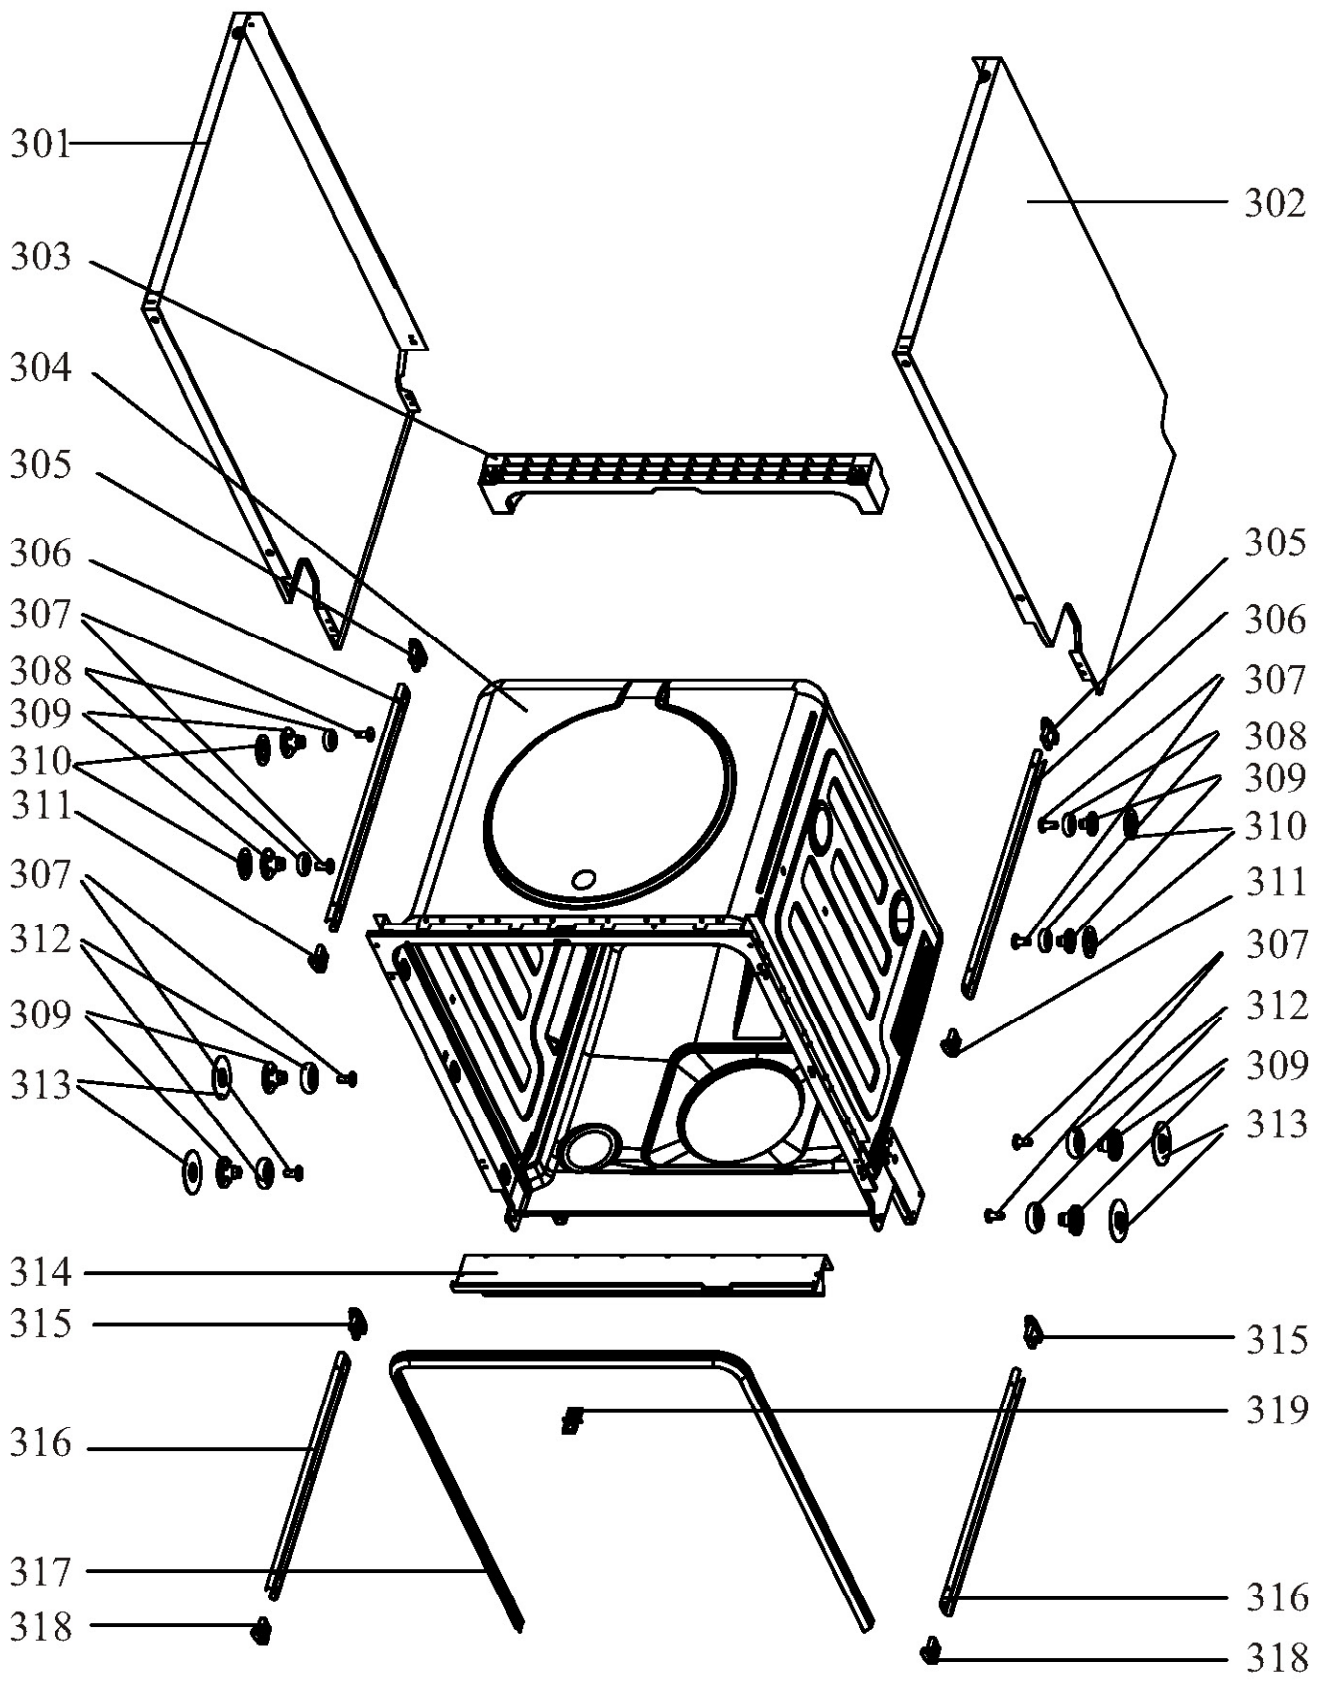

DI627

Caple 60cm Integrated Dishwasher

Technical information

DI627

Caple 60cm Integrated Dishwasher

DI627

Caple 60cm Integrated Dishwasher

DI627

DI627 - Caple 60cm Fully Integrated Dishwasher

Item	Part Code	Description	Qty
101	673000801755	Button	4
102	672000100012	Button Spring	4
103	673002401005	Light Cover 2	1
104	673002401004	Light Cover 2	1
105	673002401003	Light Cover 1	1
106	673000492450	Control Panel	1
107	672001801317	Outer Door	1
201	674000301011	Door Switch Assembly	1
202	672002290006	Inner Door	1
204	672002300049	Friction Strip Hooking Clip	2
205	672001300039	Left Hinge	1
206	673001300615	Clamping	2
207	672000201903	Hinge Damping	2
208	672001700002	Dispenser Bracket	2
209	674000800032	Dispenser	1
210	672001300038	Right Hinge	1
211	672001200061	Hinge Join Board	1
301	672001607099	Left Side Panel	1
302	672001600610	Right Side Panel	1
303	673003100024	Upper Back Support	1
304	672002900084	TUB AND Frame Assembly	1
305	673001300551	Cutlery Shelf Guider Link Stopper(Back)	2
306a	672001700023	Left Cutlery Shelf Guider Assembly	1
306b	672001700024	Right Cutlery Shelf Guider Assembly	1
307	673001400194	Guider Supporting Pin	8
308	673001000045	Cutlery Shelf Guider Supporting Wheel	4
309	673001400195	Basket Guider Supporter	8
310	673001300552	Cutlery Shelf Guider Supporting Holder	4
312	673001000046	Basket Guider Supporting Wheel	4
313	673001300555	Basket Guider Supporting Holder	4
314	672002300116	Anti-noise Borad	1
315	673001300554	Upper Basket Guider Link Stopper (Back)	2
316a	672001700025	Left Upper Basket Guider Assembly	1
316b	672001700026	Right Upper Basket Guider Assembly	1
317	673001700132	Door Seal Gasket	1
319	672001400068	Door Lock Hook	1
401	674000000186	Power Cord	1
402	673002800187	Air Breaker Nut	1
403	674000700049	Softener Assembly	1
404	673001300557	Drain Pipe Clamping	2
405	673001400212	Worm	1
406	673001300583	Bevel Wheel	1
407	673001400413	Foot	3
408	673001001010	Digging Rope	2