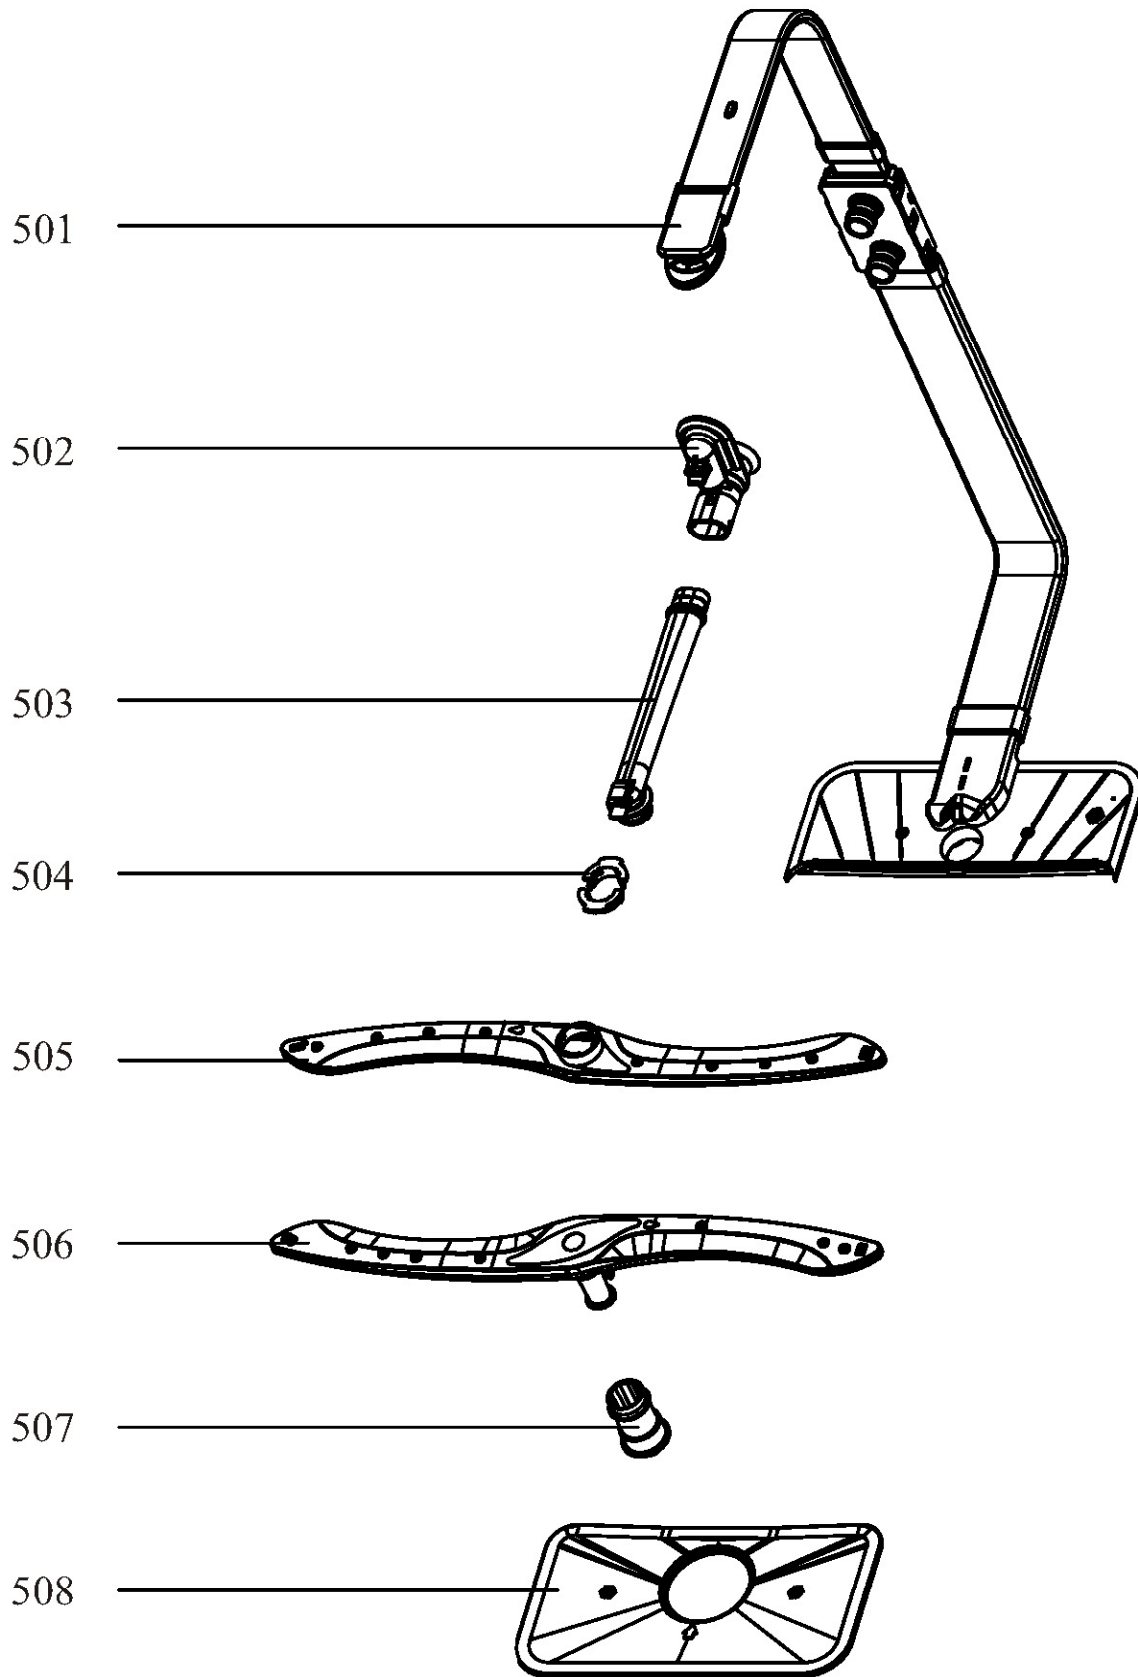

DI627

Caple 60cm Integrated Dishwasher