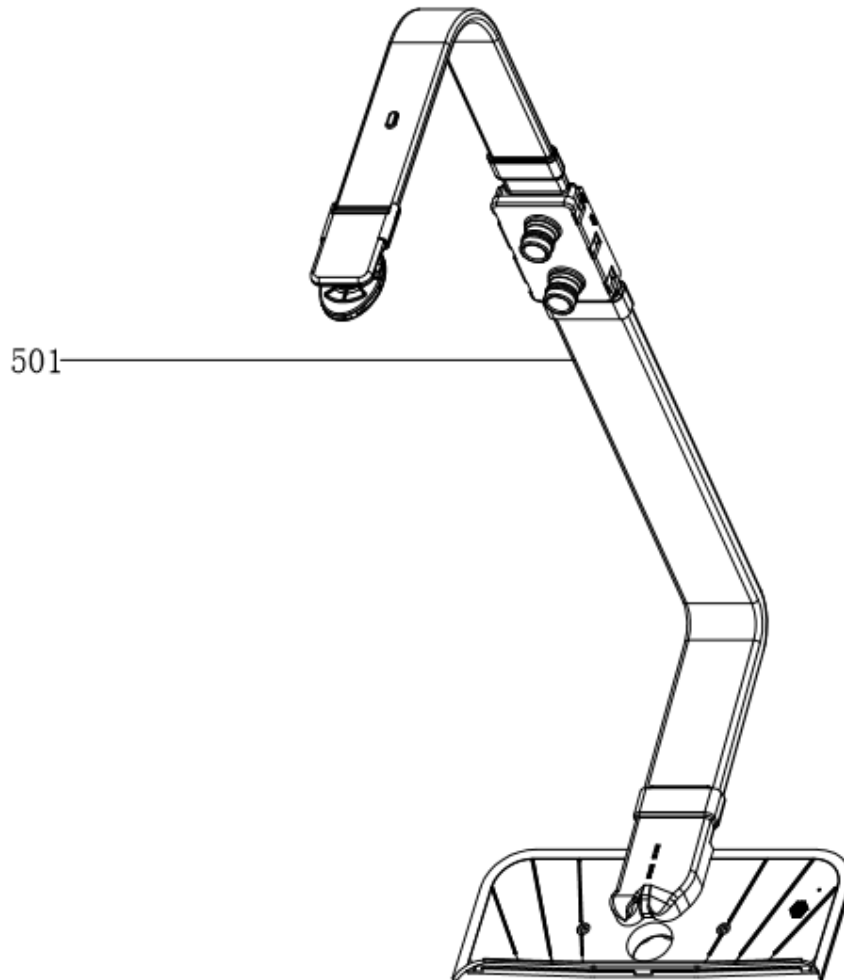

DI491

Caple 45cm Fully Integrated Dishwasher

Technical Manual

DI491

Caple 45cm Fully Integrated Dishwasher

DI491

Caple 45cm Fully Integrated Dishwasher

DI491

Caple 45cm Fully Integrated Dishwasher

DI491

Cadle 45cm Fully Integrated Dishwasher

DI491

Caple 45cm Fully Integrated Dishwasher

DI491

Caple 45cm Fully Integrated Dishwasher

DI491

Caple 45cm Fully Integrated Dishwasher

DI491

Caple 45cm Fully Integrated Dishwasher

Item	Part Number	Description	Quantity
101a	12276000A15904	Control Panel Shell	1
101b	12276000A15903	Control Panel Shell	1
102	12176000016731	Display Window Cover	1
104	12176000017730	Control Panel	1
105	17176000015354	Display Circuit Board	1
106	12276000006429	Outer Door	1
202	12276000A12529	Inner Door Assembly	1
204	12176000003629	Snap Ring	2
205	12276000001731	Left Hinge Assembly	1
209	17476000001467	Dispenser	1
210	12276000001778	Right Hinge Assembly	1
211	12276000001810	Hinge Join Board	1
212	12176000008541	Lock Buckle Fixing Block	1
213	12176000009495	Door Lock Hook	1
214	12676000001038	Waterproof Silicone Pad	1
302	12276000001216	Left Side Panel Assembly	1
303	12276000000914	Right Side Plate	1
304	12176000003871	Upper Back Support	1
306	12176000008517	Stopper	2
307	12276000001341	Sword Fork Frame Guider(Left)	1
307-a	12276000001344	Sword Fork Frame Guider(Right)	1
309	12176000010336	Basket Bracket	4
311	12176000008444	Support Block	4
313	12176000010412	Rail Support Assembly	4
314	12176000008573	Basket Guider Supporting Holder	4
315	12276000001839	Acoustic Panel	1
316	12176000008496	Stopper	2
317	12276000001357	Upper Basket Guider(Left)	1
317-a	12276000001360	Upper Basket Guider(Right)	1
318	12676000003841	Weather-strip	1
320	17476000000035	Door Switch Assembly	1
321	12176000010253	Absorbent Cotton	1
322	17476000001113	Indicator Lamp	1
323	12676000000745	Sealing Ring	1
324	12176000009535	Nut	1
325	12176000014684	Gas Inlet Pipe Assembly	1

17476000001269 Diverter Valve