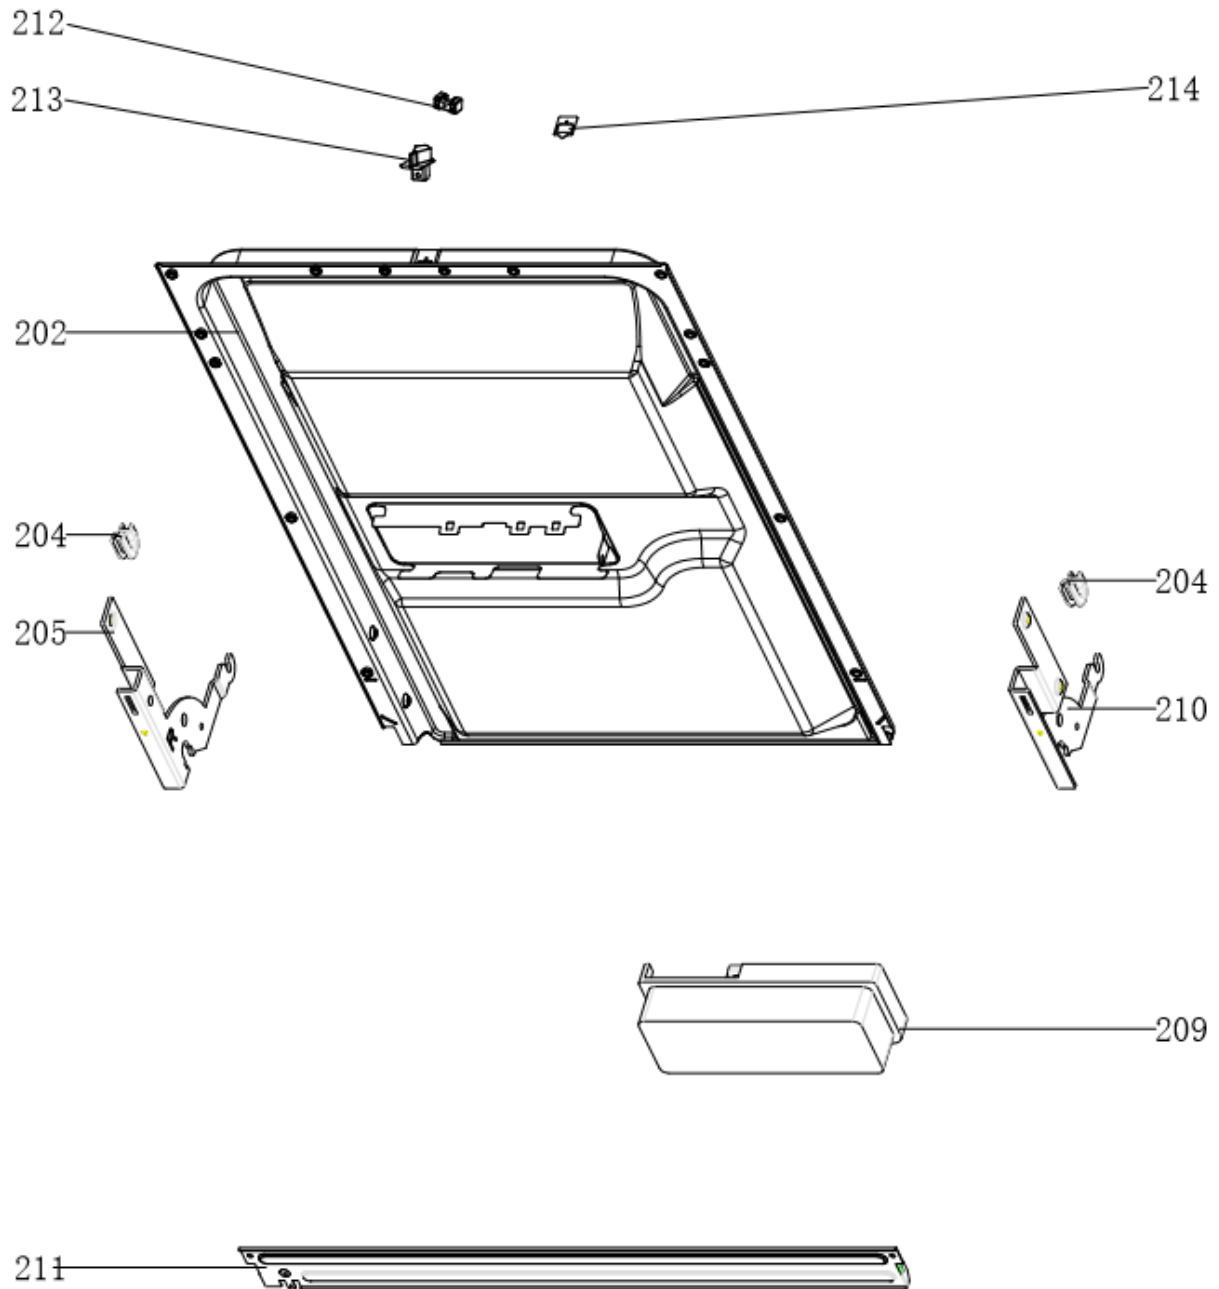

DI491

Caple 45cm Fully Integrated Dishwasher

Technical Manual

DI491

Caple 45cm Fully Integrated Dishwasher

DI491

Caple 45cm Fully Integrated Dishwasher

DI491

Caple 45cm Fully Integrated Dishwasher

DI491

Cadle 45cm Fully Integrated Dishwasher

DI491

Caple 45cm Fully Integrated Dishwasher

DI491

Caple 45cm Fully Integrated Dishwasher

DI491

Caple 45cm Fully Integrated Dishwasher

DI491

Caple 45cm Fully Integrated Dishwasher

Item	Part Number	Description	Quantity
101a	12276000A15904	Control Panel Shell	1
101b	12276000A15903	Control Panel Shell	1
102	12176000016731	Display Window Cover	1
104	12176000017730	Control Panel	1
105	17176000015354	Display Circuit Board	1
106	12276000006429	Outer Door	1
202	12276000A12529	Inner Door Assembly	1
204	12176000003629	Snap Ring	2
205	12276000001731	Left Hinge Assembly	1
209	17476000001467	Dispenser	1
210	12276000001778	Right Hinge Assembly	1
211	12276000001810	Hinge Join Board	1
212	12176000008541	Lock Buckle Fixing Block	1
213	12176000009495	Door Lock Hook	1
214	12676000001038	Waterproof Silicone Pad	1
302	12276000001216	Left Side Panel Assembly	1
303	12276000000914	Right Side Plate	1
304	12176000003871	Upper Back Support	1
306	12176000008517	Stopper	2
307	12276000001341	Sword Fork Frame Guider(Left)	1
307-a	12276000001344	Sword Fork Frame Guider(Right)	1
309	12176000010336	Basket Bracket	4
311	12176000008444	Support Block	4
313	12176000010412	Rail Support Assembly	4
314	12176000008573	Basket Guider Supporting Holder	4
315	12276000001839	Acoustic Panel	1
316	12176000008496	Stopper	2
317	12276000001357	Upper Basket Guider(Left)	1
317-a	12276000001360	Upper Basket Guider(Right)	1
318	12676000003841	Weather-strip	1
320	17476000000035	Door Switch Assembly	1
321	12176000010253	Absorbent Cotton	1
322	17476000001113	Indicator Lamp	1
323	12676000000745	Sealing Ring	1
324	12176000009535	Nut	1
325	12176000014684	Gas Inlet Pipe Assembly	1