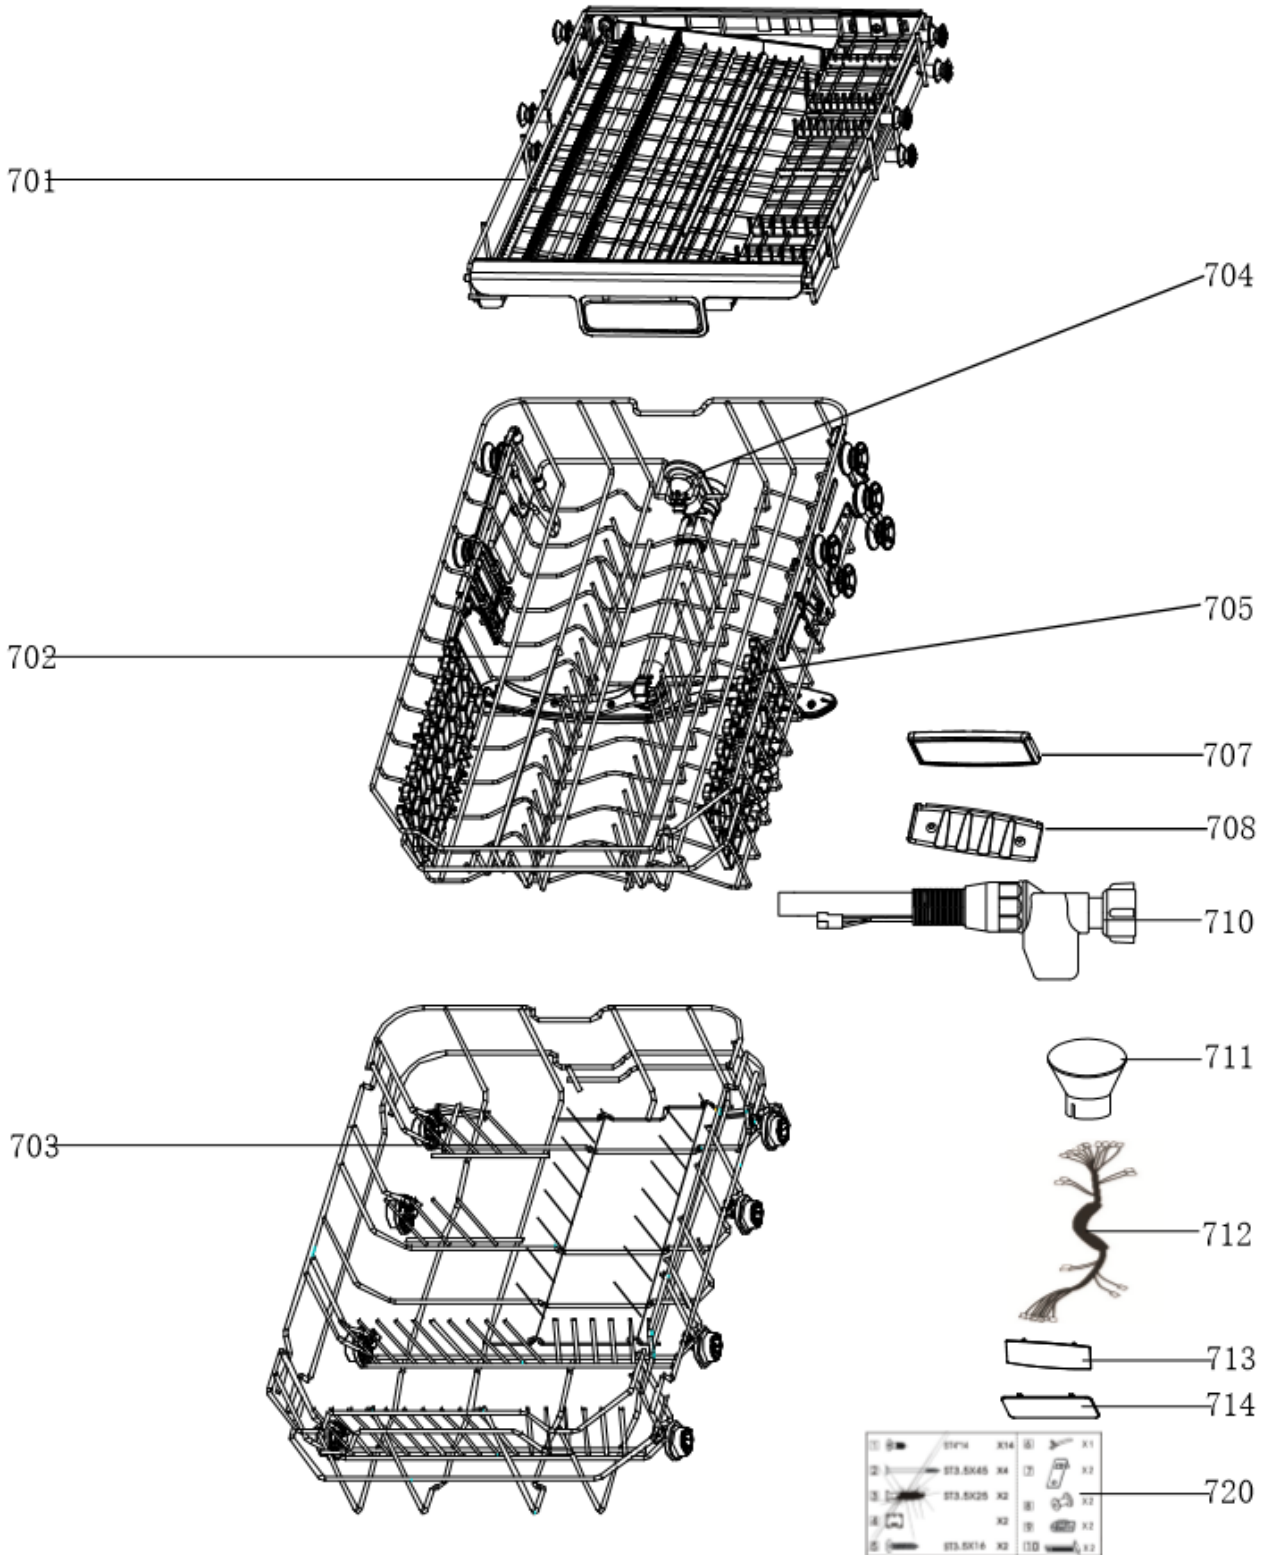

Caple 45cm Fully Integrated Dishwasher

DI491

Caple 45cm Fully Integrated Dishwasher

Item	Part Number	Description	Quantity
101a	12276000A15904	Control Panel Shell	1
101b	12276000A15903	Control Panel Shell	1
102	12176000016731	Display Window Cover	1
104	12176000017730	Control Panel	1
105	17176000015354	Display Circuit Board	1
106	12276000006429	Outer Door	1
202	12276000A12529	Inner Door Assembly	1
204	12176000003629	Snap Ring	2
205	12276000001731	Left Hinge Assembly	1
209	17476000001467	Dispenser	1
210	12276000001778	Right Hinge Assembly	1
211	12276000001810	Hinge Join Board	1
212	12176000008541	Lock Buckle Fixing Block	1
213	12176000009495	Door Lock Hook	1
214	12676000001038	Waterproof Silicone Pad	1
302	12276000001216	Left Side Panel Assembly	1
303	12276000000914	Right Side Plate	1
304	12176000003871	Upper Back Support	1
306	12176000008517	Stopper	2
307	12276000001341	Sword Fork Frame Guider(Left)	1
307-a	12276000001344	Sword Fork Frame Guider(Right)	1
309	12176000010336	Basket Bracket	4
311	12176000008444	Support Block	4
313	12176000010412	Rail Support Assembly	4
314	12176000008573	Basket Guider Supporting Holder	4
315	12276000001839	Acoustic Panel	1
316	12176000008496	Stopper	2
317	12276000001357	Upper Basket Guider(Left)	1
317-a	12276000001360	Upper Basket Guider(Right)	1
318	12676000003841	Weather-strip	1
320	17476000000035	Door Switch Assembly	1
321	12176000010253	Absorbent Cotton	1
322	17476000001113	Indicator Lamp	1
323	12676000000745	Sealing Ring	1
324	12176000009535	Nut	1
325	12176000014684	Gas Inlet Pipe Assembly	1