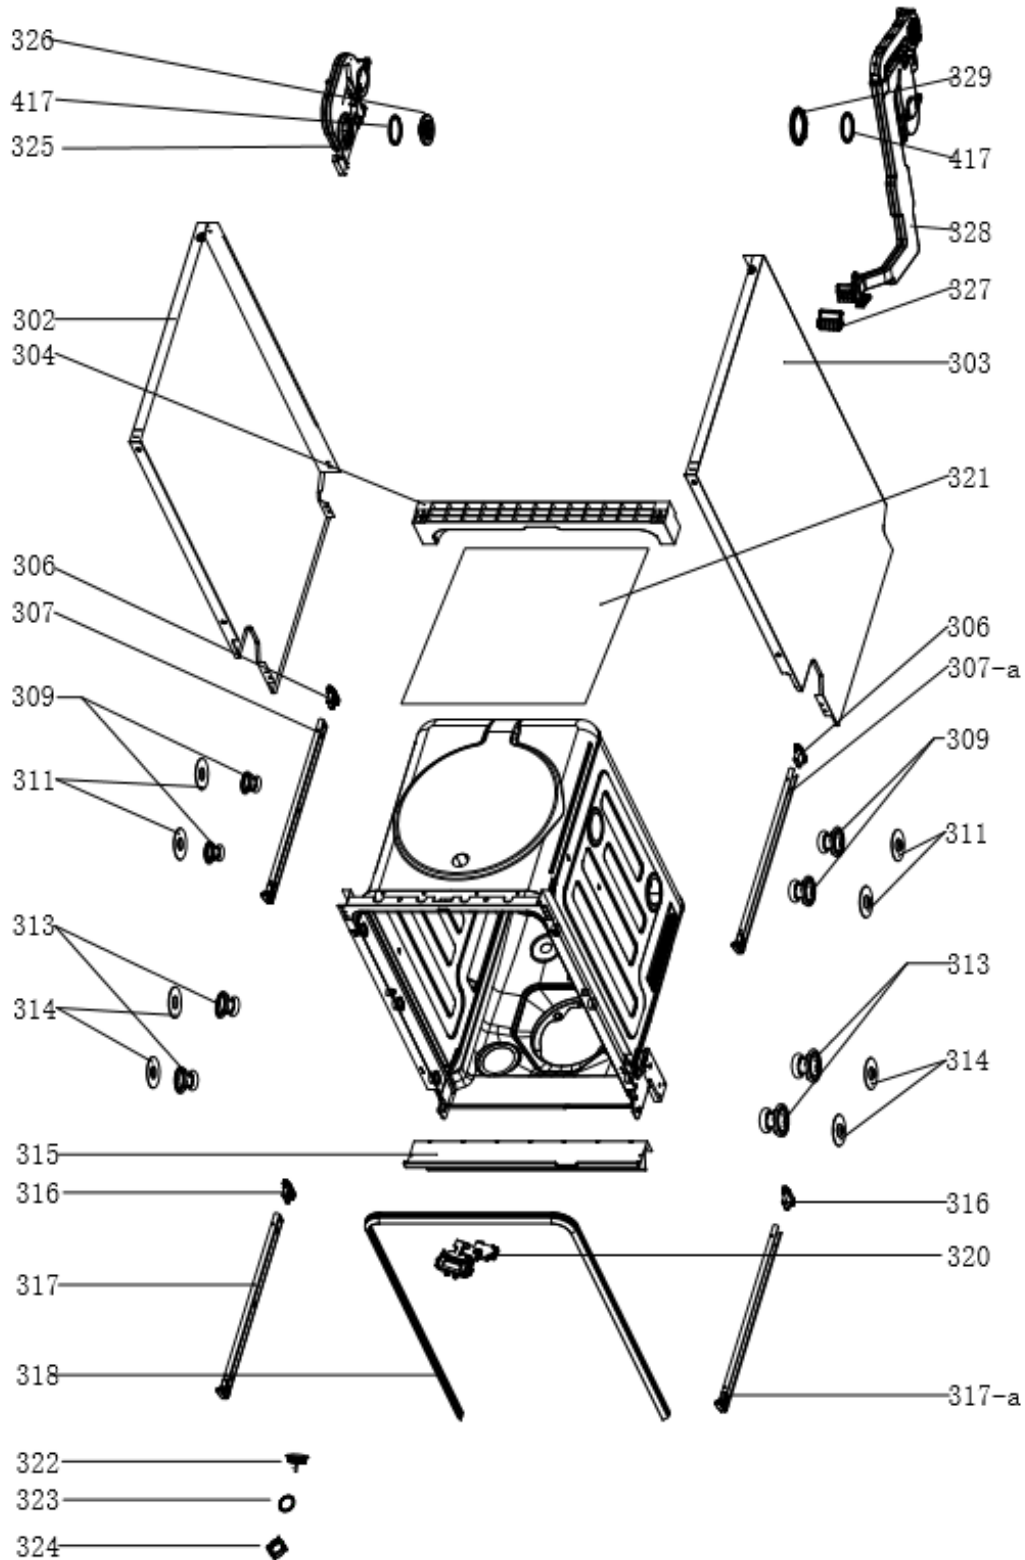

DI491

Caple 45cm Fully Integrated Dishwasher

Technical Manual

DI491

Caple 45cm Fully Integrated Dishwasher

DI491

Caple 45cm Fully Integrated Dishwasher

DI491

Caple 45cm Fully Integrated Dishwasher

DI491

Cadle 45cm Fully Integrated Dishwasher

DI491

Caple 45cm Fully Integrated Dishwasher

DI491

Caple 45cm Fully Integrated Dishwasher

DI491

Caple 45cm Fully Integrated Dishwasher

DI491

Caple 45cm Fully Integrated Dishwasher

Item	Part Number	Description	Quantity
101a	12276000A15904	Control Panel Shell	1
101b	12276000A15903	Control Panel Shell	1
102	12176000016731	Display Window Cover	1
104	12176000017730	Control Panel	1
105	17176000015354	Display Circuit Board	1
106	12276000006429	Outer Door	1
202	12276000A12529	Inner Door Assembly	1
204	12176000003629	Snap Ring	2
205	12276000001731	Left Hinge Assembly	1
209	17476000001467	Dispenser	1
210	12276000001778	Right Hinge Assembly	1
211	12276000001810	Hinge Join Board	1
212	12176000008541	Lock Buckle Fixing Block	1
213	12176000009495	Door Lock Hook	1
214	12676000001038	Waterproof Silicone Pad	1
302	12276000001216	Left Side Panel Assembly	1
303	12276000000914	Right Side Plate	1
304	12176000003871	Upper Back Support	1
306	12176000008517	Stopper	2
307	12276000001341	Sword Fork Frame Guider(Left)	1
307-a	12276000001344	Sword Fork Frame Guider(Right)	1
309	12176000010336	Basket Bracket	4
311	12176000008444	Support Block	4
313	12176000010412	Rail Support Assembly	4
314	12176000008573	Basket Guider Supporting Holder	4
315	12276000001839	Acoustic Panel	1
316	12176000008496	Stopper	2
317	12276000001357	Upper Basket Guider(Left)	1
317-a	12276000001360	Upper Basket Guider(Right)	1
318	12676000003841	Weather-strip	1
320	17476000000035	Door Switch Assembly	1
321	12176000010253	Absorbent Cotton	1
322	17476000001113	Indicator Lamp	1
323	12676000000745	Sealing Ring	1
324	12176000009535	Nut	1
325	12176000014684	Gas Inlet Pipe Assembly	1