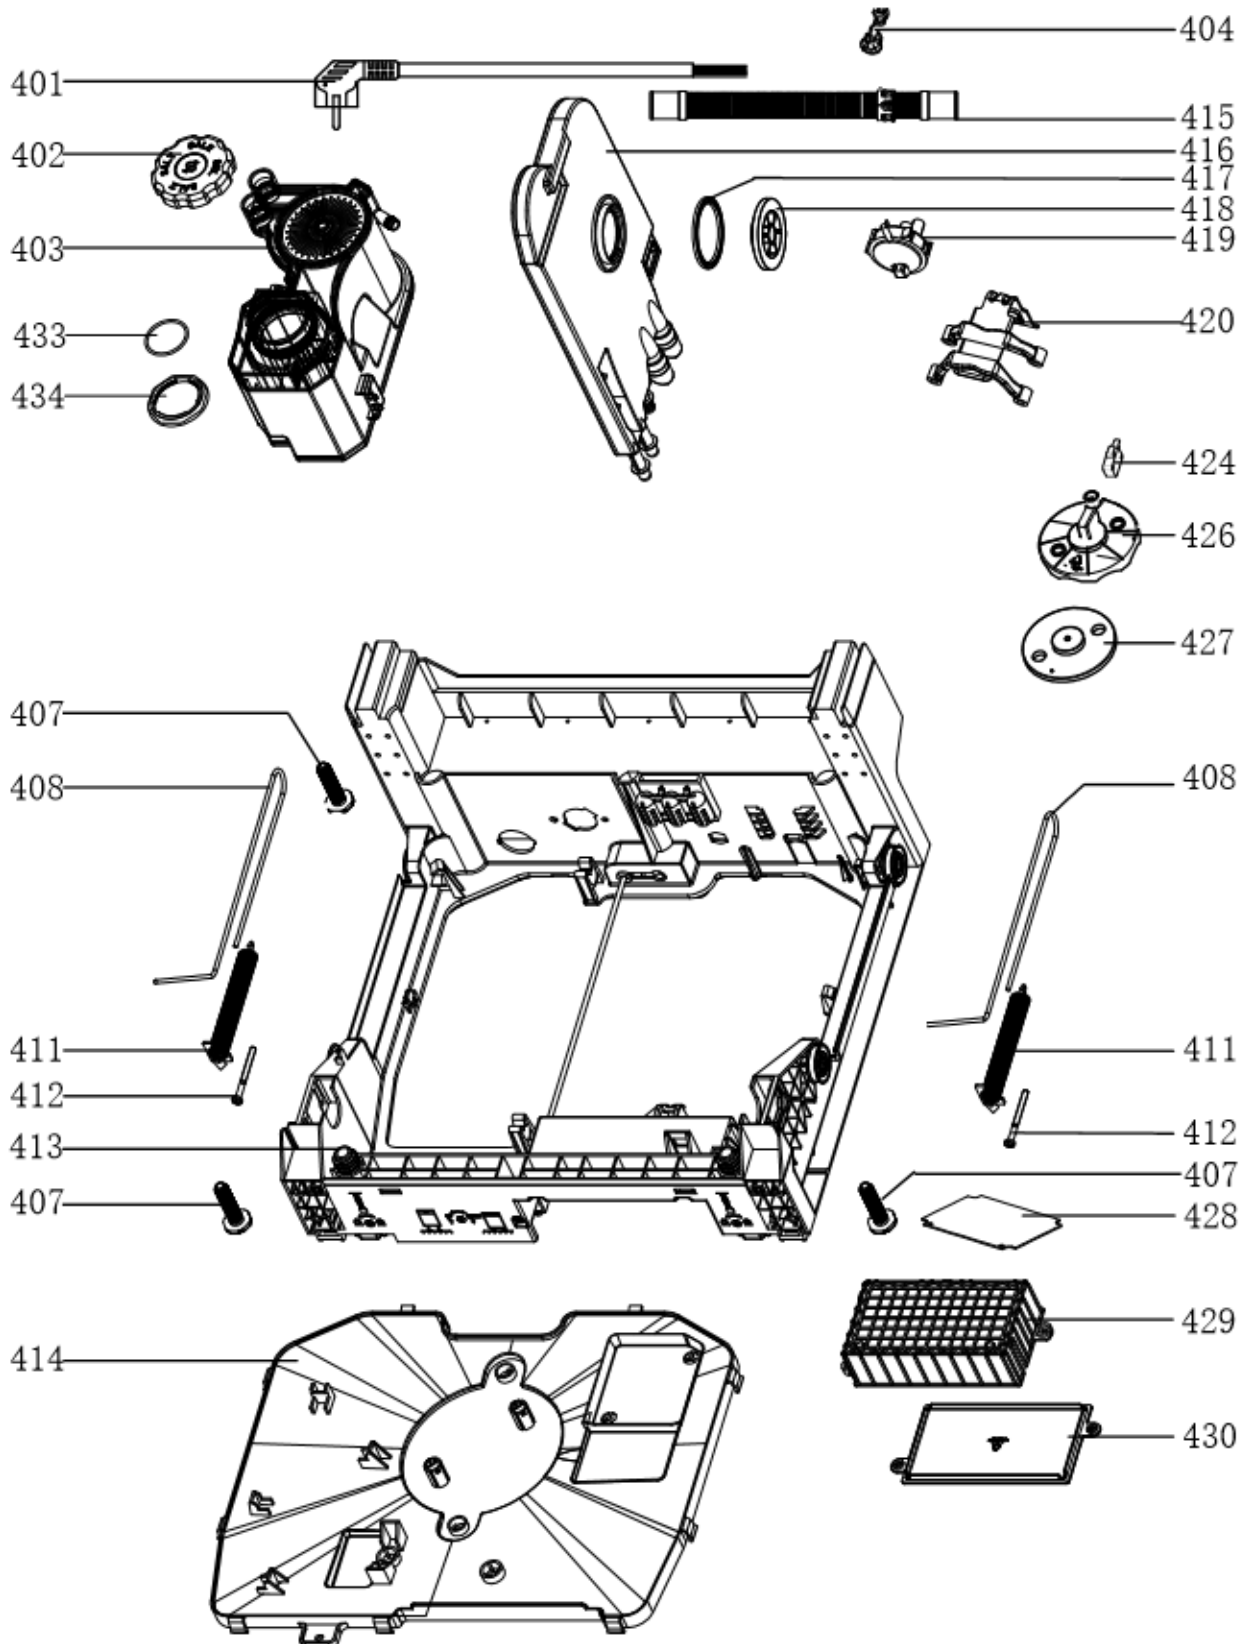

DI491

Cadle 45cm Fully Integrated Dishwasher