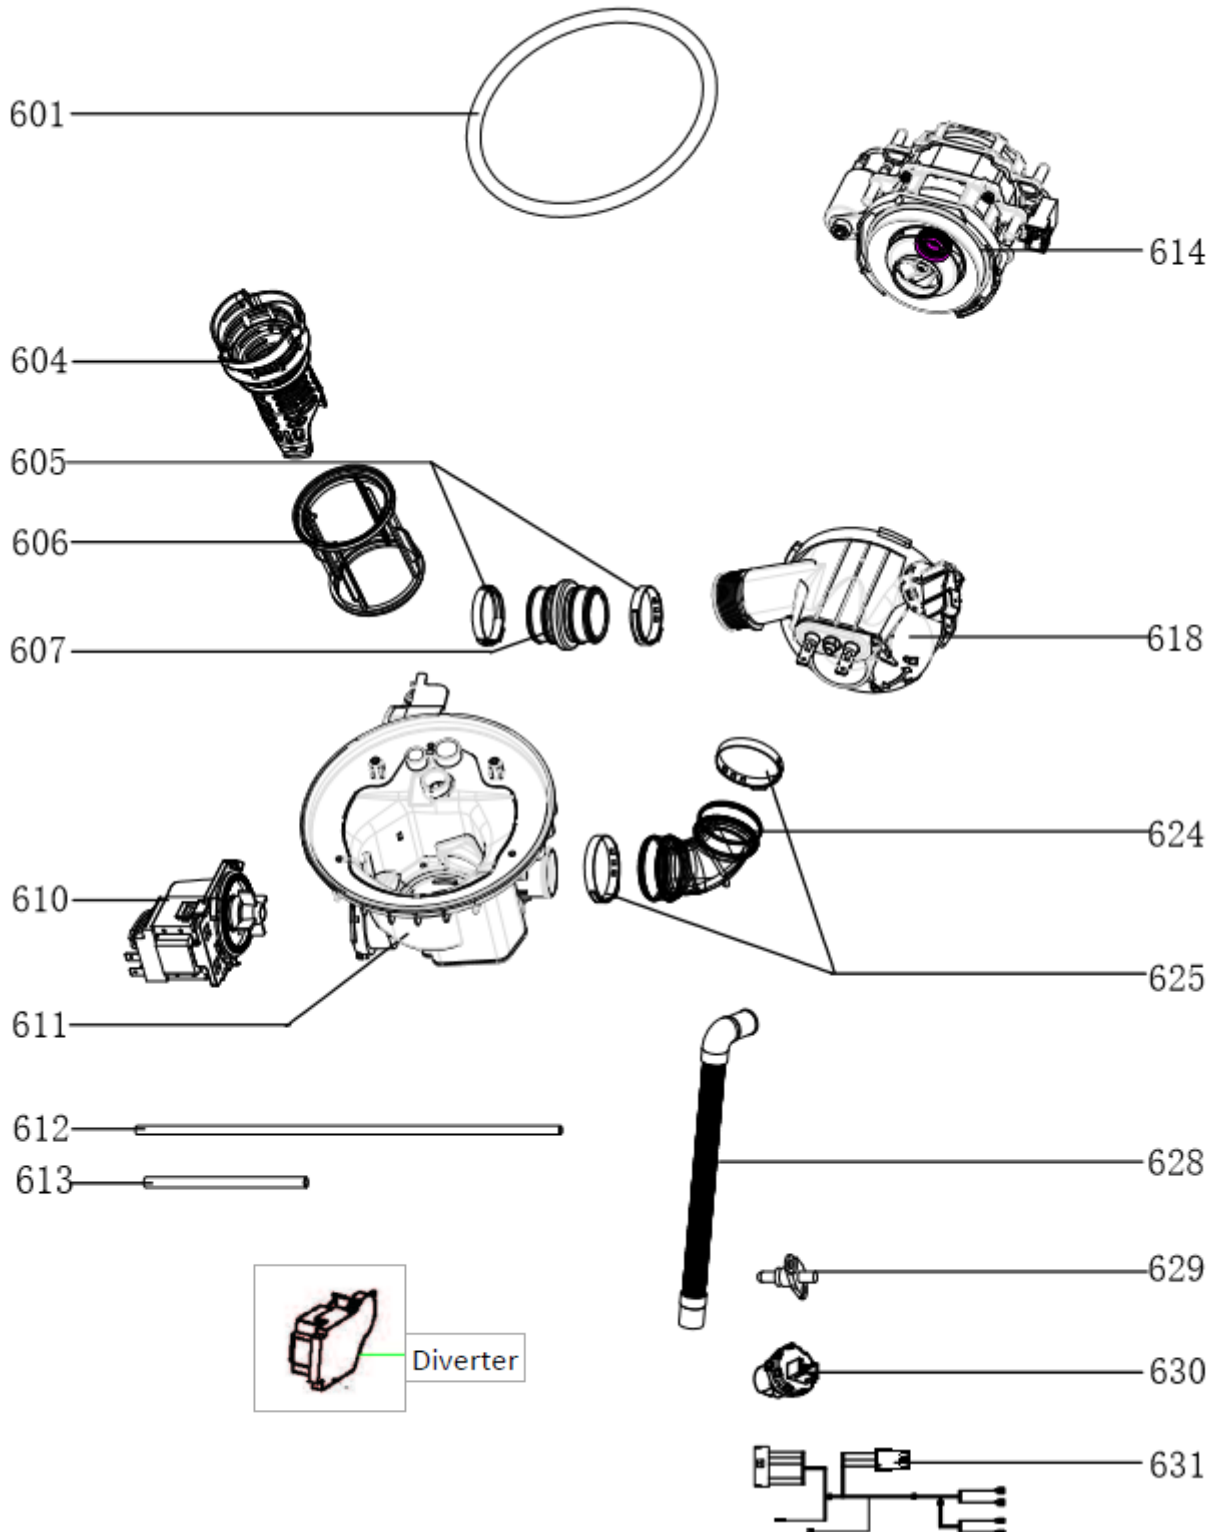

DI491

Caple 45cm Fully Integrated Dishwasher