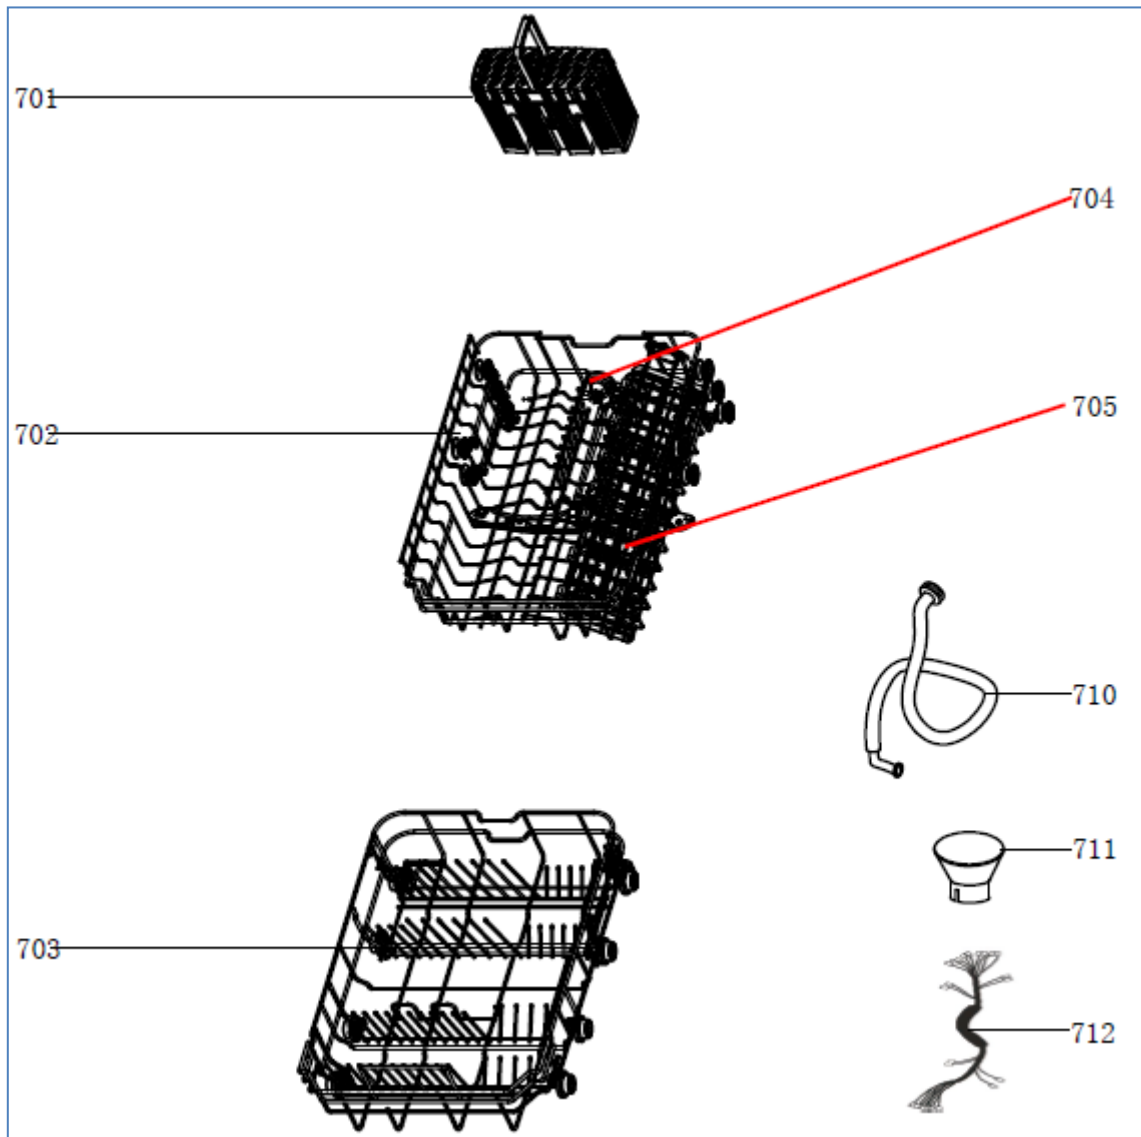

Caple 45cm Fully Integrated Dishwasher

DI482

Caple 45cm Fully Integrated Dishwasher

DI482

Caple 45cm Fully Integrated Dishwasher

DI482

Caple 45cm Fully Integrated Dishwasher

DI482

Caple 45cm Fully Integrated Dishwasher

1		ST4*14	X10	6		X1
2		ST3.5X45	X4	7		X2
3		ST3.5X25	X2	8		X2
4			X2	9		X2
5		ST3.5X16	X2			

720

DI482

Caple 45cm Fully Integrated Dishwasher

Item	Part Number	Description	Quantity
A01	12176000008136	Control Panel	1
A08	12176000001867	Button	3
A14	12976000000141	Spring	3
A17	12176000A57176	Control Panel Patch	1
A22	12276000014972	Outer door	1
A24	17176000A06494	Display panel	1
202	12276000011908	Inner Door Assembly	1
204	12176000003629	Snap Ring	2
205	12276000001731	Left Hinge Assembly	1
209	17476000008523	Dispenser	1
210	12276000001778	Right hinge Assembly	1
211	12276000019617	Connecting Board	1
212	12176000008565	Lock Buckle Fixing Block	1
213	12176000034743	Door Lock Hook	1
214	12676000001038	Waterproof Silicone Pad	1
302	12276000026818	Left Side Panel	1
303	12276000014953	Right Side Plate	1
304	12176000003871	Upper Back Support	1
313	12176000010412	Rail Support Assembly	4
314	12176000008573	Basket Guider Supporting Holder	4
315	12276000023092	Acoustic Panel	1
316	12176000008496	Stopper	2
317	12276000001357	Guide Rail Assembly	1
317-a	12276000001360	Guide Rail Assembly	1
318	12676000000913	Sealing Strip	1
320	17476000A04135	Door Switch Assembly	1
321	12176000010261	Back Plate	1
401	17476000007396	European standard power cord	1
402	12176000010640	Softener Cover Assembly	1
403	17476000010222	Softener	1
404	12176000009490	Power Cord Clasper	1
407	12176000009726	Foot	3
408	12976000000400	Door Rope	2
411	12976000000134	Spring	2
412	12976000001001	Adjust Screw of Door Spring	2
413	12176000003011	Base Tray Assembly	1
414	12176000003088	Base Cover	1