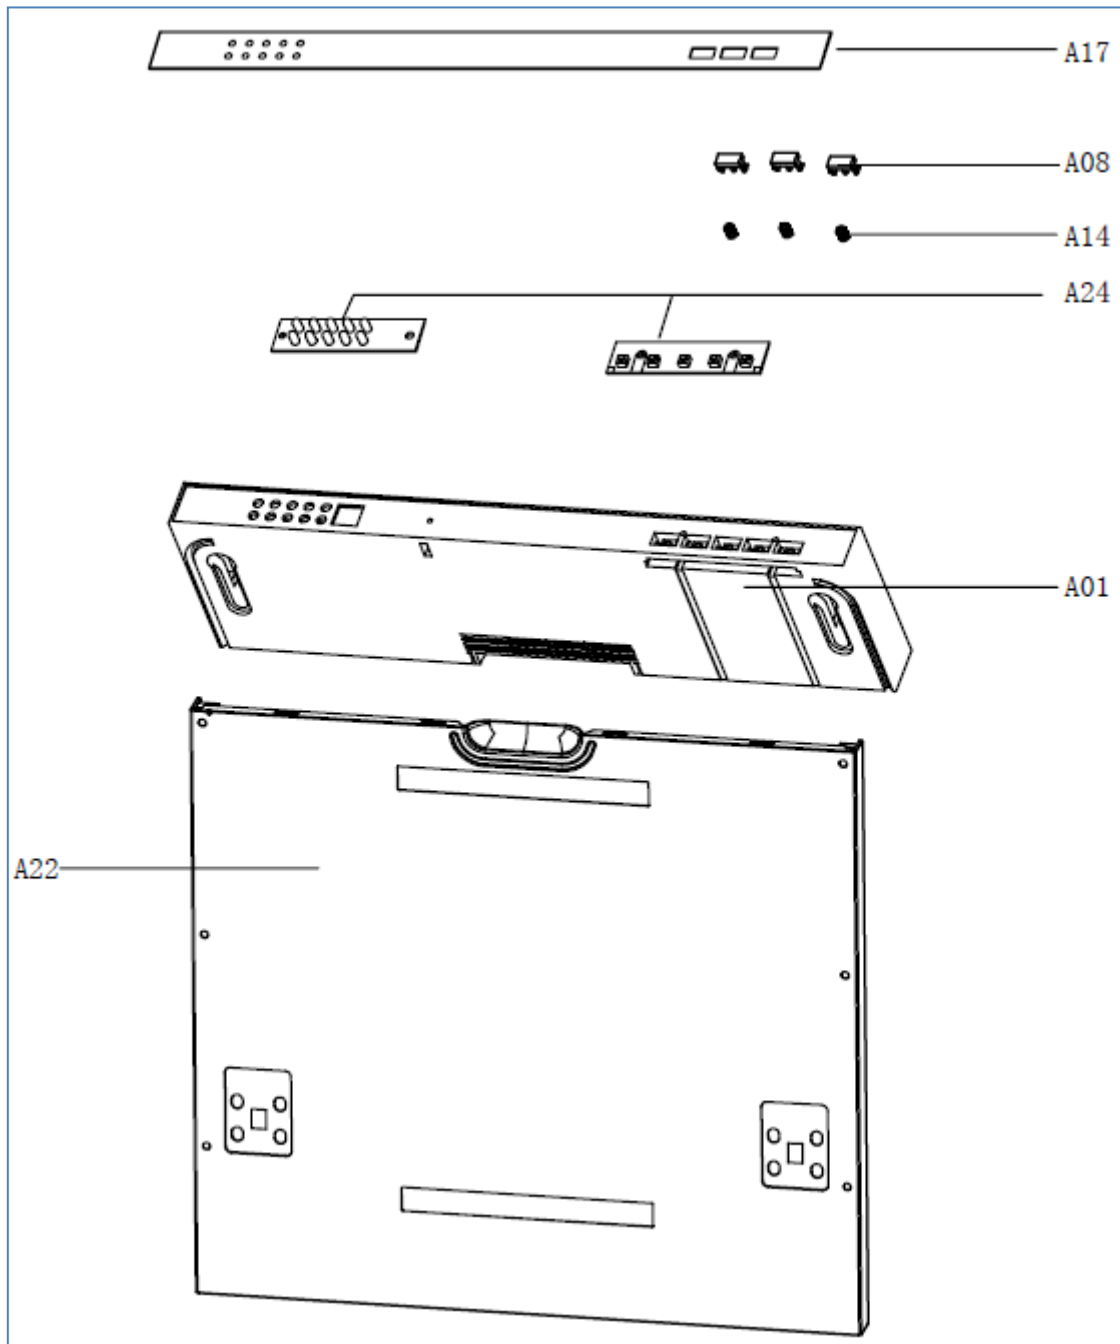

DI482

Caple 45cm Fully Integrated Dishwasher

Technical Manual

DI482

Caple 45cm Fully Integrated Dishwasher

DI482

Caple 45cm Fully Integrated Dishwasher

DI482

Caple 45cm Fully Integrated Dishwasher

DI482

Caple 45cm Fully Integrated Dishwasher

DI482

Caple 45cm Fully Integrated Dishwasher

DI482

Caple 45cm Fully Integrated Dishwasher

DI482

Caple 45cm Fully Integrated Dishwasher

1		ST4*14	X10	6		X1
2		ST3.5X45	X4	7		X2
3		ST3.5X25	X2	8		X2
4			X2	9		X2
5		ST3.5X16	X2			

720

DI482

Caple 45cm Fully Integrated Dishwasher

Item	Part Number	Description	Quantity
A01	12176000008136	Control Panel	1
A08	12176000001867	Button	3
A14	12976000000141	Spring	3
A17	12176000A57176	Control Panel Patch	1
A22	12276000014972	Outer door	1
A24	17176000A06494	Display panel	1
202	12276000011908	Inner Door Assembly	1
204	12176000003629	Snap Ring	2
205	12276000001731	Left Hinge Assembly	1
209	17476000008523	Dispenser	1
210	12276000001778	Right hinge Assembly	1
211	12276000019617	Connecting Board	1
212	12176000008565	Lock Buckle Fixing Block	1
213	12176000034743	Door Lock Hook	1
214	12676000001038	Waterproof Silicone Pad	1
302	12276000026818	Left Side Panel	1
303	12276000014953	Right Side Plate	1
304	12176000003871	Upper Back Support	1
313	12176000010412	Rail Support Assembly	4
314	12176000008573	Basket Guider Supporting Holder	4
315	12276000023092	Acoustic Panel	1
316	12176000008496	Stopper	2
317	12276000001357	Guide Rail Assembly	1
317-a	12276000001360	Guide Rail Assembly	1
318	12676000000913	Sealing Strip	1
320	17476000A04135	Door Switch Assembly	1
321	12176000010261	Back Plate	1
401	17476000007396	European standard power cord	1
402	12176000010640	Softener Cover Assembly	1
403	17476000010222	Softener	1
404	12176000009490	Power Cord Clasper	1
407	12176000009726	Foot	3
408	12976000000400	Door Rope	2
411	12976000000134	Spring	2
412	12976000001001	Adjust Screw of Door Spring	2
413	12176000003011	Base Tray Assembly	1
414	12176000003088	Base Cover	1