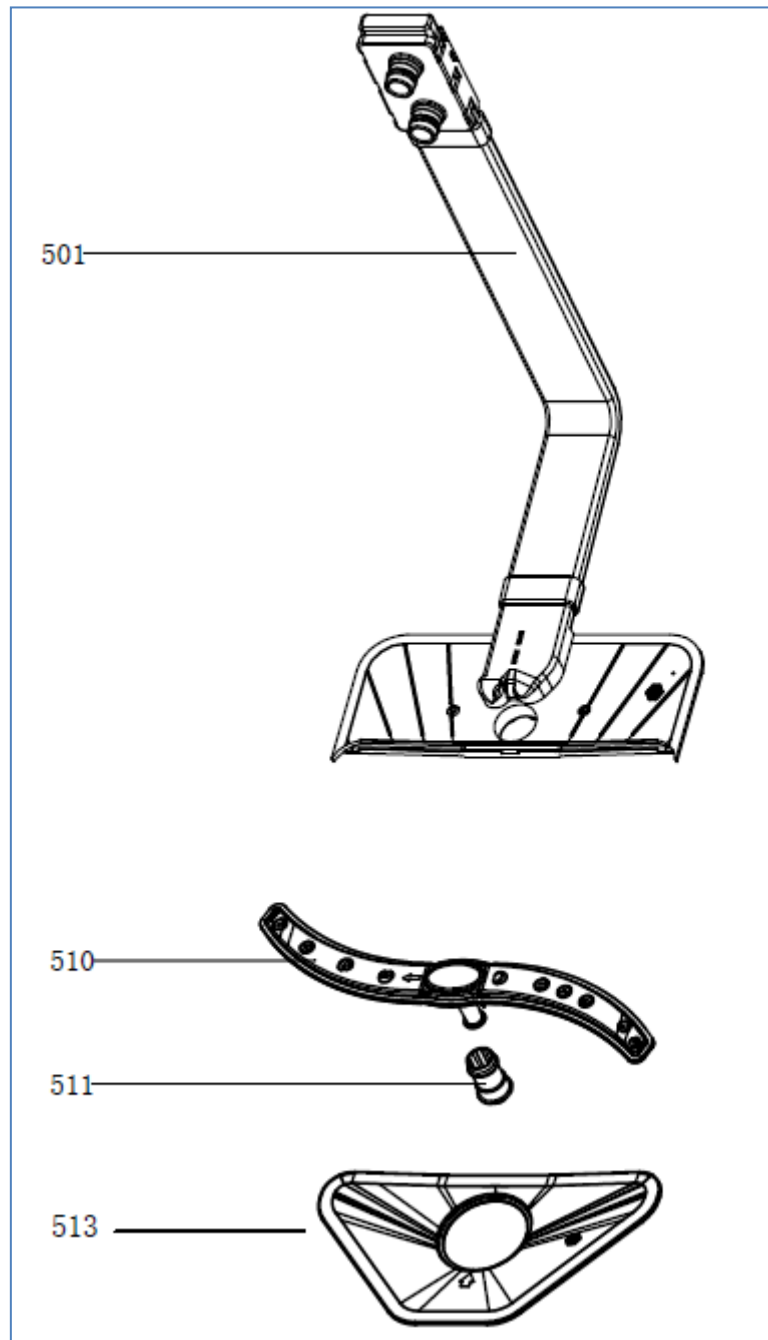

DI482

Caple 45cm Fully Integrated Dishwasher

Technical Manual

DI482

Caple 45cm Fully Integrated Dishwasher

DI482

Caple 45cm Fully Integrated Dishwasher

DI482

Caple 45cm Fully Integrated Dishwasher

DI482

Caple 45cm Fully Integrated Dishwasher

DI482

Caple 45cm Fully Integrated Dishwasher

DI482

Caple 45cm Fully Integrated Dishwasher

DI482

Caple 45cm Fully Integrated Dishwasher

1		ST4*14	X10	6		X1
2		ST3.5X45	X4	7		X2
3		ST3.5X25	X2	8		X2
4			X2	9		X2
5		ST3.5X16	X2			

720

DI482

Caple 45cm Fully Integrated Dishwasher

Item	Part Number	Description	Quantity
A01	12176000008136	Control Panel	1
A08	12176000001867	Button	3
A14	12976000000141	Spring	3
A17	12176000A57176	Control Panel Patch	1
A22	12276000014972	Outer door	1
A24	17176000A06494	Display panel	1
202	12276000011908	Inner Door Assembly	1
204	12176000003629	Snap Ring	2
205	12276000001731	Left Hinge Assembly	1
209	17476000008523	Dispenser	1
210	12276000001778	Right hinge Assembly	1
211	12276000019617	Connecting Board	1
212	12176000008565	Lock Buckle Fixing Block	1
213	12176000034743	Door Lock Hook	1
214	12676000001038	Waterproof Silicone Pad	1
302	12276000026818	Left Side Panel	1
303	12276000014953	Right Side Plate	1
304	12176000003871	Upper Back Support	1
313	12176000010412	Rail Support Assembly	4
314	12176000008573	Basket Guider Supporting Holder	4
315	12276000023092	Acoustic Panel	1
316	12176000008496	Stopper	2
317	12276000001357	Guide Rail Assembly	1
317-a	12276000001360	Guide Rail Assembly	1
318	12676000000913	Sealing Strip	1
320	17476000A04135	Door Switch Assembly	1
321	12176000010261	Back Plate	1
401	17476000007396	European standard power cord	1
402	12176000010640	Softener Cover Assembly	1
403	17476000010222	Softener	1
404	12176000009490	Power Cord Clasper	1
407	12176000009726	Foot	3
408	12976000000400	Door Rope	2
411	12976000000134	Spring	2
412	12976000001001	Adjust Screw of Door Spring	2
413	12176000003011	Base Tray Assembly	1
414	12176000003088	Base Cover	1