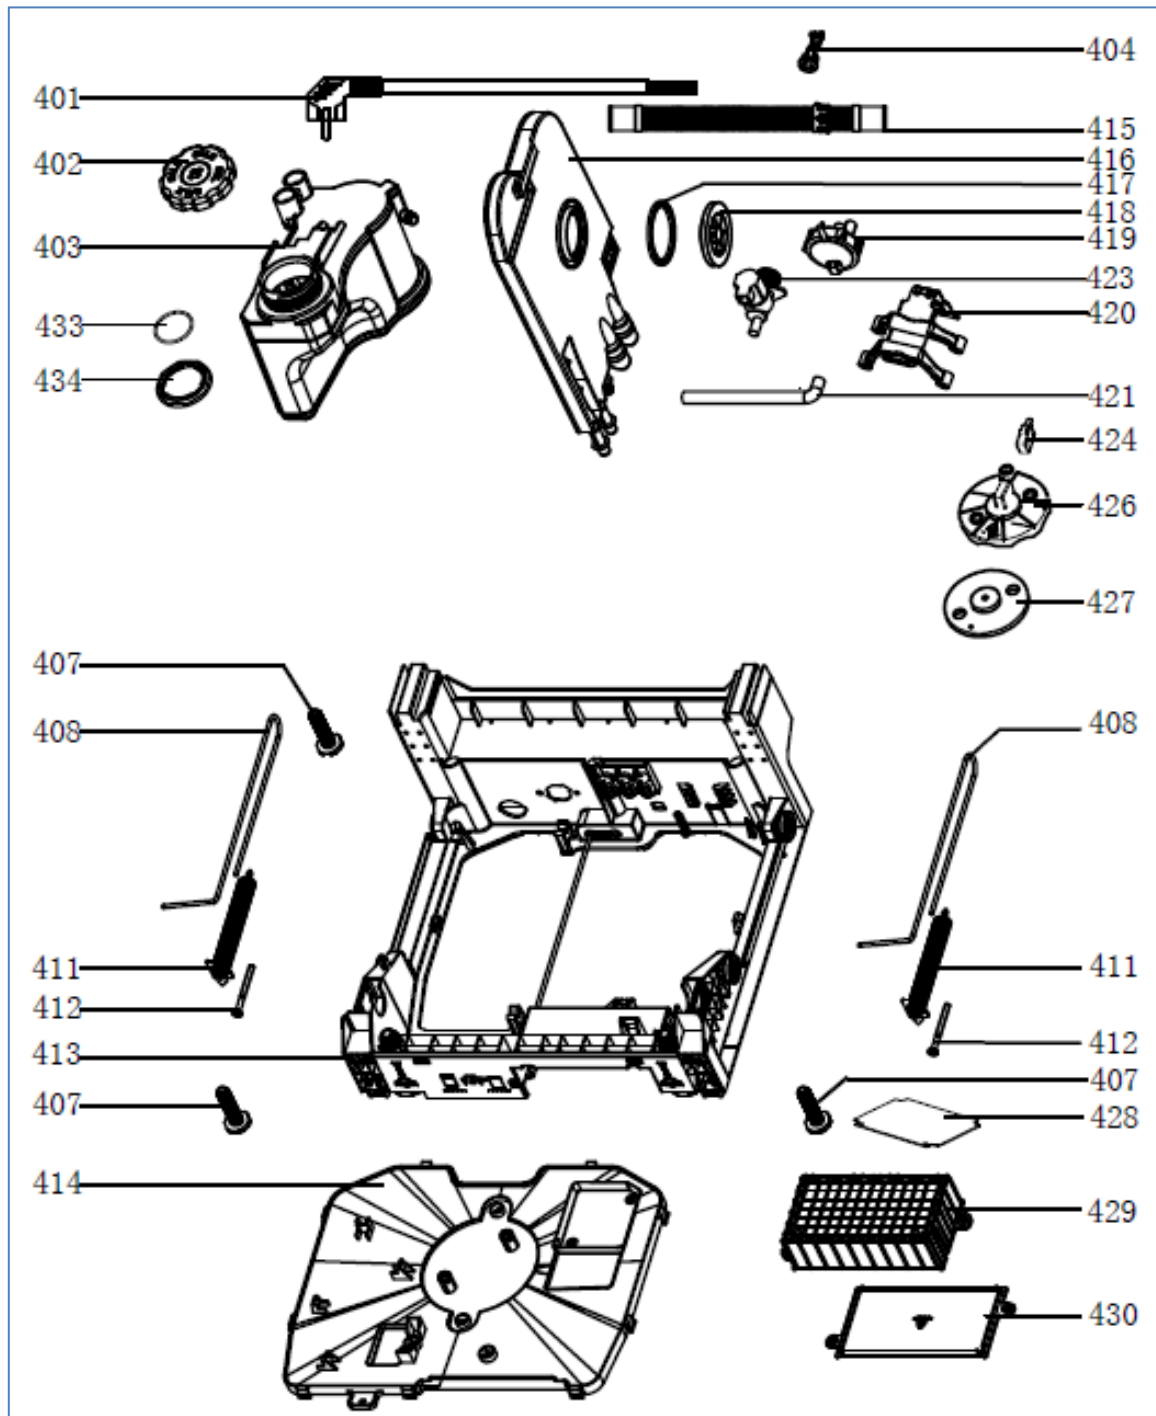

DI482

Caple 45cm Fully Integrated Dishwasher