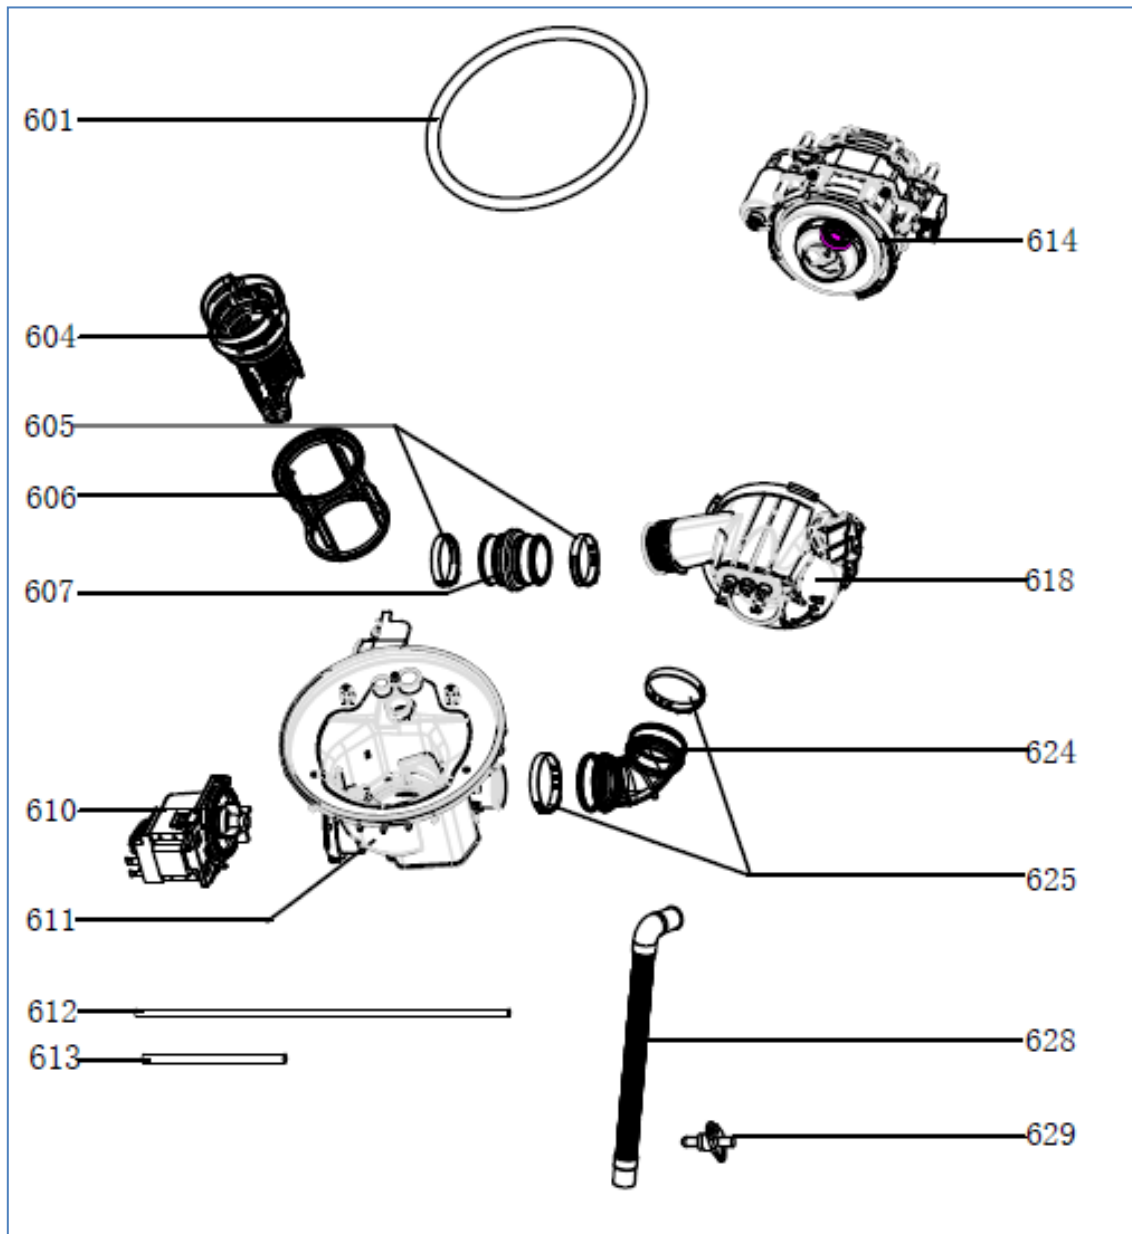

DI482

Caple 45cm Fully Integrated Dishwasher