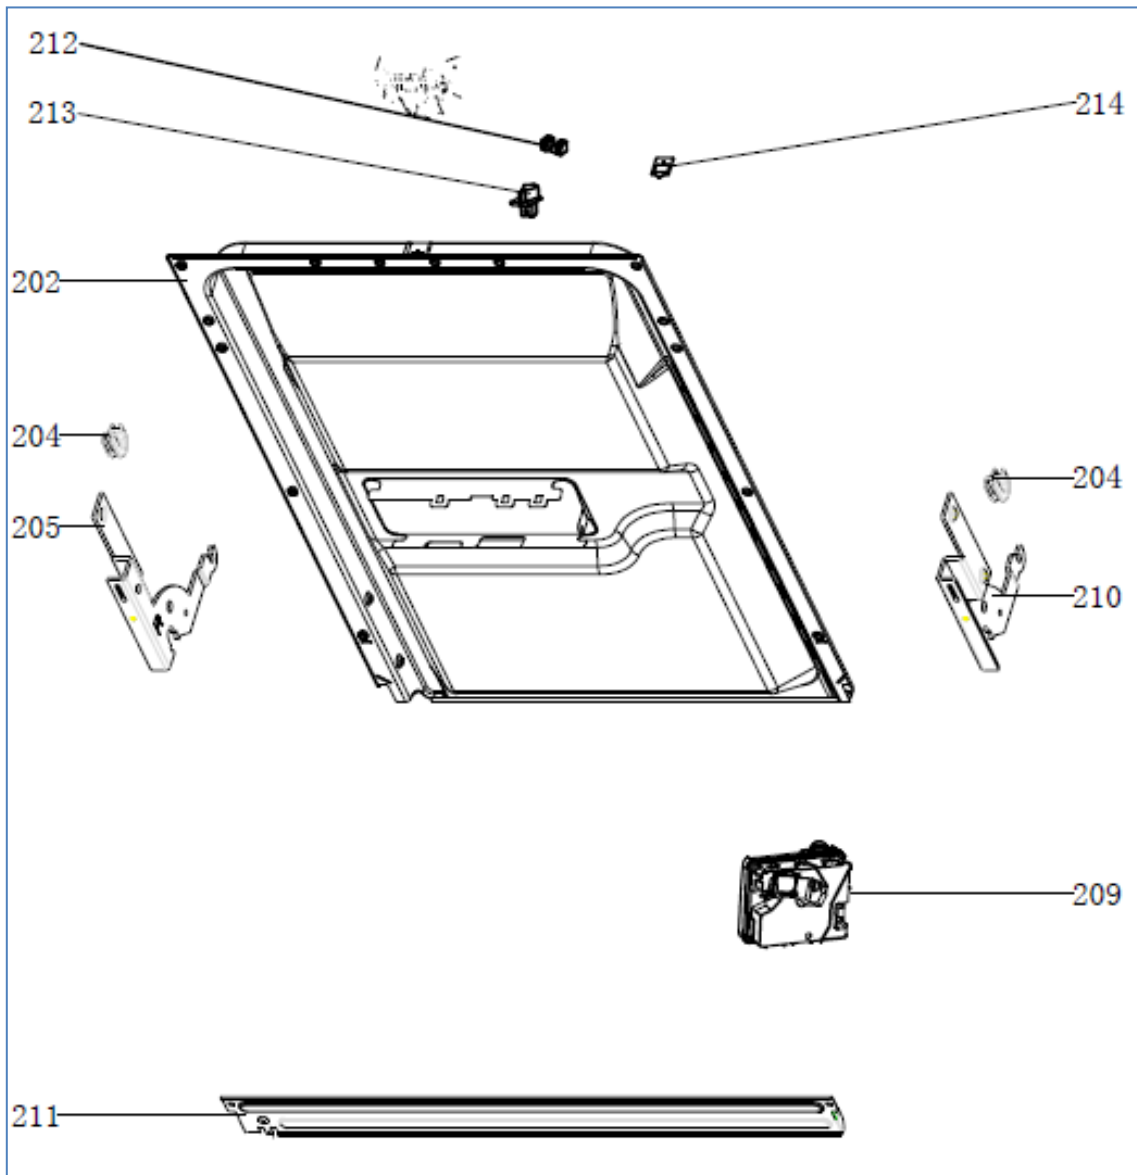

DI482

Caple 45cm Fully Integrated Dishwasher

Technical Manual

DI482

Caple 45cm Fully Integrated Dishwasher

DI482

Caple 45cm Fully Integrated Dishwasher

DI482

Caple 45cm Fully Integrated Dishwasher

DI482

Caple 45cm Fully Integrated Dishwasher

DI482

Caple 45cm Fully Integrated Dishwasher

DI482

Caple 45cm Fully Integrated Dishwasher

DI482

Caple 45cm Fully Integrated Dishwasher

1		ST4*14	X10	6		X1
2		ST3.5X45	X4	7		X2
3		ST3.5X25	X2	8		X2
4			X2	9		X2
5		ST3.5X16	X2			

720

DI482

Caple 45cm Fully Integrated Dishwasher

Item	Part Number	Description	Quantity
A01	12176000008136	Control Panel	1
A08	12176000001867	Button	3
A14	12976000000141	Spring	3
A17	12176000A57176	Control Panel Patch	1
A22	12276000014972	Outer door	1
A24	17176000A06494	Display panel	1
202	12276000011908	Inner Door Assembly	1
204	12176000003629	Snap Ring	2
205	12276000001731	Left Hinge Assembly	1
209	17476000008523	Dispenser	1
210	12276000001778	Right hinge Assembly	1
211	12276000019617	Connecting Board	1
212	12176000008565	Lock Buckle Fixing Block	1
213	12176000034743	Door Lock Hook	1
214	12676000001038	Waterproof Silicone Pad	1
302	12276000026818	Left Side Panel	1
303	12276000014953	Right Side Plate	1
304	12176000003871	Upper Back Support	1
313	12176000010412	Rail Support Assembly	4
314	12176000008573	Basket Guider Supporting Holder	4
315	12276000023092	Acoustic Panel	1
316	12176000008496	Stopper	2
317	12276000001357	Guide Rail Assembly	1
317-a	12276000001360	Guide Rail Assembly	1
318	12676000000913	Sealing Strip	1
320	17476000A04135	Door Switch Assembly	1
321	12176000010261	Back Plate	1
401	17476000007396	European standard power cord	1
402	12176000010640	Softener Cover Assembly	1
403	17476000010222	Softener	1
404	12176000009490	Power Cord Clasper	1
407	12176000009726	Foot	3
408	12976000000400	Door Rope	2
411	12976000000134	Spring	2
412	12976000001001	Adjust Screw of Door Spring	2
413	12176000003011	Base Tray Assembly	1
414	12176000003088	Base Cover	1