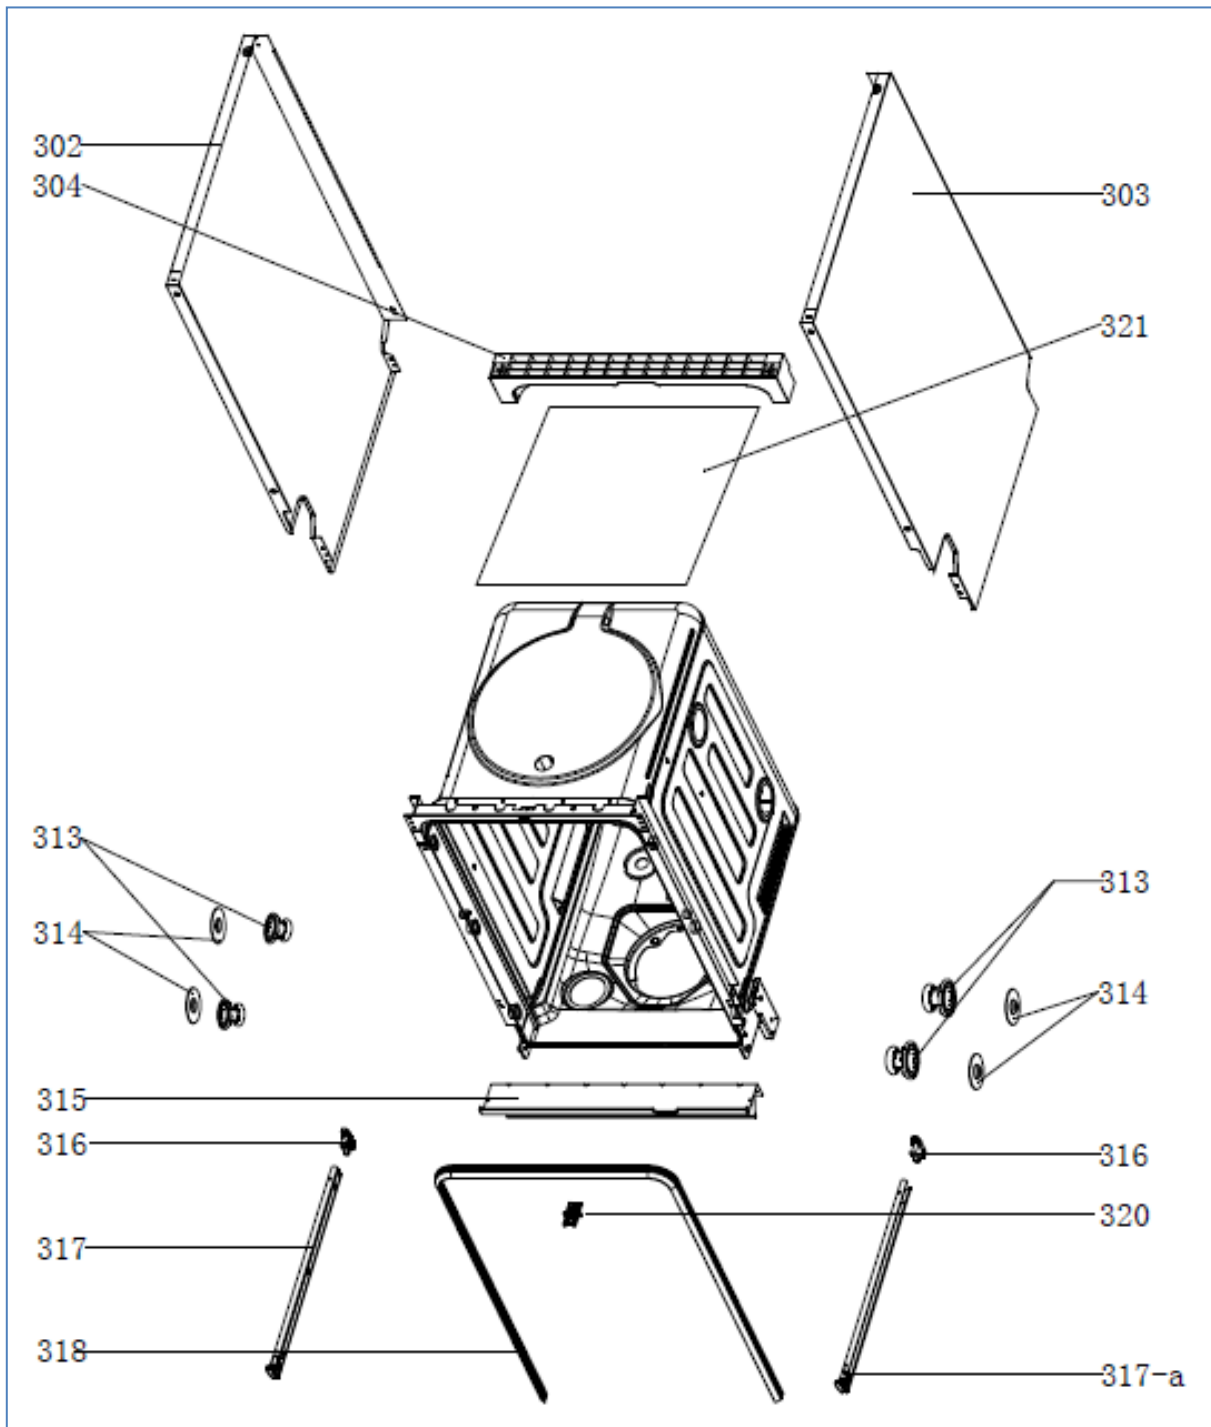

DI482

Caple 45cm Fully Integrated Dishwasher

Technical Manual

DI482

Caple 45cm Fully Integrated Dishwasher

DI482

Caple 45cm Fully Integrated Dishwasher

DI482

Caple 45cm Fully Integrated Dishwasher

DI482

Caple 45cm Fully Integrated Dishwasher

DI482

Caple 45cm Fully Integrated Dishwasher

DI482

Caple 45cm Fully Integrated Dishwasher

DI482

Caple 45cm Fully Integrated Dishwasher

1		ST4*14	X10	6		X1
2		ST3.5X45	X4	7		X2
3		ST3.5X25	X2	8		X2
4			X2	9		X2
5		ST3.5X16	X2			

720

DI482

Caple 45cm Fully Integrated Dishwasher

Item	Part Number	Description	Quantity
A01	12176000008136	Control Panel	1
A08	12176000001867	Button	3
A14	12976000000141	Spring	3
A17	12176000A57176	Control Panel Patch	1
A22	12276000014972	Outer door	1
A24	17176000A06494	Display panel	1
202	12276000011908	Inner Door Assembly	1
204	12176000003629	Snap Ring	2
205	12276000001731	Left Hinge Assembly	1
209	17476000008523	Dispenser	1
210	12276000001778	Right hinge Assembly	1
211	12276000019617	Connecting Board	1
212	12176000008565	Lock Buckle Fixing Block	1
213	12176000034743	Door Lock Hook	1
214	12676000001038	Waterproof Silicone Pad	1
302	12276000026818	Left Side Panel	1
303	12276000014953	Right Side Plate	1
304	12176000003871	Upper Back Support	1
313	12176000010412	Rail Support Assembly	4
314	12176000008573	Basket Guider Supporting Holder	4
315	12276000023092	Acoustic Panel	1
316	12176000008496	Stopper	2
317	12276000001357	Guide Rail Assembly	1
317-a	12276000001360	Guide Rail Assembly	1
318	12676000000913	Sealing Strip	1
320	17476000A04135	Door Switch Assembly	1
321	12176000010261	Back Plate	1
401	17476000007396	European standard power cord	1
402	12176000010640	Softener Cover Assembly	1
403	17476000010222	Softener	1
404	12176000009490	Power Cord Clasper	1
407	12176000009726	Foot	3
408	12976000000400	Door Rope	2
411	12976000000134	Spring	2
412	12976000001001	Adjust Screw of Door Spring	2
413	12176000003011	Base Tray Assembly	1
414	12176000003088	Base Cover	1