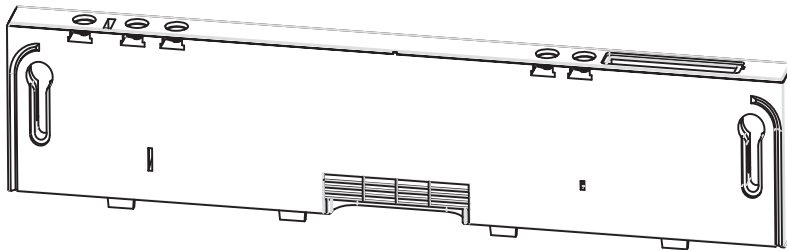

101

102

103

104

105

106

107

108