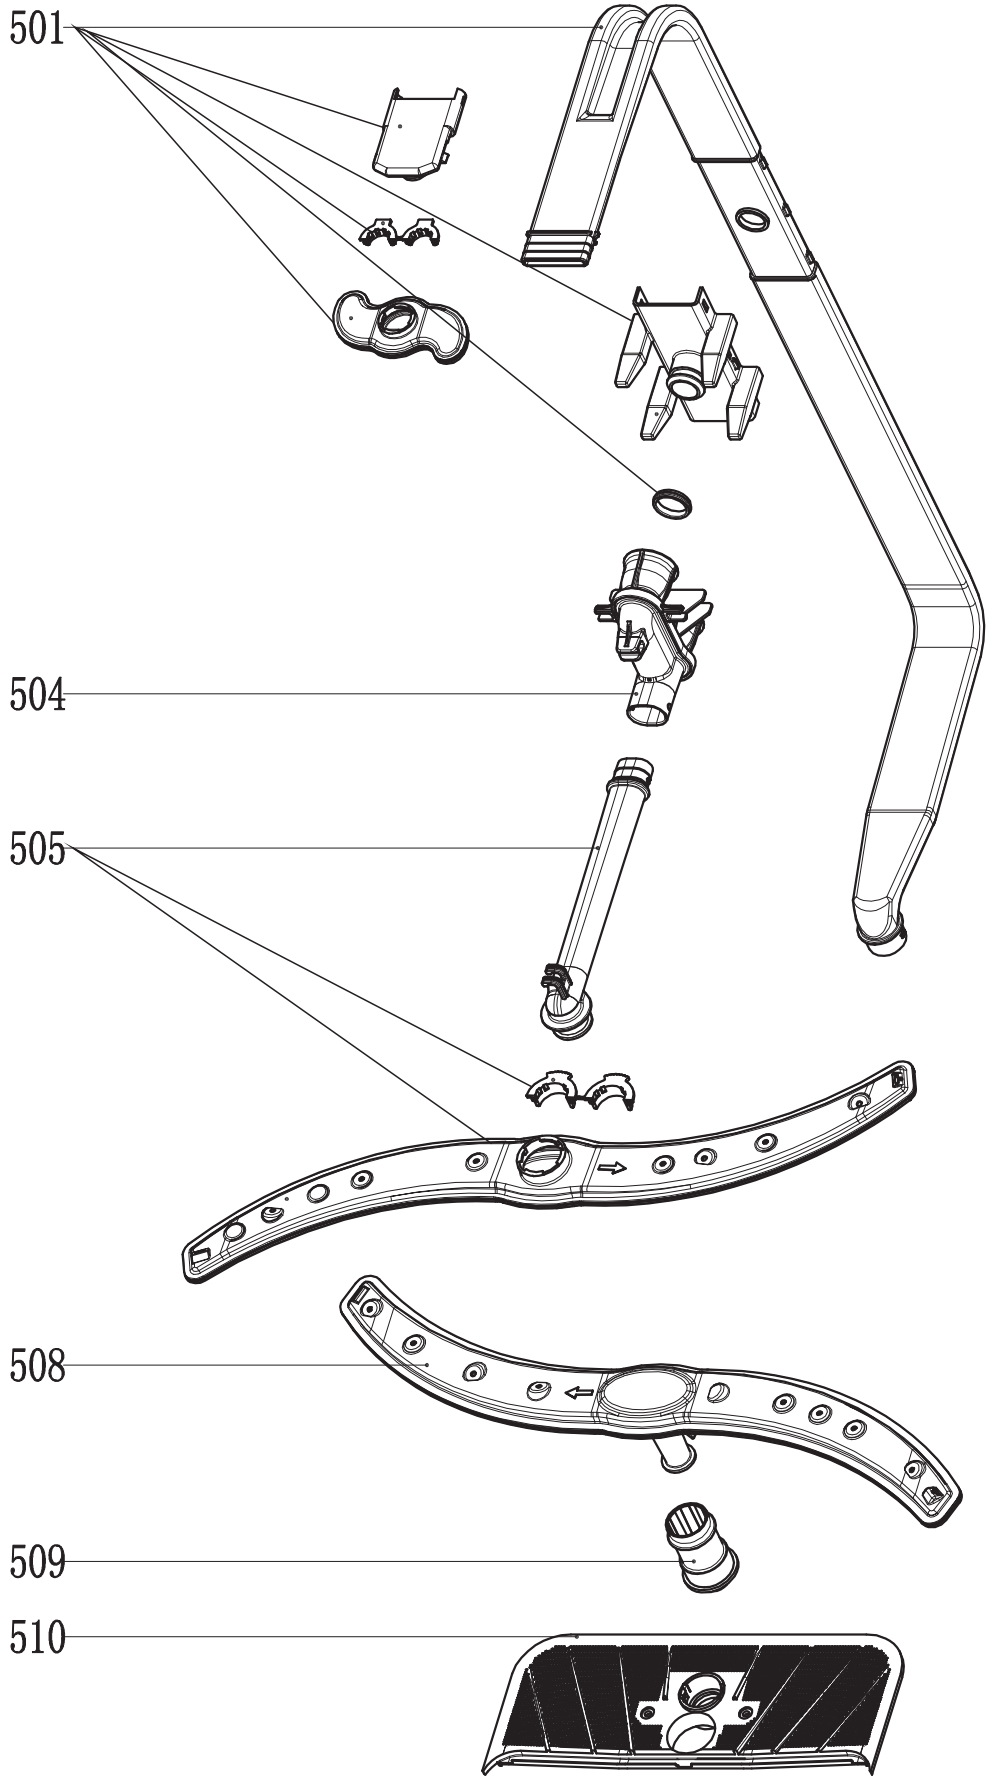

**DF630**

**Caple Freestanding Dishwasher**

**Technical information**

705

712

711

710

714

## DF630 - Capele Freestanding Dishwasher

Item	Part Code	Description	Qty
406	673002400131	weight BLOCK holder	2
407	676000600017	weight BLOCK	1
408	673001300556	tub Support	2
409	673000103013	Tray assembly	1
411	672002300036	FRICTION STRIP	2
412	672000190028	DOOR SPRING	2
414	672001100016	adjust screw OF DOOR SPRING	2
415	673000101018	base cover	1
417	673002400216	pcb seat cover	1
418	673002400128	pcb seat	1
419	674001001160	pcb	1
420	673001490013	FLOAT	1
422	673001400197	overflow switch seat	1
424	674010030006	overflow switch	1
425	674000300072	PRESSURE SWITCH	1
426	673001400083	power supply loom clamping	1
427	673000900354	DRAIN pipe	1
431	673001600068	SOFTENER nut	1
432	673002800161	SOFTENER cover	1
433	673001500106	SOFTENER rubber	1
501	673000900364	INNER PIPE	1
504	673001900023	water DISPENSER ASSEMBLY	1
505	673001900027	MIDDLE SPAYER PIPE ASSEMBLY	1
508	673000330000	LOWER SPRAYER	1
509	673001300548	LOWER SPRAYER seat	1
510	673002500112	PLASTIC FILTER	1
601	673001600057	SUMP NUT	1
602	673001500104	SUMP GASKET	1
603	673000900160	PVC pipe	1
604	673000900350	softener outlet pipe	1
607	673000701025	SUMP ASSEMBLY	1
608	673000900367	INNER DRAIN pipe	1
611	674000600154	Drainage pump	1
612	673002500124	main filter	1
613	673001300644	filter handle	1
614	673002500111	CYLINDR FILTER	1
616	674005600087	WASH PUMP ASSEMBLY	1
619	672000700031	940 CLAMPING	1
620	673001500115	HEATING cab COVER GASKET	1
621	674001100053	HEATING ELEMENTS ASSEMBLY	1
623	674010020008	WATER PRESSURE SWITCH ASSEMBLY	1
624	674000200031	Distributary valve assembly	1
625	674000900053	Sensing device	1