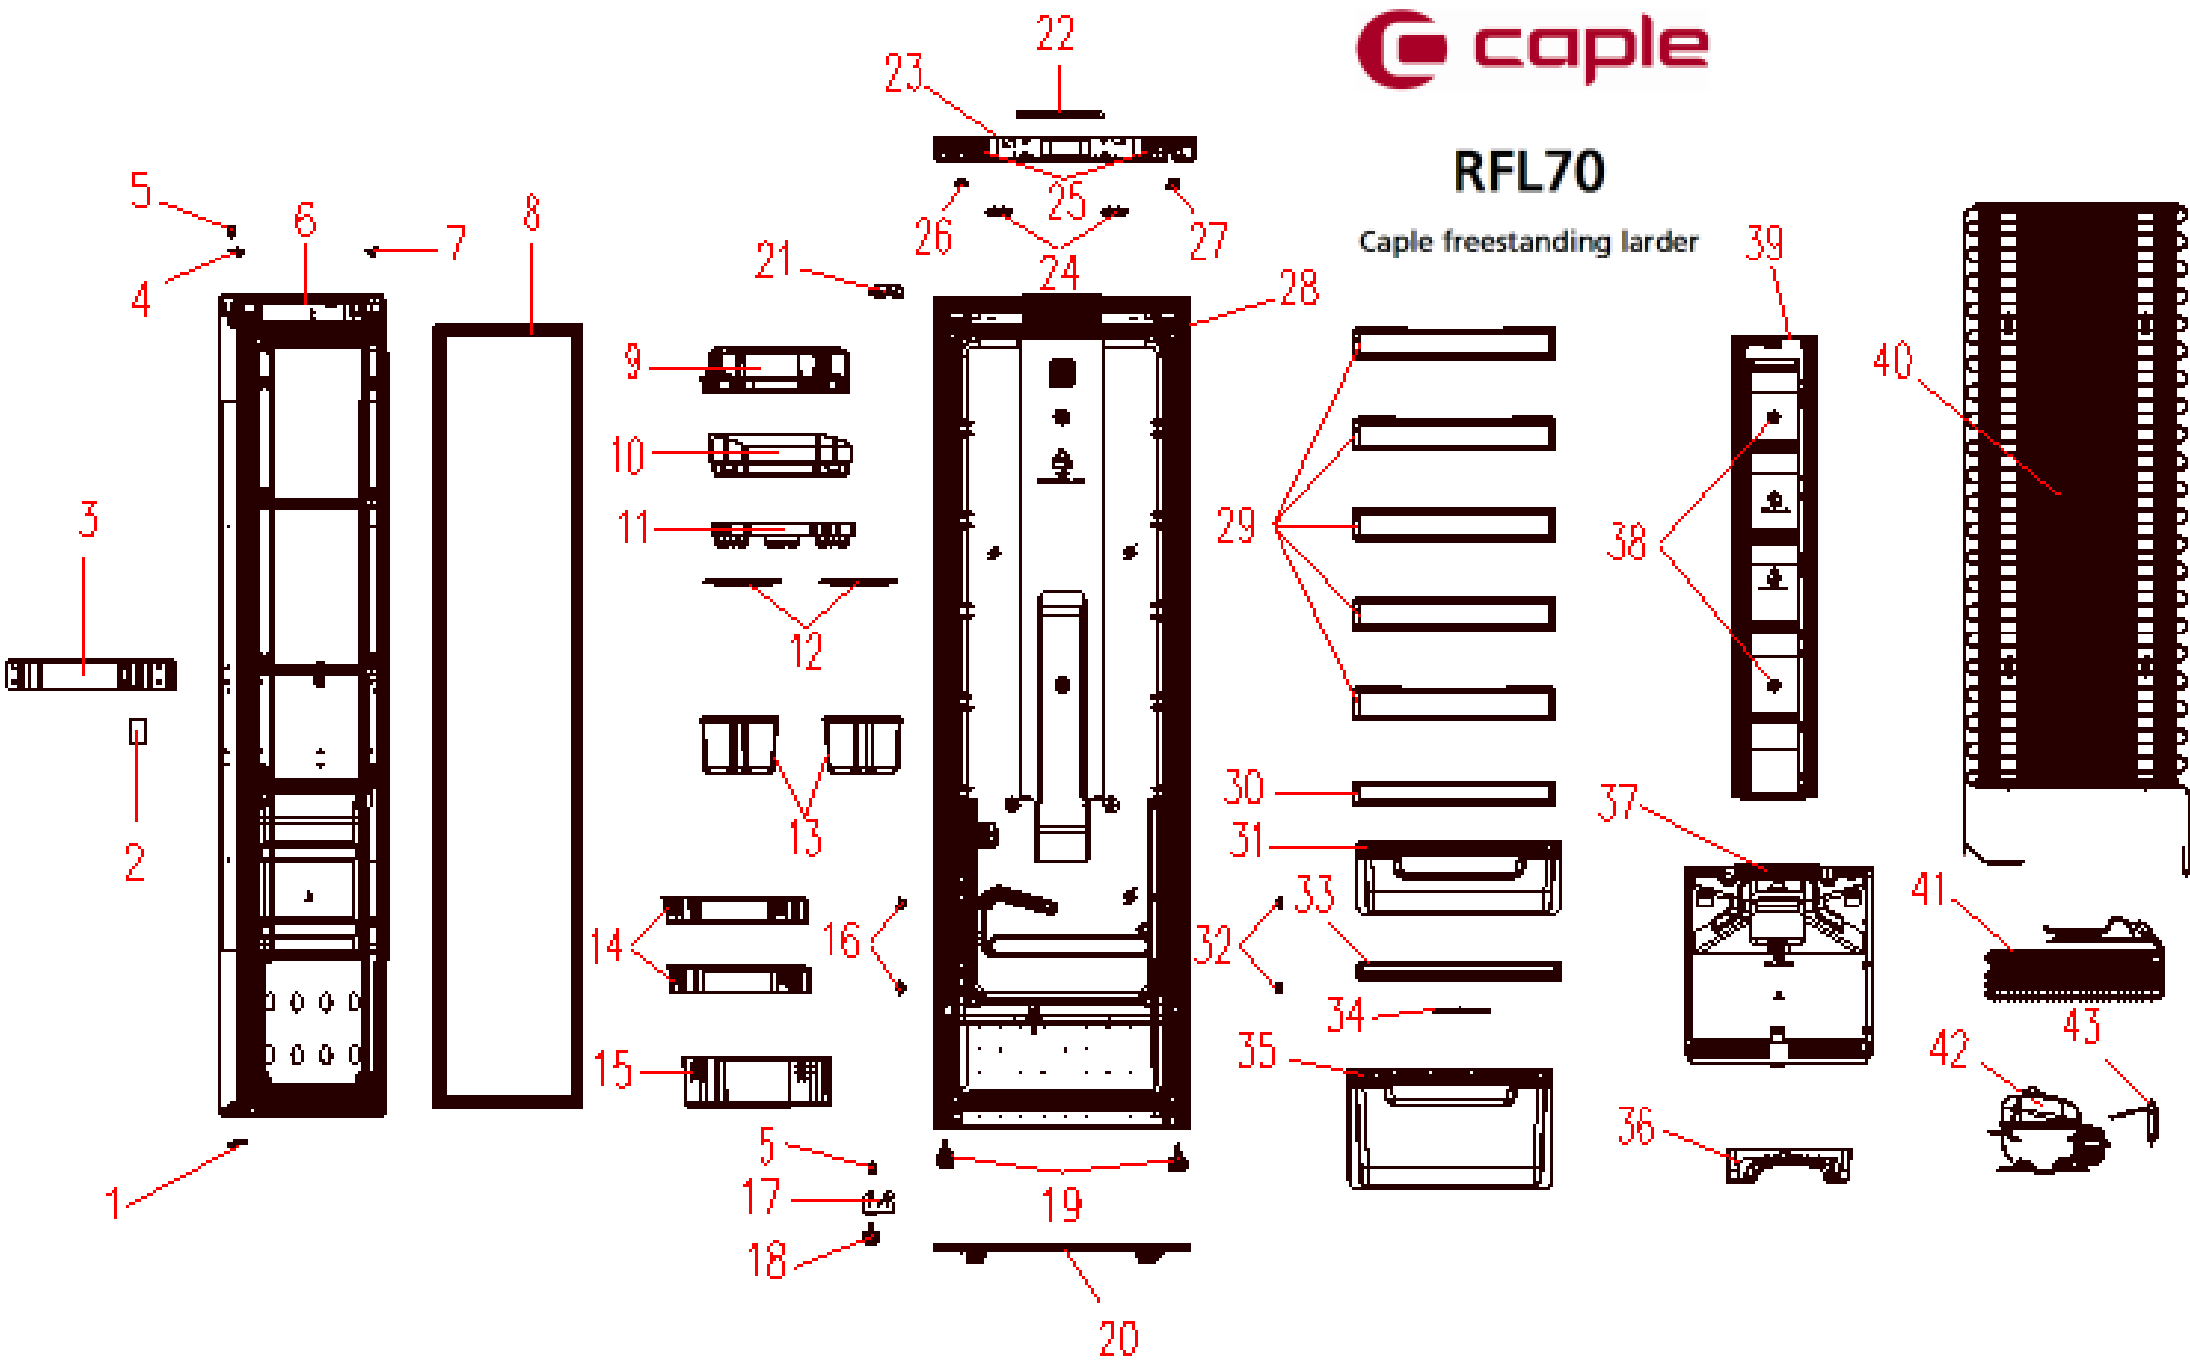

RFL70

Cape freestanding ladder

RFL70 - Caple freestanding larder

Item	Part Code	Description	Qty
1	500726030004	door block	1
2	50112603001H	door handle cover	1
3	501226030009	door handle assembly	1
4	500726030006	door block	1
5	501126110005	shaft sleeve	2
6	50370014056H	R door assembly	1
7	500726030005	door block	1
8	50113504000G	R door seal assembly	1
9	501135040018	flip tray	1
10	501135040016	sealed box upper tray	1
11	501135040015	sealed box base	1
12	501135040014	sealed box cover	2
13	501135040013	sealed box	2
14	50113504001H	small tray	2
15	50113504001J	large tray	1
16	501154510008	drawer left stopper	2
17	50290504000B	bottom hinge assembly	1
18	501119210059	adjustable foot	1
19	501121000010	adjustable foot	2
20	500728010039	compressor mounting □panel	1
21	50290504000A	top hinge assembly	1
22	501126000001	main control PCB mounting-box cover	1
23	503335040001	control board assembly	1
24	50113504001M	LED Cover	2
25	501129210021	screw cap	2
26	50112601000K	left top hinge cover	1
27	50112601000J	right top hinge cover	1
28	50370504018J	cabinet assembly foamed	1
29	50360204000A	glass shelf assembly	5
30	50360204000E	glass shelf assembly	1
31	50113504001D	upper vegetable basket assembly	1
32	501154510007	drawer right stopper	2
33	50360204000D	fresh glass shelf □main body	1
34	50113504001B	fresh glass shelf	1
35	50113504001E	bottom vegetable □basket assembly	1
36	501126030020	drain tray	1
37	50113504001P	R bottom air channel assembly	1
38	501135040011	screw cap	2
39	50113504001N	R upper air channel□ assembly	1
40	501726030001	wire tube condenser□ assembly	1
41	501535040001	R evaporator assembly	1
42	501440440002	compressor assembly	1