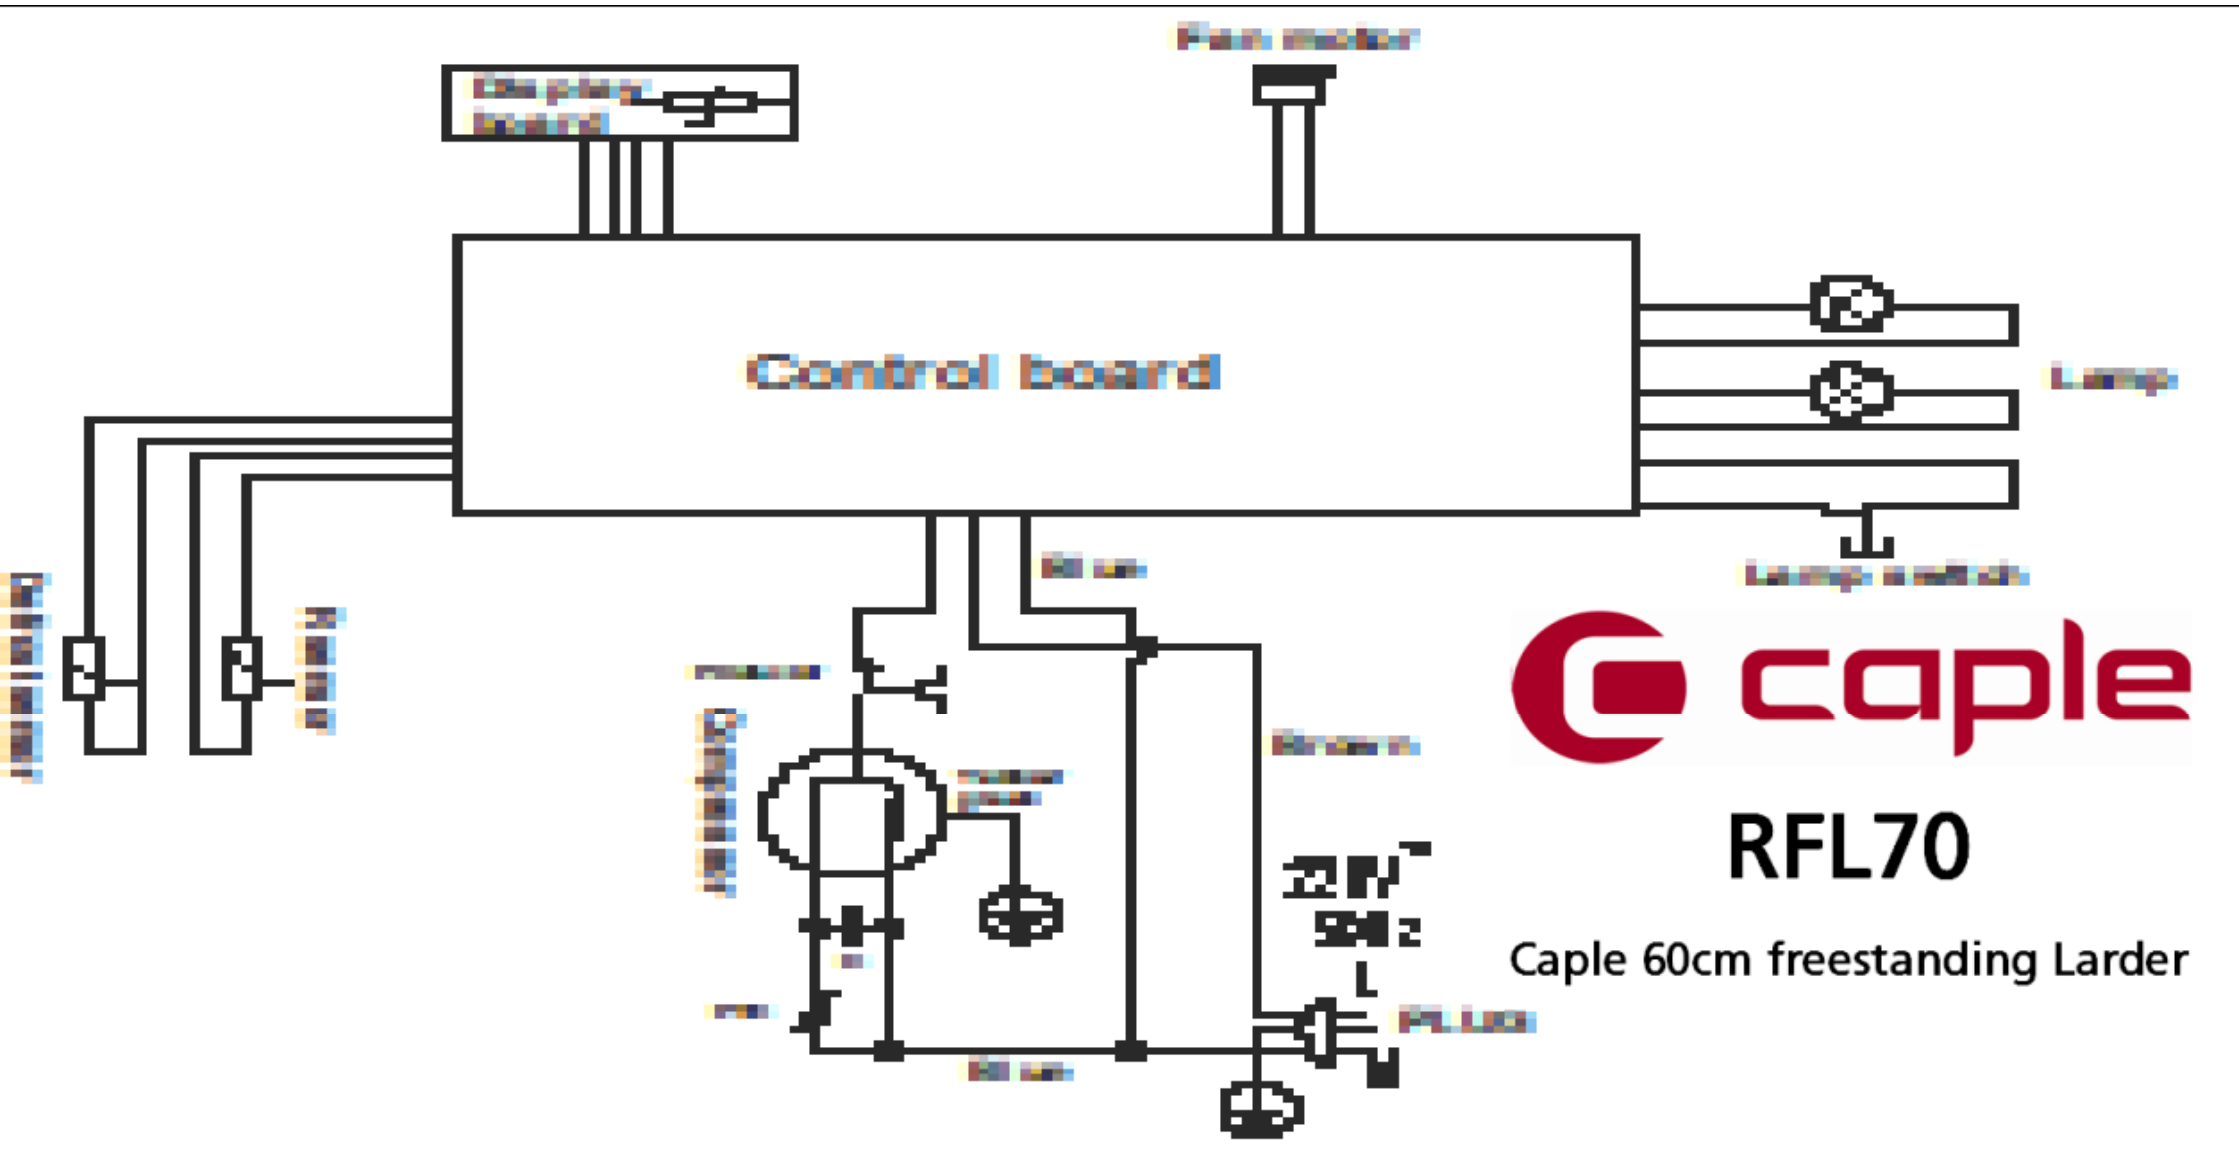

RFL70 - Caple freestanding larder

Item	Part Code	Description	Qty
43	501602000045	filter	1

RFL70

Error Code	Corresponding circuit	Code visibility
E1	Fridge chamber temperature detection circuit	Yes
E4	Fridge defrosting temperature sensor fault	Yes
E6	Communication fault	Yes
E7	Ambient temperature sensor fault	Yes
E9	Fridge chamber high-temp alarm.	Yes