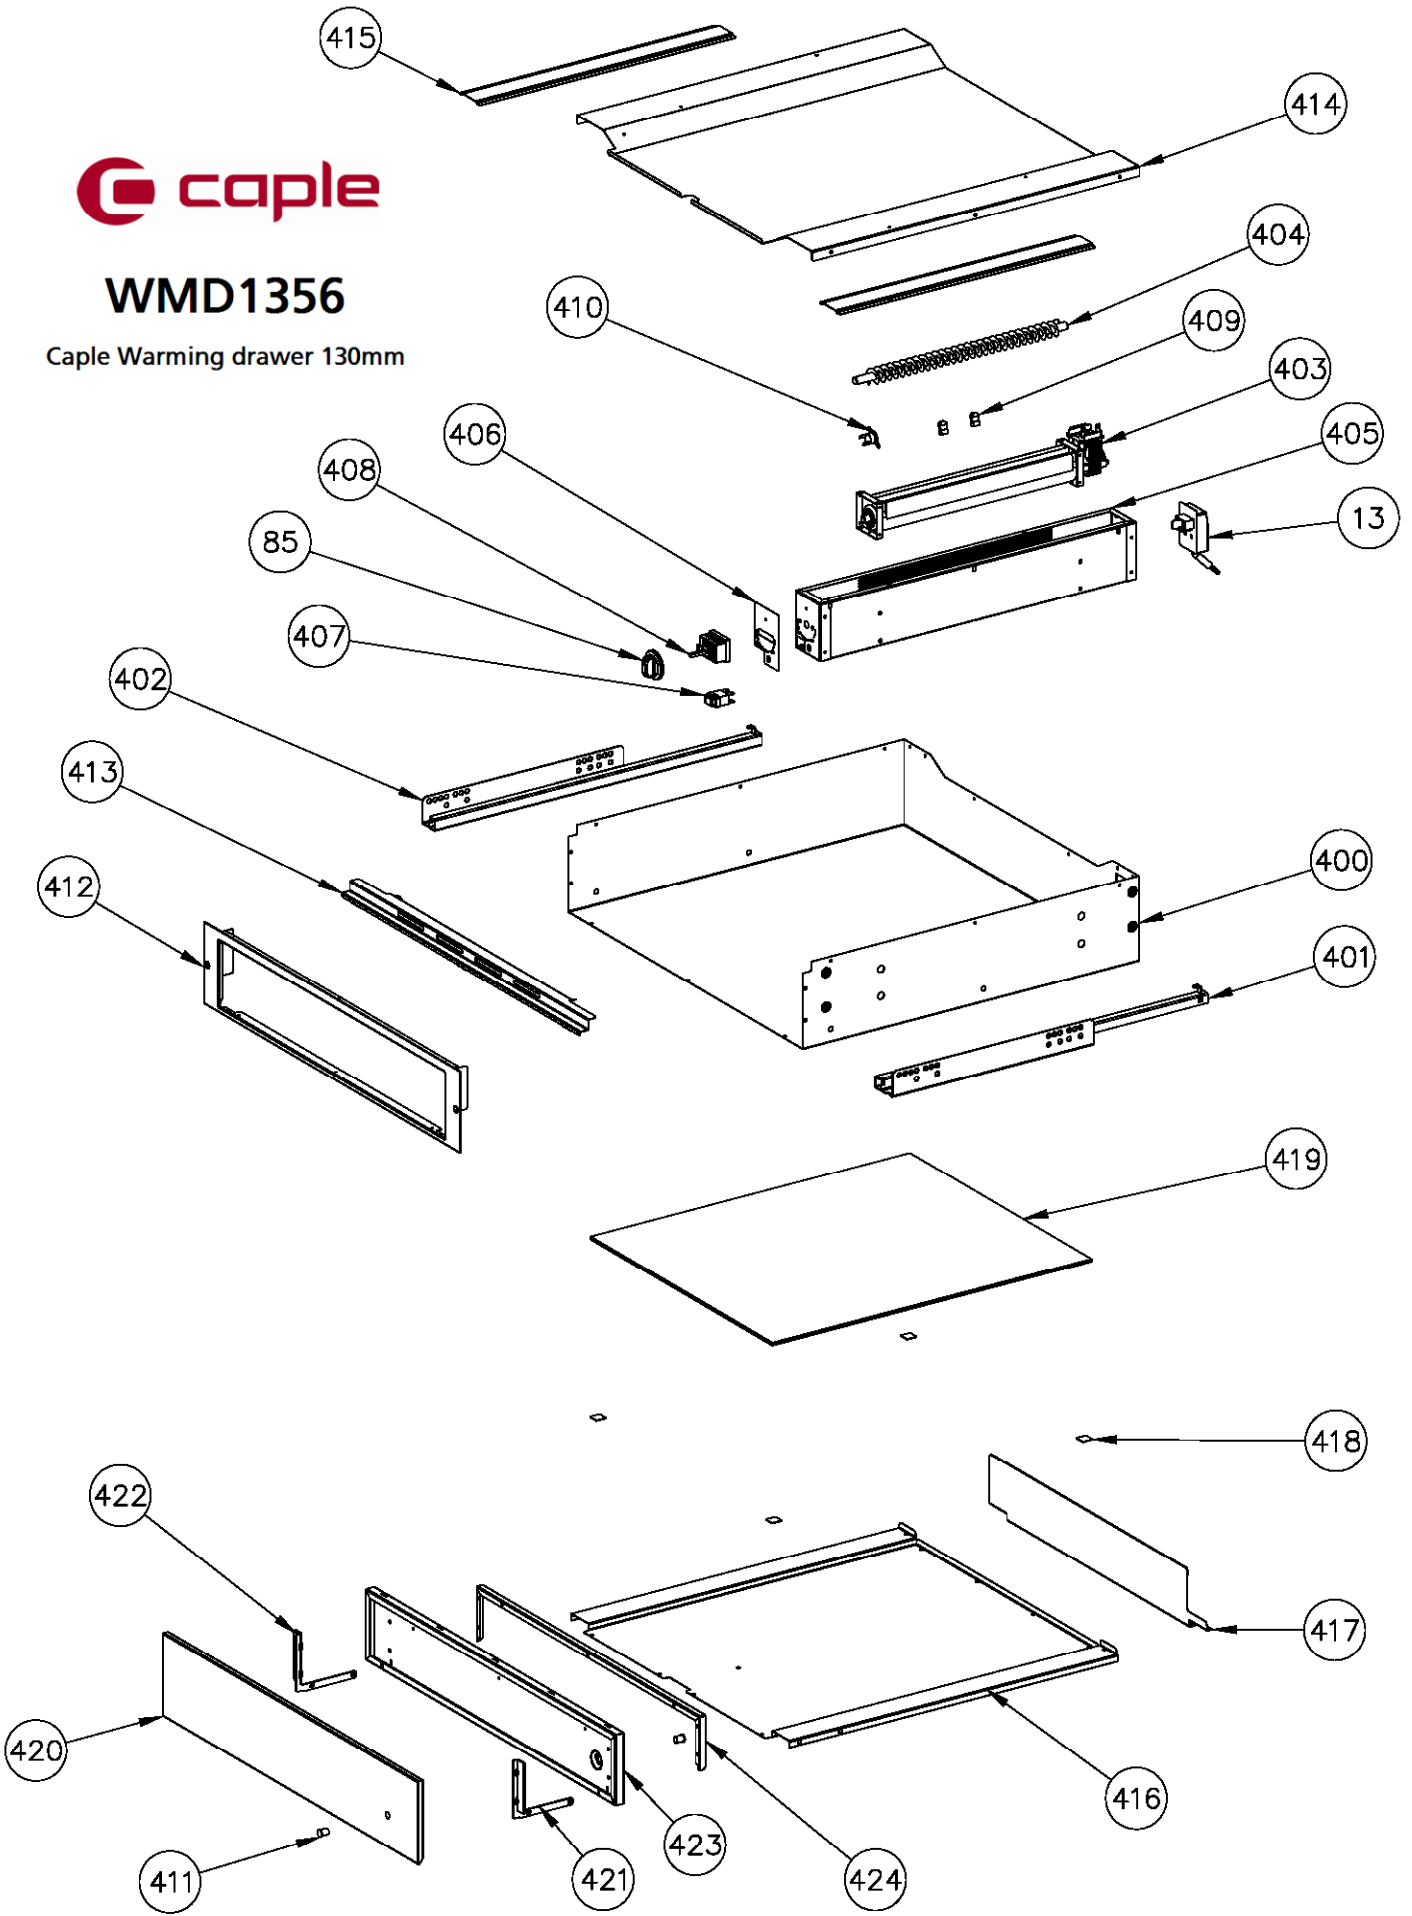

WMD1356

Caple Warming drawer 130mm

Technical information

WMD1356

Caple Warming drawer 130mm

WMD1356 - Caple Warming drawer 130mm

Item	Part Code	Description
13	12530000	TERMINAL BLOCK/FASTEN CABLE 16A
85	11740430	BLACK KNOB TYPE D IND/WHT
400	12112060	DRAWER BOTTOM
401	12600260	RIGHT RUNNER DRAWER
402	12600270	LEFT RUNNER DRAWER
403	12590160	COOLING FAN
404	12570190	COIL HEATING ELEMENT 400W
405	12112150	DRAWER HEATING SHIELD
406	12011410	BADGE SERIGRAFY THERMOSTAT
407	12541280	DOUBLE POLES SWITCH
408	12541260	THERMOSTAT
409	12280370	SPRING FOR THERMOSTAT BULB
410	12541270	SAFETY THERMOSTAT PRESET T85°C
411	11543383	SATINY CLEAR LIGHT CAP
412	12112040	DRAWER FRONT FRAME
413	12112130	DRAWER TOP FRONT PROFILE
414	12112160	TOP SHIELD DRAWER
415	12112190	RISE PROFILE TOP SHIELD
415	12112390	RISE PROFILE TOP SHIELD
416	12112140	DRAWER GLASS GROUND
417	12112050	DRAWER GROUND
418	12381020	RUBBER
419	12323490	GROUND BLACK GLASS
420	12123671	DRAWER FRONTAL
420	12180510	DRAWER FRONTAL
421	12192530	RIGHT DRAWER FRONT REINFORCEMENT
422	12192540	LEFT DRAWER FRONT REINFORCEMENT
423	12112020	COUNTER FRONTAL
424	12112030	DRAWER CLOSING FRAME