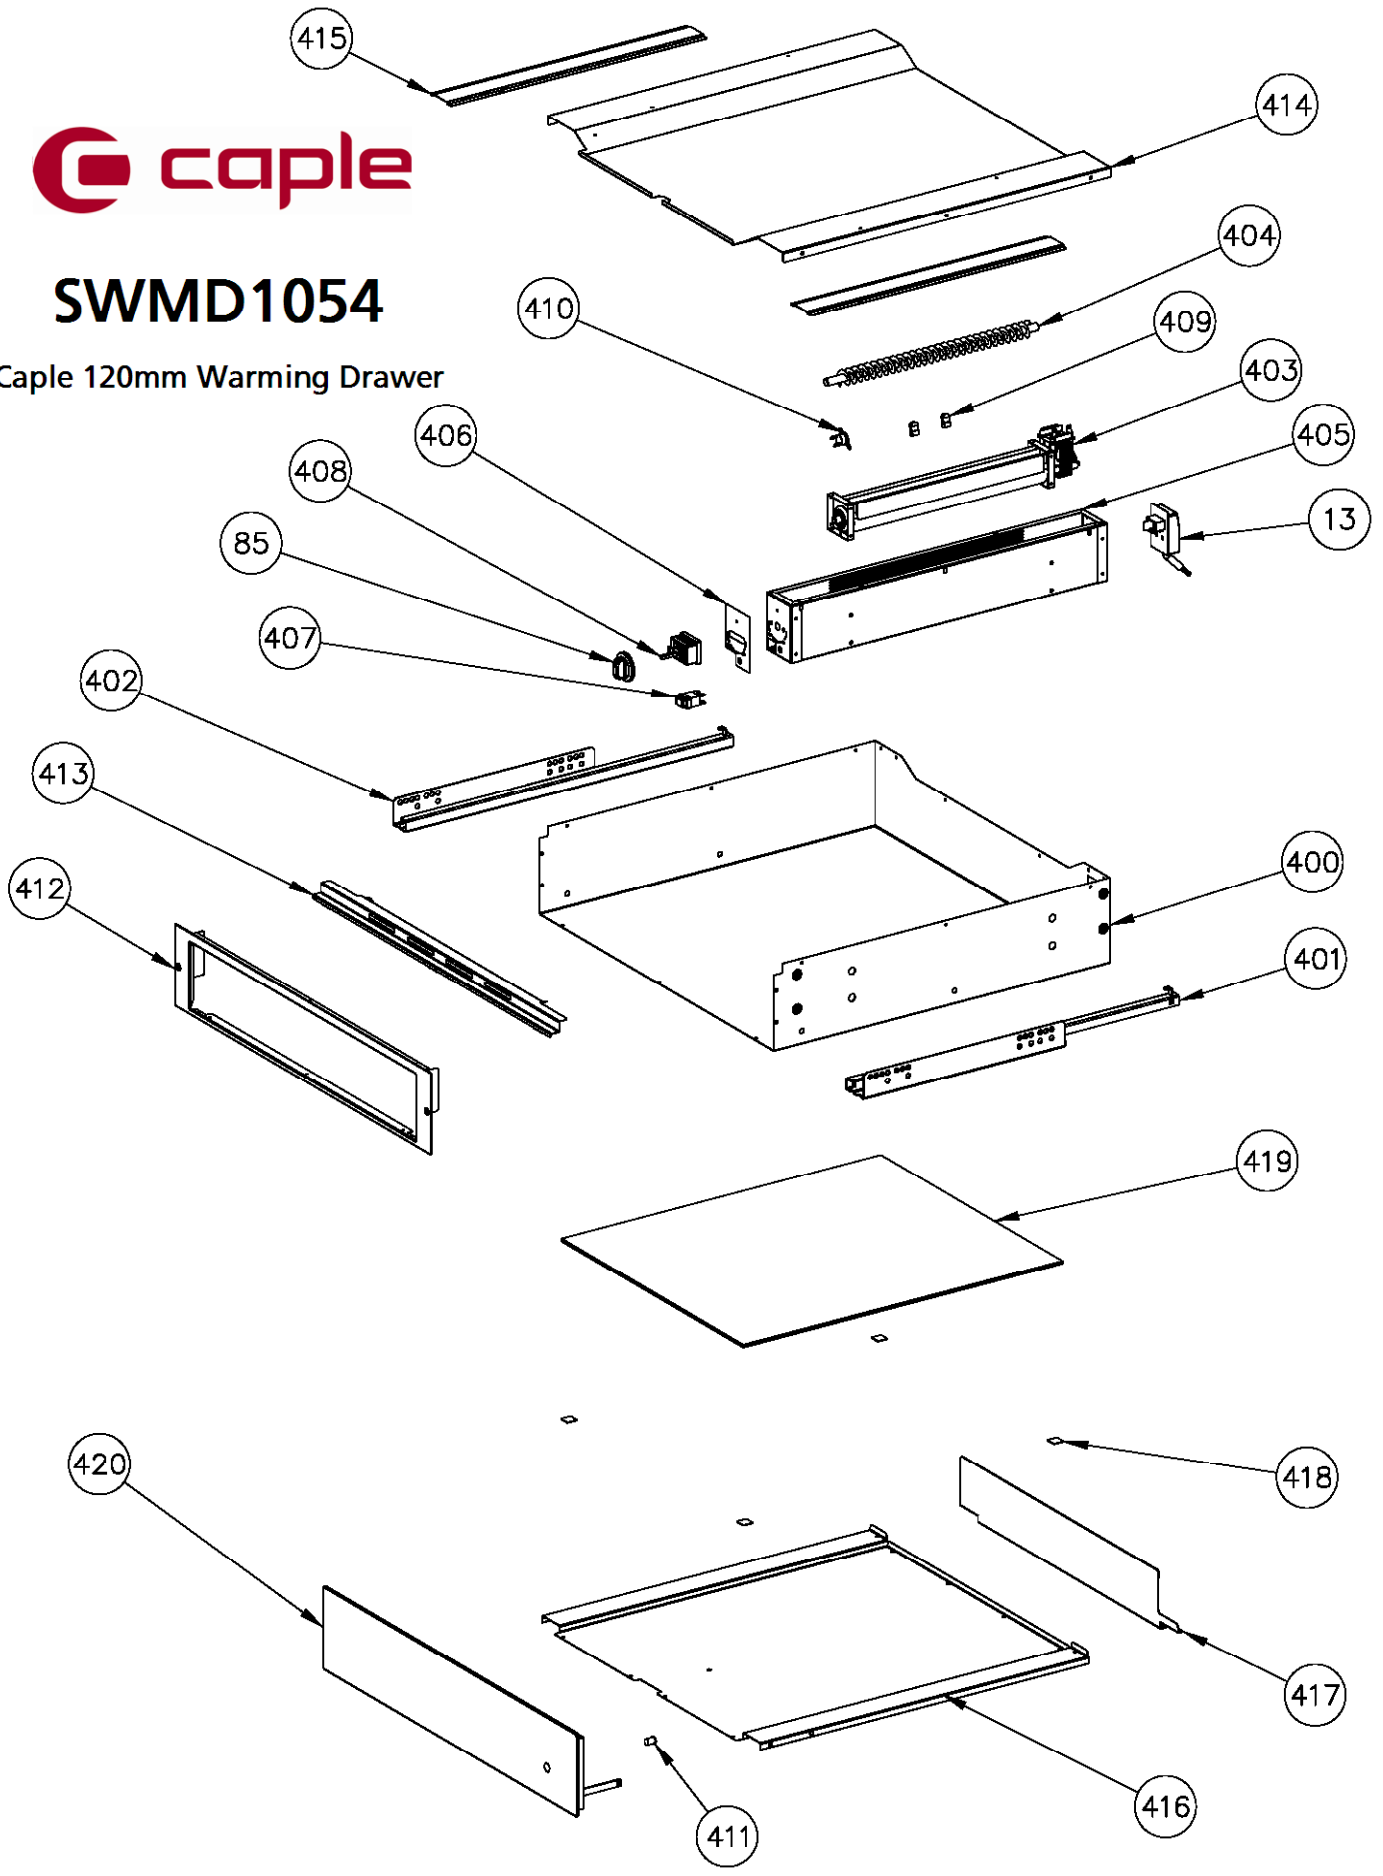

SWMD1054

Caple 120mm Warming Drawer

Technical information

SWMD1054

Caple 120mm Warming Drawer

SWMD1054 - Caple 120mm Warming Drawer

Item	Part Code	Description
13	12530000	TERMINAL BLOCK/FASTEN CABLE 16A
85	11740430	BLACK KNOB TYPE D IND/WHT
400	12112120	DRAWER BOTTOM
401	12600260	RIGHT RUNNER DRAWER
402	12600270	LEFT RUNNER DRAWER
403	12590160	COOLING FAN
404	12570190	COIL HEATING ELEMENT 400W
405	12112150	DRAWER HEATING SHIELD
406	12011410	BADGE SERIGRAFY THERMOSTAT
407	12541280	DOUBLE POLES SWITCH
408	12541260	THERMOSTAT
409	12280370	SPRING FOR THERMOSTAT BULB
410	12541270	SAFETY THERMOSTAT PRESET T85°C
411	11543383	SATINY CLEAR LIGHT CAP
412	12112100	DRAWER FRONT FRAME
413	12112130	DRAWER TOP FRONT PROFILE
414	12112160	TOP SHIELD DRAWER
415	12112190	RISE PROFILE TOP SHIELD
415	12112390	RISE PROFILE TOP SHIELD
416	12112140	DRAWER GLASS GROUND
417	12112110	DRAWER GROUND
418	12381020	RUBBER
419	12323490	GROUND BLACK GLASS
420	42715597	DRAWER FRONTAL GLASS
420	42715824	DRAWER FRONTAL GLASS