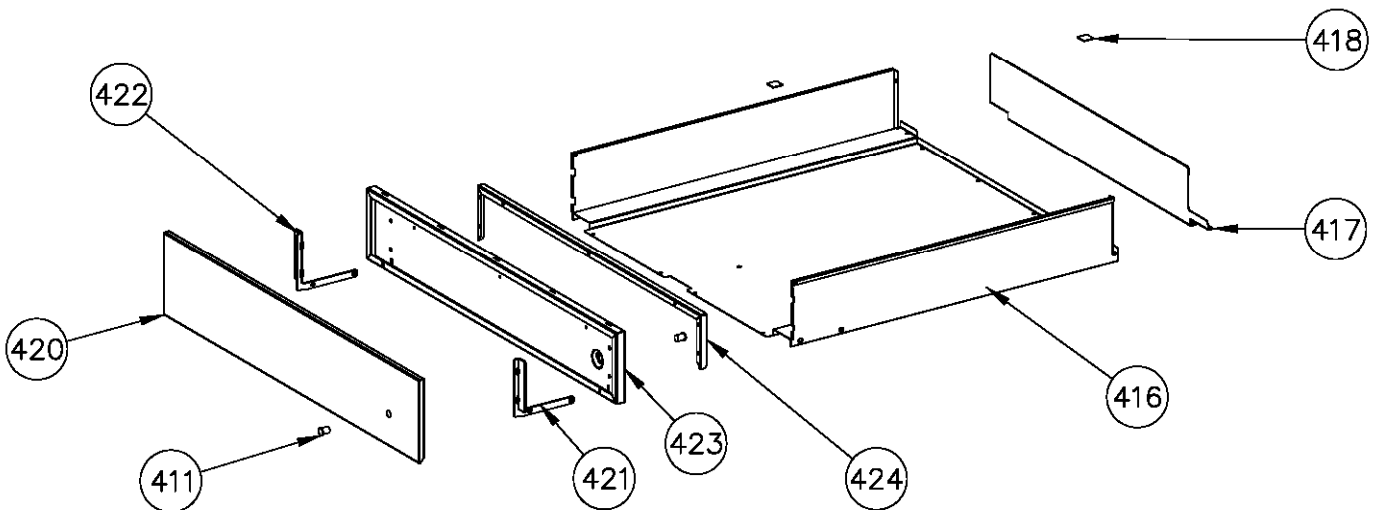

SD1356SS

Caple storage drawer 130mm

Technical information

SD1356SS

Caple storage drawer 130mm

SD1356SS - Caple storage drawer 130mm

Item	Part Code	Description
400	12112060	DRAWER BOTTOM
401	12600260	RIGHT RUNNER DRAWER
402	12600270	LEFT RUNNER DRAWER
411	11543383	SATINY CLEAR LIGHT CAP
412	12112040	DRAWER FRONT FRAME
413	12112130	DRAWER TOP FRONT PROFILE
414	12112160	TOP SHIELD DRAWER
415	12112390	RISE PROFILE TOP SHIELD
416	12112650	DRAWER GLASS GROUND
417	12112640	DRAWER GROUND
418	12381020	RUBBER
419	12323490	GROUND BLACK GLASS
420	12180500	DRAWER FRONTAL
421	12192530	RIGHT DRAWER FRONT REINFORCEMENT
422	12192540	LEFT DRAWER FRONT REINFORCEMENT
423	12112020	COUNTER FRONTAL
424	12112660	DRAWER CLOSING FRAME