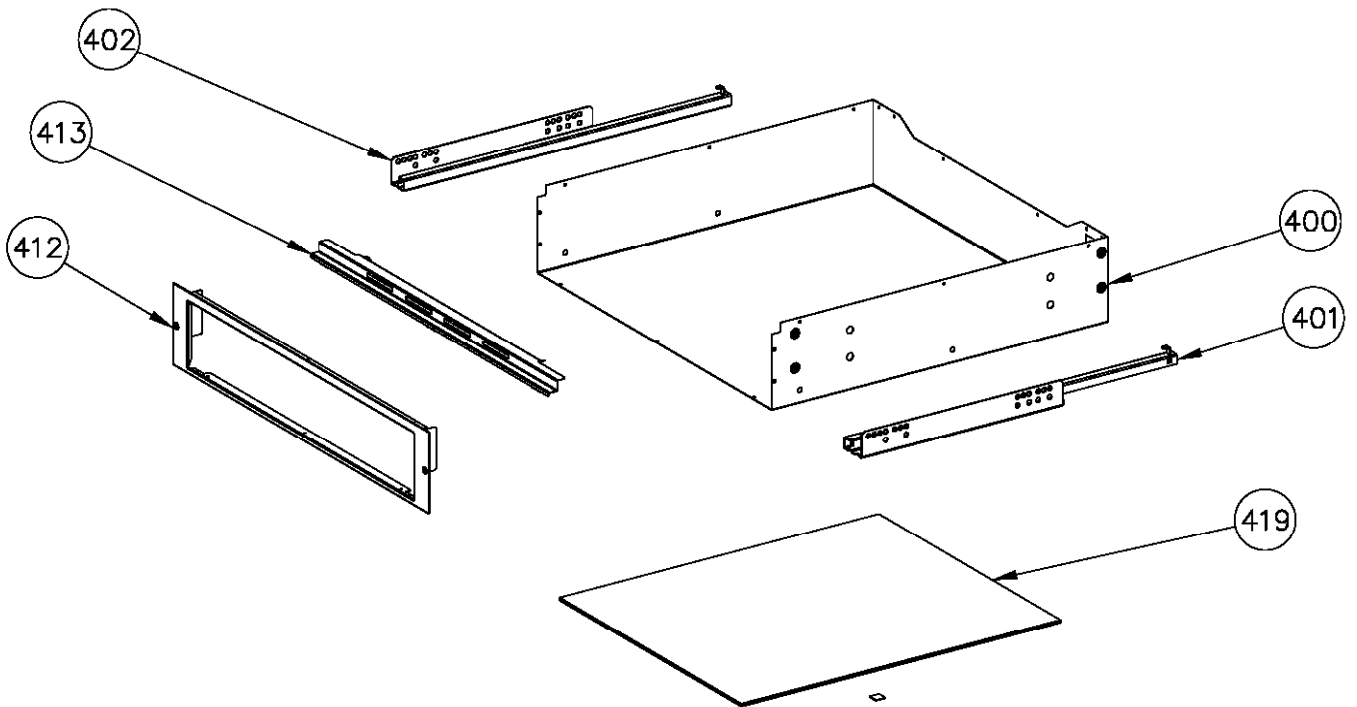

SD1356SS

Caple storage drawer 130mm

Technical information

SD1356SS

Caple storage drawer 130mm

SD1356SS - Caple storage drawer 130mm

Item	Part Code	Description
400	12112060	DRAWER BOTTOM
401	12600260	RIGHT RUNNER DRAWER
402	12600270	LEFT RUNNER DRAWER
411	11543383	SATINY CLEAR LIGHT CAP
412	12112040	DRAWER FRONT FRAME
413	12112130	DRAWER TOP FRONT PROFILE
414	12112160	TOP SHIELD DRAWER
415	12112390	RISE PROFILE TOP SHIELD
416	12112650	DRAWER GLASS GROUND
417	12112640	DRAWER GROUND
418	12381020	RUBBER
419	12323490	GROUND BLACK GLASS
420	12180500	DRAWER FRONTAL
421	12192530	RIGHT DRAWER FRONT REINFORCEMENT
422	12192540	LEFT DRAWER FRONT REINFORCEMENT
423	12112020	COUNTER FRONTAL
424	12112660	DRAWER CLOSING FRAME