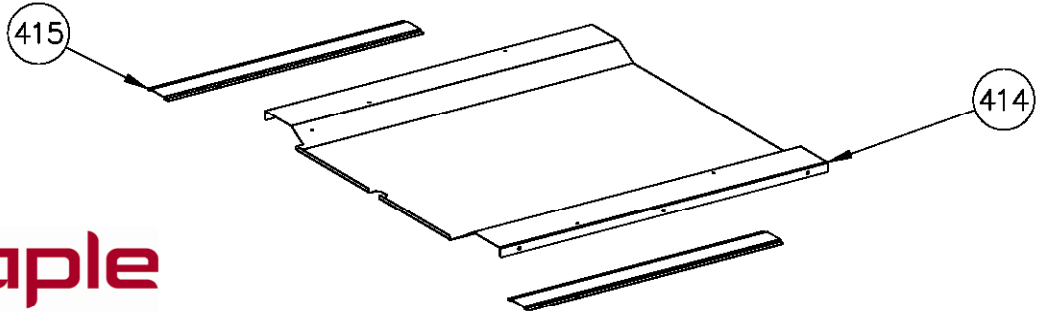

SD1356SS

Caple storage drawer 130mm

Technical information

SD1356SS

Caple storage drawer 130mm

SD1356SS - Caple storage drawer 130mm

Item	Part Code	Description
400	12112060	DRAWER BOTTOM
401	12600260	RIGHT RUNNER DRAWER
402	12600270	LEFT RUNNER DRAWER
411	11543383	SATINY CLEAR LIGHT CAP
412	12112040	DRAWER FRONT FRAME
413	12112130	DRAWER TOP FRONT PROFILE
414	12112160	TOP SHIELD DRAWER
415	12112390	RISE PROFILE TOP SHIELD
416	12112650	DRAWER GLASS GROUND
417	12112640	DRAWER GROUND
418	12381020	RUBBER
419	12323490	GROUND BLACK GLASS
420	12180500	DRAWER FRONTAL
421	12192530	RIGHT DRAWER FRONT REINFORCEMENT
422	12192540	LEFT DRAWER FRONT REINFORCEMENT
423	12112020	COUNTER FRONTAL
424	12112660	DRAWER CLOSING FRAME