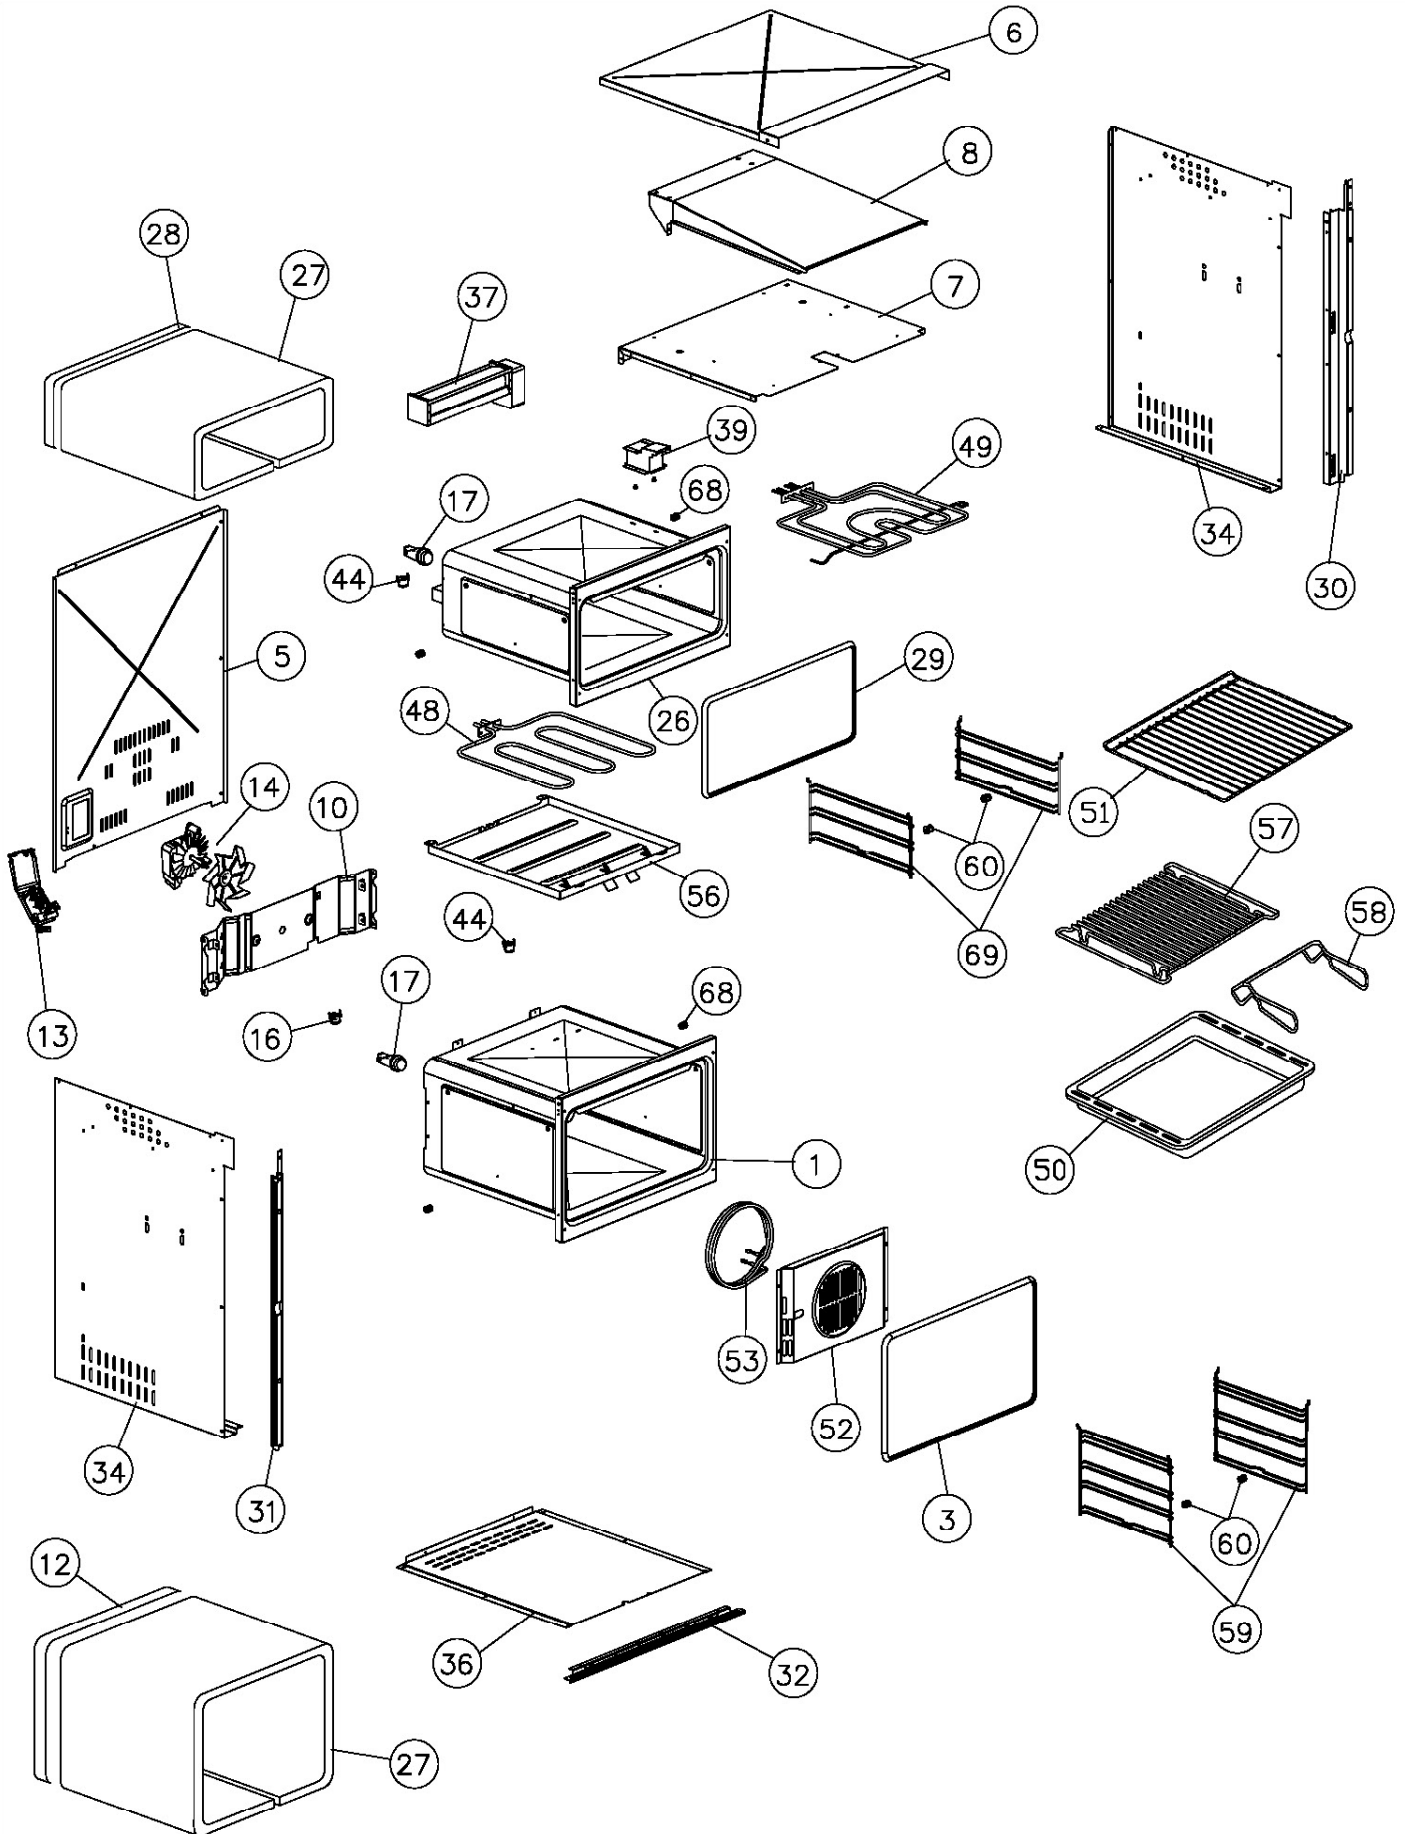

C4242

Caple Built Under Double Fan Oven