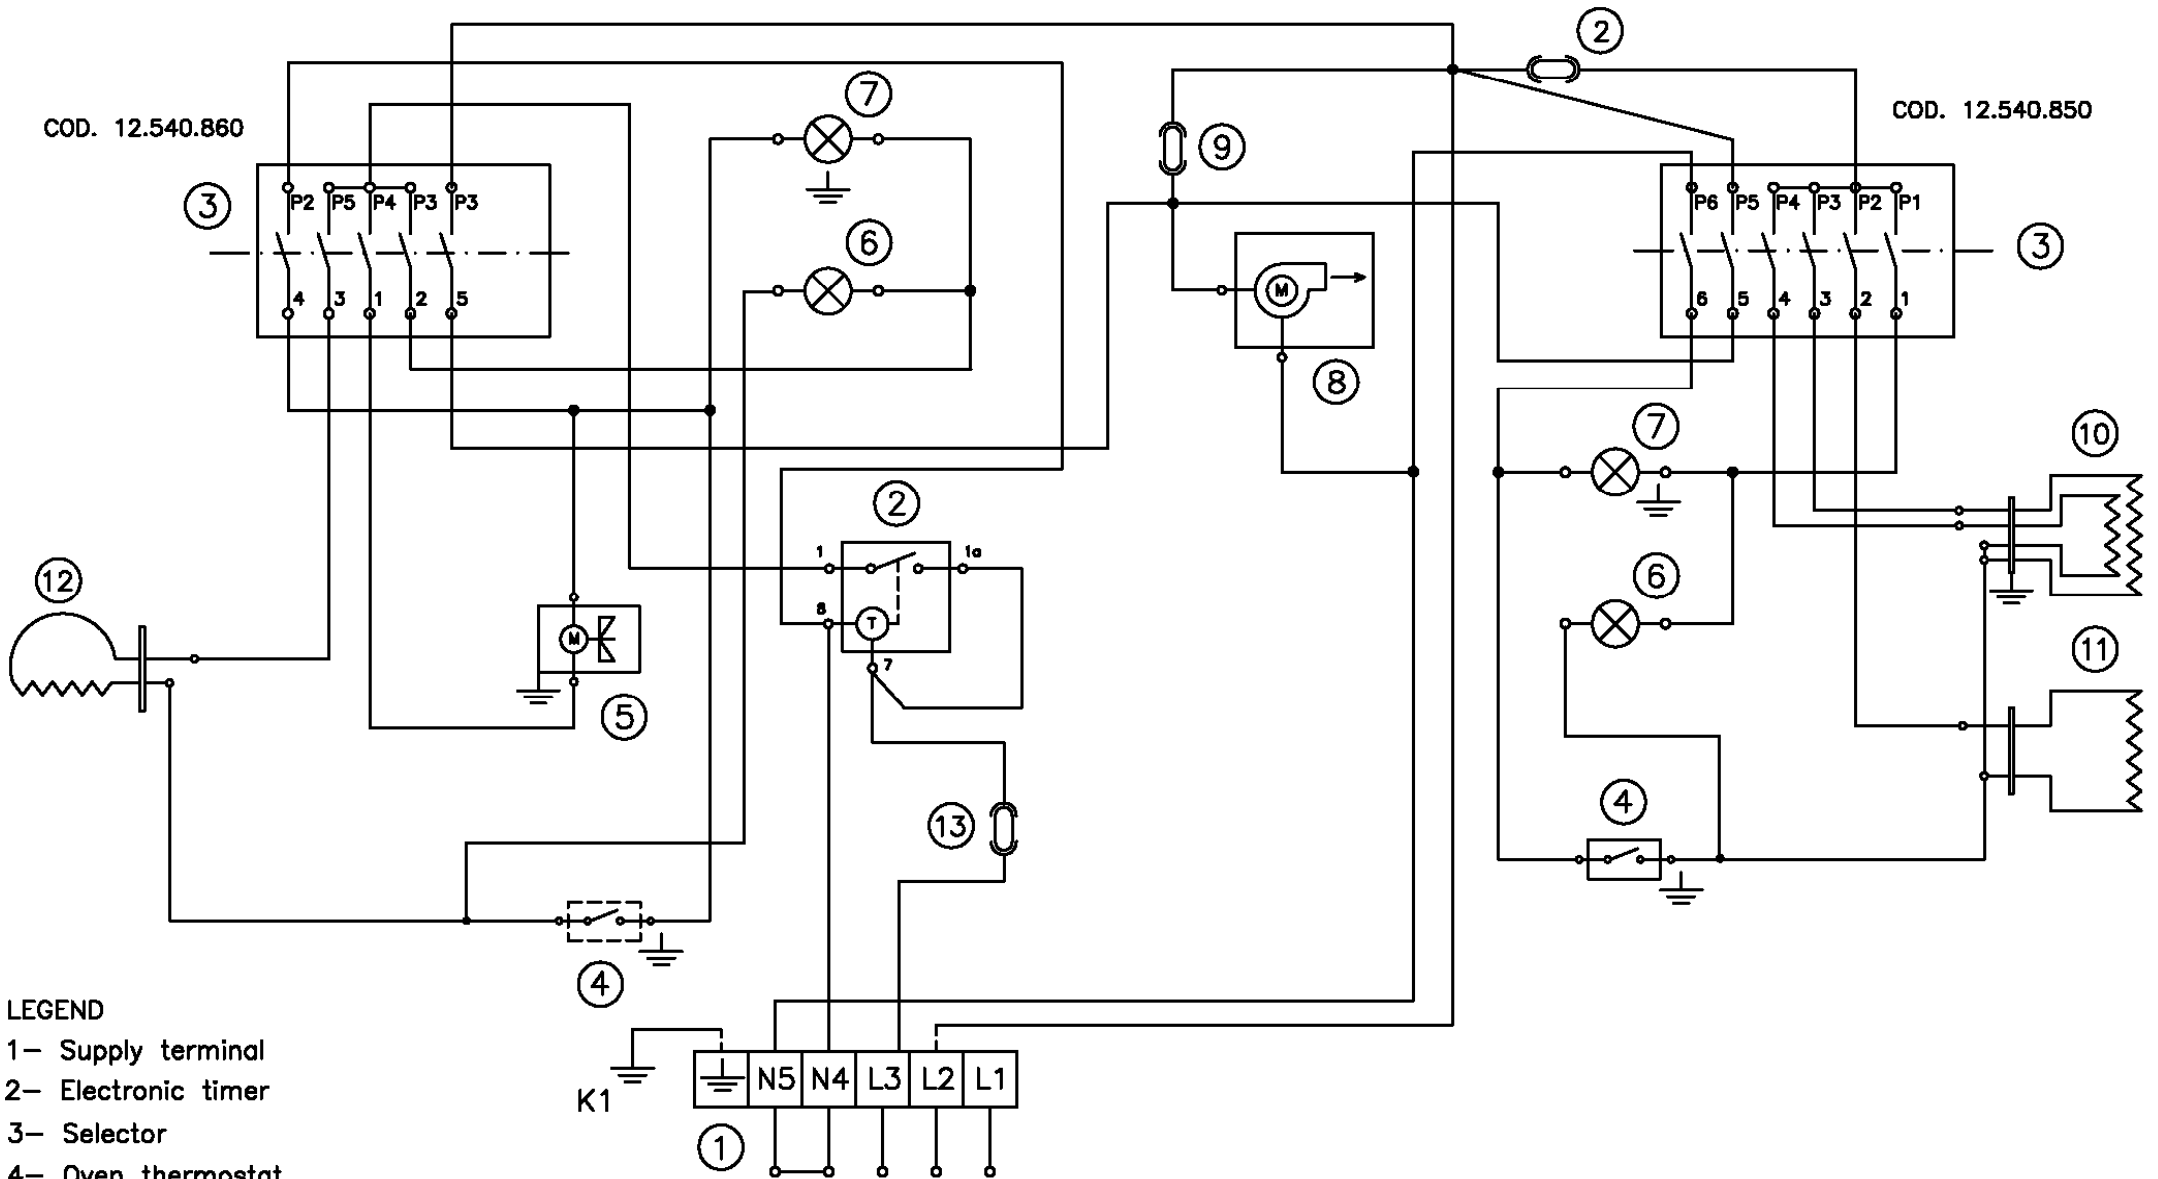

COD. 12.540.860

COD. 12.540.850

LEGEND

- 1- Supply terminal
- 2- Electronic timer
- 3- Selector
- 4- Oven thermostat
- 5- Fan motor
- 6- Pilot lamp thermostat
- 7- Oven light
- 8- Cooling fan motor
- 9- Thermostat start cooling fan
- 10- Upper+grill heating element
- 11- Bottom heating element
- 12- Circular heating element

- 13- Thermal cut-out
- K1- Earth appliance
- K2- Earth fan motor
- K4- Earth upper heating element
- K5- Earth lamp holder
- K6- Earth thermostat

C4242

Cape Double oven