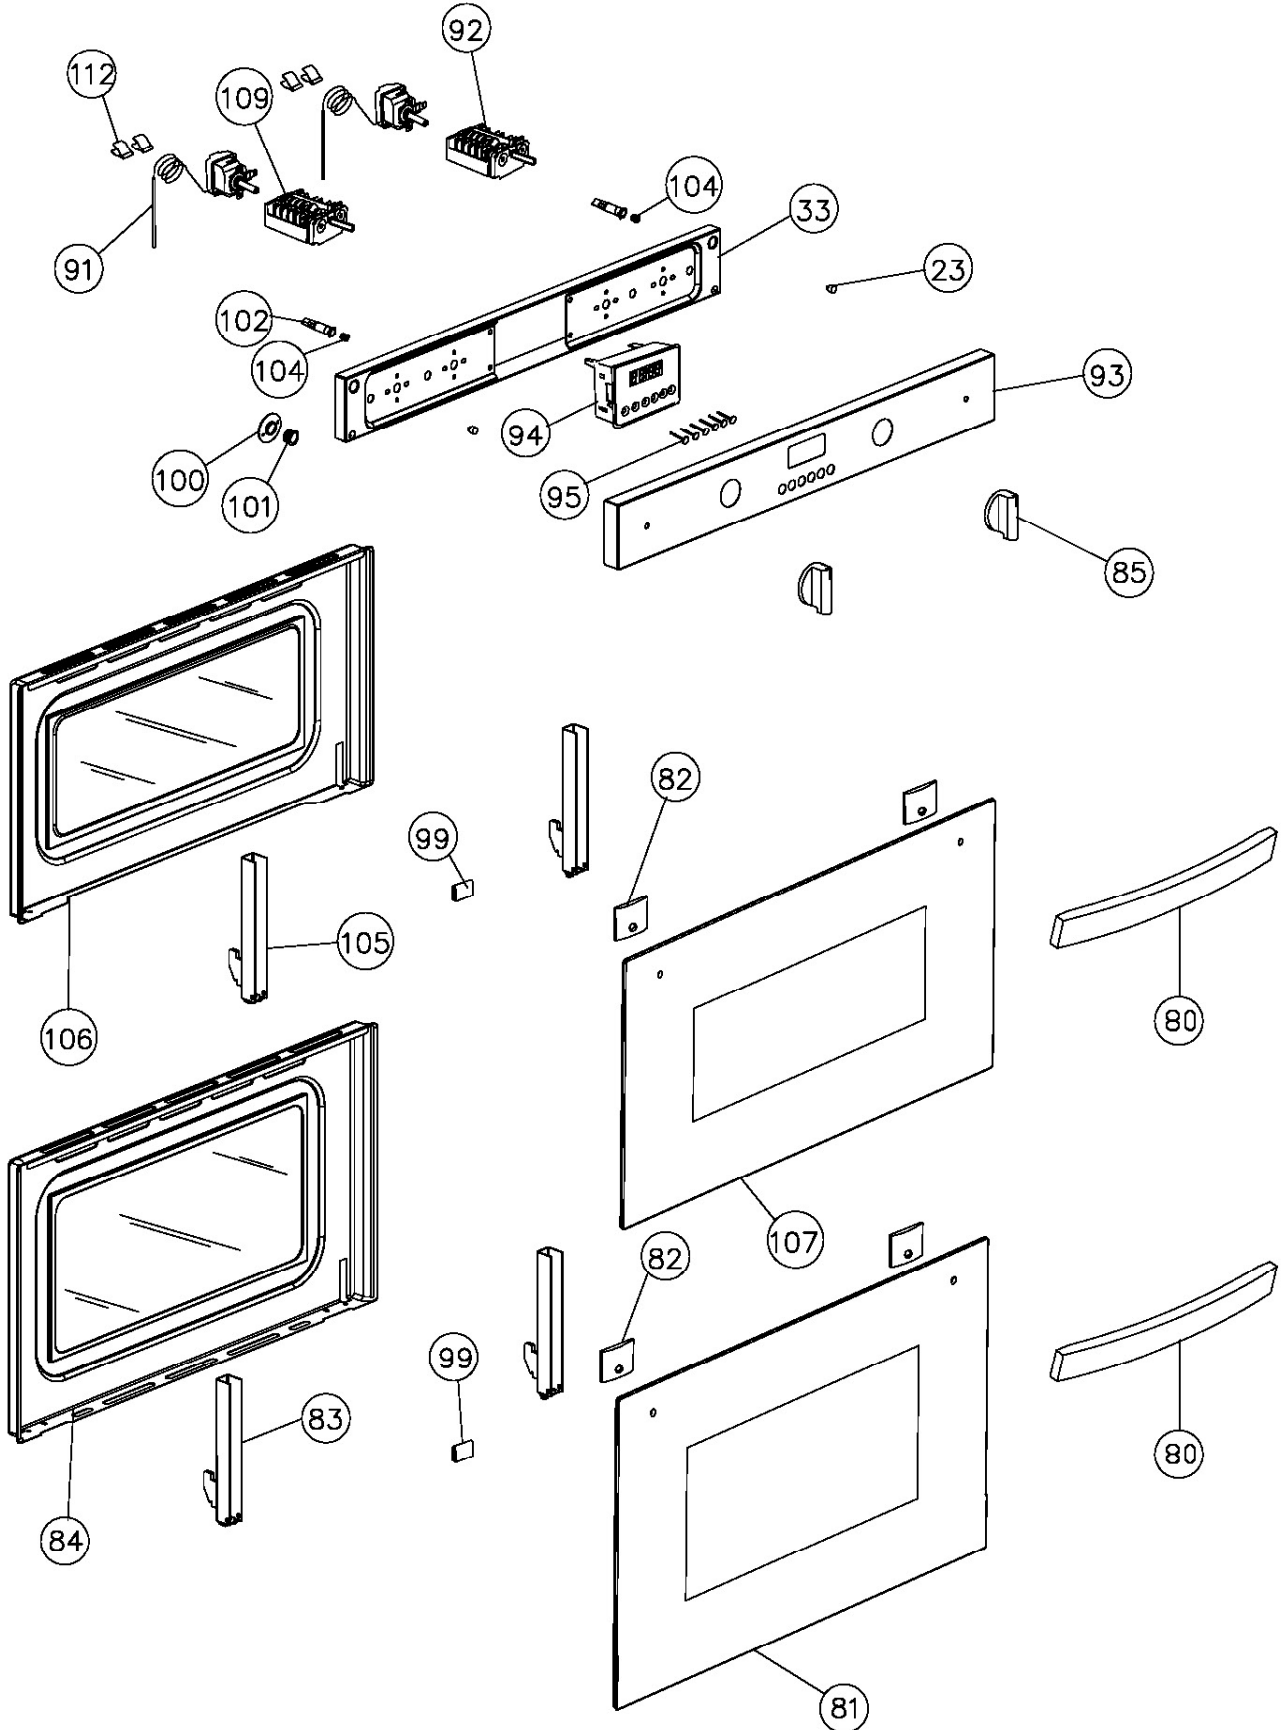

C4242

Caple Built Under Double Fan Oven

C4242

Cable Built Under Double Fan Oven

C4242 - Caple double oven

Item	Part Code	Description
1	42700351	MUFFLE
3	12380200	MUFFLE GASKET
5	12111250	BACK SHIELD
6	12111170	TOP SHIELD
7a	12111220	LOWER AIR CONVEYOR (until 27/09/15)
7b	12113440	LOWER AIR CONVEYOR (from 28/09/15)
8	12111380	UPPER AIR CONVEYOR
10a	12190020	SUPPORT BAR (until 23/03/11)
10b	12192660	SUPPORT BAR (from 24/03/11)
12	12380190	FIBERGLASS REAR
13a	12530010	TERMINAL BLOCK/FASTEN CABLE 40A (until 31/12/11)
13b	12750076	TERMINAL BLOCK/FASTEN CABLE 40A (from 01/01/12)
14a	12590030	RADIAL FAN (until 09/10/11)
14b	12590190	RADIAL FAN (from 10/10/11)
16	12540930	SAFETY THERMOSTAT PRESET T65°C
17a	12540002	LAMP SOCKET 25W T300 230/240V (until 26/07/15)
17b	12541980	HALOGEN LAMP SOCKET 25W 230V (from 27/07/15)
23	11380500	EPDM H.6 CRYSTAL SPACER
26	42700231	MUFFLE
27	12380180	FIBERGLASS SHELL
28	12380170	FIBERGLASS REAR
29	12380160	MUFFLE GASKET
30	12701441	BODY CENTER PILLAR
31	12701431	BODY CENTER PILLAR
32	12111231	LOWER DRIP PROFILE D72-88 BLACK
33a	12701091	COUNTER FRONTAL (until 31/12/11)
33b	12111521	COUNTER FRONTAL (from 01/01/12)
34	12111240	LEFT-RIGHT SIDE SHIELD
36	12111160	BOTTOM SHIELD
37	12590090	TANGENTIAL COOLING FAN
39	12701010	EXAUSTING GAS CHIMNEY
44	12540942	SAFETY THERMOSTAT PRESET T185°C
48a	12570080	BOTTOM HEATING ELEMENT 850W (until 05/07/15)
48b	12570392	BOTTOM HEATING ELEMENT 850W (from 06/07/15)
49	12570050	UPPER HEATING ELEMENT 750/1000W
50a	42105121	*TRAY F60 H30 BLACK (until 03/02/11)
50b	42105291	TRAY F60 H30 BLACK (from 04/02/11)
51	12200230	SHELF
52	42105131	FAN COVER
53	12570032	CIRCULAR HEATING ELEMENT 1800W
56a	12190030	FASTENER BOTTOM HEATING ELEMENT (until 23/06/15)
56b	12194240	FASTENER BOTTOM HEATING ELEMENT (from 24/06/15)
57	12200090	GRILL PAN SHELF
58a	12200100	DOUBLE HANDLE GRILL PAN (until 21/10/12)