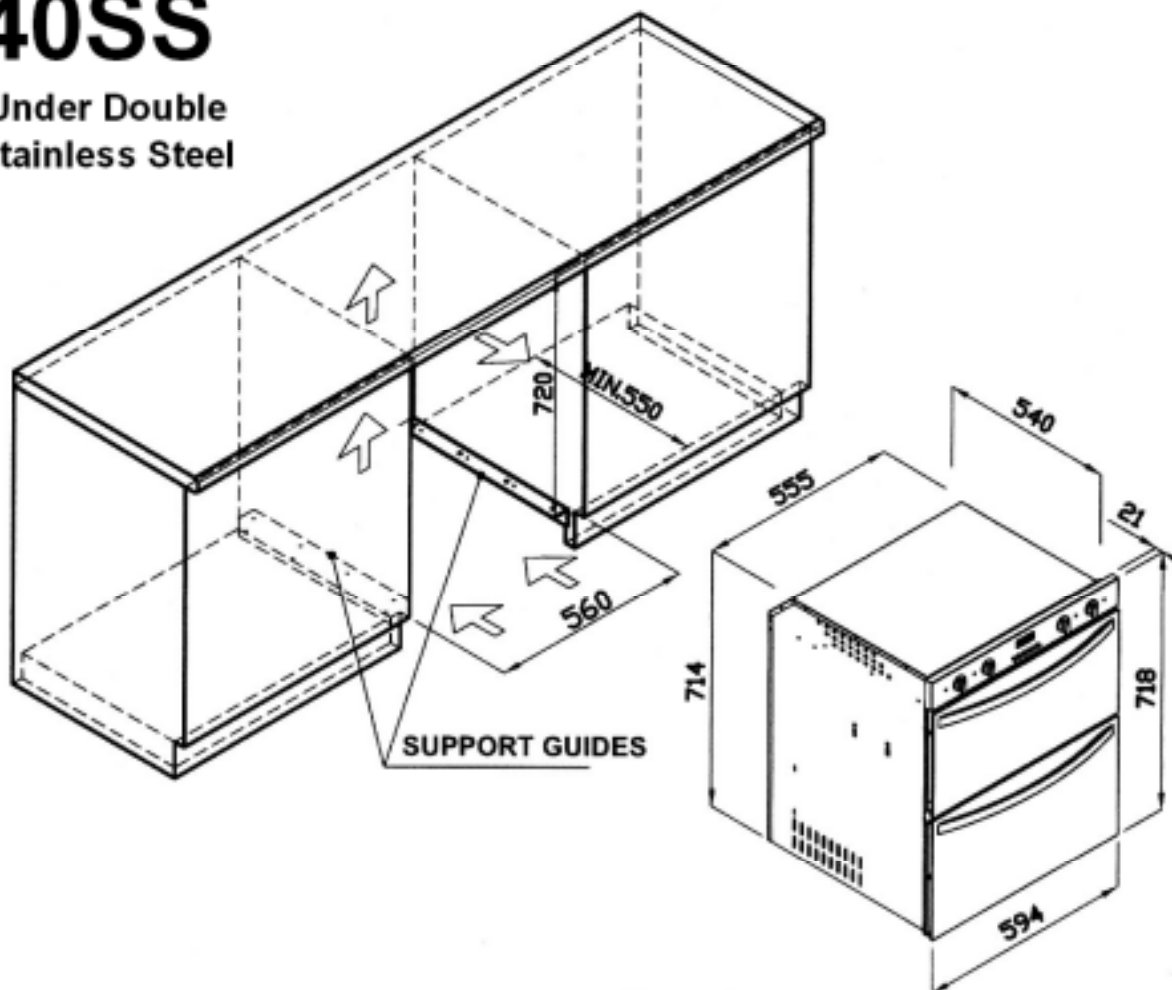

C4240SS

**Caple Built Under Double
Fan Oven - Stainless Steel**

TECHNICAL INFORMATION

C4240SS

Caple Built Under Double Fan Oven - Stainless Steel

"FIX TO THE CABINET WITH THE 4 SCREWS PROVIDED."

MODEL C4240SS SPARE PARTS LIST