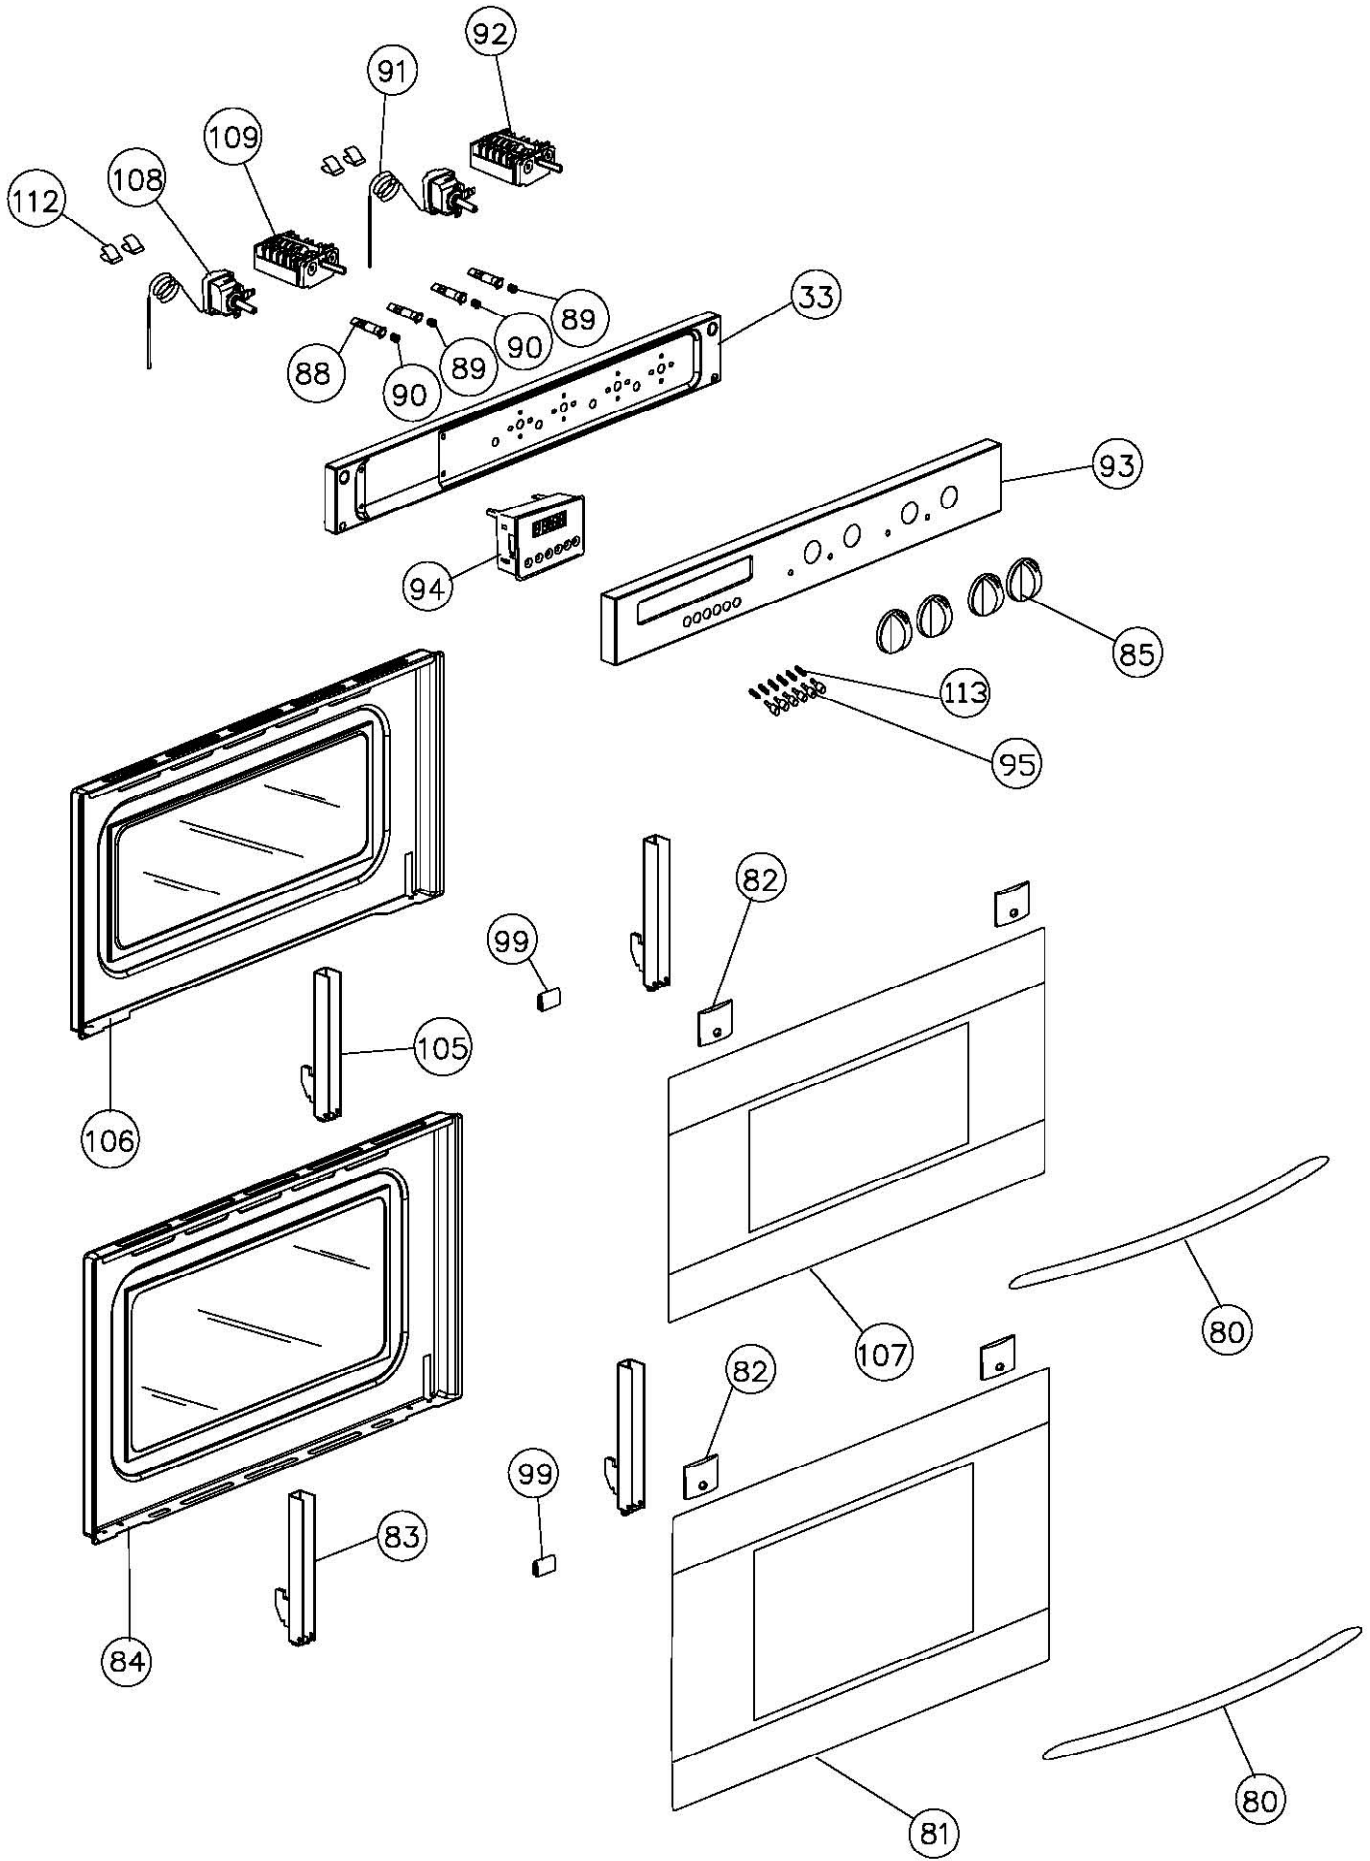

C4240SS

**Caple Built Under Double
Fan Oven - Stainless Steel**

TECHNICAL INFORMATION

C4240SS

Caple Built Under Double Fan Oven - Stainless Steel

"FIX TO THE CABINET WITH THE 4 SCREWS PROVIDED."

MODEL C4240SS SPARE PARTS LIST