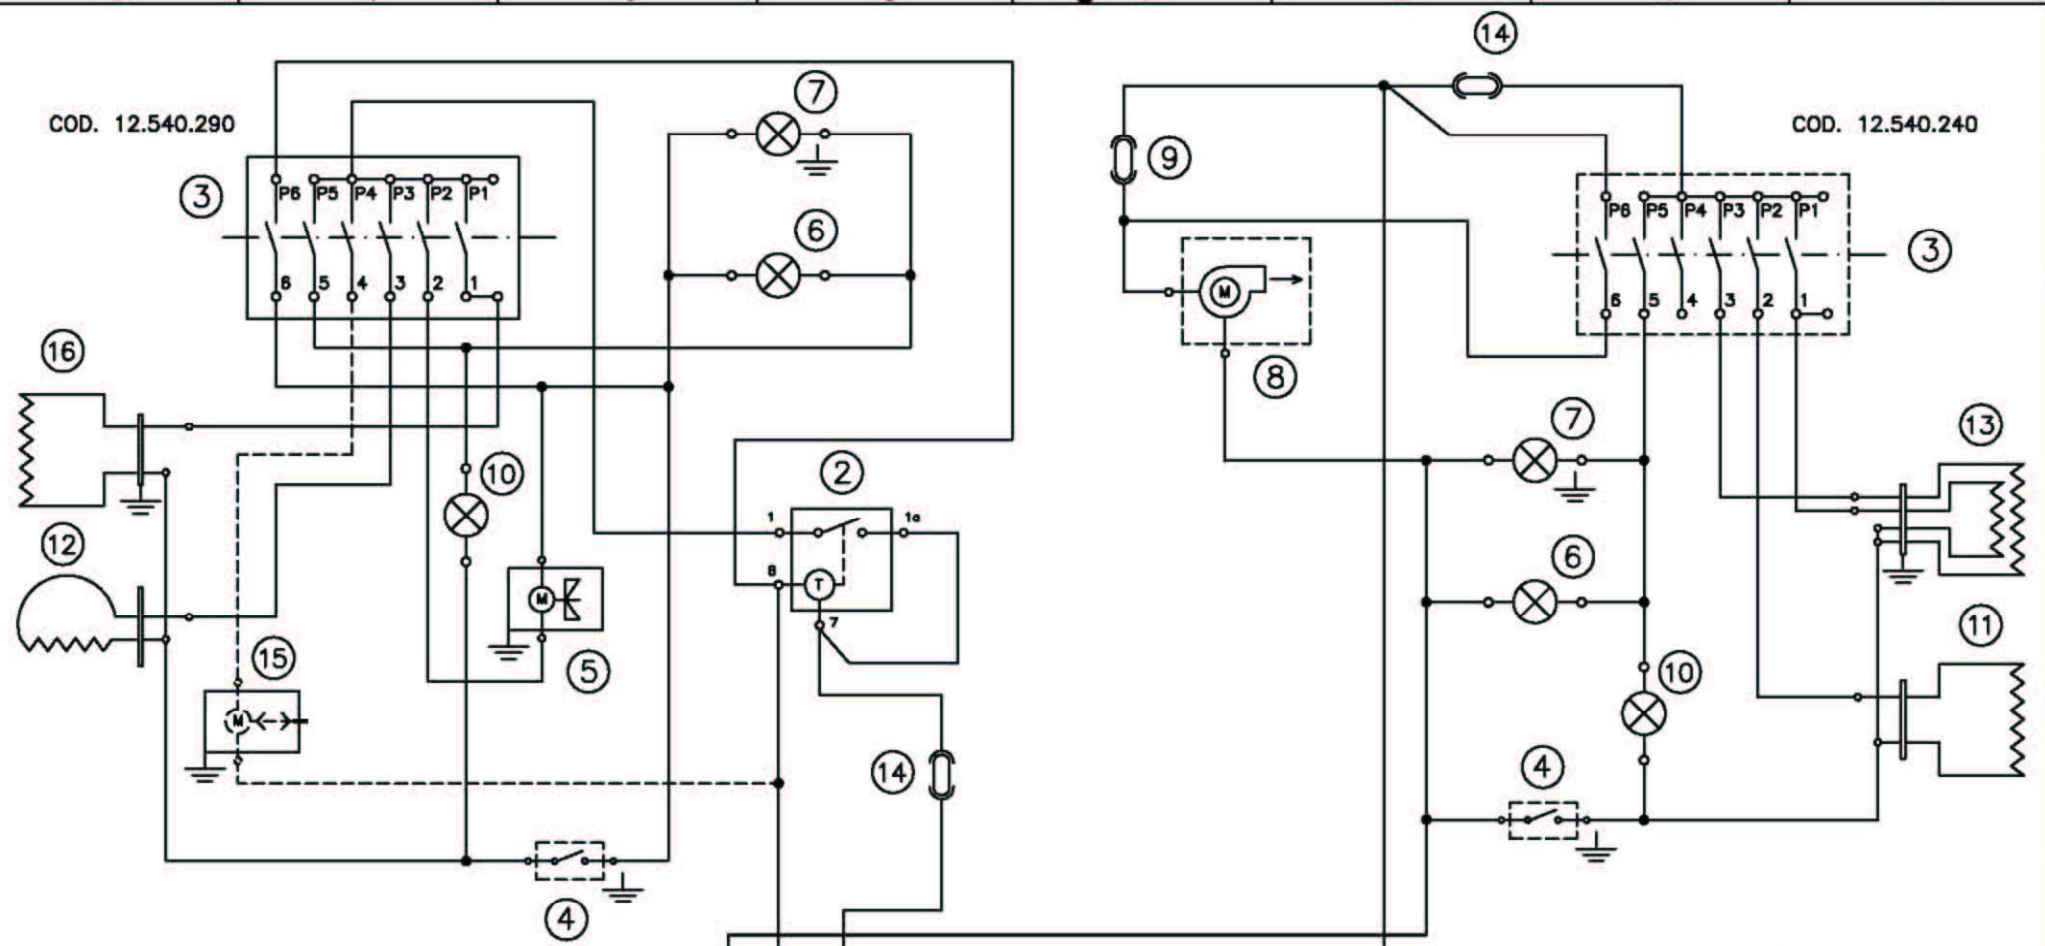

C4240SS

**Caple Built Under Double
Fan Oven - Stainless Steel**

TECHNICAL INFORMATION

C4240SS

Caple Built Under Double Fan Oven - Stainless Steel

"FIX TO THE CABINET WITH THE 4 SCREWS PROVIDED."

MODEL C4240SS SPARE PARTS LIST

MODEL C4240SS SPARE PARTS LIST

<u>EXPLODED</u>	<u>PART NUMBER</u>	<u>DESCRIPTION</u>
<u>DGRM. NO</u>		
1	42700351	OVEN CUBE F34 MF LAMP LEFT SMOOTH BLACK
92	12540290	COMMUTATOR FAN 5F SAFETY
93	42715203	OVEN DOOR SSV55E GLASS/STST NEUTRAL VISION
94	12540425	ELECTRONIC TIMER 6 BUTTON GREEN
95	12300113	PUSH BUTTON H21 STST
99	12380090	RUBBER FOOT FOR HINGE
105	12600050	OVEN HINGE
106	42710110	INNER DOOR F12 BLACK + THERMAL SCREWS
107	42712182	OVEN DOOR GLASS/STST I480 H287 SONGH
108	12540070	THERMOSTAT 1 BULB
109	12540240	COMMUTATOR 5F
112	12280221	BULB HOLDER
113	12280150	SPRING FOR PUSH BUTTON

Mod. omologation. E72A/(-)55(-)(-)TE

LEGEND

- 1- Supply terminal
- 2- Electronic timer
- 3- Selector
- 4- Oven thermostat
- 5- Fan motor
- 6- Pilot lamp selector
- 7- Oven light
- 8- Cooling fan motor
- 9- Thermostat start cooling fan
- 10- Pilot lamp thermostat
- 11- Botton heating element
- 12- Circular heating element
- 13- Upper+grill heating element
- 14- Thermal cut-out
- 15- Rotating spit motor (optional)
- 16- Grill heating element
- K1- Earth appliance
- K2- Earth fan motor
- K3- Earth rotating spit motor(Optional)
- K4- Earth upper heating element
- K5- Earth lamp holder
- K6- Earth thermostat

ALL OF THE DIMENSIONS DO NOT TAKE CARE OF FINISHING	
GENERAL TOLERANCES	
LENGTH	
ANGLES	
HOLES	

C4240SS

Cable Built Under Double Fan Oven Stainless Steel

FORMAT
A3H