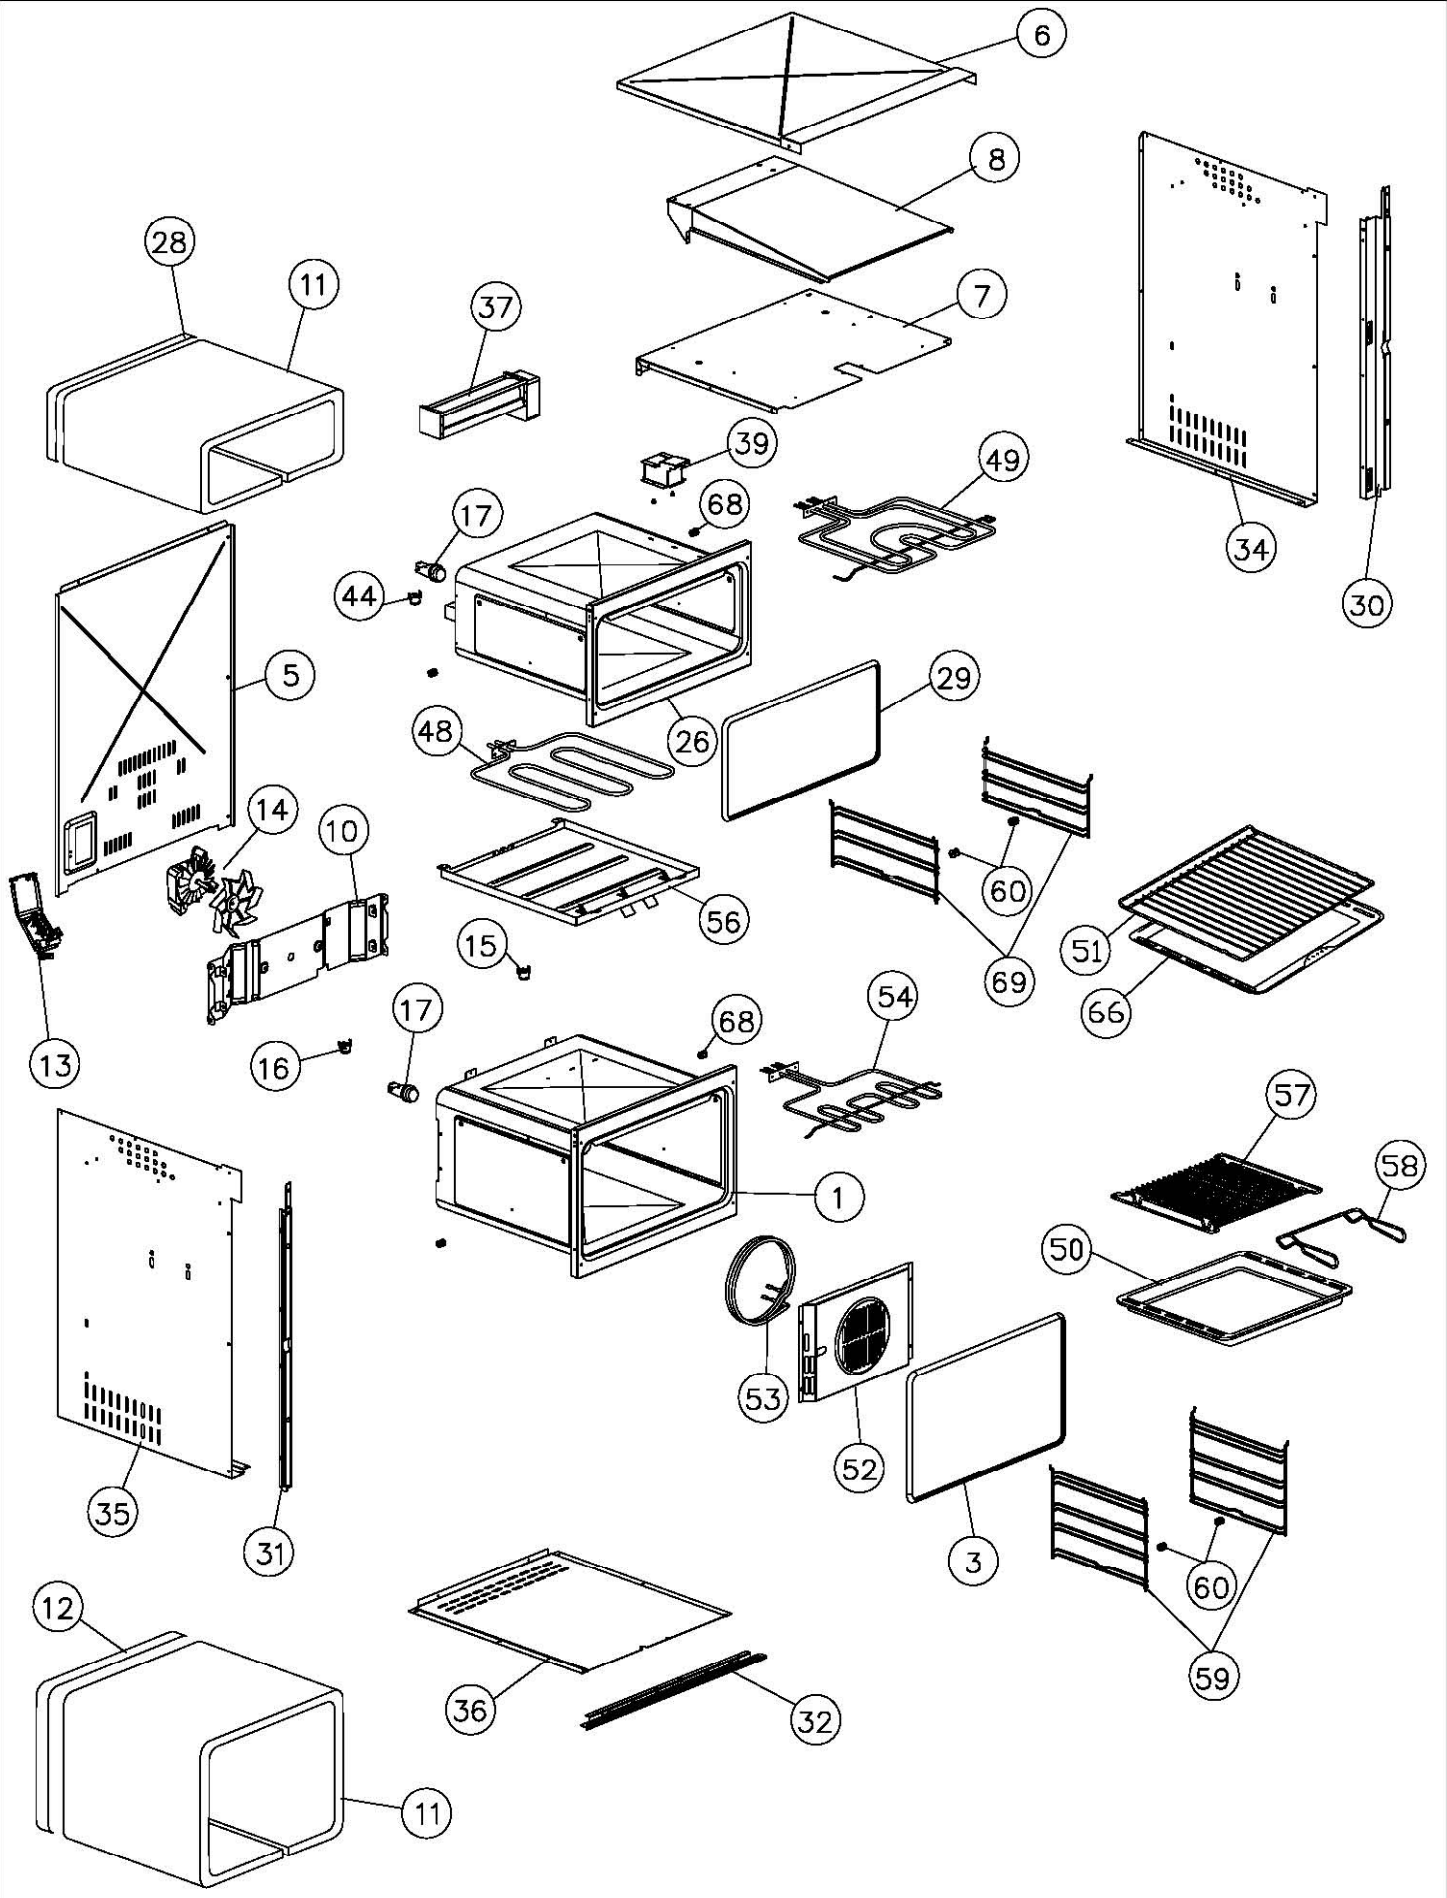

C4240SS

**Caple Built Under Double
Fan Oven - Stainless Steel**

TECHNICAL INFORMATION

C4240SS

Caple Built Under Double Fan Oven - Stainless Steel

"FIX TO THE CABINET WITH THE 4 SCREWS PROVIDED."

MODEL C4240SS SPARE PARTS LIST