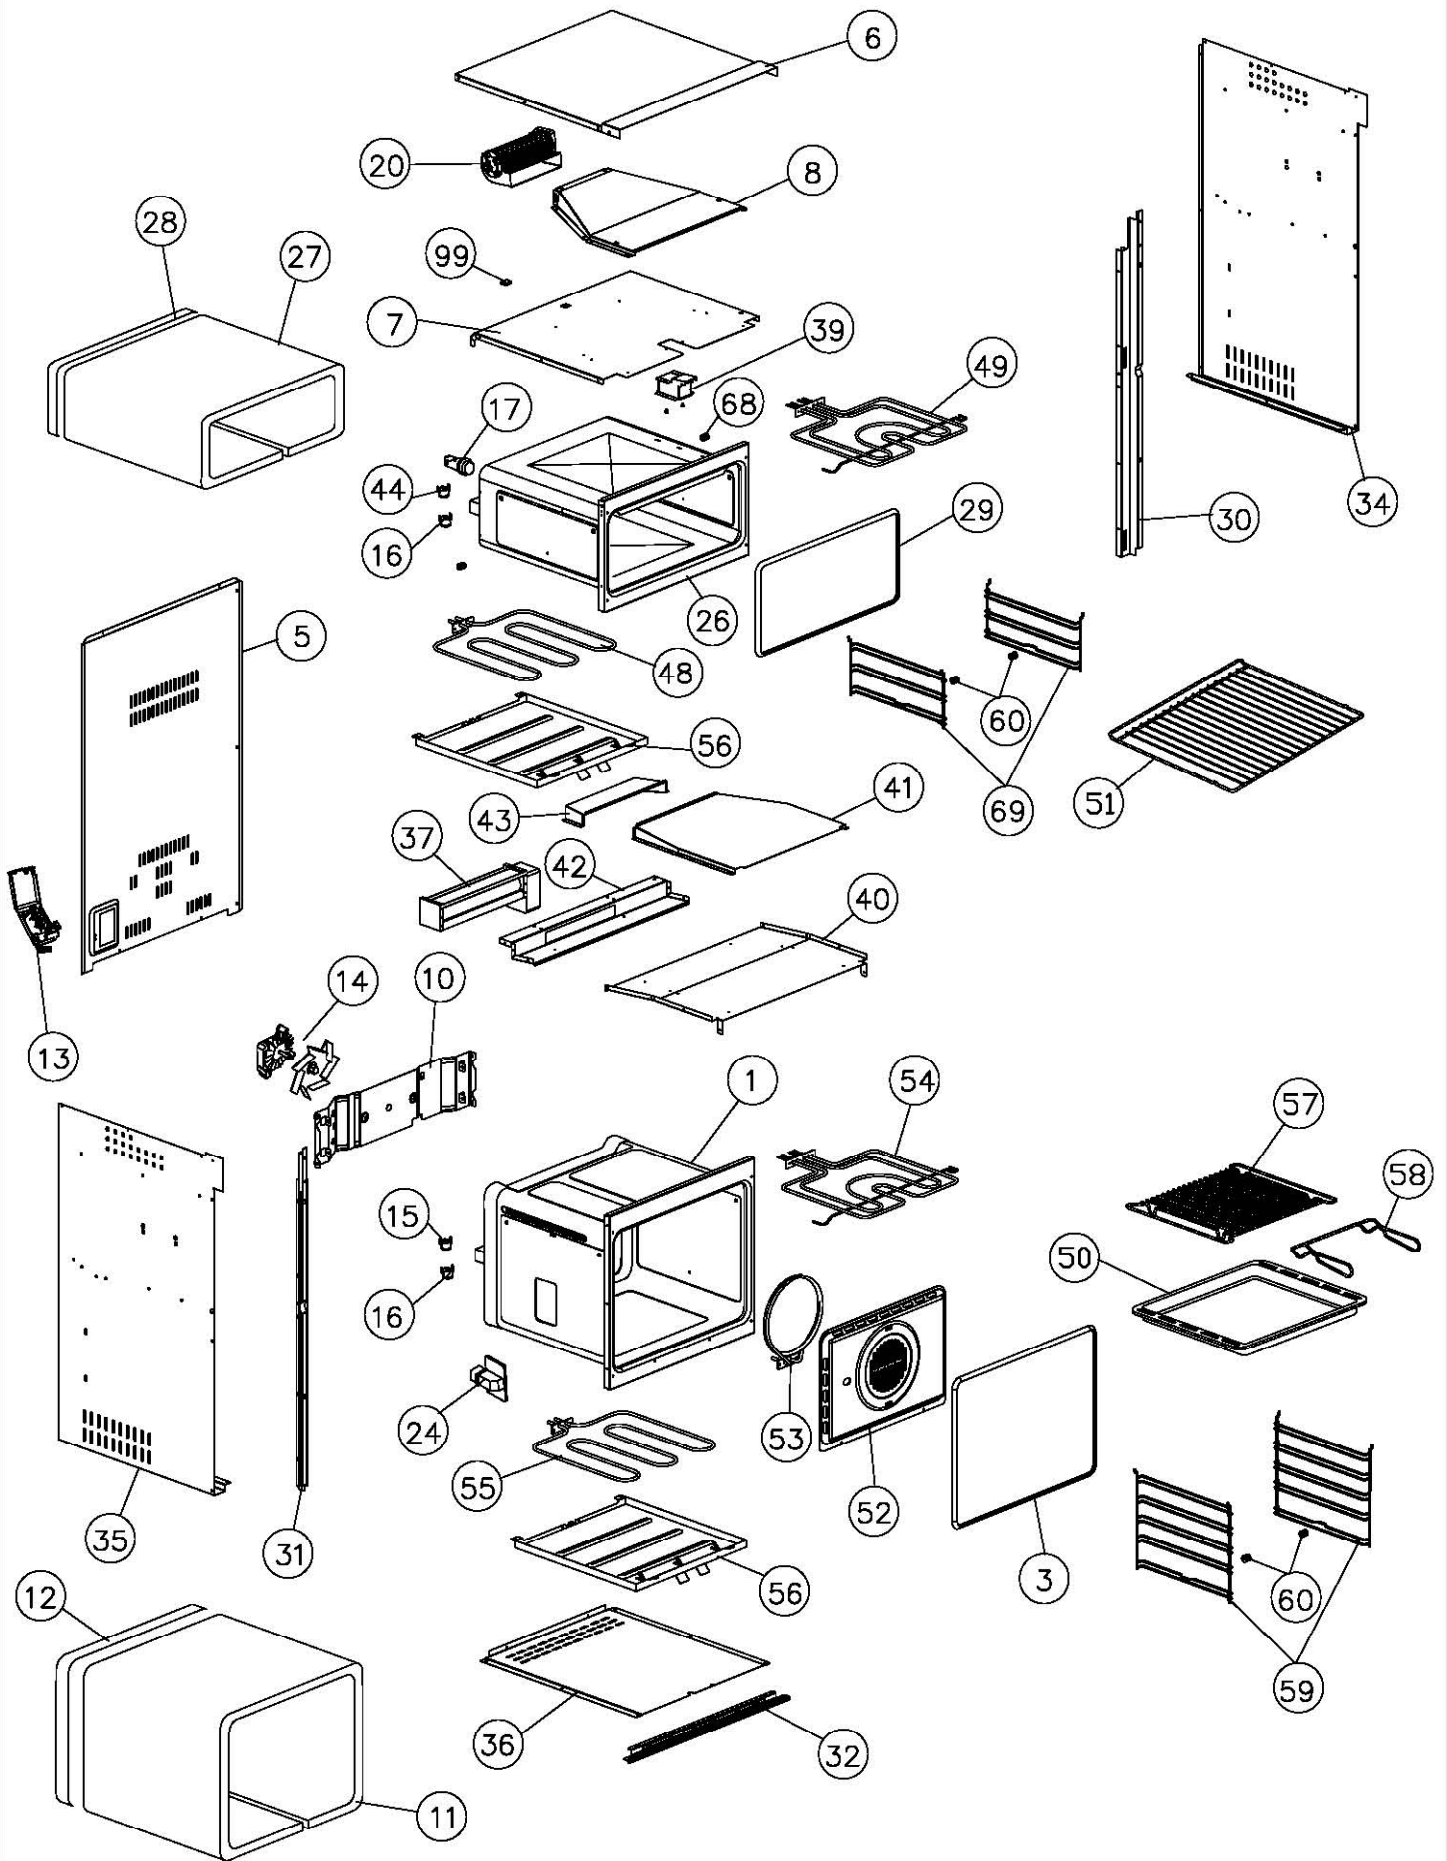

C3360SS

**Caple Built In Multifunction
Double Oven - Stainless Steel**

TECHNICAL INFORMATION

MODEL C3360SS SPARE PARTS LIST

<u>EXP</u>	<u>PART</u>	
<u>DGRM NO</u>	<u>NUMBER</u>	
1	42700502	OVEN CUBE F61 MF SMOOTH BLACK WHITE SPOT
3	12380410	OVEN TRIM 4 SIDES CUT OFF
5	12110170	REAR INSULATION D88
6	12110210	TOP INSULATION D88
7	12110230	SUPPORT FOR LOWER COOLING FAN D88
8	12110220	TOP COOLING FAN D88
10	12190020	CROSSPIECE FOR FAN/ROTISSERIE
11	12380580	WHITE FIBREGLASS COVER
12	12380480	WHITE FIBREGLASS REAR F60
13	12530010	TERMINAL BLOCK + CABLE 40A
14	12590030	FAN Fe30W
15	12540360	SAFETY THERMOSTAT T165°C
16	12540150	SAFETY THERMOSTAT T65°C
17	12540002	LAMPHOLDER 25W
20	12590050	TANGENTIAL FAN
24	12540050	RECTANGULAR LAMP HOLDER 25W
26	42700233	OVEN CUBE F12 STATIC LAMP LEFT SMOOTH BLACK WHITE SPOT
27	12380180	WHITE FIBREGLASS COVER F12
28	12380170	REAR WHITE FIBREGLASS F12
29	12380570	OVEN TRIM 4 SIDES F12
30	12701311	UPRIGHT RIGHT D88 BLACK
31	12701301	UPRIGHT LEFT D88 BLACK
32	12191661	LOWER PROFILE DRIP CATCHER BLACK
33	12701371	CONTROL PANEL D88 BLACK
34	12110130	LEFT SIDE INSULATION D88
35	12110140	RIGHT SIDE INSULATION D88
36	12110160	BASE INSULATION D72-88
37	12590080	TANGENTIAL FAN
39	12701010	SMOKE VENT F12
40	12110200	LOWER CENTRAL COOLING FAN D88
41	12110190	UPPER CENTRAL COOLING FAN D88
42	12110240	SUPPORT FOR CENTRAL TANGENTIAL FAN
43	12110250	TOP SUPPORT TANGENTIAL CENTRAL FAN
44	12540340	SAFETY THERMOSTAT T185°C
48	12570080	BASE ELEMENT 850W
49	12570050	DUAL ELEMENT 750/1000W
50	42105125	BAKING TRAY F60 H30 BLACK WHITE SPOT
51	12200230	SHELF F60 SMOOTH OVEN CUBE
52	42105087	FAN COVER BLACK WHITE SPOT F60
53	12570030	CIRCULAR ELEMENT 2300W
54	12570010	DUAL ELEMENT 1000/1200W
55	12570000	BASE ELEMENT 1100W
56	12190030	SUPPORT FOR BASE ELEMENT
57	12200090	GRILL PAN WITH FEET
58	12200100	HANDLE FOR DOUBLE GRILL PAN
59	12200000	LATERAL SHELF SUPPORT RIGHT/LEFT
60	12280020	CATCH FOR LATERAL SHELVES
68	12280090	CATCH FOR GRILL ELEMENT
69	12200080	LATERAL SHELF SUPPORT F12 RIGHT/LEFT