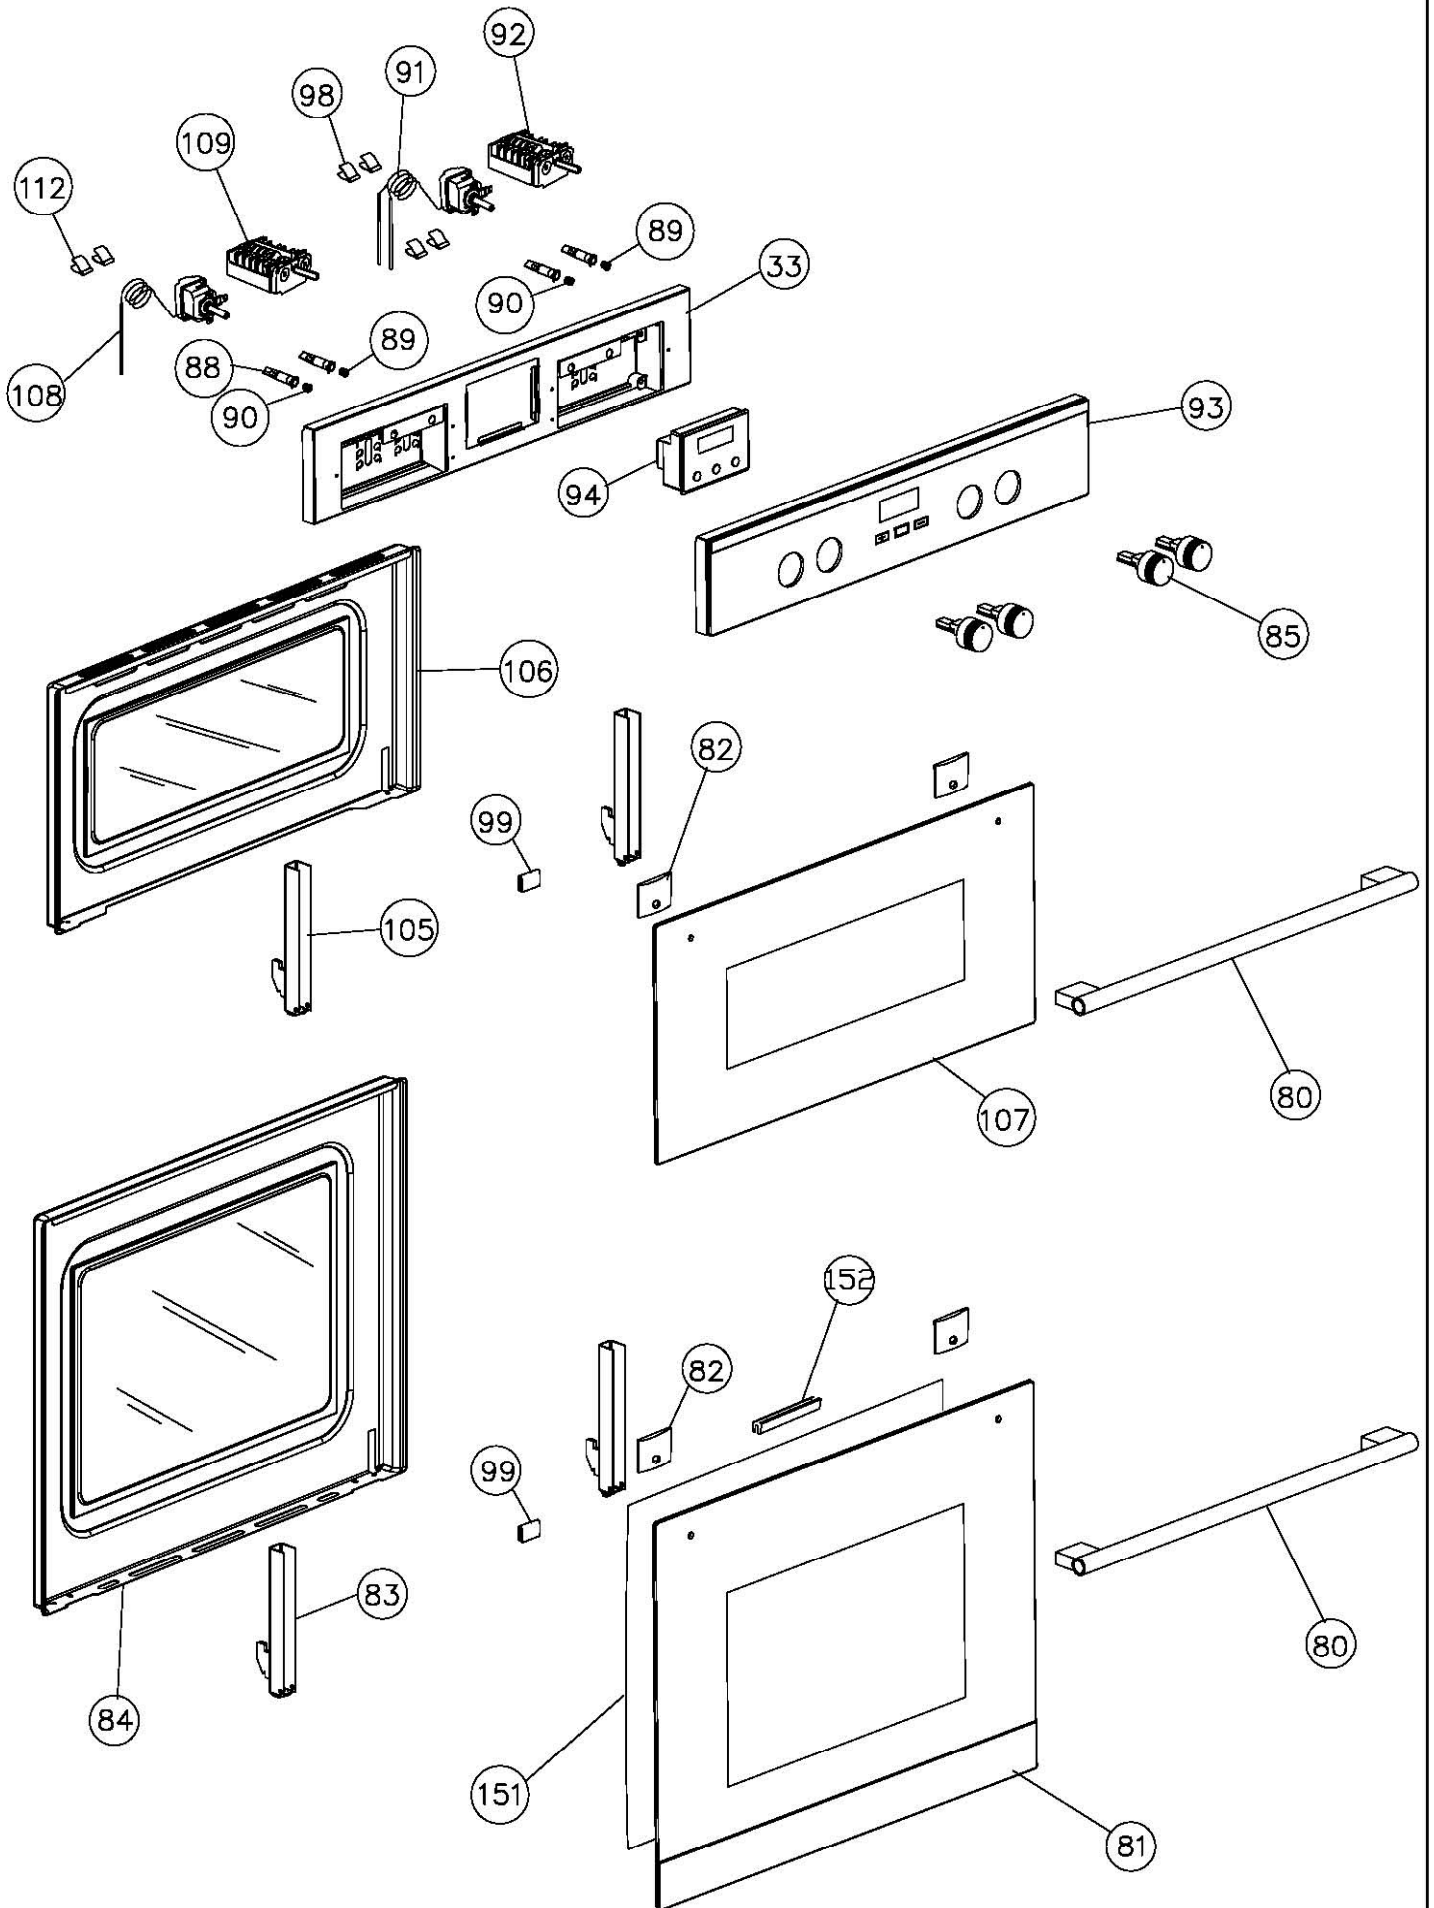

C3360SS

**Caple Built In Multifunction
Double Oven - Stainless Steel**

TECHNICAL INFORMATION

MODEL C3360SS SPARE PARTS LIST

<u>EXP</u>	<u>PART</u>	
<u>DGRM NO</u>	<u>NUMBER</u>	
1	42700502	OVEN CUBE F61 MF SMOOTH BLACK WHITE SPOT
3	12380410	OVEN TRIM 4 SIDES CUT OFF
5	12110170	REAR INSULATION D88
6	12110210	TOP INSULATION D88
7	12110230	SUPPORT FOR LOWER COOLING FAN D88
8	12110220	TOP COOLING FAN D88
10	12190020	CROSSPIECE FOR FAN/ROTISSERIE
11	12380580	WHITE FIBREGLASS COVER
12	12380480	WHITE FIBREGLASS REAR F60
13	12530010	TERMINAL BLOCK + CABLE 40A
14	12590030	FAN Fe30W
15	12540360	SAFETY THERMOSTAT T165°C
16	12540150	SAFETY THERMOSTAT T65°C
17	12540002	LAMPHOLDER 25W
20	12590050	TANGENTIAL FAN
24	12540050	RECTANGULAR LAMP HOLDER 25W
26	42700233	OVEN CUBE F12 STATIC LAMP LEFT SMOOTH BLACK WHITE SPOT
27	12380180	WHITE FIBREGLASS COVER F12
28	12380170	REAR WHITE FIBREGLASS F12
29	12380570	OVEN TRIM 4 SIDES F12
30	12701311	UPRIGHT RIGHT D88 BLACK
31	12701301	UPRIGHT LEFT D88 BLACK
32	12191661	LOWER PROFILE DRIP CATCHER BLACK
33	12701371	CONTROL PANEL D88 BLACK
34	12110130	LEFT SIDE INSULATION D88
35	12110140	RIGHT SIDE INSULATION D88
36	12110160	BASE INSULATION D72-88
37	12590080	TANGENTIAL FAN
39	12701010	SMOKE VENT F12
40	12110200	LOWER CENTRAL COOLING FAN D88
41	12110190	UPPER CENTRAL COOLING FAN D88
42	12110240	SUPPORT FOR CENTRAL TANGENTIAL FAN
43	12110250	TOP SUPPORT TANGENTIAL CENTRAL FAN
44	12540340	SAFETY THERMOSTAT T185°C
48	12570080	BASE ELEMENT 850W
49	12570050	DUAL ELEMENT 750/1000W
50	42105125	BAKING TRAY F60 H30 BLACK WHITE SPOT
51	12200230	SHELF F60 SMOOTH OVEN CUBE
52	42105087	FAN COVER BLACK WHITE SPOT F60
53	12570030	CIRCULAR ELEMENT 2300W
54	12570010	DUAL ELEMENT 1000/1200W
55	12570000	BASE ELEMENT 1100W
56	12190030	SUPPORT FOR BASE ELEMENT
57	12200090	GRILL PAN WITH FEET
58	12200100	HANDLE FOR DOUBLE GRILL PAN
59	12200000	LATERAL SHELF SUPPORT RIGHT/LEFT
60	12280020	CATCH FOR LATERAL SHELVES
68	12280090	CATCH FOR GRILL ELEMENT
69	12200080	LATERAL SHELF SUPPORT F12 RIGHT/LEFT