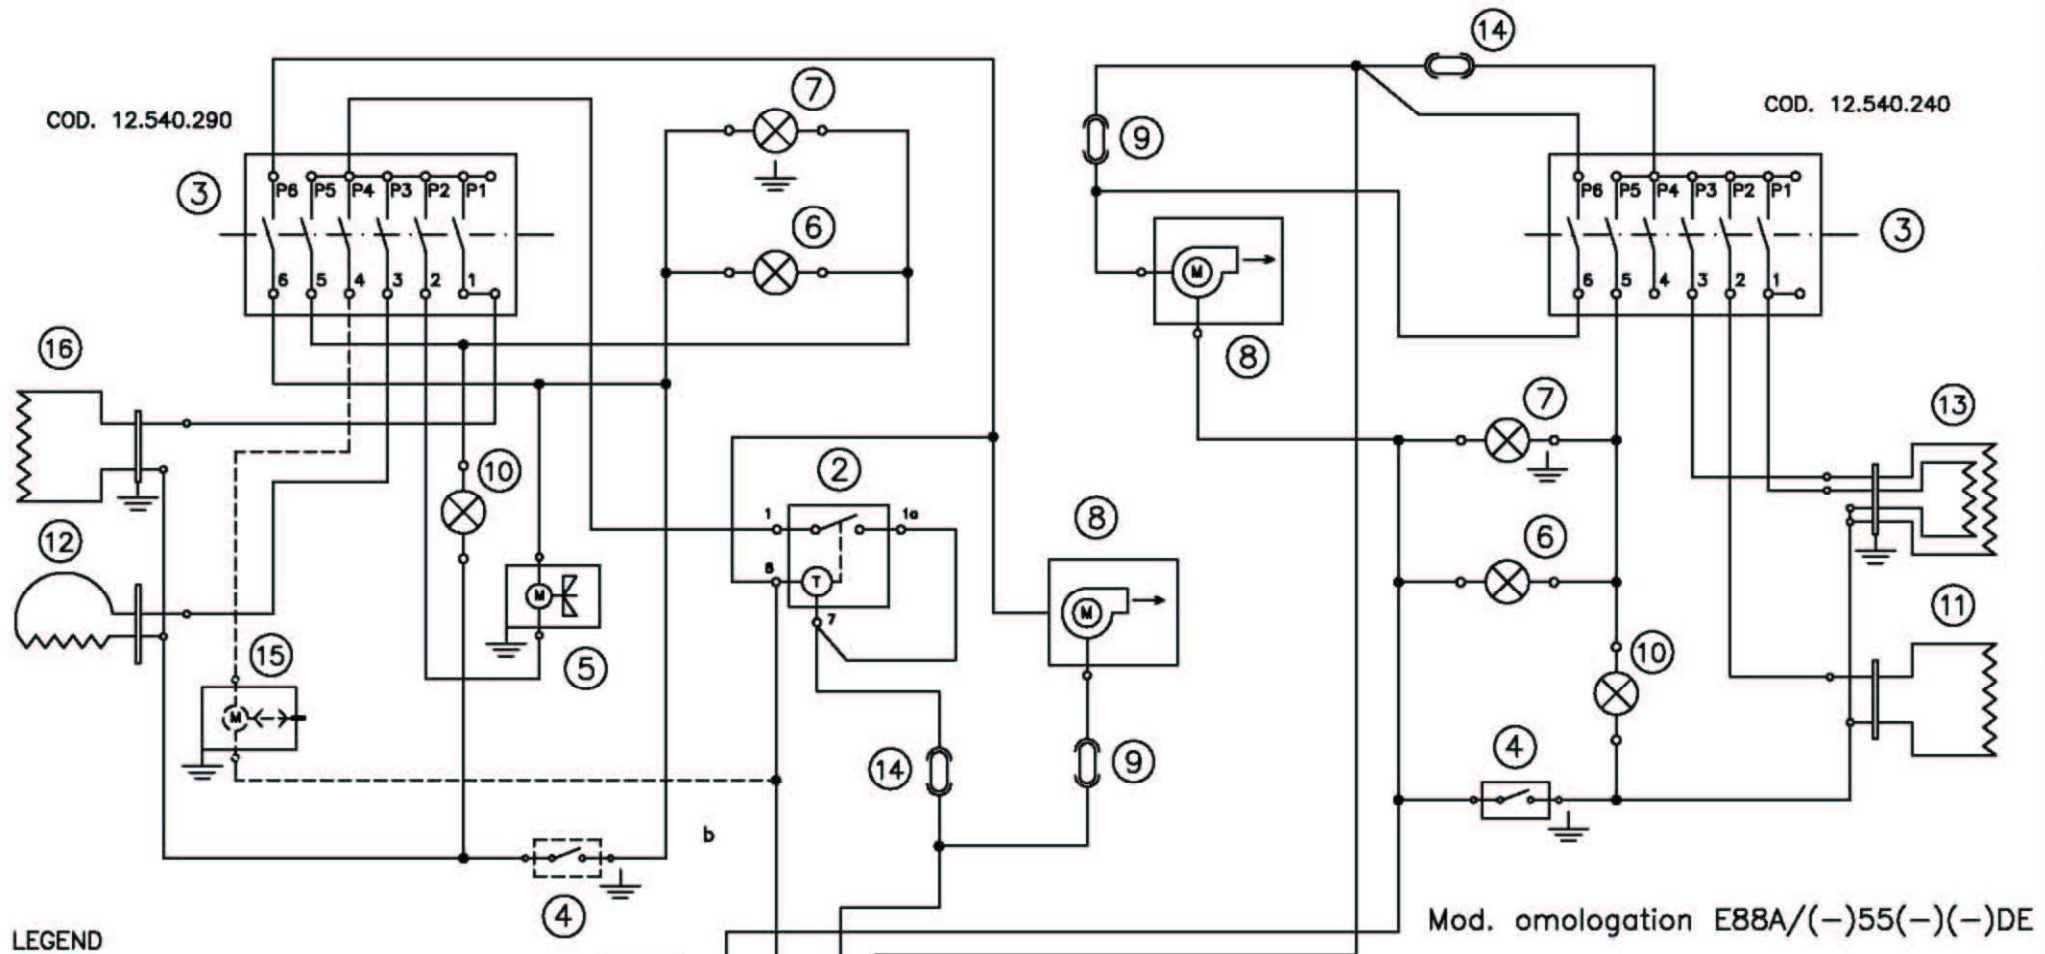

MODEL C3241SS SPARE PARTS LIST

| <u>EXPLODED</u> | <u>PART NUMBER</u> | <u>DESCRIPTION</u> |
|------------------------|---------------------------|---|
| <u>DGRM. NO</u> | | |
| 83 | 12600030 | OVEN HINGE |
| 84 | 42710050 | INNER DOOR NO FAN BLACK + THERMAL SCREWS |
| 85 | 11741801 | KNOB BRUSHED STST TYPE H |
| 88 | 12540120 | INDICATOR LAMP NEON |
| 89 | 11540420 | RED BUTTON |
| 90 | 11540422 | ORANGE BUTTON |
| 91 | 12540310 | THERMOSTAT 1 BULB |
| 92 | 12540290 | COMMUTATOR FAN 5F SAFETY |
| 93 | 42715385 | OVEN DOOR SV55E BLACK GLASS/STST NEUTRAL |
| 94 | 12540425 | ELECTRONIC TIMER 6 BUTTON GREEN |
| 95 | 12300113 | PUSH BUTTON H21 STST |
| 98 | 12280000 | SPRING FOR THERMOSTAT BULB |
| 99 | 12380090 | RUBBER FOOT FOR HINGE |
| 105 | 12600050 | OVEN HINGE |
| 106 | 42710110 | INNER DOOR F12 BLACK + THERMAL SCREWS |
| 107 | 42712524 | OVEN DOOR BLACK GLASS/STST I280 H286 SING NEUTRAL |
| 108 | 12540070 | THERMOSTAT 1 BULB |
| 109 | 12540240 | COMMUTATOR 5F |
| 112 | 12280221 | BULB HOLDER |
| 113 | 12280150 | SPRING FOR PUSH BUTTON |
| | | |
| | | |
| | | |