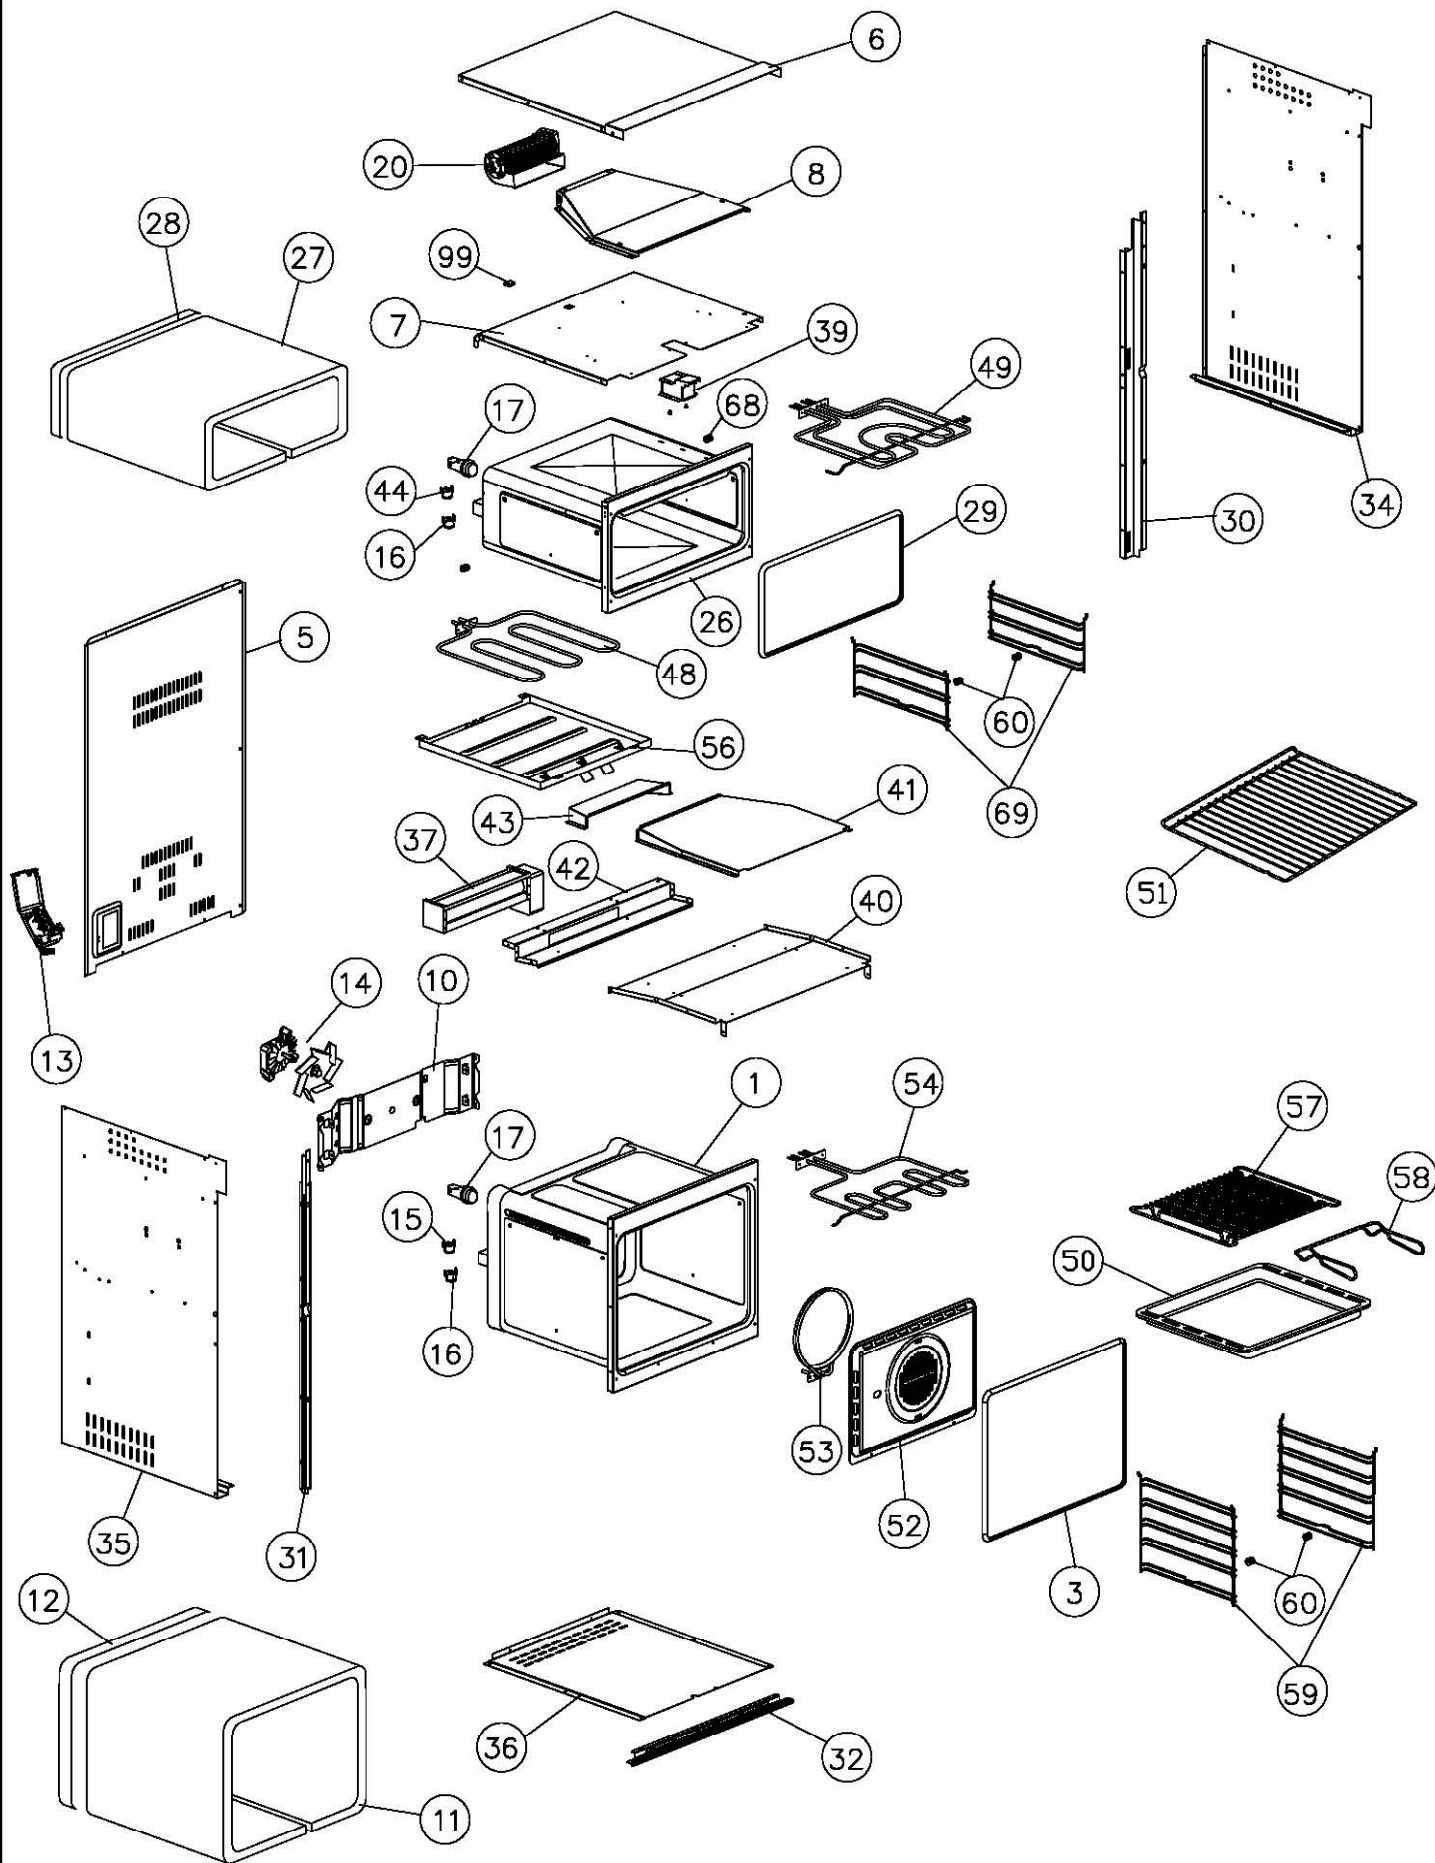

C3241SS

**Caple Built In Double Fan Oven
Stainless Steel**

TECHNICAL INFORMATION

MODEL C3241SS SPARE PARTS LIST

| <u>EXPLODED</u> | <u>PART NUMBER</u> | <u>DESCRIPTION</u> |
|------------------------|---------------------------|---|
| <u>DGRM. NO</u> | | |
| 1 | 42700361 | OVEN CUBE F61 MF LAMP LEFT SMOOTH BLACK |
| 3 | 12380130 | OVEN TRIM 4 SIDES |
| 5 | 12110170 | REAR INSULATION D88 |
| 6 | 12110210 | TOP INSULATION D88 |
| 7 | 12110230 | LOWER COOLING FAN SUPPORT D88 |
| 8 | 12110220 | TOP UPPER COOLING FAN D88 |
| 10 | 12190020 | CROSSPIECE FOR FAN/ROTISSERIE |
| 11 | 12380470 | WHITE FIBREGLASS COVER |
| 12 | 12380480 | WHITE FIBREGLASS REAR |
| 13 | 12530010 | TERMINAL BLOCK + CABLE 40A |
| 14 | 12590030 | FAN Fe30W |
| 15 | 12540360 | SAFETY THERMOSTAT |
| 16 | 12540150 | SAFETY THERMOSTAT |
| 17 | 12540002 | LAMP HOLDER 25W |
| 20 | 12590050 | TANGENTIAL FAN |
| 26 | 42700231 | OVEN CUBE F12 STATIC LAMP LEFT SMOOTH BLACK |
| 27 | 12380180 | WHITE FIBREGLASS COVER |
| 28 | 12380170 | WHITE FIBREGLASS REAR F12 |
| 29 | 12380160 | OVEN TRIM 4 SIDES HALF OVEN |
| 30 | 12701311 | UPRIGHT RIGHT D88 BLACK |
| 31 | 12701301 | UPRIGHT LEFT D88 BLACK |
| 32 | 12191661 | LOWER PROFILE DRIP CATCHER BLACK |
| 33 | 12701231 | CONTROL PANEL D88 BLACK |
| 34 | 12110140 | RIGHT SIDE INSULATION D88 |
| 35 | 12110130 | LEFT SIDE INSULATION D88 |
| 36 | 12110160 | BASE INSULATION D72-88 |
| 37 | 12590080 | TANGENTIAL FAN |
| 39 | 12701010 | SMOKE VENT F12 |
| 40 | 12110200 | CENTRAL LOWER COOLING FAN D88 |
| 41 | 12110190 | CENTRAL UPPER COOLING FAN D88 |
| 42 | 12110240 | CENTRAL TANGENTIAL SUPPORT |
| 43 | 12110250 | TOP SUPPT TANGENTIAL CENTRAL FAN D88 |
| 44 | 12540340 | SAFETY THERMOSTAT |
| 48 | 12570080 | BASE ELEMENT 850W |
| 49 | 12570050 | DOUBLE ELEMENT 750/1000W |
| 50 | 42105121 | BAKING TRAY F60 H30 BLACK |
| 51 | 12200230 | SHELF F60 SMOOTH OVE CUBE |
| 52 | 42105081 | FAN COVER BLACK F60 |
| 53 | 12570030 | CIRCULAR ELEMENT 2300W |
| 54 | 12570020 | GRILL ELEMENT |
| 56 | 12190030 | BASE ELEMENT SUPPORT |
| 57 | 12200090 | GRILL PAN + FEET |
| 58 | 12200100 | HANDLE FOR DOUBLE GRILL PAN |
| 59 | 12200000 | LATERAL SHELF SUPPORT F60 RIGHT/LEFT |
| 60 | 12280020 | CATCH FOR LATERAL SHELVES |
| 68 | 12280090 | CATCH FOR GRILL ELEMENT |
| 69 | 12280080 | NUT FOR FIXING FLANGE GLASS |
| 79 | 12280284 | METAL RING FOR HANDLE 111 BRUSHED STST |
| 80 | 12220083 | HANDLE 111 I280 BRUSHED STST |
| 81 | 42712526 | OVEN DOOR BLACK GLASS/STST I280 SING |
| 82 | 12190140 | BLACK HANDLE FIXING PLATE |