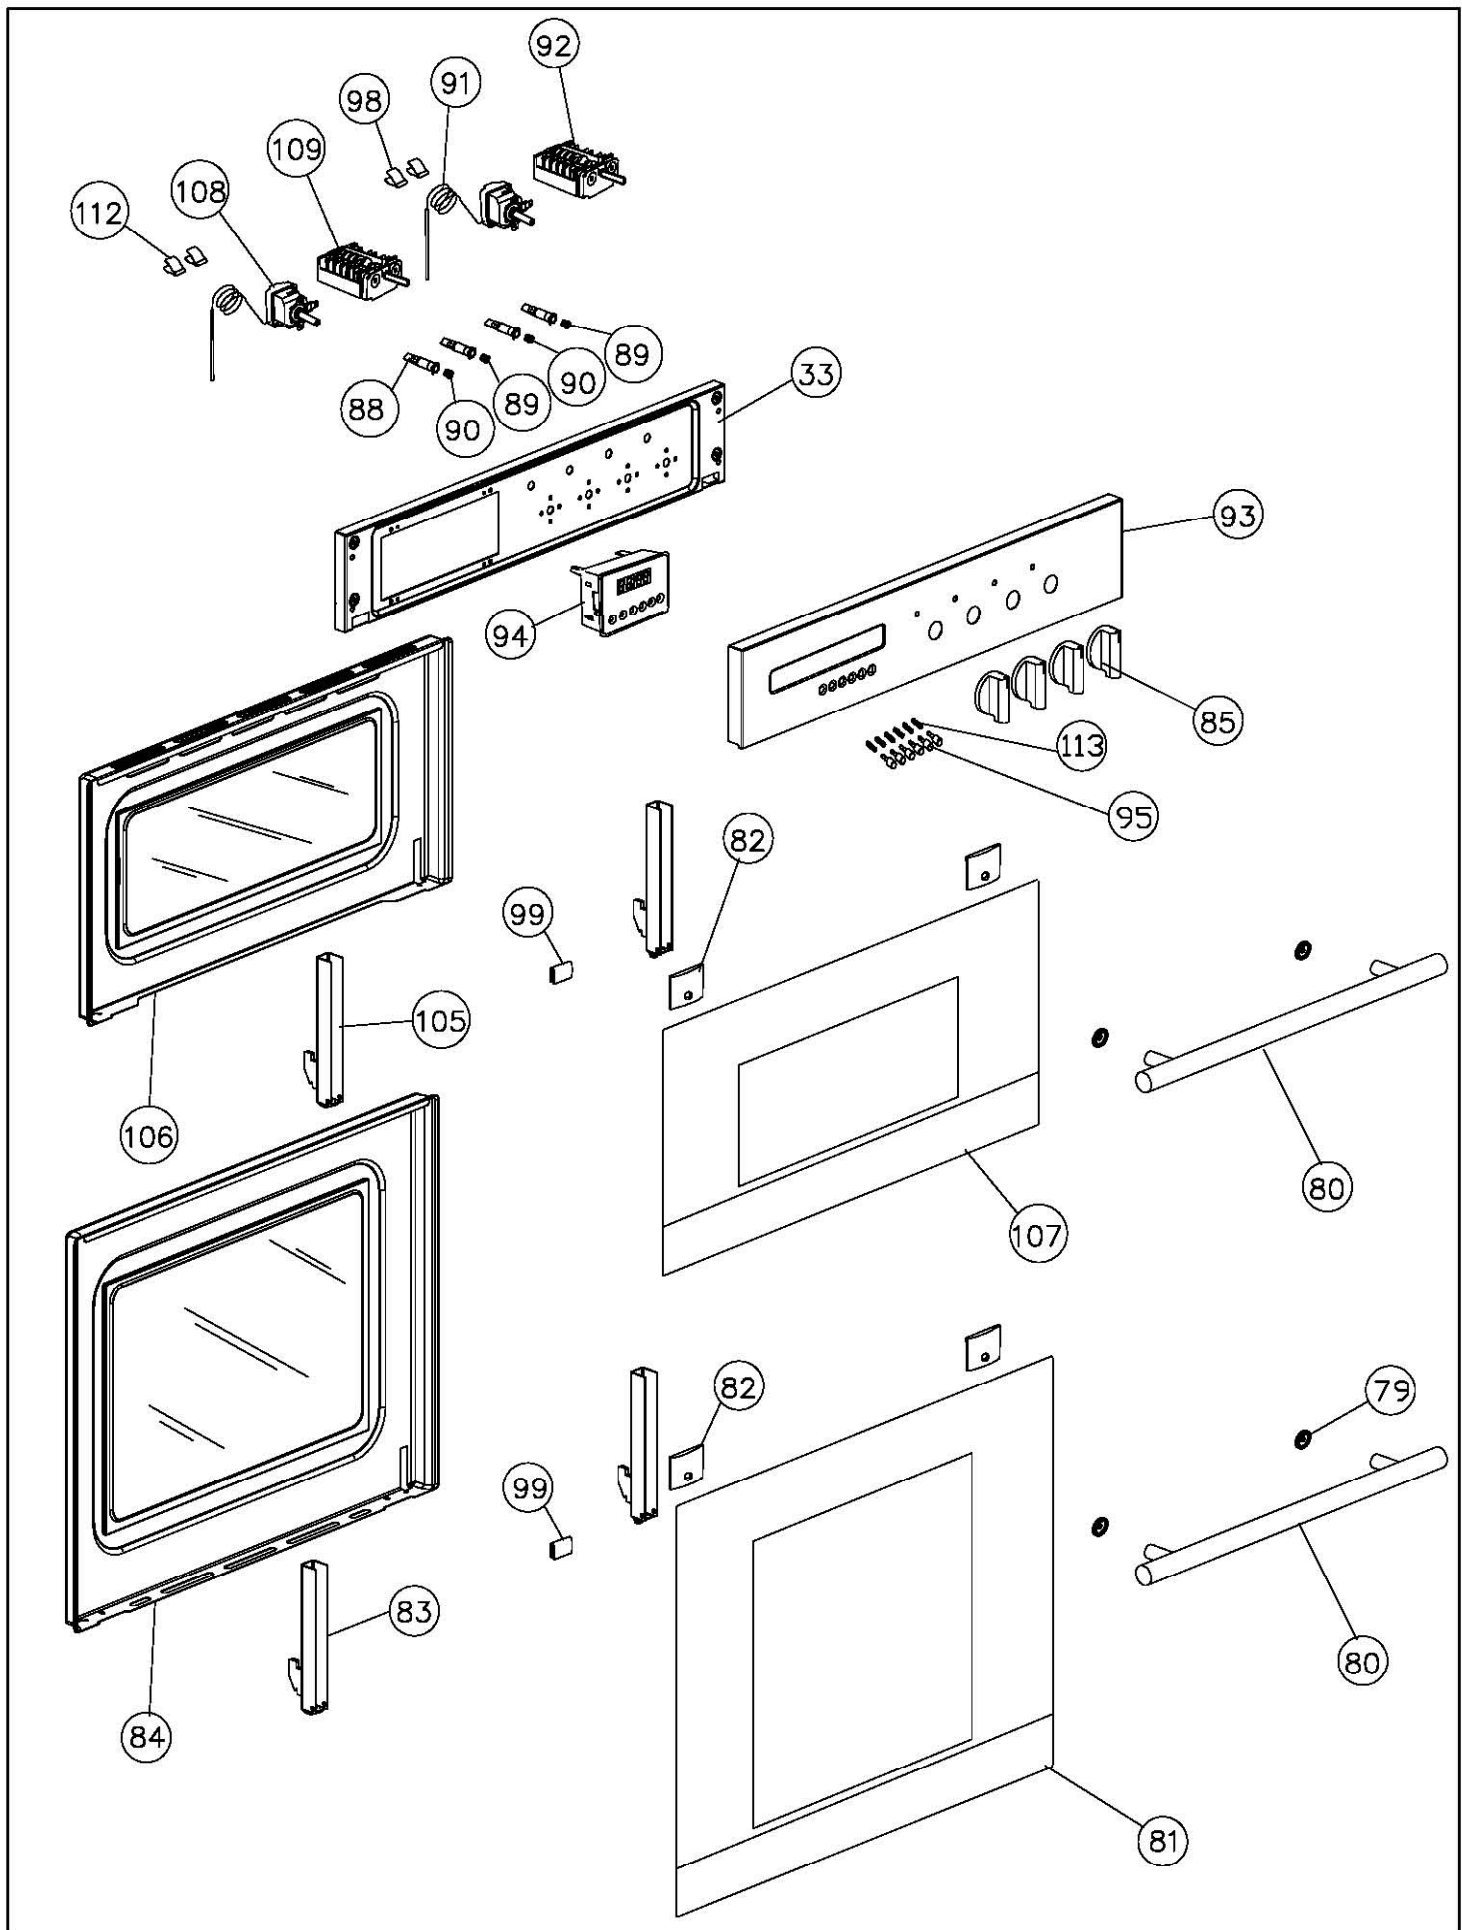

C3241SS

**Caple Built In Double Fan Oven
Stainless Steel**

TECHNICAL INFORMATION

MODEL C3241SS SPARE PARTS LIST

| <u>EXPLODED</u> | <u>PART NUMBER</u> | <u>DESCRIPTION</u> |
|------------------------|---------------------------|---|
| <u>DGRM. NO</u> | | |
| 1 | 42700361 | OVEN CUBE F61 MF LAMP LEFT SMOOTH BLACK |
| 3 | 12380130 | OVEN TRIM 4 SIDES |
| 5 | 12110170 | REAR INSULATION D88 |
| 6 | 12110210 | TOP INSULATION D88 |
| 7 | 12110230 | LOWER COOLING FAN SUPPORT D88 |
| 8 | 12110220 | TOP UPPER COOLING FAN D88 |
| 10 | 12190020 | CROSSPIECE FOR FAN/ROTISSERIE |
| 11 | 12380470 | WHITE FIBREGLASS COVER |
| 12 | 12380480 | WHITE FIBREGLASS REAR |
| 13 | 12530010 | TERMINAL BLOCK + CABLE 40A |
| 14 | 12590030 | FAN Fe30W |
| 15 | 12540360 | SAFETY THERMOSTAT |
| 16 | 12540150 | SAFETY THERMOSTAT |
| 17 | 12540002 | LAMP HOLDER 25W |
| 20 | 12590050 | TANGENTIAL FAN |
| 26 | 42700231 | OVEN CUBE F12 STATIC LAMP LEFT SMOOTH BLACK |
| 27 | 12380180 | WHITE FIBREGLASS COVER |
| 28 | 12380170 | WHITE FIBREGLASS REAR F12 |
| 29 | 12380160 | OVEN TRIM 4 SIDES HALF OVEN |
| 30 | 12701311 | UPRIGHT RIGHT D88 BLACK |
| 31 | 12701301 | UPRIGHT LEFT D88 BLACK |
| 32 | 12191661 | LOWER PROFILE DRIP CATCHER BLACK |
| 33 | 12701231 | CONTROL PANEL D88 BLACK |
| 34 | 12110140 | RIGHT SIDE INSULATION D88 |
| 35 | 12110130 | LEFT SIDE INSULATION D88 |
| 36 | 12110160 | BASE INSULATION D72-88 |
| 37 | 12590080 | TANGENTIAL FAN |
| 39 | 12701010 | SMOKE VENT F12 |
| 40 | 12110200 | CENTRAL LOWER COOLING FAN D88 |
| 41 | 12110190 | CENTRAL UPPER COOLING FAN D88 |
| 42 | 12110240 | CENTRAL TANGENTIAL SUPPORT |
| 43 | 12110250 | TOP SUPPT TANGENTIAL CENTRAL FAN D88 |
| 44 | 12540340 | SAFETY THERMOSTAT |
| 48 | 12570080 | BASE ELEMENT 850W |
| 49 | 12570050 | DOUBLE ELEMENT 750/1000W |
| 50 | 42105121 | BAKING TRAY F60 H30 BLACK |
| 51 | 12200230 | SHELF F60 SMOOTH OVE CUBE |
| 52 | 42105081 | FAN COVER BLACK F60 |
| 53 | 12570030 | CIRCULAR ELEMENT 2300W |
| 54 | 12570020 | GRILL ELEMENT |
| 56 | 12190030 | BASE ELEMENT SUPPORT |
| 57 | 12200090 | GRILL PAN + FEET |
| 58 | 12200100 | HANDLE FOR DOUBLE GRILL PAN |
| 59 | 12200000 | LATERAL SHELF SUPPORT F60 RIGHT/LEFT |
| 60 | 12280020 | CATCH FOR LATERAL SHELVES |
| 68 | 12280090 | CATCH FOR GRILL ELEMENT |
| 69 | 12280080 | NUT FOR FIXING FLANGE GLASS |
| 79 | 12280284 | METAL RING FOR HANDLE 111 BRUSHED STST |
| 80 | 12220083 | HANDLE 111 I280 BRUSHED STST |
| 81 | 42712526 | OVEN DOOR BLACK GLASS/STST I280 SING |
| 82 | 12190140 | BLACK HANDLE FIXING PLATE |