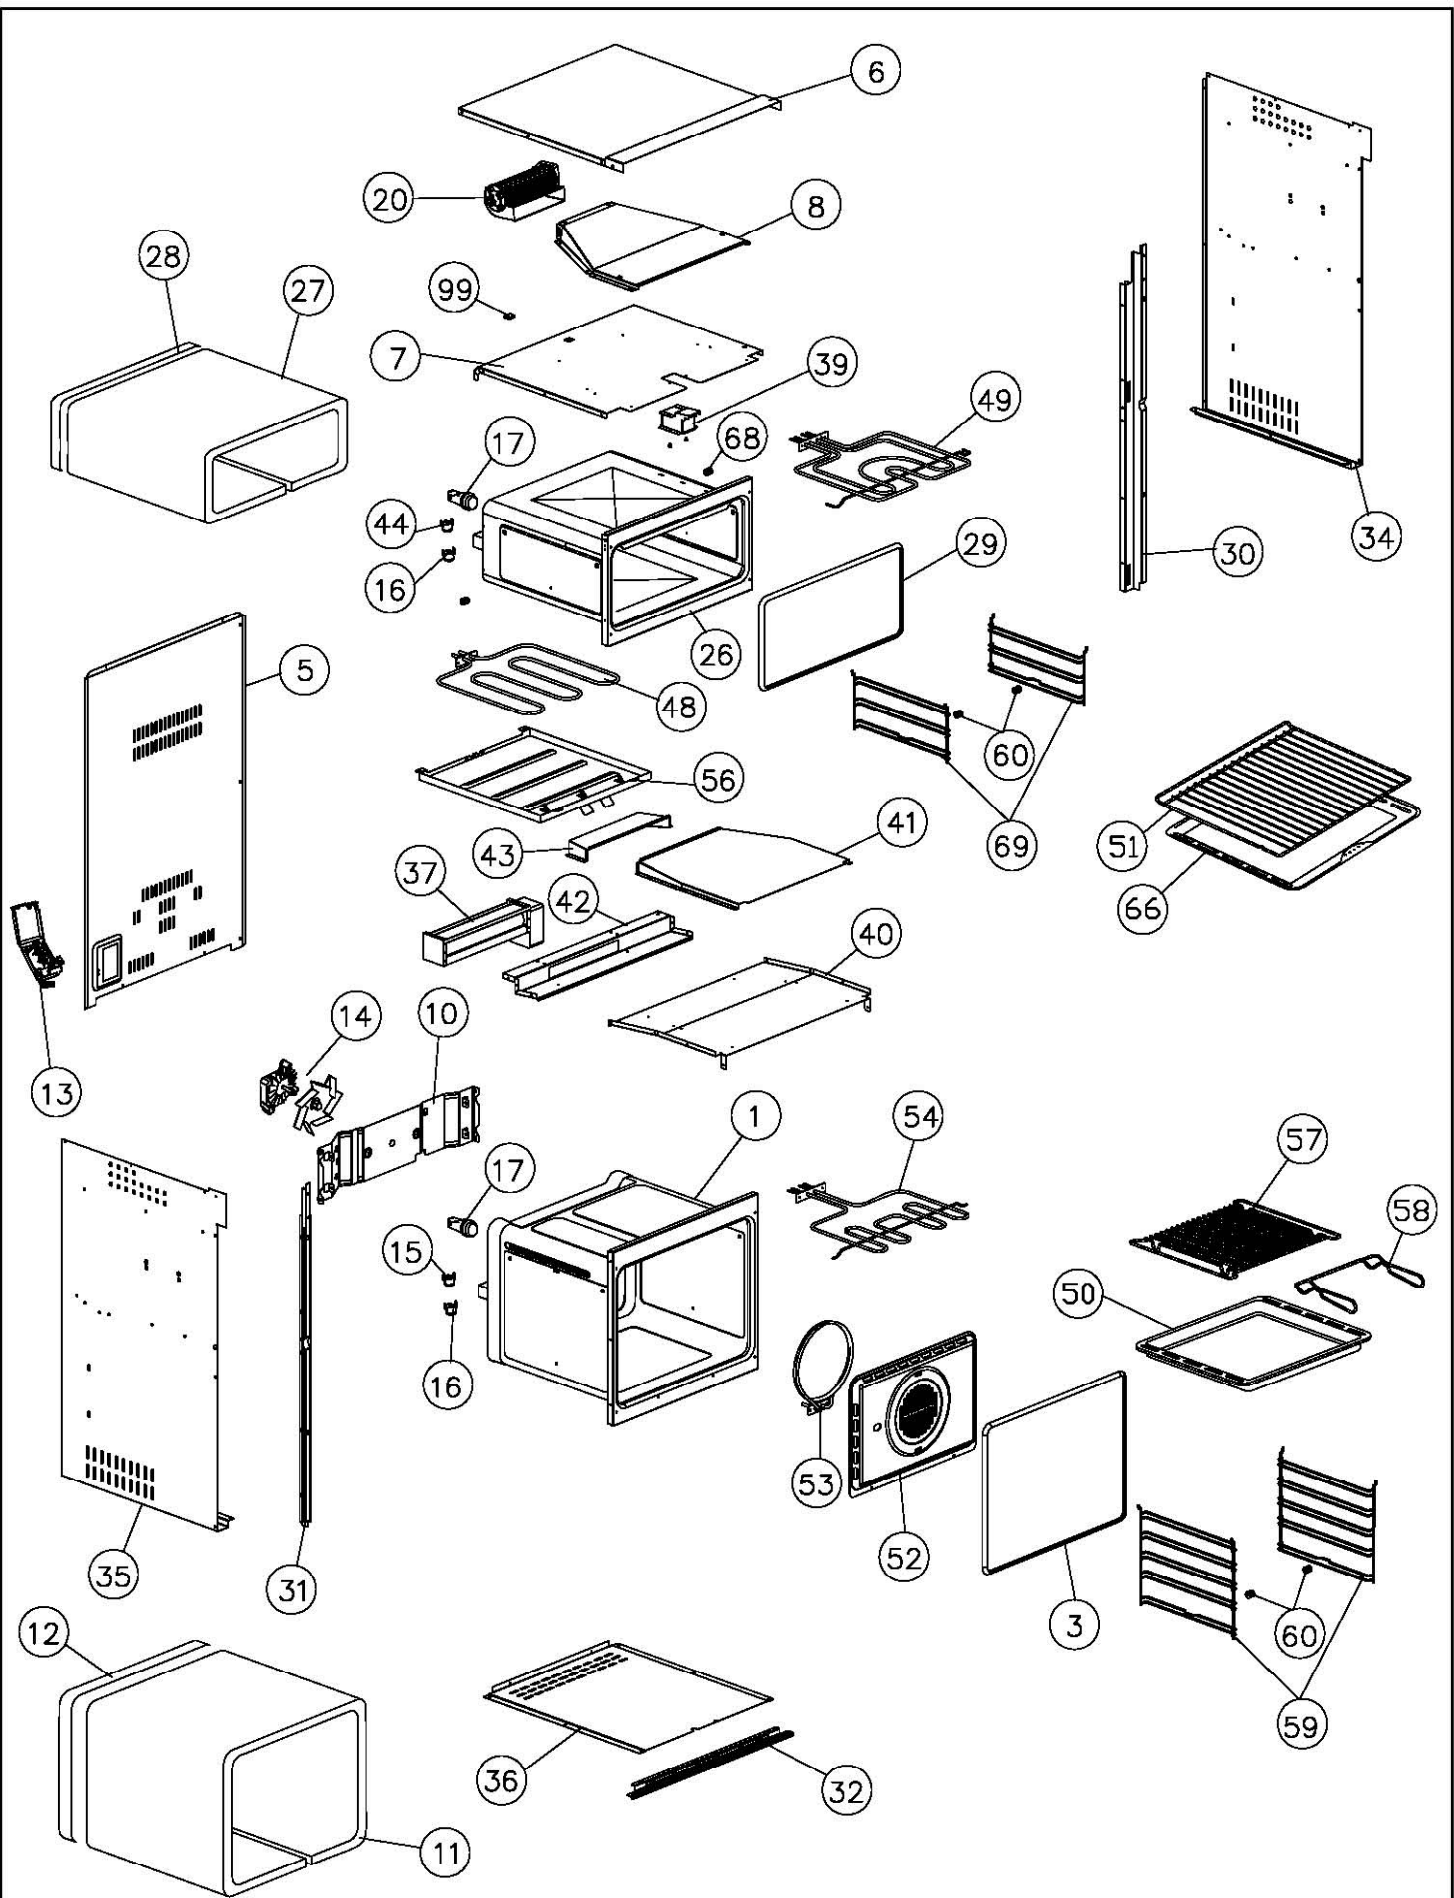

# C3240SS

**Caple Built In Double Fan Oven  
Stainless Steel**

**TECHNICAL INFORMATION**

**MODEL C3240SS SPARE PARTS LIST**

<b><u>EXPLODED</u></b>	<b><u>PART NUMBER</u></b>	<b><u>DESCRIPTION</u></b>
<b><u>DGRM. NO</u></b>		
1	42700361	OVEN CUBE F61 MF LAMP LEFT SMOOTH BLACK
3	12380130	OVEN TRIM 4 SIDES
5	12110170	REAR INSULATION D88
6	12110210	TOP INSULATION D88
7	12110230	LOWER COOLING FAN SUPPORT D88
8	12110220	TOP UPPER COOLING FAN D88
10	12190020	CROSSPIECE FOR FAN/ROTISSERIE
11	12380470	WHITE FIBREGLASS COVER
12	12380480	WHITE FIBREGLASS REAR
13	12530010	TERMINAL BLOCK + CABLE 40A
14	12590030	FAN Fe30W
15	12540360	SAFETY THERMOSTAT
16	12540150	SAFETY THERMOSTAT
17	12540002	LAMP HOLDER 25W
20	12590050	TANGENTIAL FAN
26	42700231	OVEN CUBE F12 STATIC LAMP LEFT SMOOTH BLACK
27	12380180	WHITE FIBREGLASS COVER
28	12380170	WHITE FIBREGLASS REAR F12
29	12380160	OVEN TRIM 4 SIDES HALF OVEN
30	12701311	UPRIGHT RIGHT D88 BLACK
31	12701301	UPRIGHT LEFT D88 BLACK
32	12190301	LOWER PROFILE D88 BLACK
33	12701231	CONTROL PANEL D88 BLACK
34	12110140	RIGHT SIDE INSULATION D88
35	12110130	LEFT SIDE INSULATION D88
36	12110160	BASE INSULATION D72-88
37	12590080	TANGENTIAL FAN
39	12701010	SMOKE VENT F12
40	12110200	CENTRAL LOWER COOLING FAN D88
41	12110190	CENTRAL UPPER COOLING FAN D88
42	12110240	CENTRAL TANGENTIAL SUPPORT
43	12110250	TOP SUPPT TANGENTIAL CENTRAL FAN D88
44	12540340	SAFETY THERMOSTAT
48	12570080	BASE ELEMENT 850W
49	12570050	DOUBLE ELEMENT 750/1000W
50	42105121	BAKING TRAY F60 H30 BLACK
51	12200230	SHELF F60 SMOOTH OVE CUBE
52	42105081	FAN COVER BLACK F60
53	12570030	CIRCULAR ELEMENT 2300W
54	12570020	GRILL ELEMENT
56	12190030	BASE ELEMENT SUPPORT
57	12200090	GRILL PAN + FEET
58	12200100	HANDLE FOR DOUBLE GRILL PAN
59	12200000	LATERAL SHELF SUPPORT F60 RIGHT/LEFT
60	12280020	CATCH FOR LATERAL SHELVES
68	12280090	CATCH FOR GRILL ELEMENT
69	12280080	NUT FOR FIXING FLANGE GLASS
80	12220024	HANDLE 102 I480 BRUSHED STST
81	42712327	OVEN DOOR GLASS/STST I480 CAPLE SONG