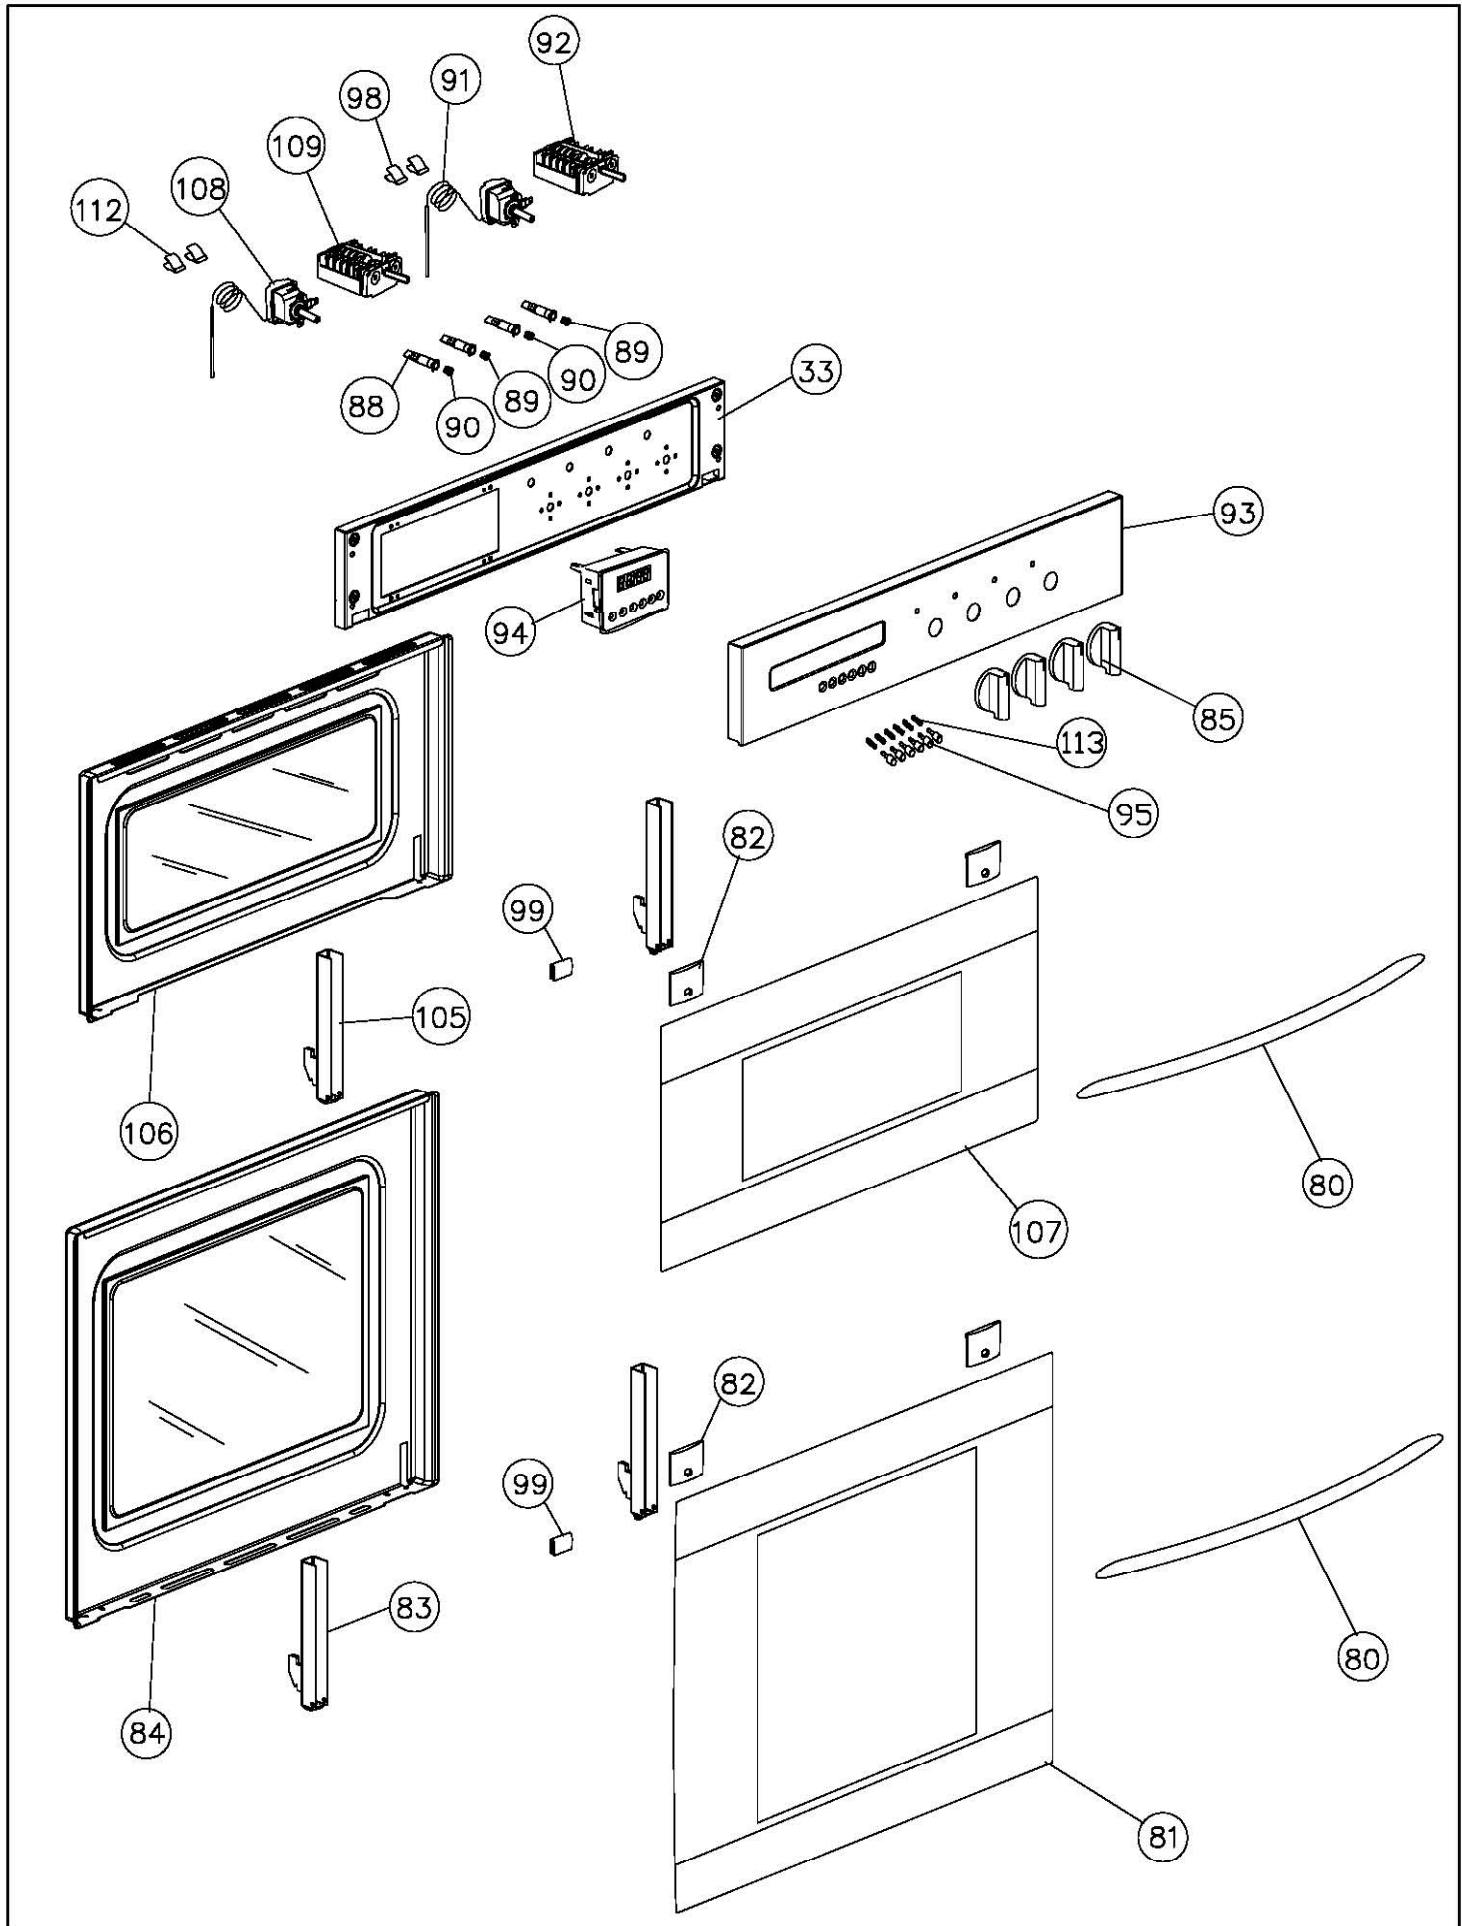

# C3240SS

**Caple Built In Double Fan Oven  
Stainless Steel**

**TECHNICAL INFORMATION**

**MODEL C3240SS SPARE PARTS LIST**

<b><u>EXPLODED</u></b>	<b><u>PART NUMBER</u></b>	<b><u>DESCRIPTION</u></b>
<b><u>DGRM. NO</u></b>		
1	42700361	OVEN CUBE F61 MF LAMP LEFT SMOOTH BLACK
3	12380130	OVEN TRIM 4 SIDES
5	12110170	REAR INSULATION D88
6	12110210	TOP INSULATION D88
7	12110230	LOWER COOLING FAN SUPPORT D88
8	12110220	TOP UPPER COOLING FAN D88
10	12190020	CROSSPIECE FOR FAN/ROTISSERIE
11	12380470	WHITE FIBREGLASS COVER
12	12380480	WHITE FIBREGLASS REAR
13	12530010	TERMINAL BLOCK + CABLE 40A
14	12590030	FAN Fe30W
15	12540360	SAFETY THERMOSTAT
16	12540150	SAFETY THERMOSTAT
17	12540002	LAMP HOLDER 25W
20	12590050	TANGENTIAL FAN
26	42700231	OVEN CUBE F12 STATIC LAMP LEFT SMOOTH BLACK
27	12380180	WHITE FIBREGLASS COVER
28	12380170	WHITE FIBREGLASS REAR F12
29	12380160	OVEN TRIM 4 SIDES HALF OVEN
30	12701311	UPRIGHT RIGHT D88 BLACK
31	12701301	UPRIGHT LEFT D88 BLACK
32	12190301	LOWER PROFILE D88 BLACK
33	12701231	CONTROL PANEL D88 BLACK
34	12110140	RIGHT SIDE INSULATION D88
35	12110130	LEFT SIDE INSULATION D88
36	12110160	BASE INSULATION D72-88
37	12590080	TANGENTIAL FAN
39	12701010	SMOKE VENT F12
40	12110200	CENTRAL LOWER COOLING FAN D88
41	12110190	CENTRAL UPPER COOLING FAN D88
42	12110240	CENTRAL TANGENTIAL SUPPORT
43	12110250	TOP SUPPT TANGENTIAL CENTRAL FAN D88
44	12540340	SAFETY THERMOSTAT
48	12570080	BASE ELEMENT 850W
49	12570050	DOUBLE ELEMENT 750/1000W
50	42105121	BAKING TRAY F60 H30 BLACK
51	12200230	SHELF F60 SMOOTH OVE CUBE
52	42105081	FAN COVER BLACK F60
53	12570030	CIRCULAR ELEMENT 2300W
54	12570020	GRILL ELEMENT
56	12190030	BASE ELEMENT SUPPORT
57	12200090	GRILL PAN + FEET
58	12200100	HANDLE FOR DOUBLE GRILL PAN
59	12200000	LATERAL SHELF SUPPORT F60 RIGHT/LEFT
60	12280020	CATCH FOR LATERAL SHELVES
68	12280090	CATCH FOR GRILL ELEMENT
69	12280080	NUT FOR FIXING FLANGE GLASS
80	12220024	HANDLE 102 I480 BRUSHED STST
81	42712327	OVEN DOOR GLASS/STST I480 CAPLE SONG