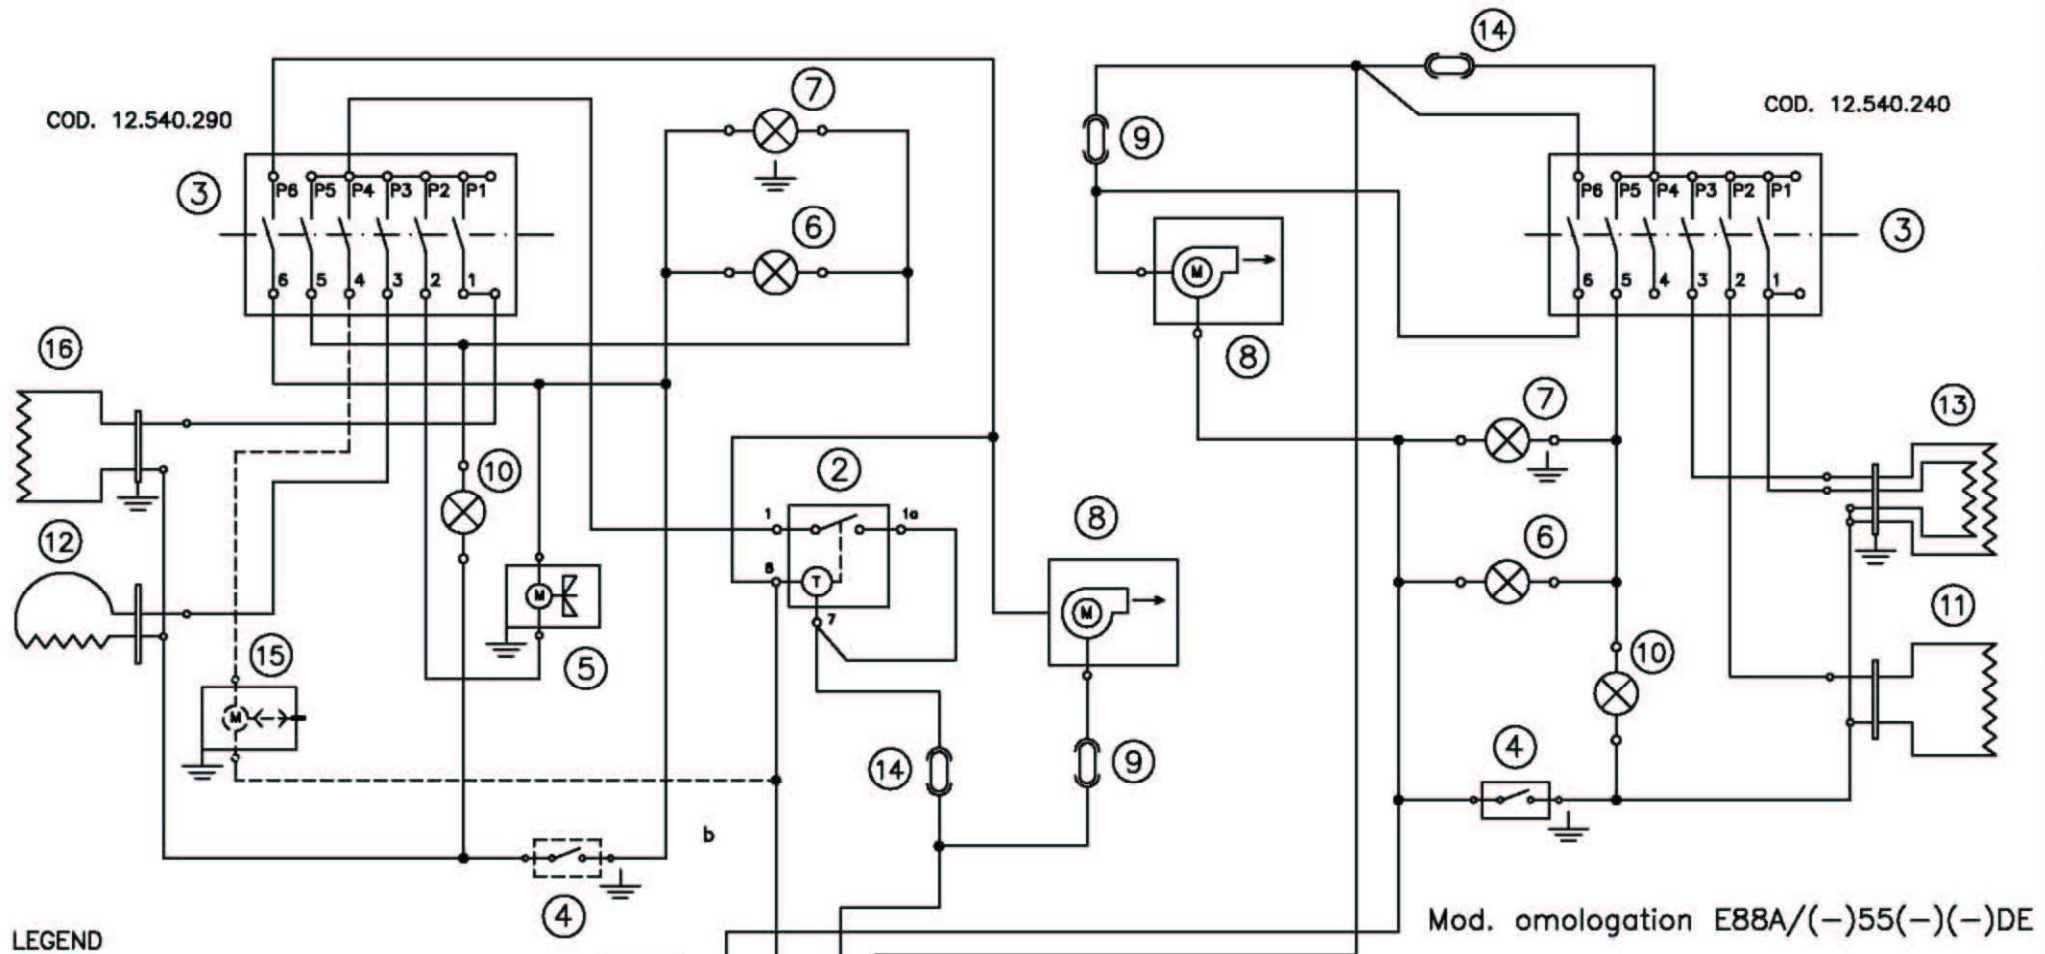

LEGEND

- 1- Supply terminal
  - 2- Electronic timer
  - 3- Selector
  - 4- Oven thermostat
  - 5- Fan motor
  - 6- Pilot lamp selector
  - 7- Oven light
  - 8- Cooling fan motor
  - 9- Thermostat start cooling fan
  - 10- Pilot lamp thermostat
  - 11- Bottom heating element
  - 12- Circular heating element
  - 13- Upper+grill heating element
  - 14- Thermal cut-out
  - 15- Rotating spit motor (optional)
  - 16- Grill heating element
3. K1- Earth appliance
   - K2- Earth fan motor
   - K3- Earth rotating spit motor(Optional)
   - K4- Earth upper heating element
   - K5- Earth lamp holder
   - K6- Earth thermostat

Mod. omologation E88A/(-)55(-)(-)DE