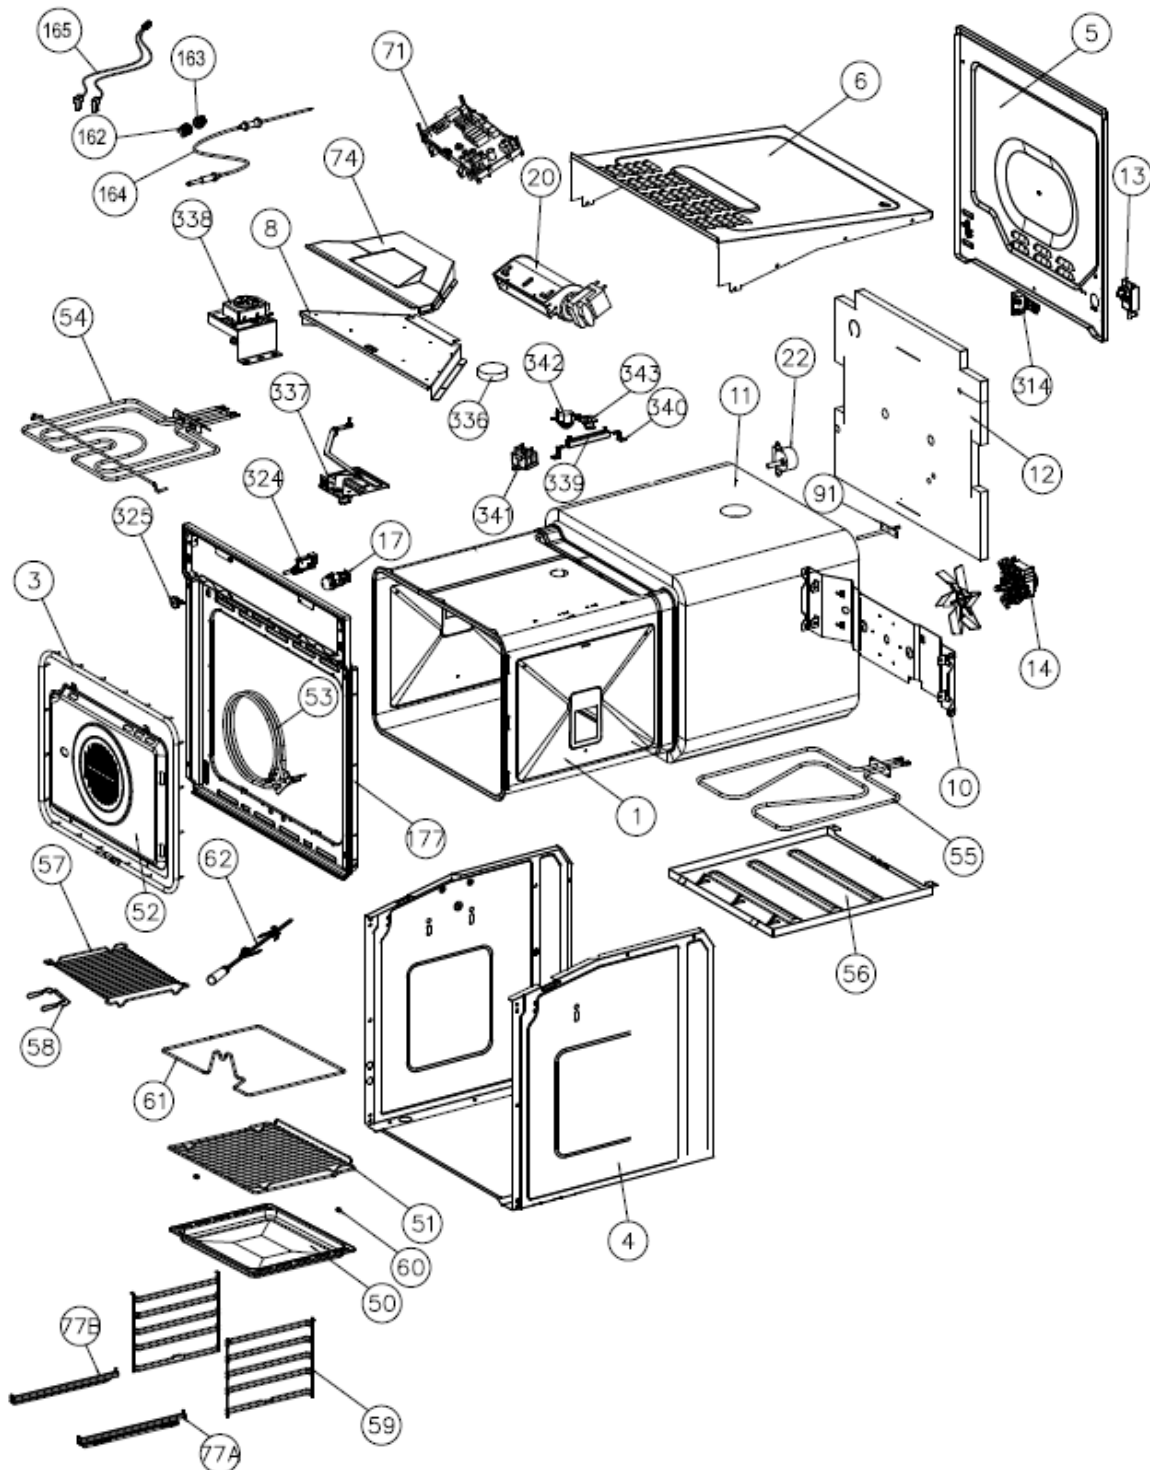

C2481SS

Caple Sense Premium Pyro Pizza Oven