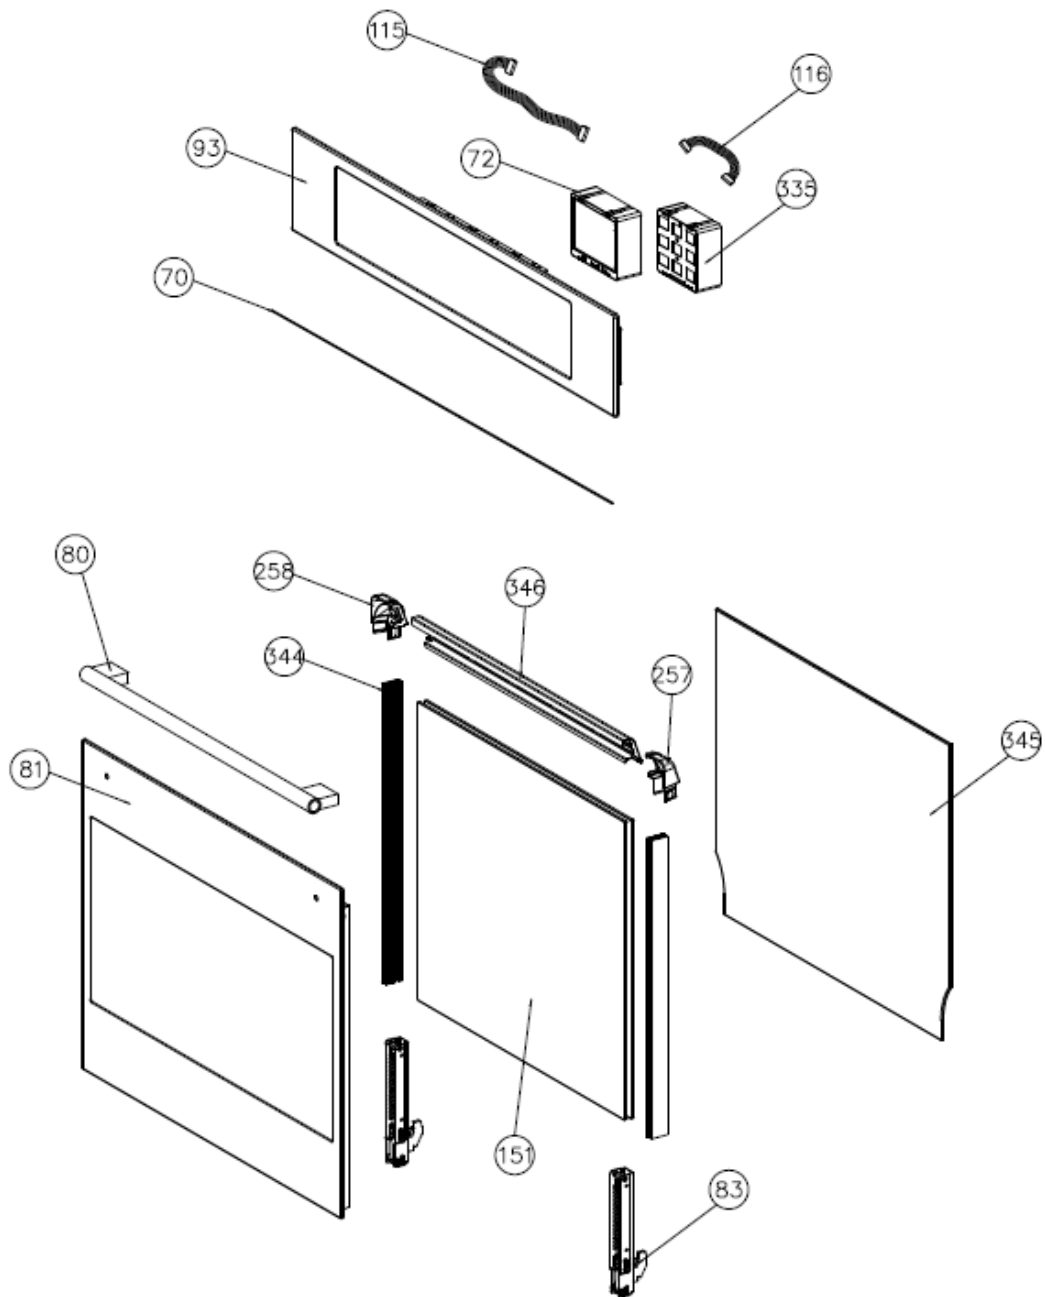

C2481SS

Caple Sense Premium Pyro Pizza Oven