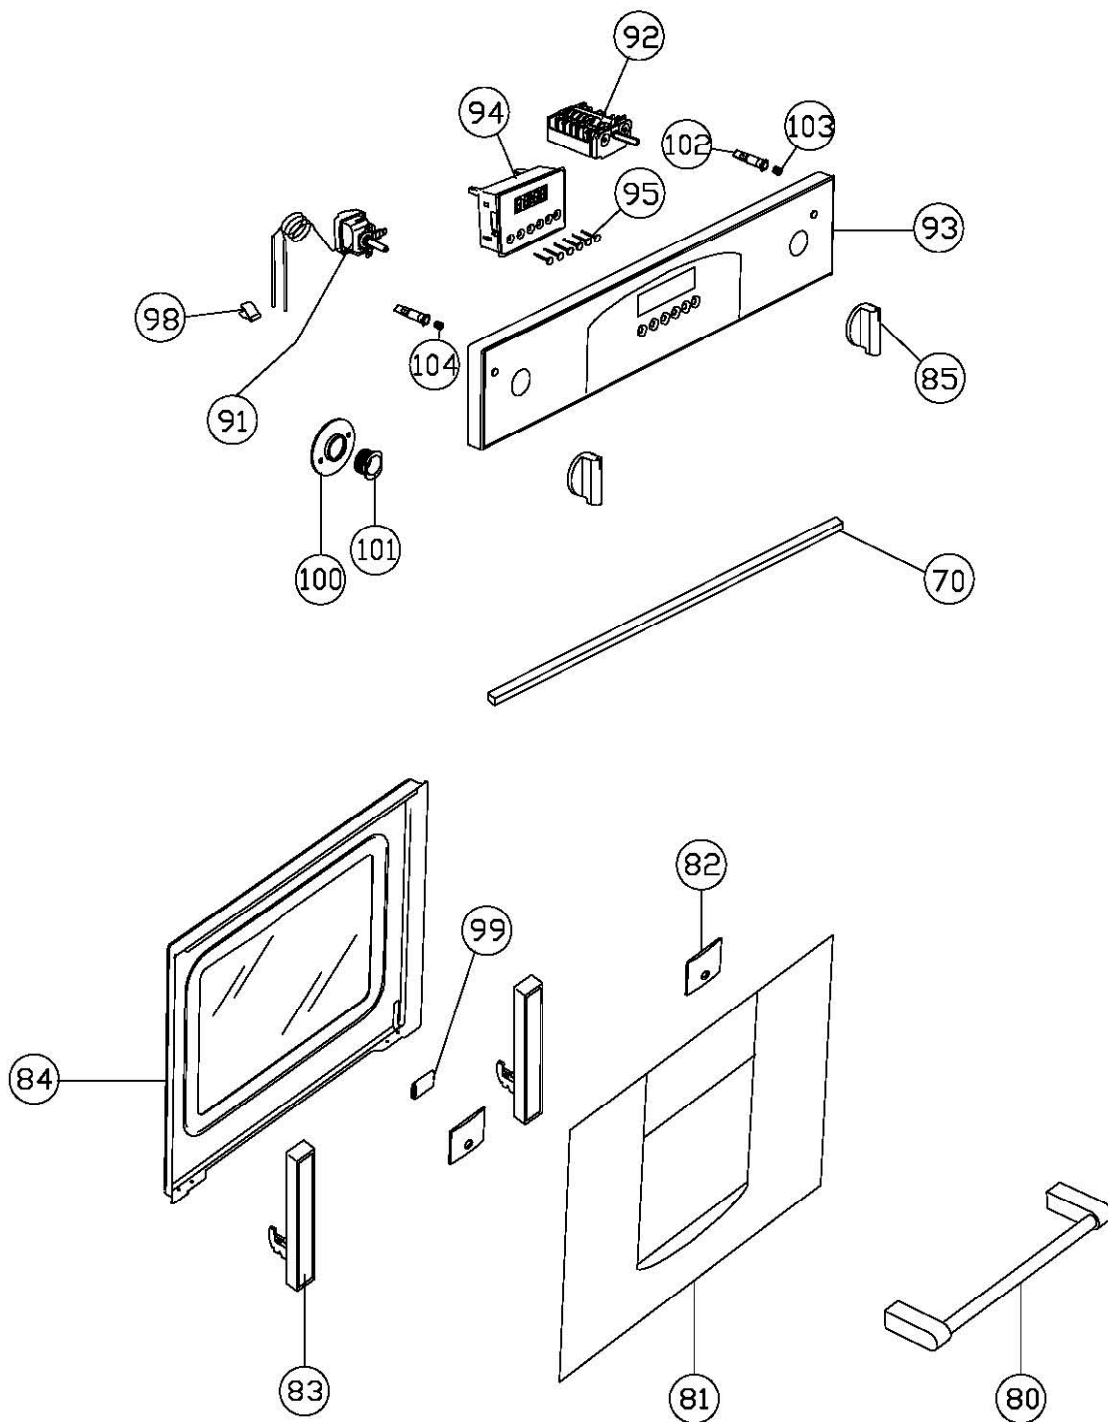

C2341SS

**Caple single multi function oven
Stainless Steel**

TECHNICAL INFORMATION

SELECTOR
COD. 12.540.100

Multifunction oven 8F single-phase + rotating spit motor (Optional) + cooling fan motor
Mod. Omologation: A(-)M8(-)OTE

LEGEND

- | | |
|---------------------------------|---|
| 1- Supply terminal | 14- Thermal cut-out |
| 2- Electronic timer | 15- Rotating spit motor (Optional) |
| 3- Selector | |
| 4- Oven thermostat | |
| 5- Fan motor | K1- Earth appliance |
| 6- Pilot lamp selector | K2- Earth fan motor |
| 7- Oven light | K3- Earth rotating spit motor(Optional) |
| 8- Cooling fan motor | K4- Earth upper heating element |
| 9- Thermostat start cooling fan | K5- Earth lamp holder |
| 10- Pilot lamp thermostat | K6- Earth thermostat |
| 11- Bottom heating element | |
| 12- Circular heating element | |
| 13- Upper+grill heating element | |

WIRING COD. 42.750.004
42.750.022
42.750.066
42.750.086
42.750.090

ALL OF THE DIMENSIONS DO NOT TAKE CARE OF FINISHING

GENERAL TOLERANCES
LENGTH
ANGLES
HOLES

C2341SS

Capele single multifunction oven
Stainless Steel