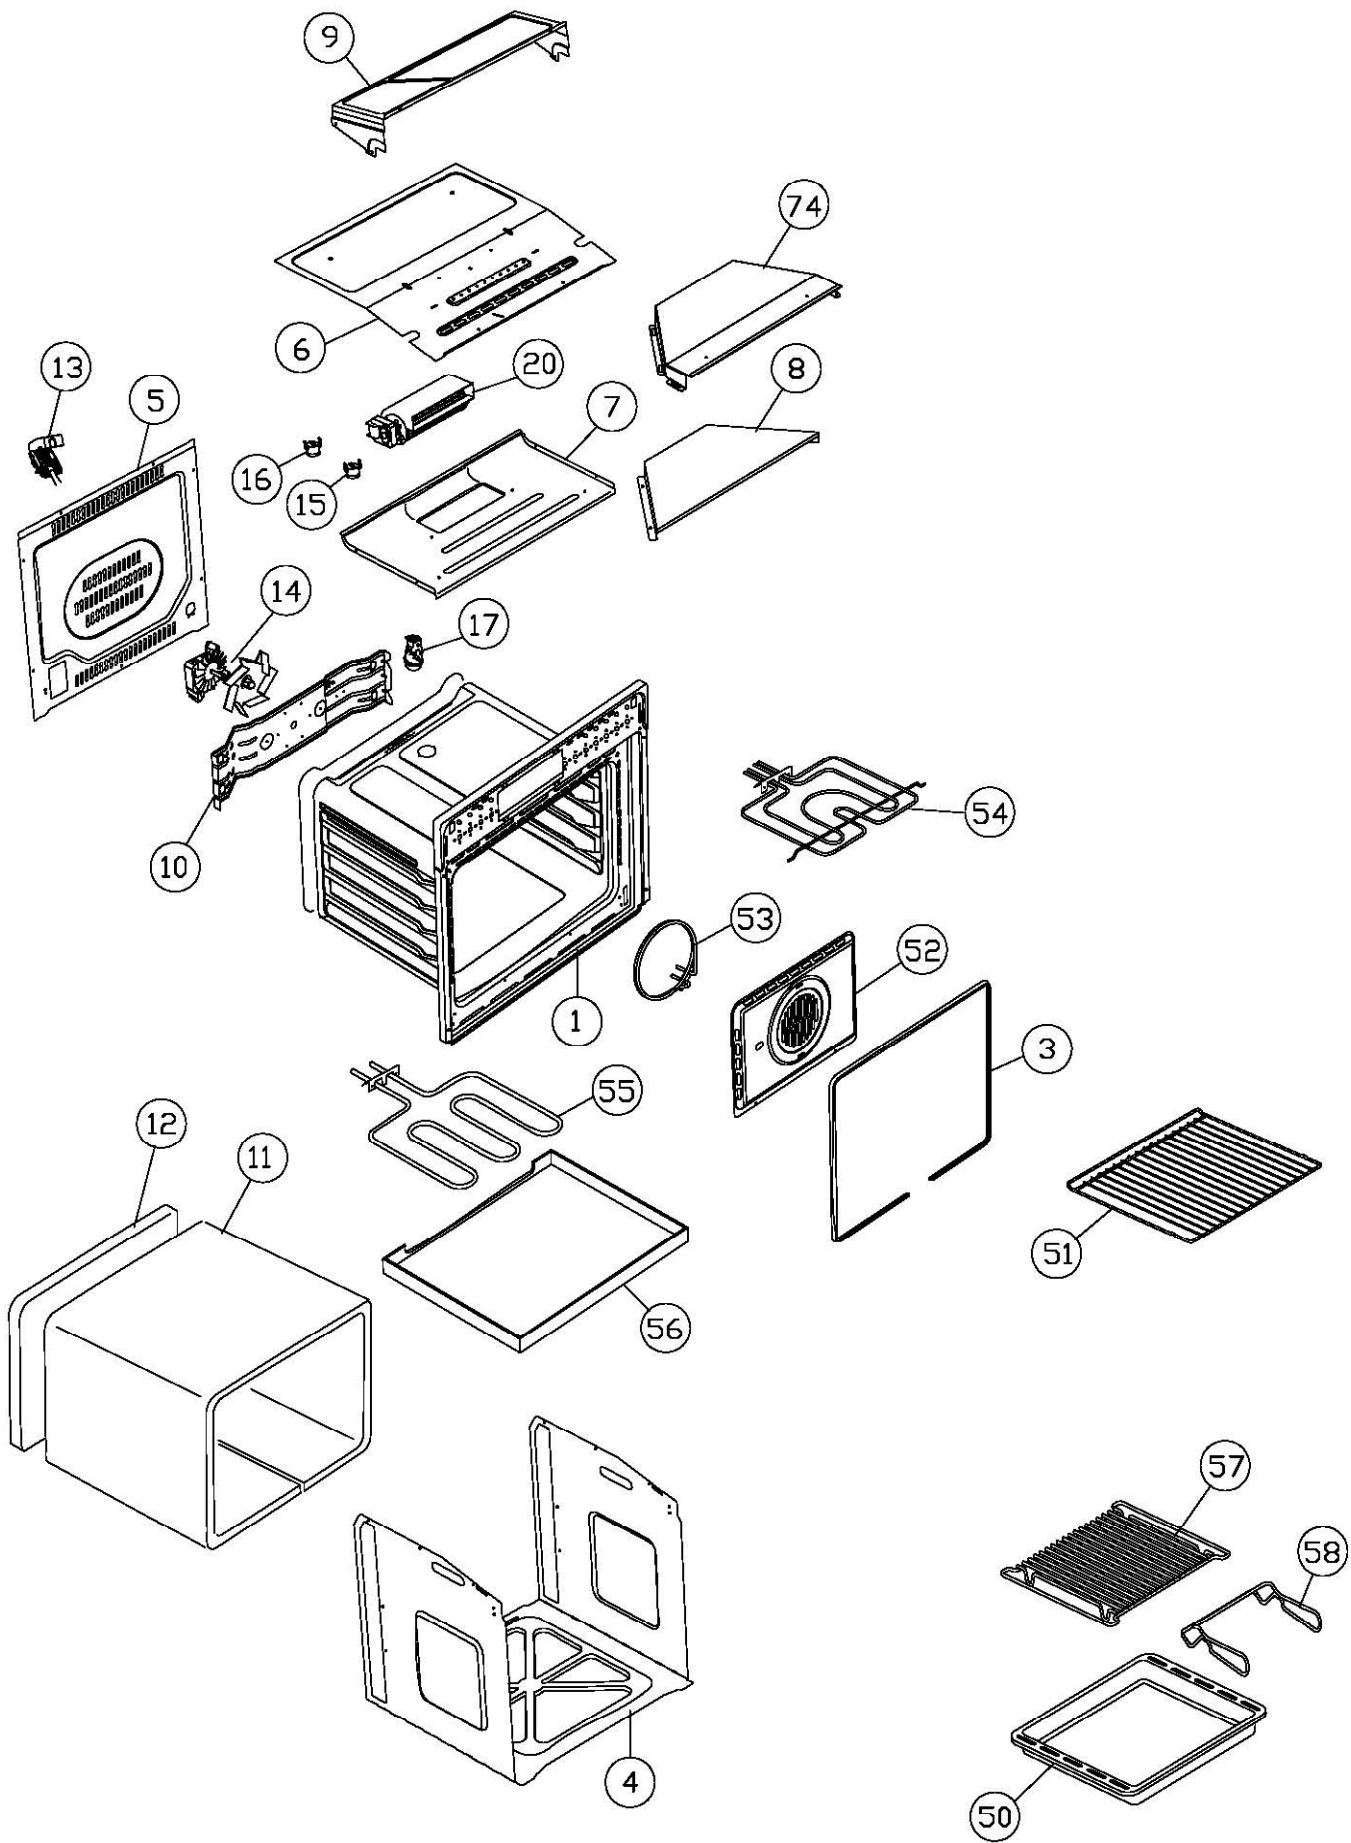

C2341SS

**Caple single multi function oven
Stainless Steel**

TECHNICAL INFORMATION

SELECTOR
COD. 12.540.100

Multifunction oven 8F single-phase + rotating spit motor (Optional) + cooling fan motor
Mod. Omologation: A(-)M8(-)OTE

LEGEND

- | | |
|---------------------------------|---|
| 1- Supply terminal | 14- Thermal cut-out |
| 2- Electronic timer | 15- Rotating spit motor (Optional) |
| 3- Selector | |
| 4- Oven thermostat | |
| 5- Fan motor | K1- Earth appliance |
| 6- Pilot lamp selector | K2- Earth fan motor |
| 7- Oven light | K3- Earth rotating spit motor(Optional) |
| 8- Cooling fan motor | K4- Earth upper heating element |
| 9- Thermostat start cooling fan | K5- Earth lamp holder |
| 10- Pilot lamp thermostat | K6- Earth thermostat |
| 11- Bottom heating element | |
| 12- Circular heating element | |
| 13- Upper+grill heating element | |

WIRING COD. 42.750.004
42.750.022
42.750.066
42.750.086
42.750.090

ALL OF THE DIMENSIONS DO NOT TAKE CARE OF FINISHING

GENERAL TOLERANCES
LENGTH
ANGLES
HOLES

C2341SS

Capele single multifunction oven
Stainless Steel