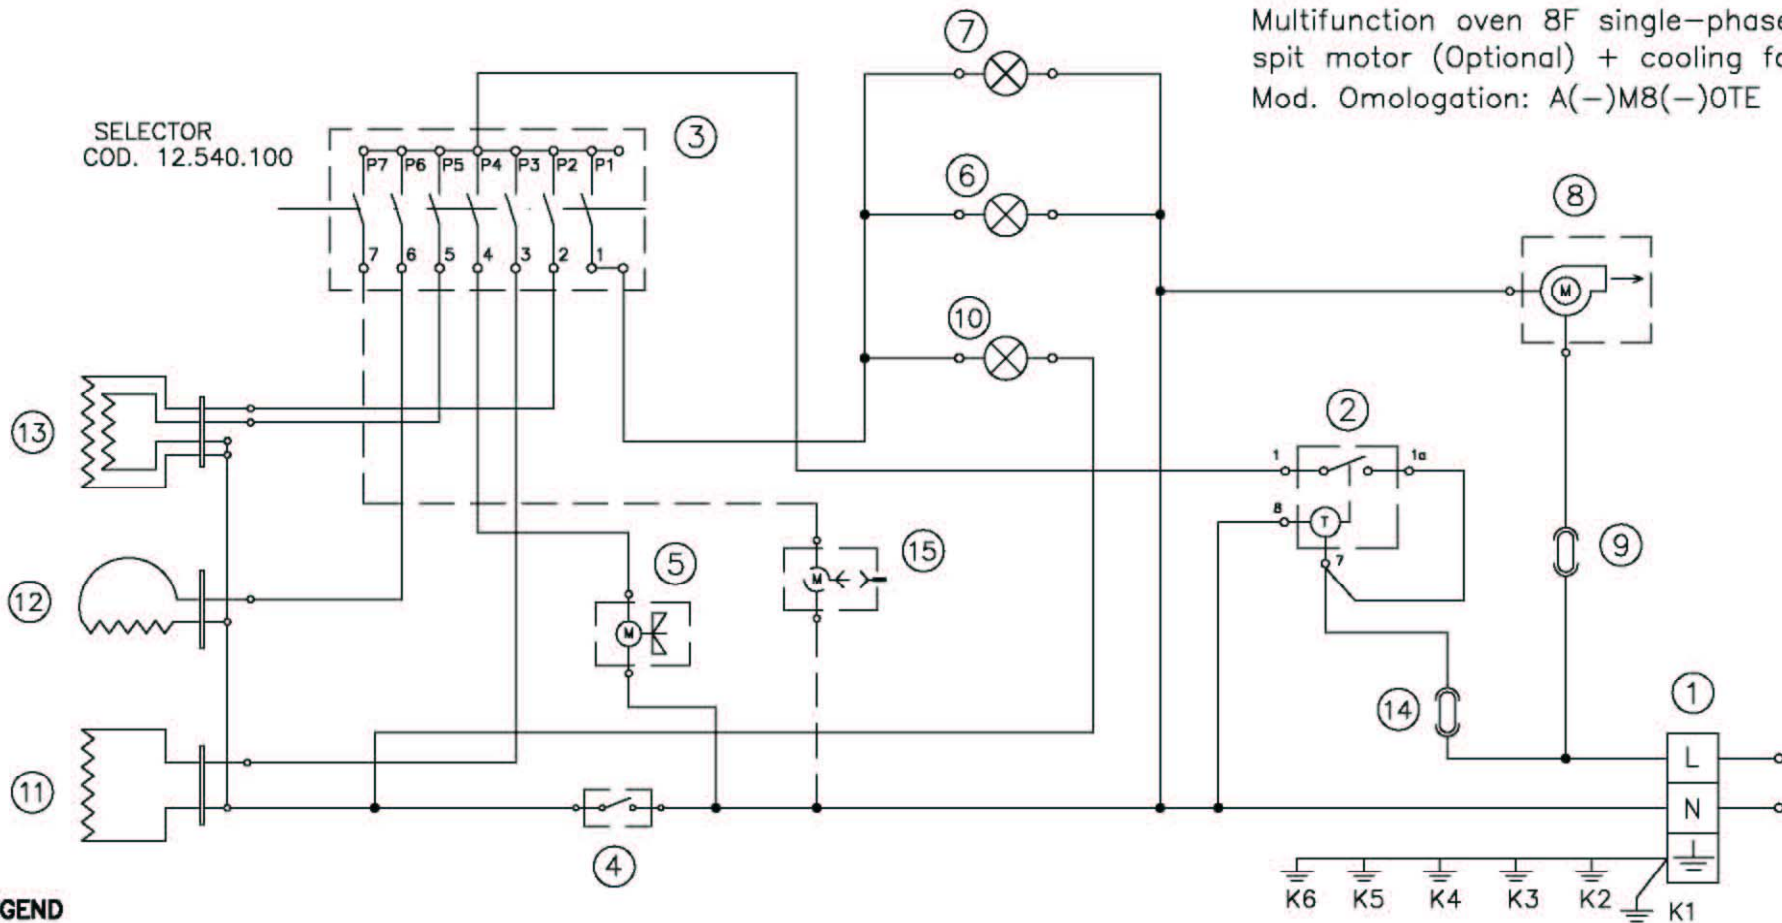

C2341SS

**Caple single multi function oven
Stainless Steel**

TECHNICAL INFORMATION

SELECTOR
COD. 12.540.100

Multifunction oven 8F single-phase + rotating spit motor (Optional) + cooling fan motor
Mod. Omologation: A(-)M8(-)OTE

LEGEND

- | | |
|---------------------------------|---|
| 1- Supply terminal | 14- Thermal cut-out |
| 2- Electronic timer | 15- Rotating spit motor (Optional) |
| 3- Selector | |
| 4- Oven thermostat | |
| 5- Fan motor | K1- Earth appliance |
| 6- Pilot lamp selector | K2- Earth fan motor |
| 7- Oven light | K3- Earth rotating spit motor(Optional) |
| 8- Cooling fan motor | K4- Earth upper heating element |
| 9- Thermostat start cooling fan | K5- Earth lamp holder |
| 10- Pilot lamp thermostat | K6- Earth thermostat |
| 11- Bottom heating element | |
| 12- Circular heating element | |
| 13- Upper+grill heating element | |

WIRING COD. 42.750.004
42.750.022
42.750.066
42.750.086
42.750.090

ALL OF THE DIMENSIONS DO NOT TAKE CARE OF FINISHING

GENERAL TOLERANCES
LENGTH
ANGLES
HOLES

C2341SS

Capele single multifunction oven
Stainless Steel