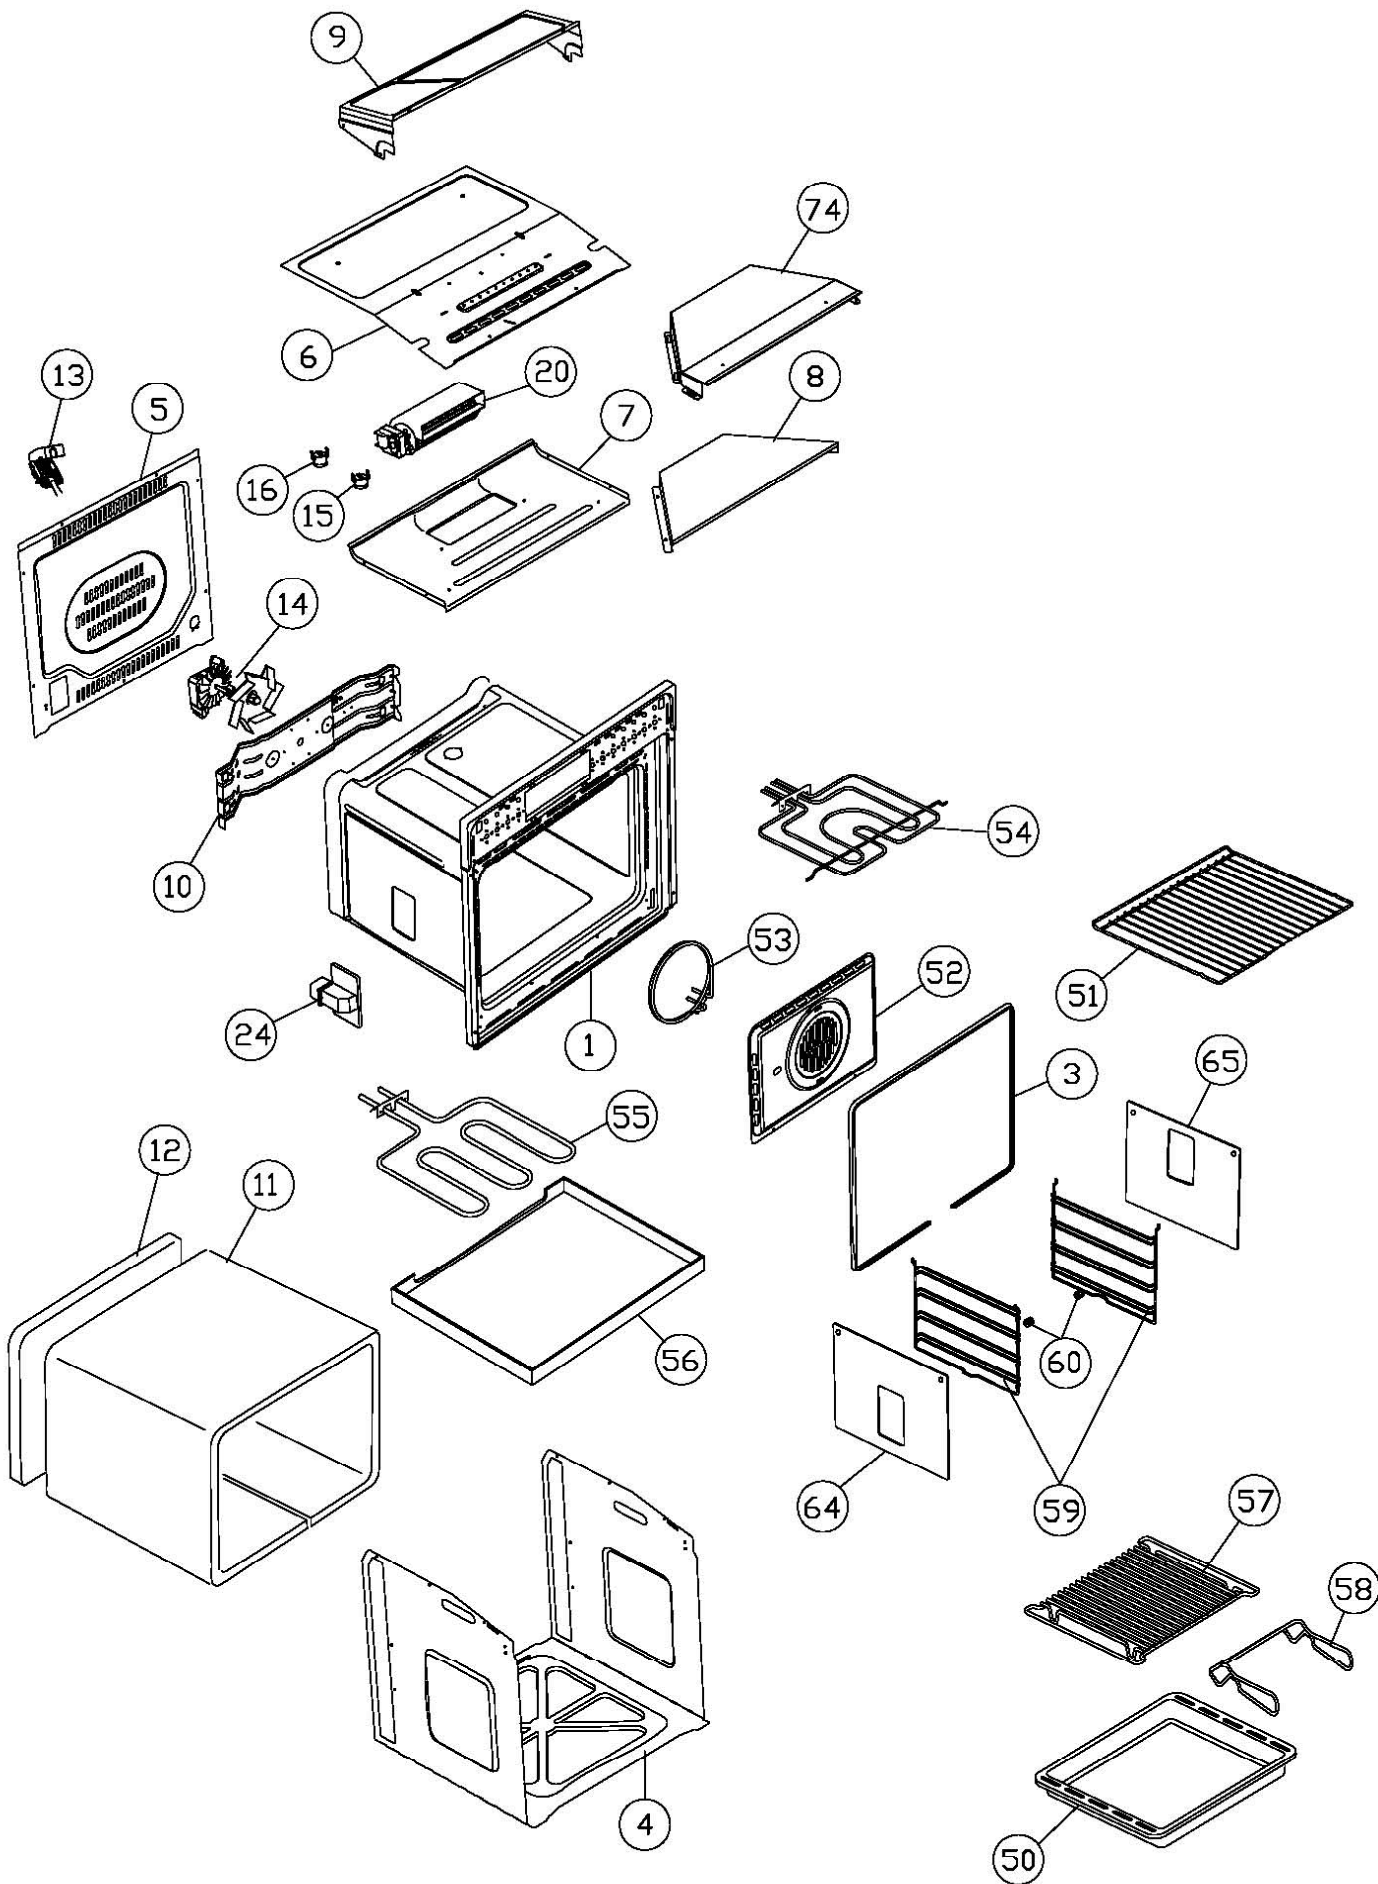

C2340SS

**Caple single multi function oven
(Black, Stainless Steel)**

TECHNICAL INFORMATION

C2340BK

Caple single multifunction Oven
(Black)

EXPLODED VIEW
WIRING DIAGRAM

SELECTOR
COD. 12.540.100

Multifunction oven 8F single-phase + rotating spit motor (Optional) + cooling fan motor
Mod. Omologation: A(-)M8(-)OTE

LEGEND

- | | |
|---------------------------------|---|
| 1- Supply terminal | 14- Thermal cut-out |
| 2- Electronic timer | 15- Rotating spit motor (Optional) |
| 3- Selector | |
| 4- Oven thermostat | |
| 5- Fan motor | K1- Earth appliance |
| 6- Pilot lamp selector | K2- Earth fan motor |
| 7- Oven light | K3- Earth rotating spit motor(Optional) |
| 8- Cooling fan motor | K4- Earth upper heating element |
| 9- Thermostat start cooling fan | K5- Earth lamp holder |
| 10- Pilot lamp thermostat | K6- Earth thermostat |
| 11- Bottom heating element | |
| 12- Circular heating element | |
| 13- Upper+grill heating element | |