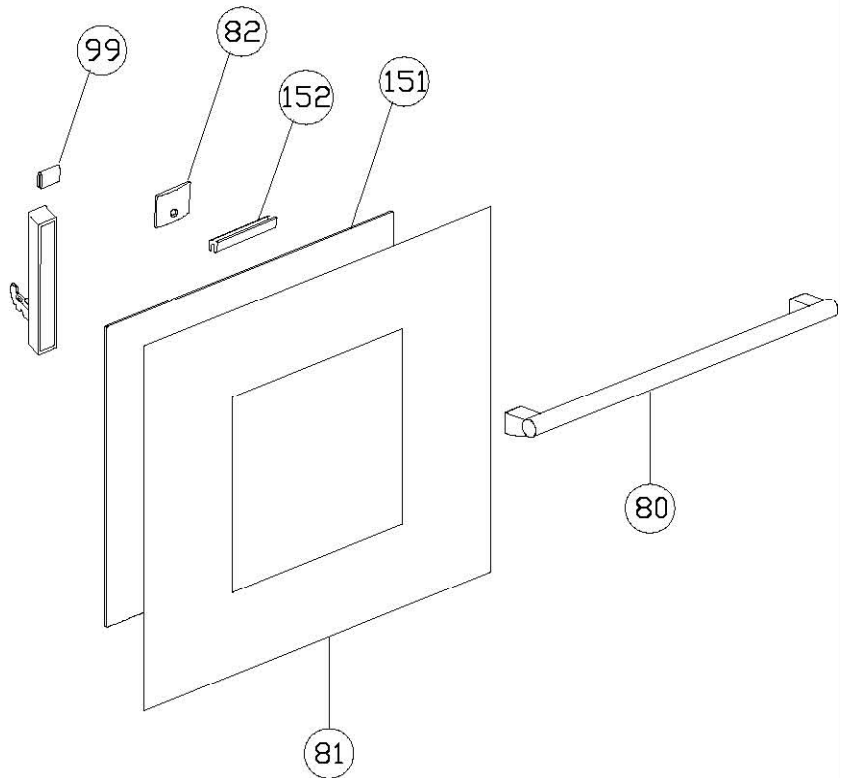

C2340SS

**Caple single multi function oven
(Black, Stainless Steel)**

TECHNICAL INFORMATION

C2340BK

Caple single multifunction Oven
(Black)

EXPLODED VIEW
WIRING DIAGRAM

SELECTOR
COD. 12.540.100

Multifunction oven 8F single-phase + rotating spit motor (Optional) + cooling fan motor
Mod. Omologation: A(-)M8(-)OTE