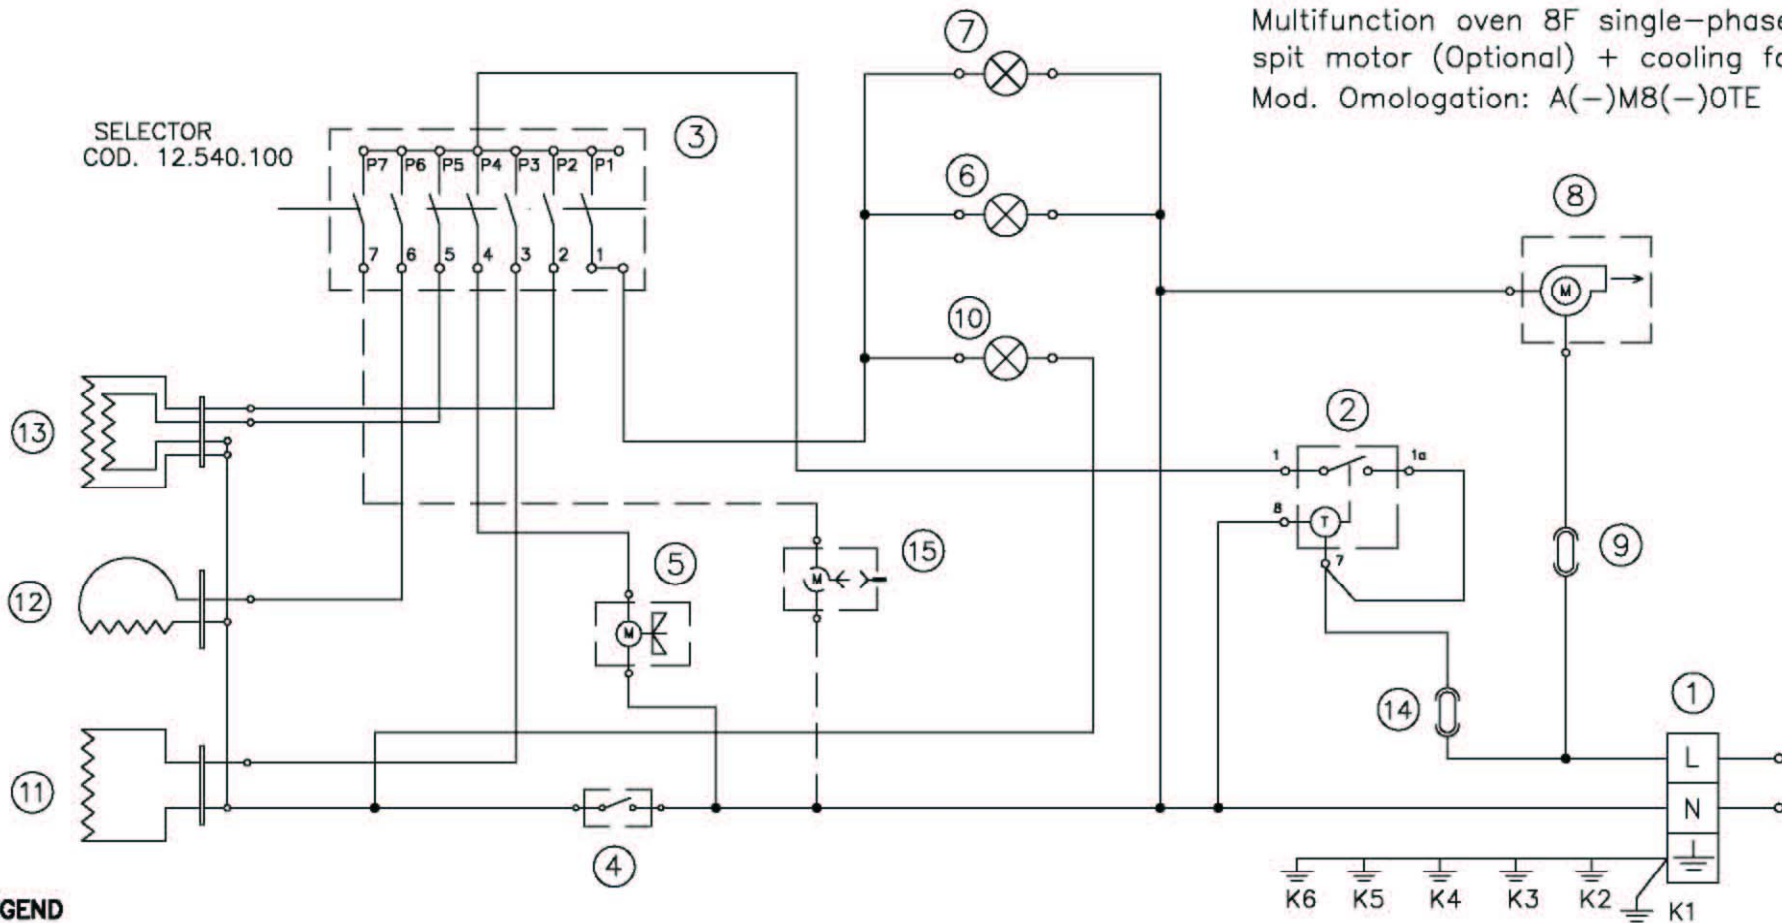

C2340SS

**Caple single multi function oven
(Black, Stainless Steel)**

TECHNICAL INFORMATION

C2340BK

Caple single multifunction Oven
(Black)

EXPLODED VIEW
WIRING DIAGRAM

SELECTOR
COD. 12.540.100

Multifunction oven 8F single-phase + rotating spit motor (Optional) + cooling fan motor
Mod. Omologation: A(-)M8(-)OTE

LEGEND

- | | |
|---------------------------------|---|
| 1- Supply terminal | 14- Thermal cut-out |
| 2- Electronic timer | 15- Rotating spit motor (Optional) |
| 3- Selector | |
| 4- Oven thermostat | |
| 5- Fan motor | K1- Earth appliance |
| 6- Pilot lamp selector | K2- Earth fan motor |
| 7- Oven light | K3- Earth rotating spit motor(Optional) |
| 8- Cooling fan motor | K4- Earth upper heating element |
| 9- Thermostat start cooling fan | K5- Earth lamp holder |
| 10- Pilot lamp thermostat | K6- Earth thermostat |
| 11- Bottom heating element | |
| 12- Circular heating element | |
| 13- Upper+grill heating element | |