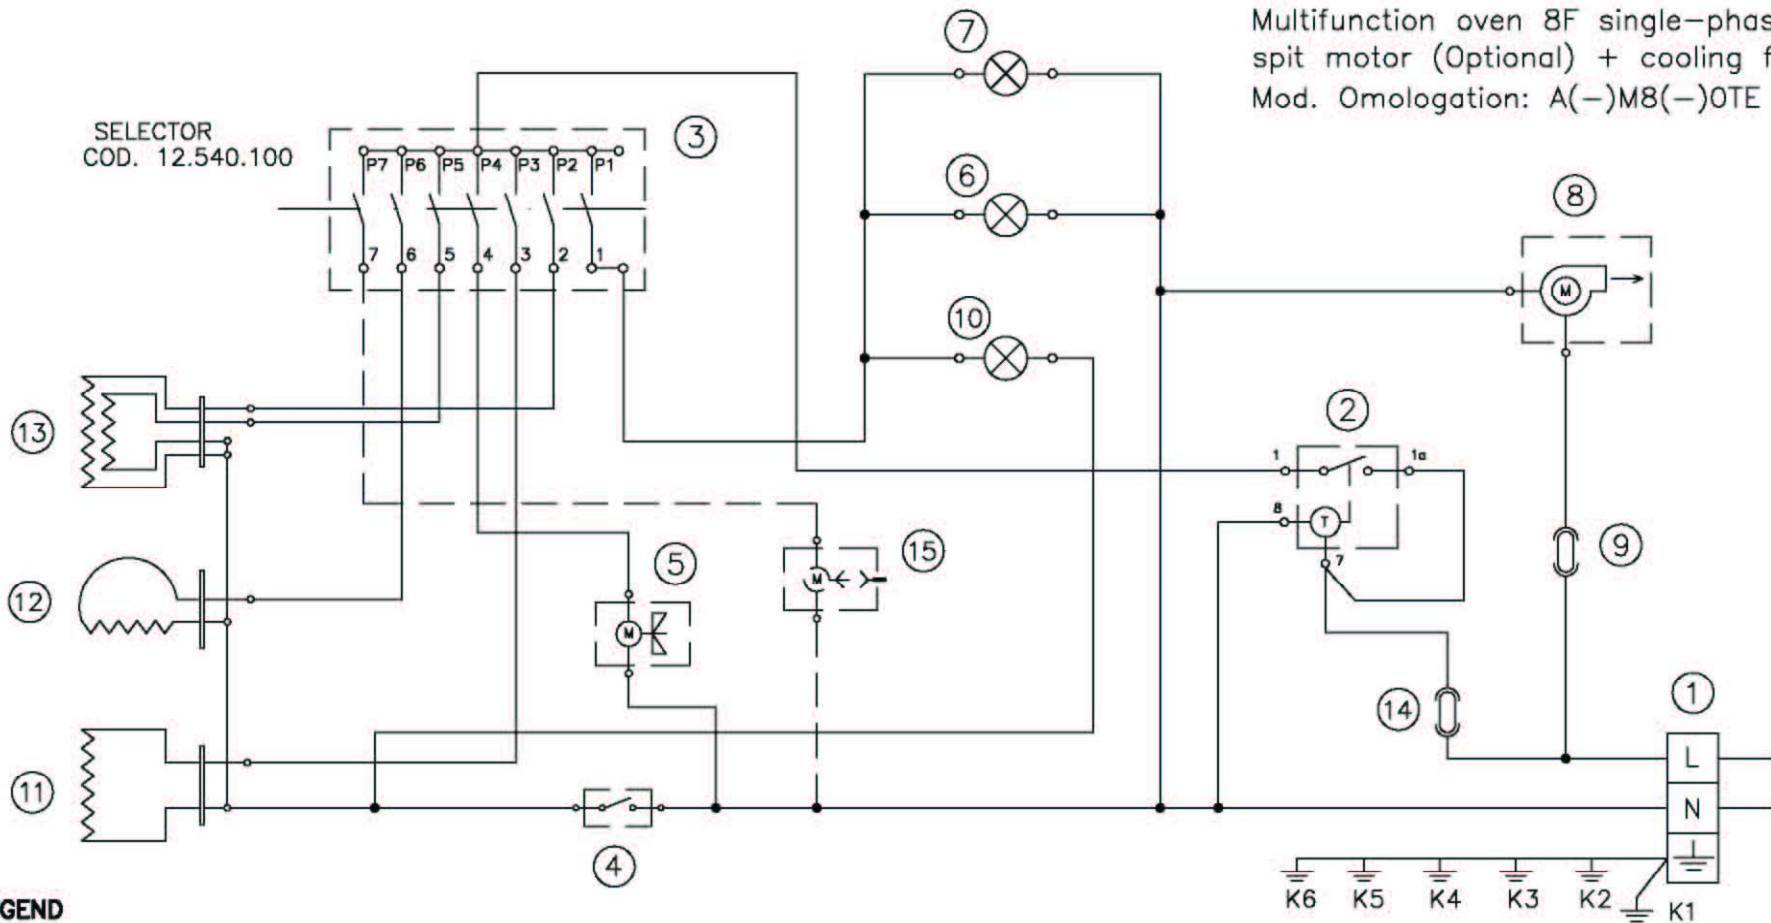

C2340SS

Caple single multifunction oven
Stainless Steel

EXPLODED VIEW
WIRING DIAGRAM

SELECTOR
COD. 12.540.100

Multifunction oven 8F single-phase + rotating spit motor (Optional) + cooling fan motor
Mod. Omologation: A(-)M8(-)OTE