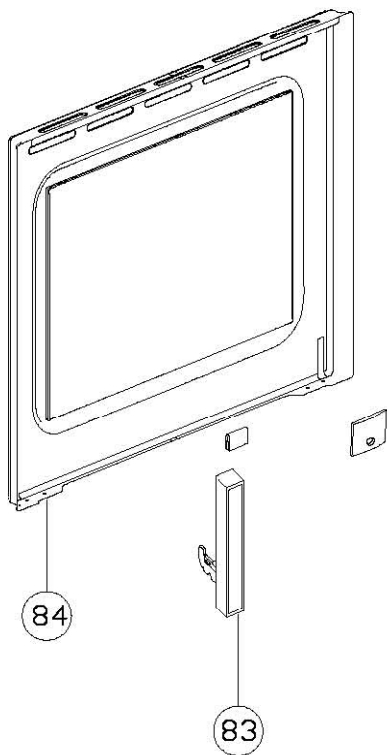

C2340SS

**Caple single multi function oven
(Black, Stainless Steel)**

TECHNICAL INFORMATION

C2340BK

Caple single multifunction Oven
(Black)

EXPLODED VIEW
WIRING DIAGRAM

SELECTOR
COD. 12.540.100

Multifunction oven 8F single-phase + rotating spit motor (Optional) + cooling fan motor
Mod. Omologation: A(-)M8(-)OTE