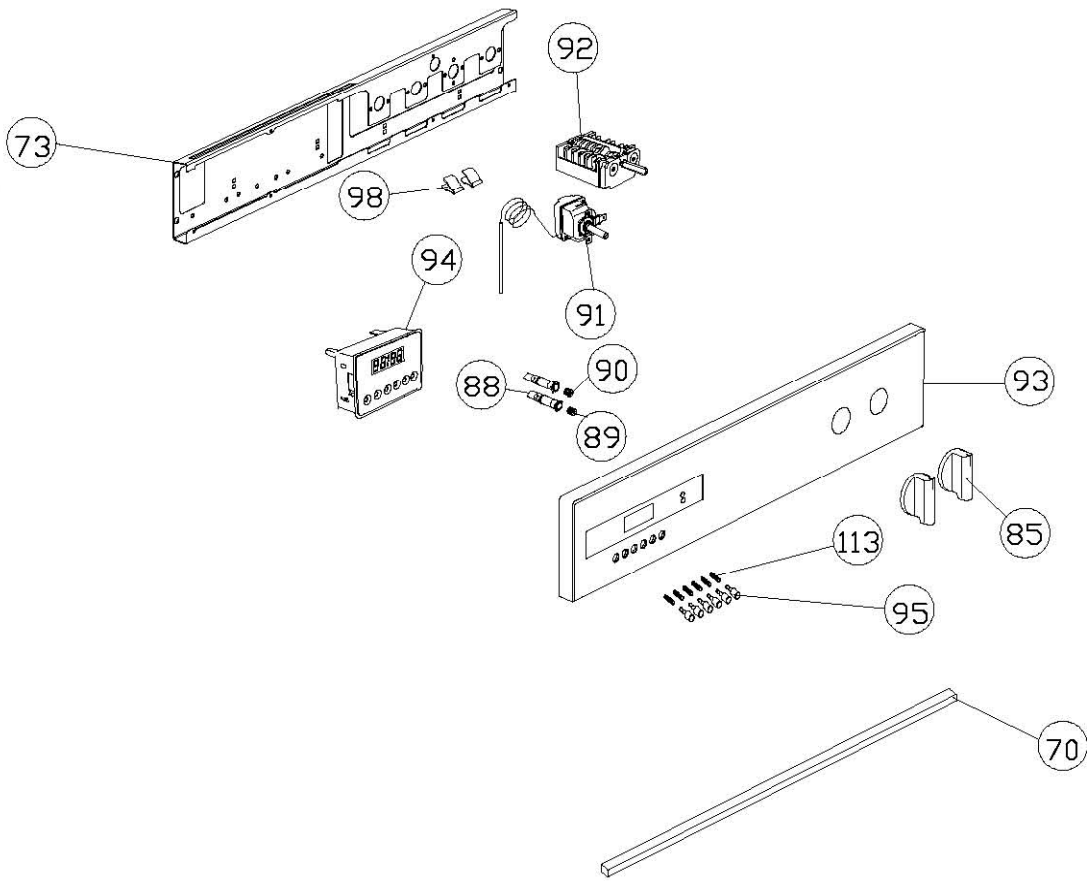

C2340SS

**Caple single multi function oven
(Black, Stainless Steel)**

TECHNICAL INFORMATION

C2340BK

Caple single multifunction Oven
(Black)

EXPLODED VIEW
WIRING DIAGRAM

SELECTOR
COD. 12.540.100

Multifunction oven 8F single-phase + rotating spit motor (Optional) + cooling fan motor
Mod. Omologation: A(-)M8(-)OTE

LEGEND

- | | |
|---------------------------------|---|
| 1- Supply terminal | 14- Thermal cut-out |
| 2- Electronic timer | 15- Rotating spit motor (Optional) |
| 3- Selector | |
| 4- Oven thermostat | |
| 5- Fan motor | K1- Earth appliance |
| 6- Pilot lamp selector | K2- Earth fan motor |
| 7- Oven light | K3- Earth rotating spit motor(Optional) |
| 8- Cooling fan motor | K4- Earth upper heating element |
| 9- Thermostat start cooling fan | K5- Earth lamp holder |
| 10- Pilot lamp thermostat | K6- Earth thermostat |
| 11- Bottom heating element | |
| 12- Circular heating element | |
| 13- Upper+grill heating element | |

C2340SS

Caple single multifunction oven
Stainless Steel

EXPLODED VIEW
WIRING DIAGRAM

SELECTOR
COD. 12.540.100

Multifunction oven 8F single-phase + rotating spit motor (Optional) + cooling fan motor
Mod. Omologation: A(-)M8(-)OTE

WIRING COD. 42.750.004
42.750.022
42.750.066
42.750.086
42.750.090

ALL OF THE DIMENSIONS DO NOT TAKE CARE OF FINISHING

GENERAL TOLERANCES
LENGTH
ANGLES
HOLES

C2340SS

Capele single multifunction oven
Stainless Steel