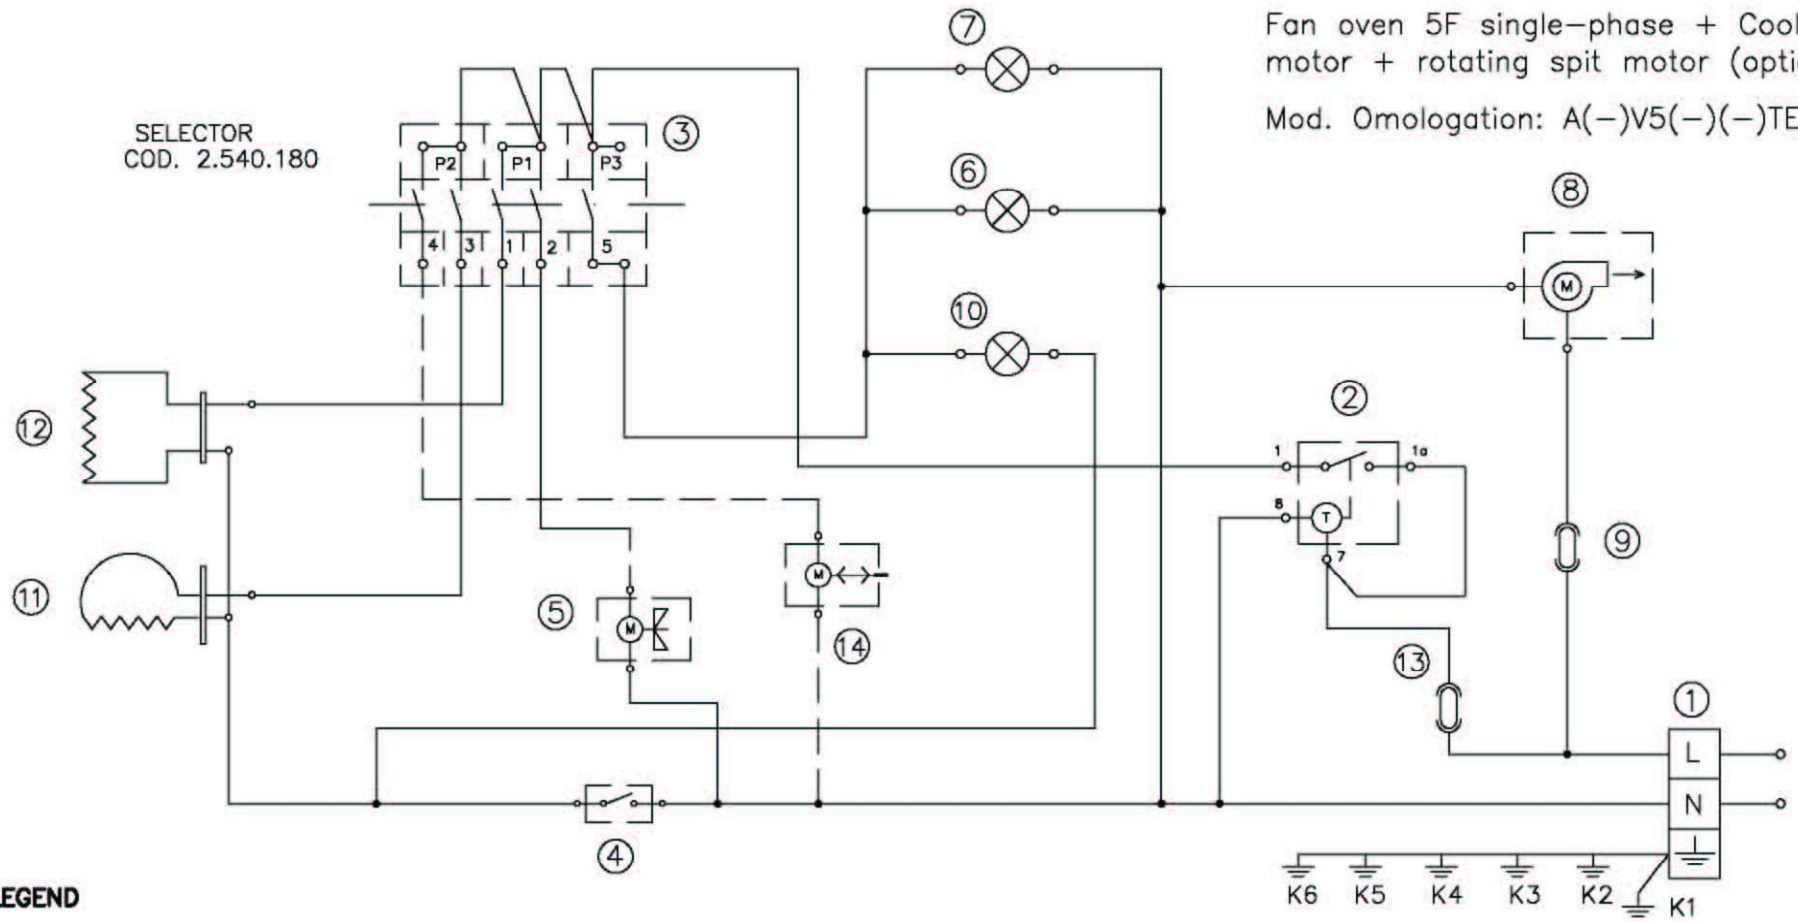

C2240SS

**Caple single fan oven
Stainless Steel**

TECHNICAL INFORMATION

Fan oven 5F single-phase + Cooling fan motor + rotating spit motor (optional).
 Mod. Omologation: A(-)V5(-)(-)TE

LEGEND

- | | |
|---------------------------------|---|
| 1- Supply terminal | 13- Thermal cut-out |
| 2- Electronic timer | 14- Rotating spit motor (Optional) |
| 3- Selector | |
| 4- Oven thermostat | K1- Earth appliance |
| 5- Fan motor | K2- Earth fan motor |
| 6- Pilot lamp selector | K3- Earth rotating spit motor(Optional) |
| 7- Oven light | K4- Earth grill heating element |
| 8- Cooling fan motor | K5- Earth lamp holder |
| 9- Thermostat start cooling fan | K6- Earth thermostat |
| 10- Pilot lamp thermostat | |
| 11- Circular heating element | |
| 12- Grill heating element | |

WIRING COD. 42.750.011
42.750.126

FORMAT
A3H

ALL OF THE DIMENSIONS DO NOT TAKE CARE OF FINISHING

GENERAL TOLERANCES
LENGTH
ANGLES
HOLES

C2240SS

Capele single fan oven
Stainless Steel

A
B
C
D