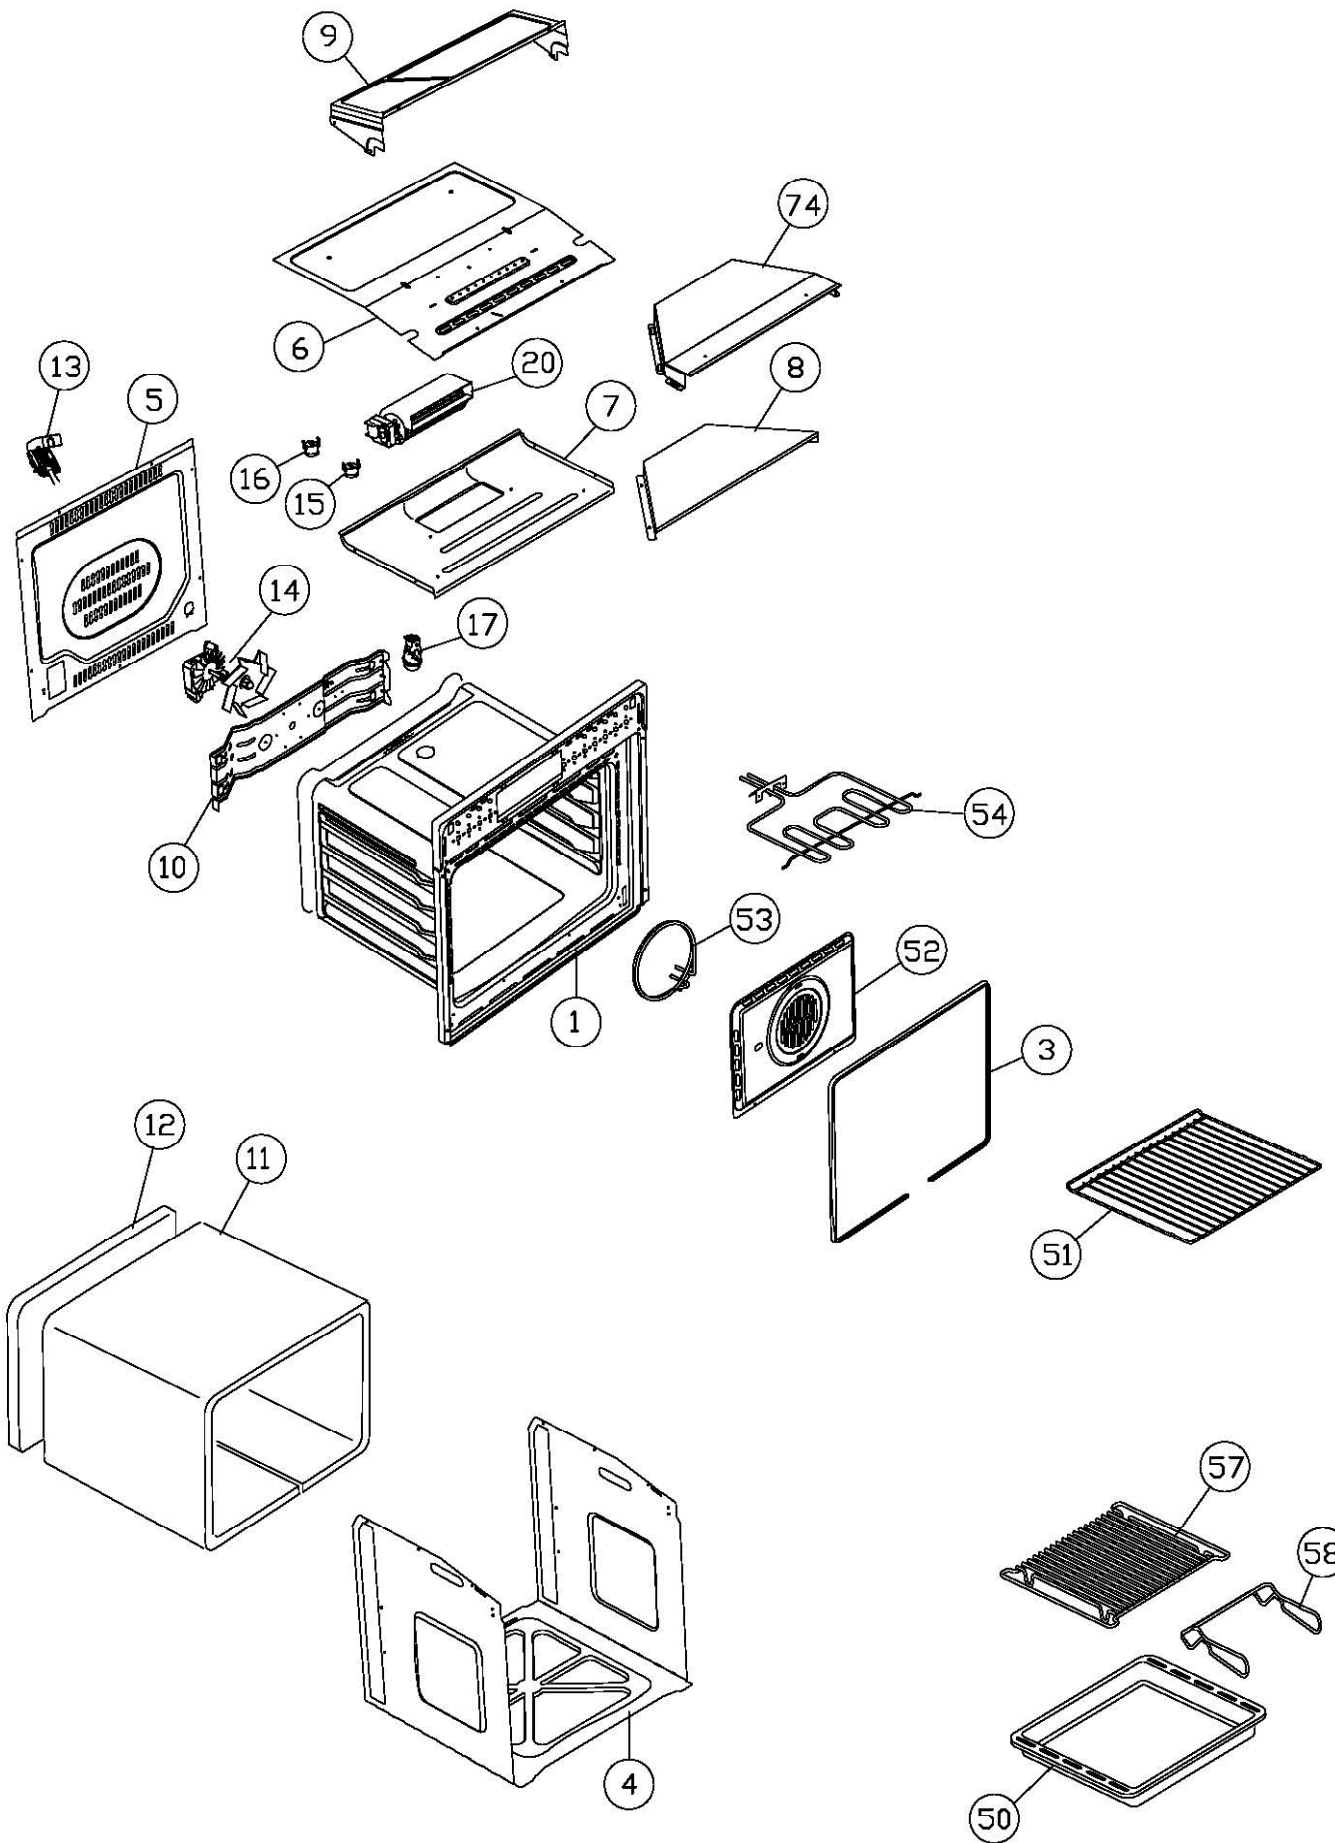

C2240SS

**Caple single fan oven
Stainless Steel**

TECHNICAL INFORMATION

Fan oven 5F single-phase + Cooling fan motor + rotating spit motor (optional).
 Mod. Omologation: A(-)V5(-)(-)TE

LEGEND

- | | |
|---------------------------------|---|
| 1- Supply terminal | 13- Thermal cut-out |
| 2- Electronic timer | 14- Rotating spit motor (Optional) |
| 3- Selector | |
| 4- Oven thermostat | K1- Earth appliance |
| 5- Fan motor | K2- Earth fan motor |
| 6- Pilot lamp selector | K3- Earth rotating spit motor(Optional) |
| 7- Oven light | K4- Earth grill heating element |
| 8- Cooling fan motor | K5- Earth lamp holder |
| 9- Thermostat start cooling fan | K6- Earth thermostat |
| 10- Pilot lamp thermostat | |
| 11- Circular heating element | |
| 12- Grill heating element | |

WIRING COD. 42.750.011
42.750.126

FORMAT
A3H

ALL OF THE DIMENSIONS DO NOT TAKE CARE OF FINISHING

GENERAL TOLERANCES
LENGTH
ANGLES
HOLES

C2240SS

Capele single fan oven
Stainless Steel

A
B
C
D