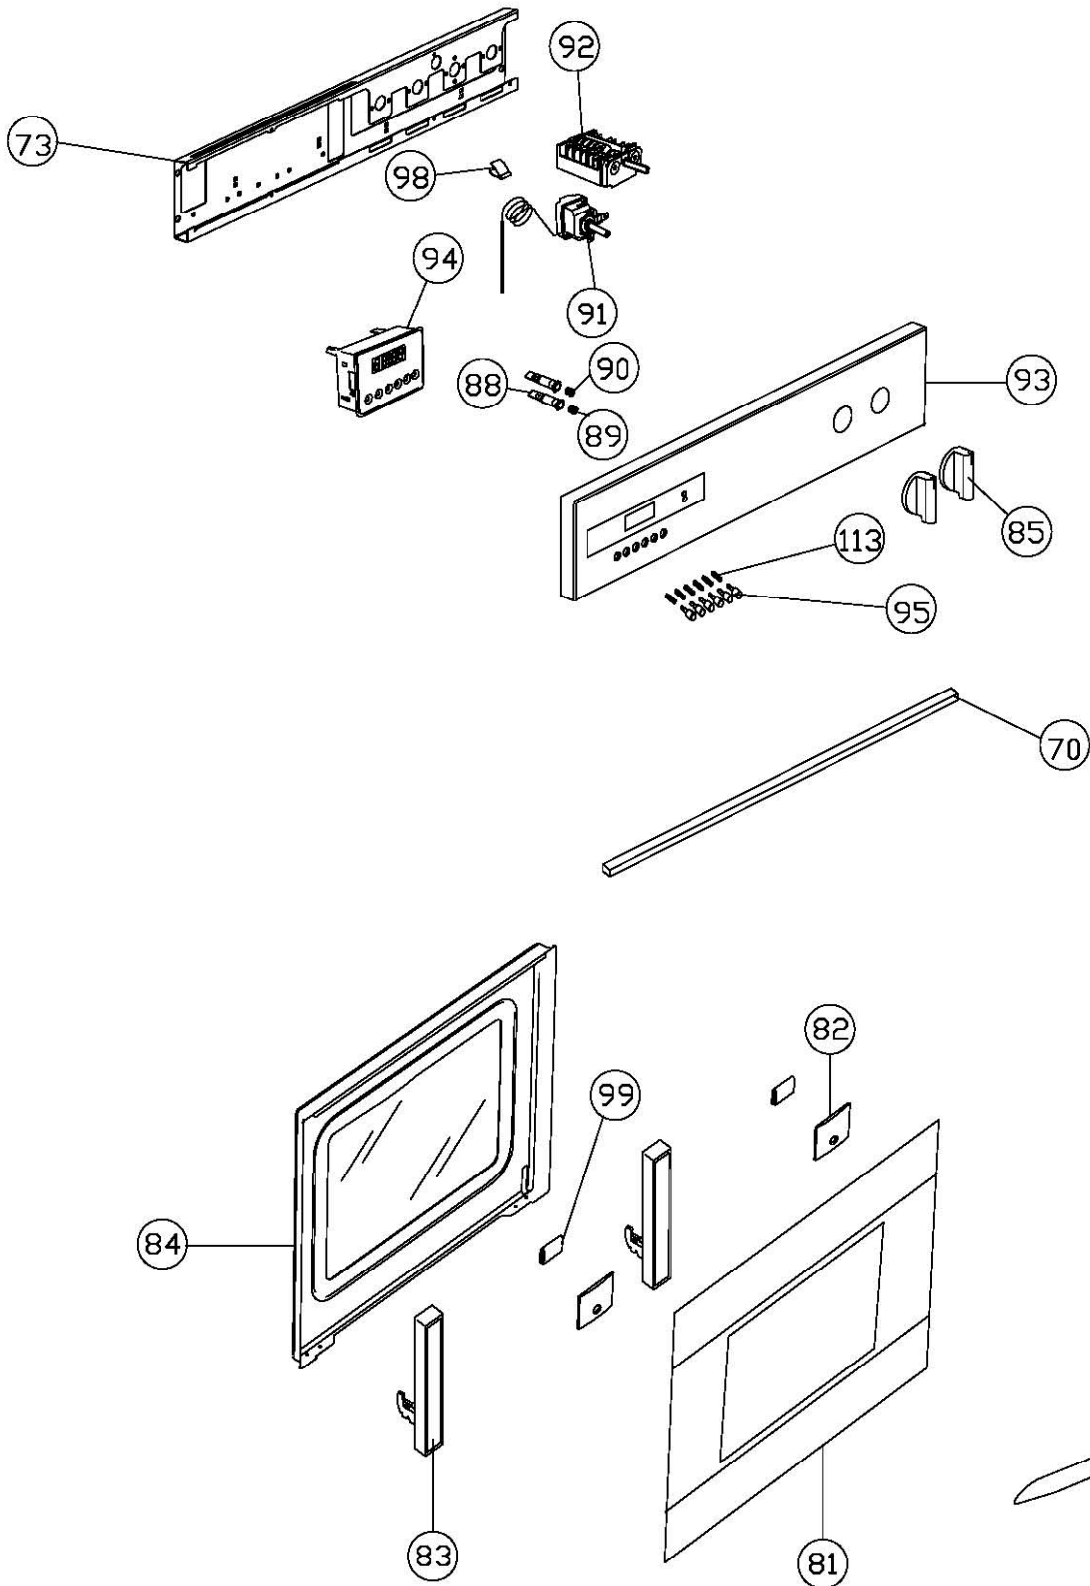

C2240SS

**Caple single fan oven
Stainless Steel**

TECHNICAL INFORMATION

Fan oven 5F single-phase + Cooling fan motor + rotating spit motor (optional).
 Mod. Omologation: A(-)V5(-)(-)TE

LEGEND

- | | |
|---------------------------------|---|
| 1- Supply terminal | 13- Thermal cut-out |
| 2- Electronic timer | 14- Rotating spit motor (Optional) |
| 3- Selector | |
| 4- Oven thermostat | K1- Earth appliance |
| 5- Fan motor | K2- Earth fan motor |
| 6- Pilot lamp selector | K3- Earth rotating spit motor(Optional) |
| 7- Oven light | K4- Earth grill heating element |
| 8- Cooling fan motor | K5- Earth lamp holder |
| 9- Thermostat start cooling fan | K6- Earth thermostat |
| 10- Pilot lamp thermostat | |
| 11- Circular heating element | |
| 12- Grill heating element | |

WIRING COD. 42.750.011
42.750.126

FORMAT
A3H

ALL OF THE DIMENSIONS DO NOT TAKE CARE OF FINISHING

GENERAL TOLERANCES
LENGTH
ANGLES
HOLES

C2240SS

Capele single fan oven
Stainless Steel

A
B
C
D