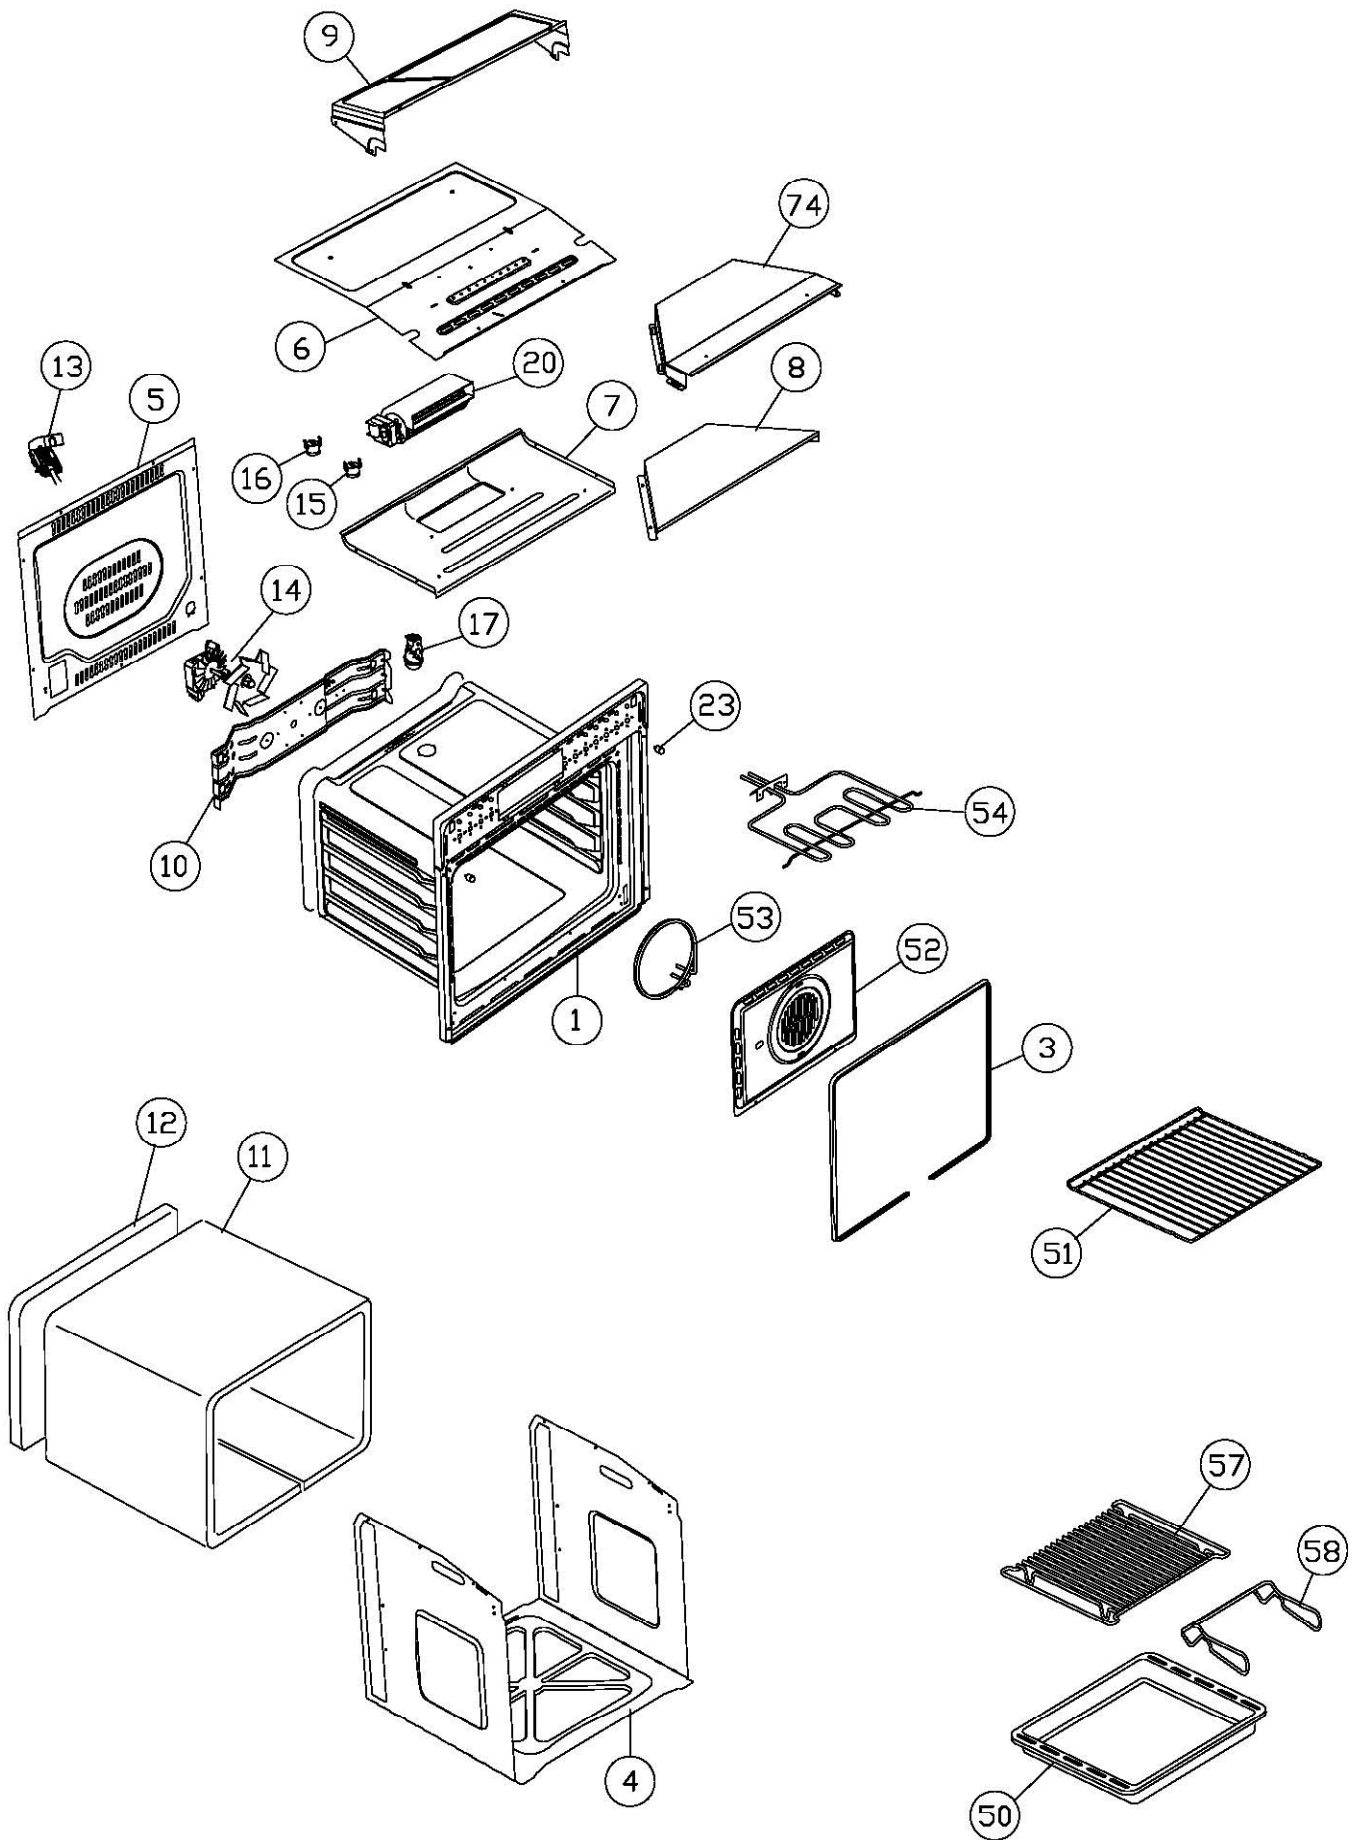

C2210**

**Caple single fan oven
(Black , White)**

TECHNICAL INFORMATION

LEGEND

- | | |
|---------------------------------|---|
| 1- Supply terminal | 11- Thermal cut-out |
| 2- Selector | 12- Fan motor |
| 3- Oven thermostat | 13- Rotating spit motor (Optional) |
| 4- Pilot lamp selector | K1- Earth appliance |
| 5- Oven light | K2- Earth fan motor |
| 6- Cooling fan motor | K3- Earth rotating spit motor(Optional) |
| 7- Thermostat start cooling fan | K4- Earth grill heating element |
| 8- Pilot lamp thermostat | K5- Earth lamp holder |
| 9- Circular heating element | K6- Earth thermostat |
| 10- Grill heating element | |

 **capele**

C2210**

Capele single fan oven
Black / White