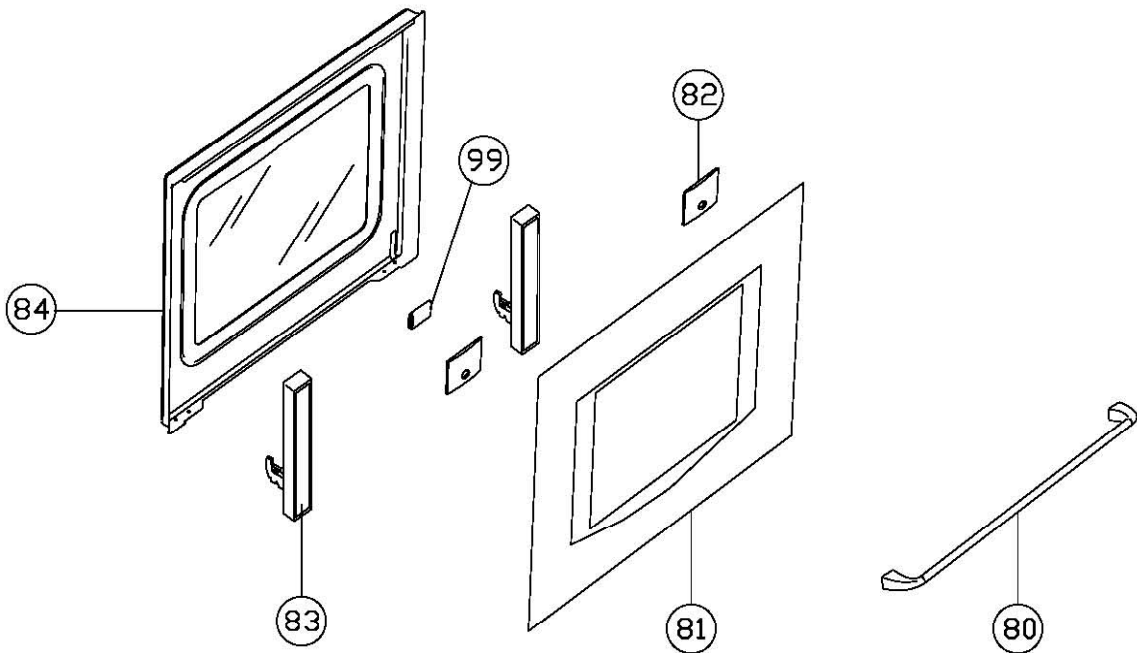

C2210**

**Caple single fan oven
(Black , White)**

TECHNICAL INFORMATION

LEGEND

- | | |
|---------------------------------|---|
| 1- Supply terminal | 11- Thermal cut-out |
| 2- Selector | 12- Fan motor |
| 3- Oven thermostat | 13- Rotating spit motor (Optional) |
| 4- Pilot lamp selector | K1- Earth appliance |
| 5- Oven light | K2- Earth fan motor |
| 6- Cooling fan motor | K3- Earth rotating spit motor(Optional) |
| 7- Thermostat start cooling fan | K4- Earth grill heating element |
| 8- Pilot lamp thermostat | K5- Earth lamp holder |
| 9- Circular heating element | K6- Earth thermostat |
| 10- Grill heating element | |

 **capele**

C2210**

Capele single fan oven
Black / White