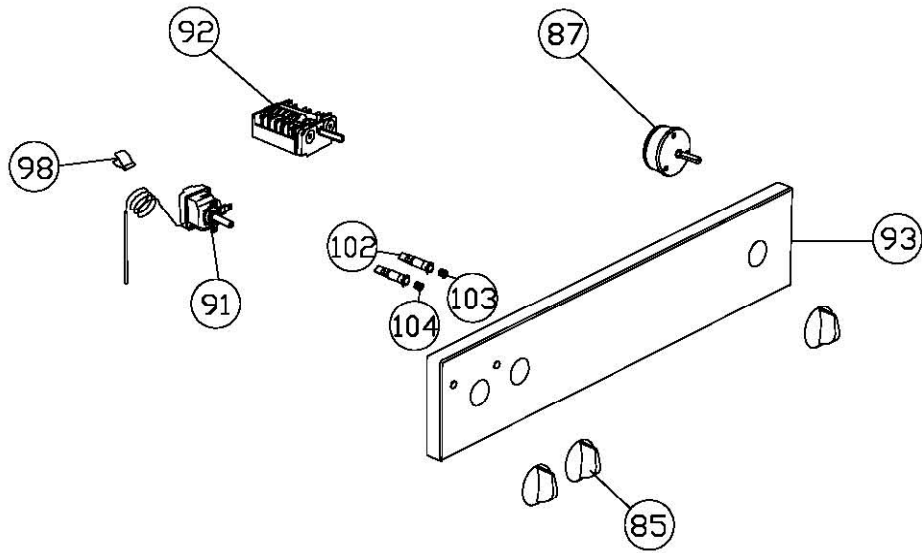

C2210**

**Caple single fan oven
(Black , White)**

TECHNICAL INFORMATION

LEGEND

- | | |
|---------------------------------|---|
| 1- Supply terminal | 11- Thermal cut-out |
| 2- Selector | 12- Fan motor |
| 3- Oven thermostat | 13- Rotating spit motor (Optional) |
| 4- Pilot lamp selector | K1- Earth appliance |
| 5- Oven light | K2- Earth fan motor |
| 6- Cooling fan motor | K3- Earth rotating spit motor(Optional) |
| 7- Thermostat start cooling fan | K4- Earth grill heating element |
| 8- Pilot lamp thermostat | K5- Earth lamp holder |
| 9- Circular heating element | K6- Earth thermostat |
| 10- Grill heating element | |

 **capele**

C2210**

Capele single fan oven
Black / White