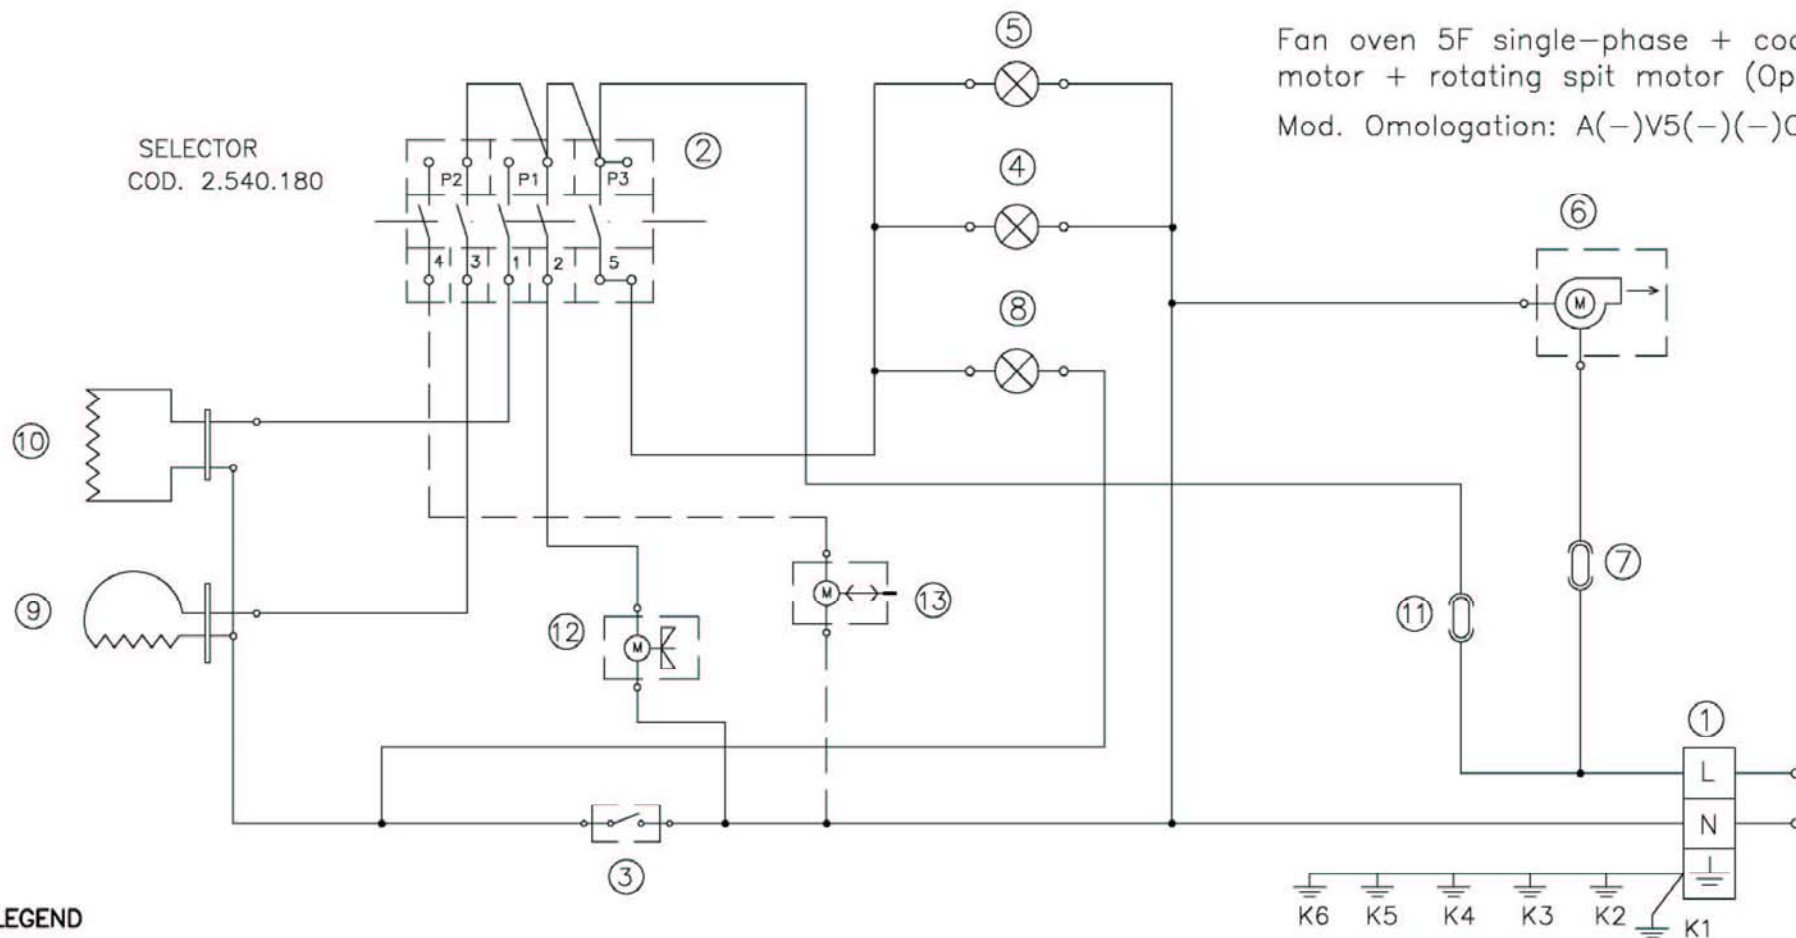

C2210**

**Caple single fan oven
(Black , White)**

TECHNICAL INFORMATION

LEGEND

- | | |
|---------------------------------|---|
| 1- Supply terminal | 11- Thermal cut-out |
| 2- Selector | 12- Fan motor |
| 3- Oven thermostat | 13- Rotating spit motor (Optional) |
| 4- Pilot lamp selector | K1- Earth appliance |
| 5- Oven light | K2- Earth fan motor |
| 6- Cooling fan motor | K3- Earth rotating spit motor(Optional) |
| 7- Thermostat start cooling fan | K4- Earth grill heating element |
| 8- Pilot lamp thermostat | K5- Earth lamp holder |
| 9- Circular heating element | K6- Earth thermostat |
| 10- Grill heating element | |