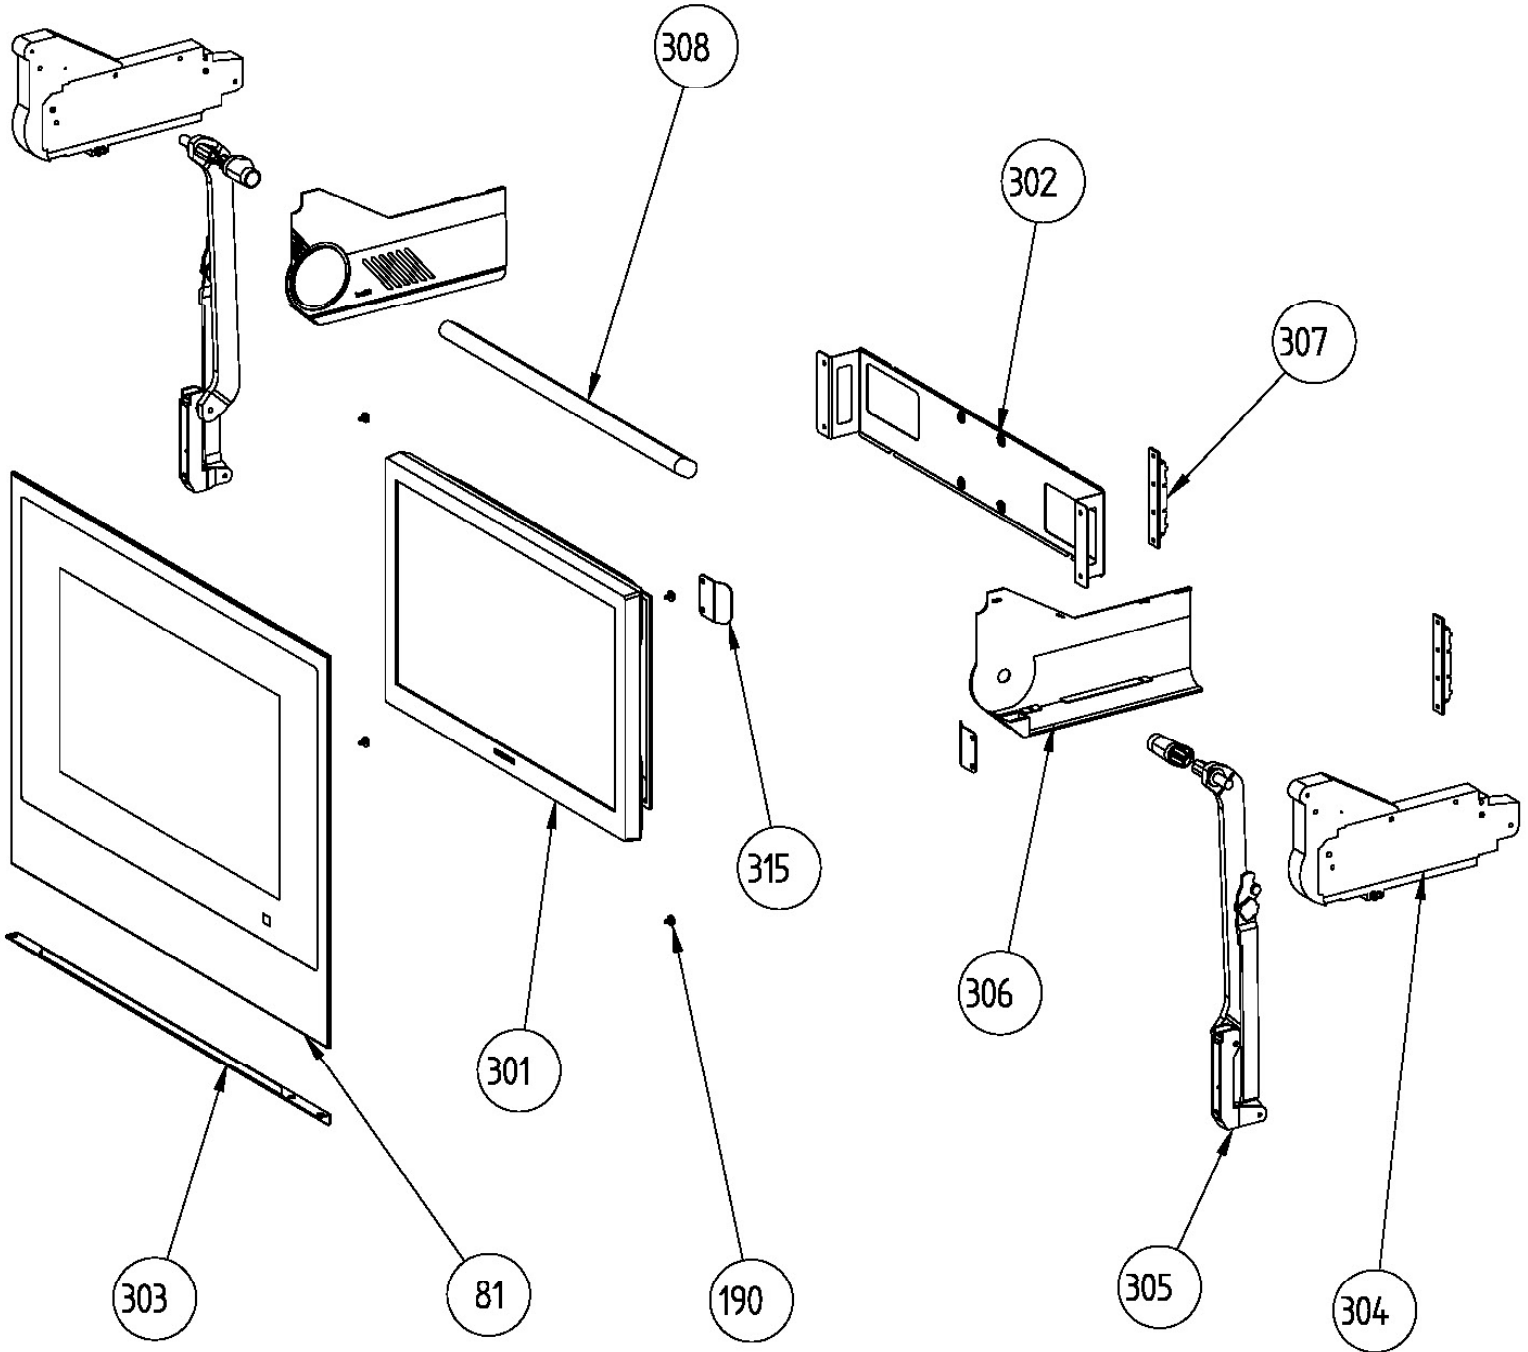

TV471

Caple BI Lift up TV 460mm

Technical information

TV471

Caple BI Lift up TV 460mm

TV471 - Caple BI Lift up TV 460mm

Item	Part Code	Description
81	42713517	COVER TV 19" PANEL
190	11380640	CAST IRON RUBBER GRILL
301	1T0000003	TV SAMSUNG 19"
302	12193960	TV SUPPORT BRACKET
303	12193190	TV LOWER BRACKET
304	12600350	LIFT MECHANISM SET
305	12600371	LEVER ARM SET
306	12600360	COVER CAP SET
307	12600380	FRONT FIXING BRACKET SET
308	42600392	CROSS STABILISER ROD OVAL L432
315	12193970	TV BRACKET