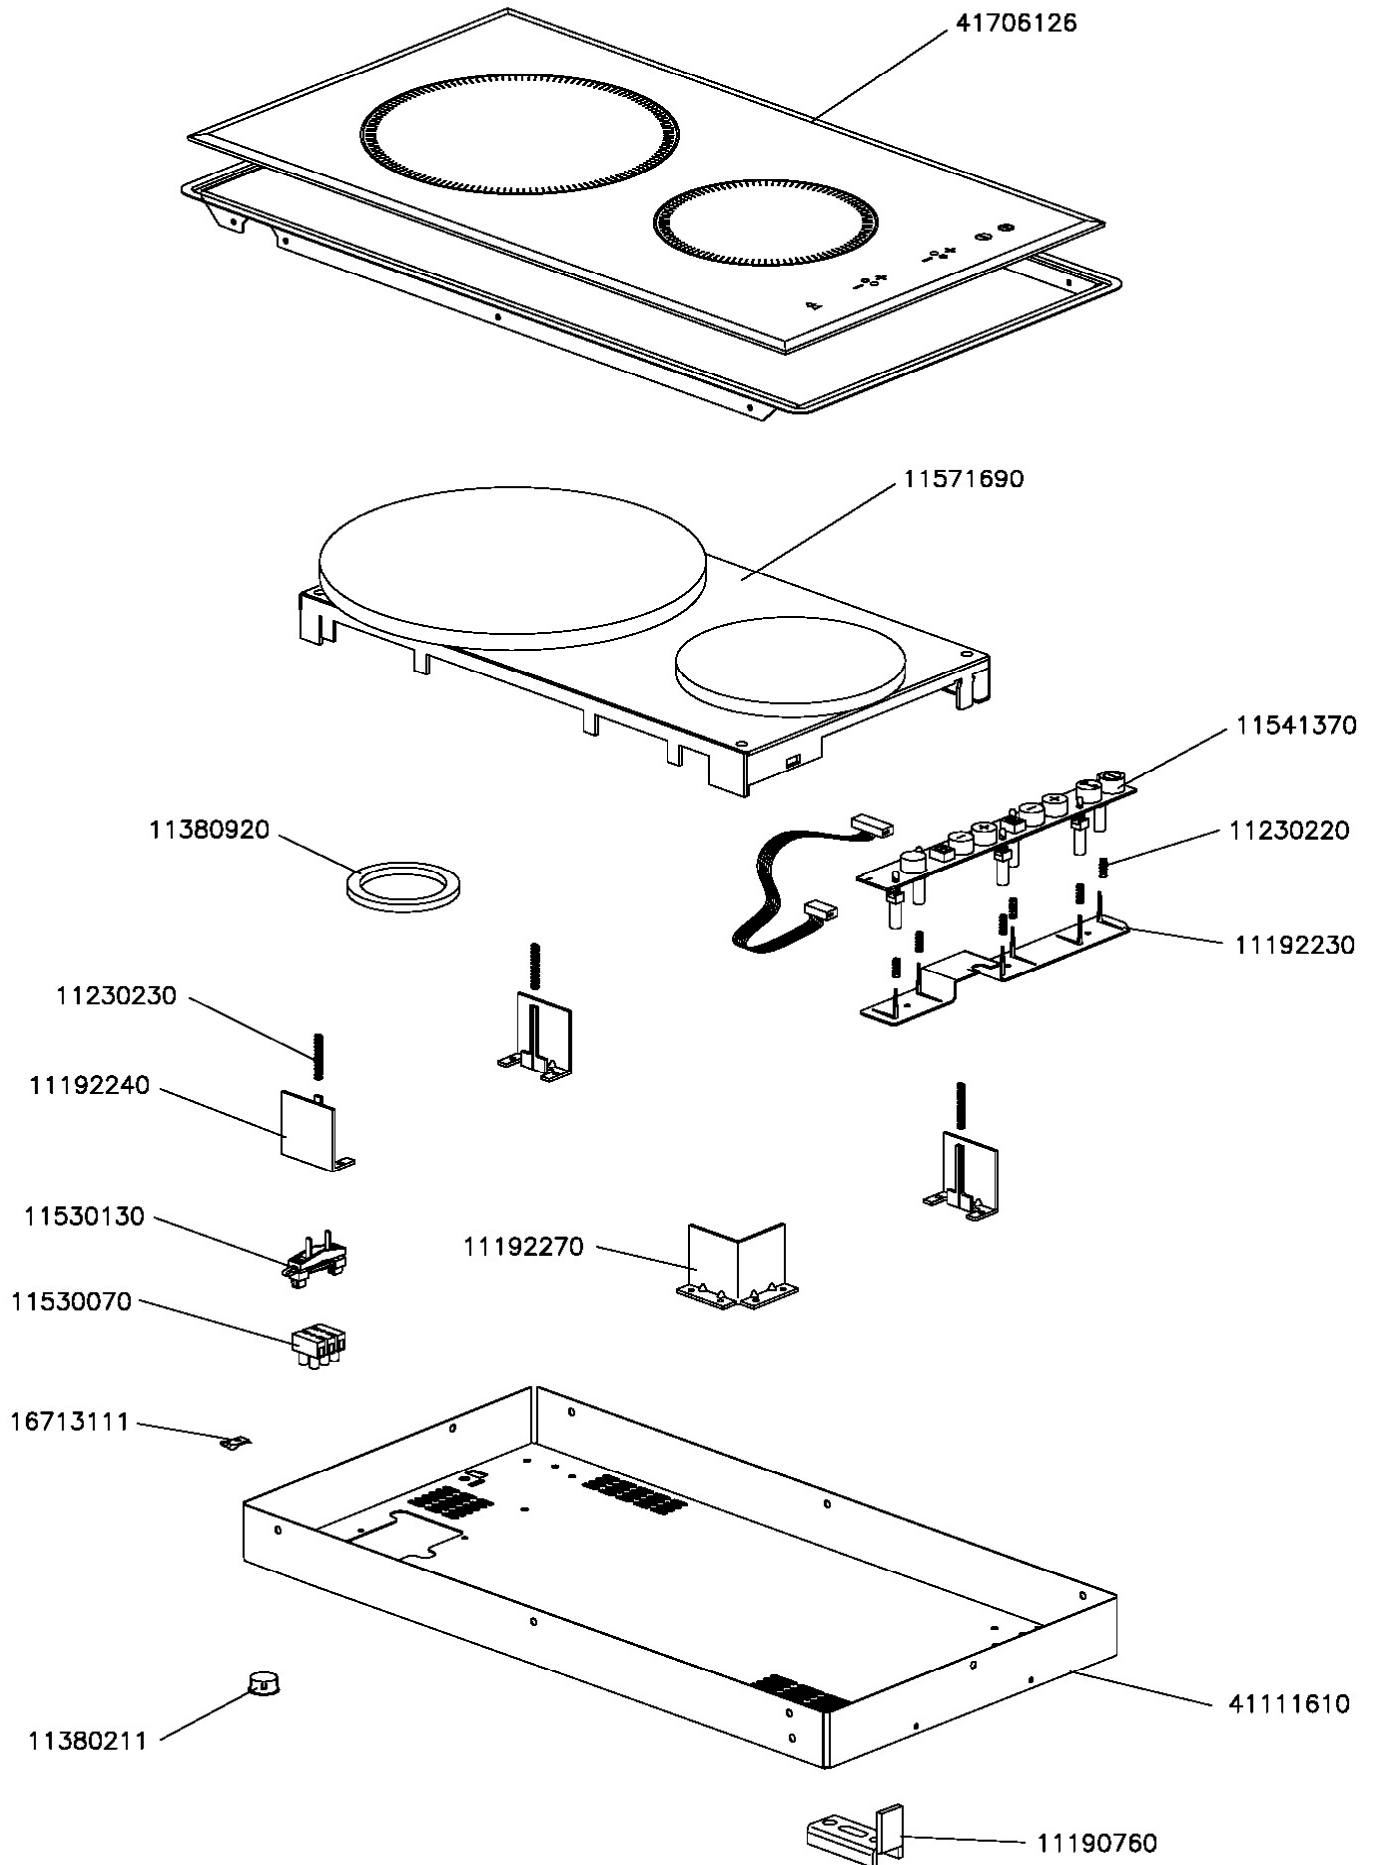

C991I

Caple modular induction hob

Technical information

C991I

Caple modular induction hob

C991I- Caple modular induction hob

Item	Part Code	Description	Qty
1	11190760	FIXING BRACKET HOB	1
2	11192230	TCTRL EGO INDUCT. BOARD SUPP.	1
3	11192240	EGO INDUCTION UNIT SUPPORT	1
4	11192270	EGO INDUCT. UNIT ANGLE BAR SUPP	1
5	11230220	D3,5 SP05 L13,5 COMPR. SPRING	1
6	11230230	2I SP.0,9 IND. UNIT COMPR.SPRING	1
7	11380211	FAIRLEAD	1
8	11380920	INDUCTION UNIT GASKET	1
9	11530070	16A PA44 FV TERMINAL BLOCK	1
10	11530130	CABLE CLIP	1
11	11541370	EGO 2IND TOUCH CONTROL	1
12	11571690	2IND.3600W MO INDUCT.UNIT	1
13	16713111		1
14	41111610	HOB BASE	1
15	41706126	GLASS CERAMIC AR30 FRAMELESS	1