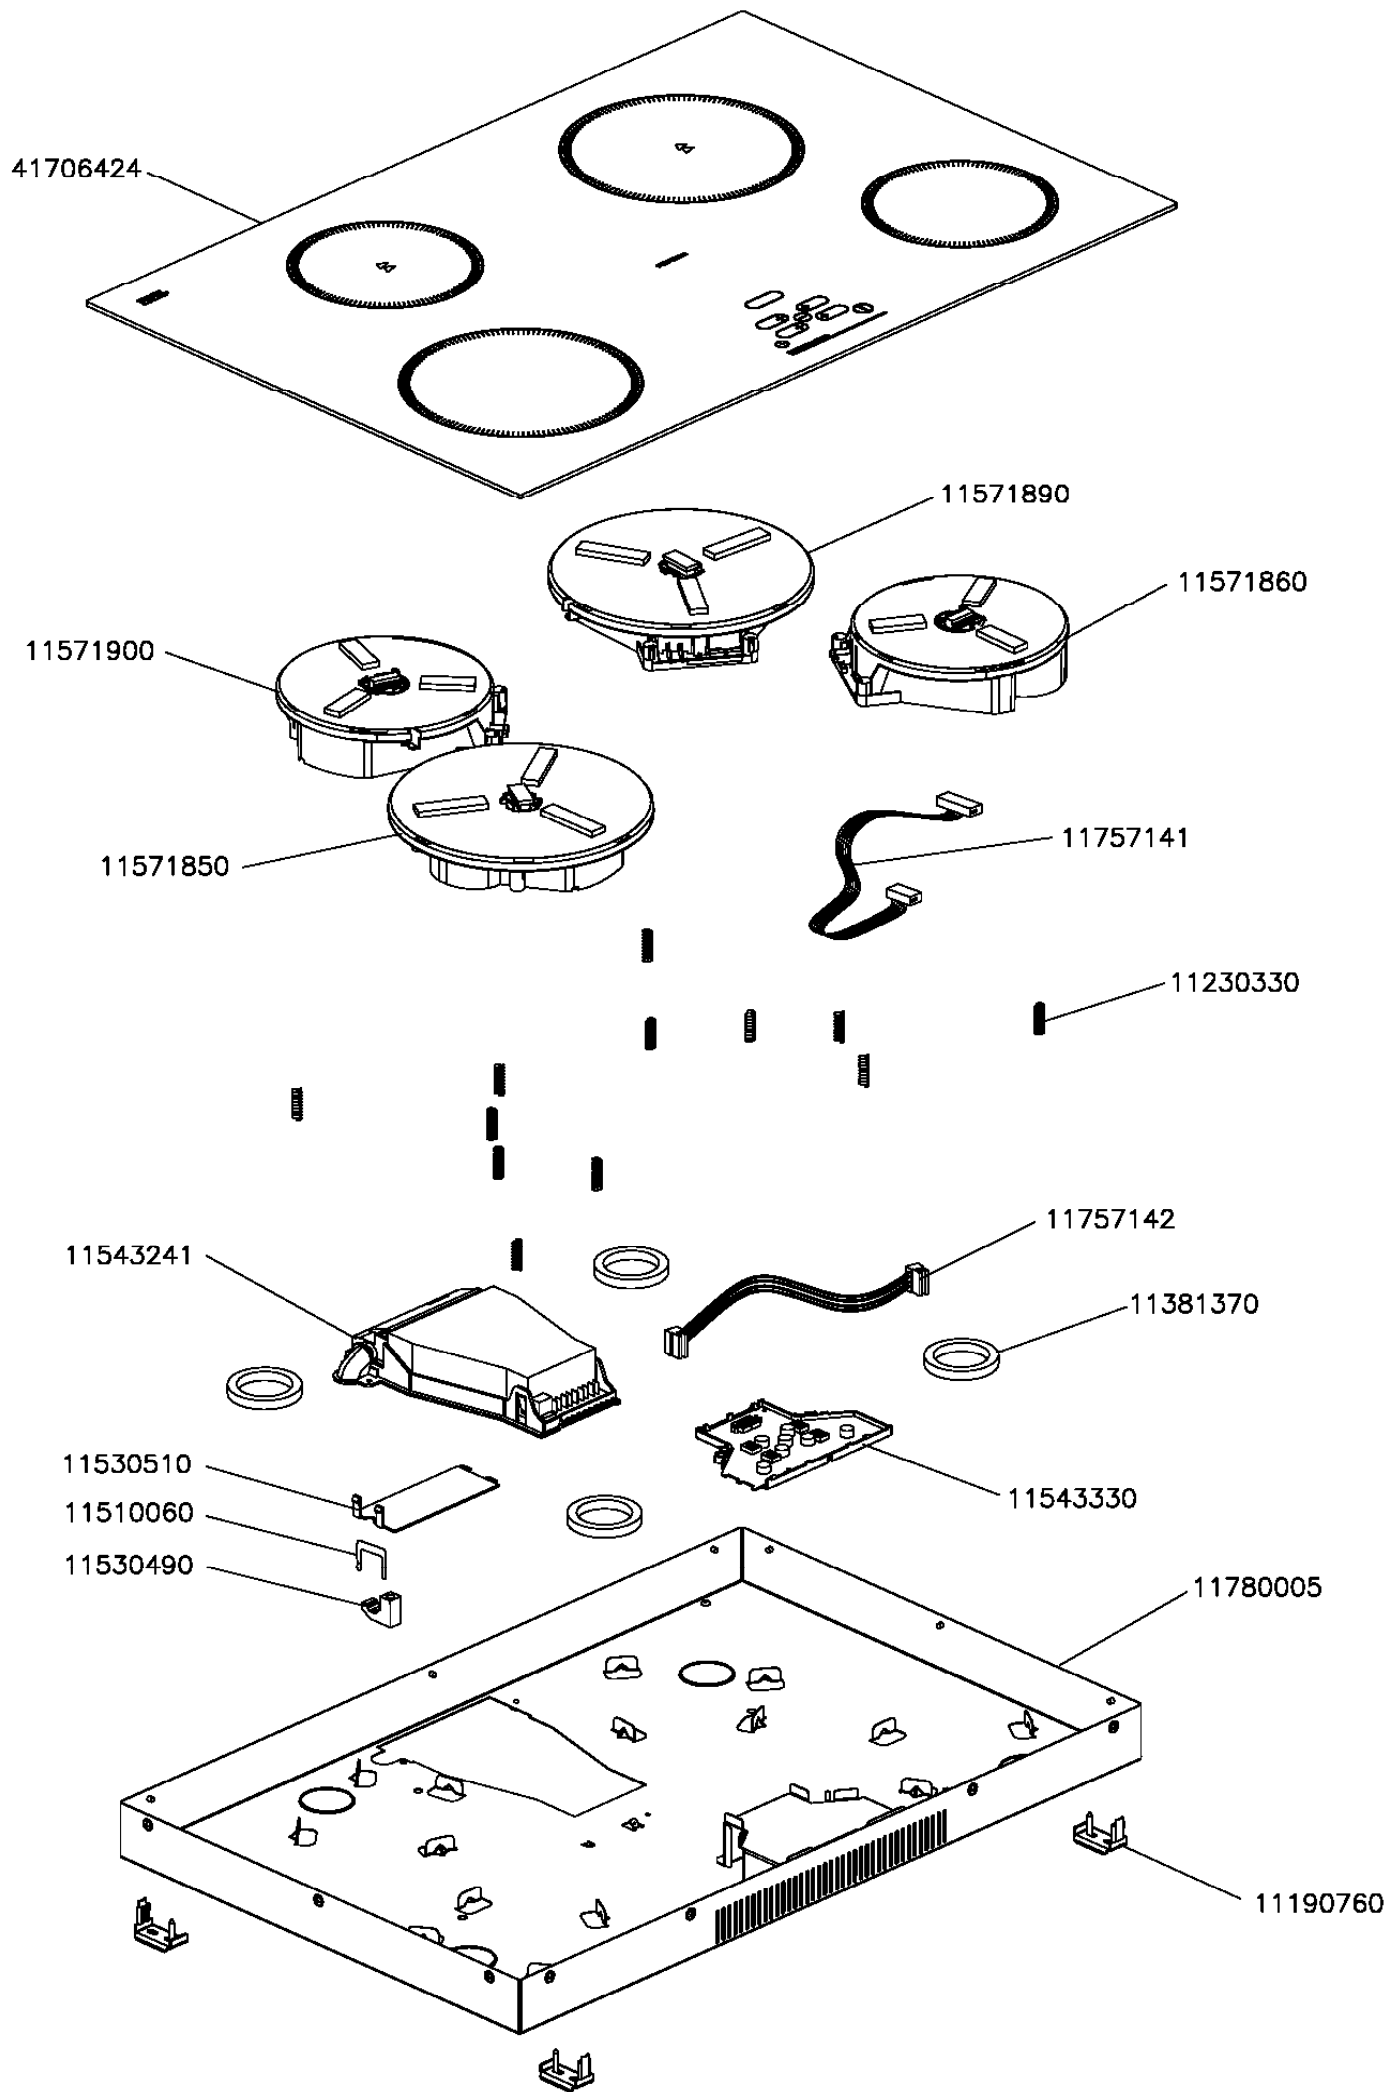

C865I

Caple induction hob 77cm

Instruction Manual

C865I - Caple induction hob 77cm

Part Code	Description
11190760	FIXING BRACKET HOB
11230330	COMPRESSION SPRING INDUCTION
11381370	FAN GASKET
11510060	BASIC EG IND.TERM.BLOCK JUMPER
11530490	CABLE CLIP TERM.BLOCK INDUCT.
11530510	BASIC II ϕ IND.TERM.BLOCK COVER
11543241	BASIC IND POWER BOARD
11543330	TOUCH CONTROL EGO IND.BASIC C/BOOSTER C/TIMER
11571850	D.200 2300W I.BASIC S/ PLATE
11571860	D.160 1400W I.BASIC S/ PLATE
11571890	D200 2300/3000W I C/B. PLATE
11571900	D160 1400/1850W I C/B. PLATE
11757141	FLAT CABLE BOARD IND.BASIC L260
11757142	FLAT CABLE BOARD IND.BASIC L340
11780005	ASSEMBLY BASE+BOARD SUPP.
41706424	WHITE GLASS CERAMIC HOB TOP