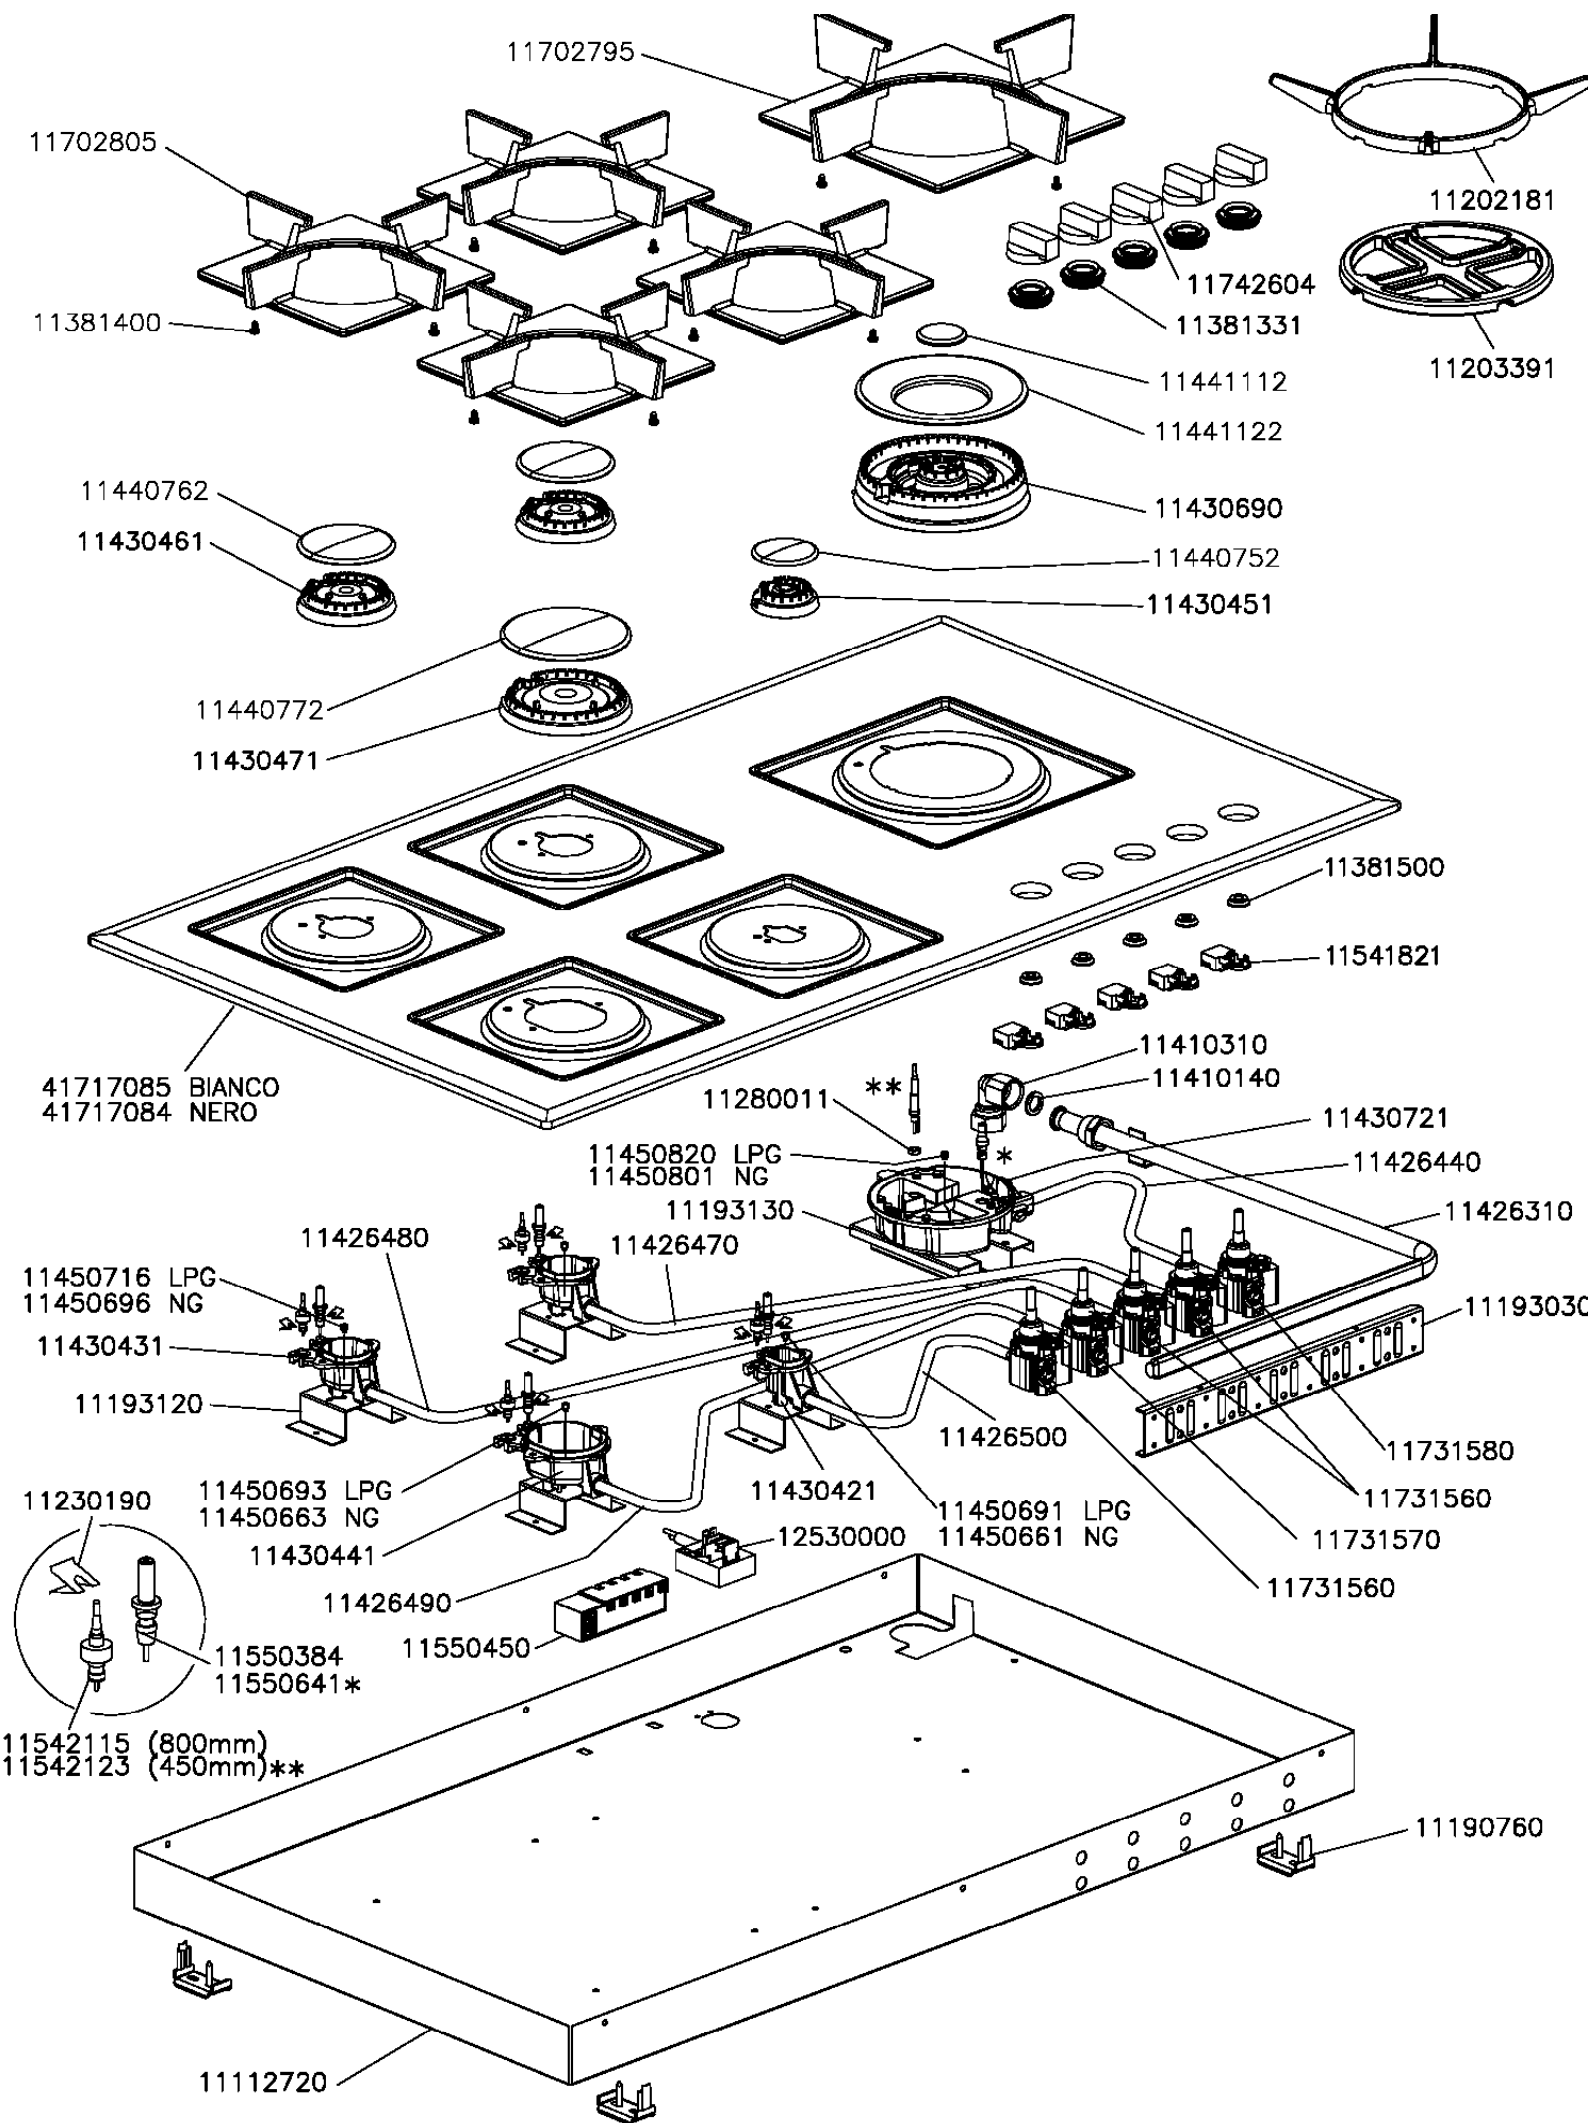

C880GWH

Caple 90cm S.CONTROL GAS HOB

Technical information

C880GWH - Caple 90cm S.CONTROL GAS HOB

PartCode	Description
11112720	ONYX 90 4F1C3/D.BOTTOM
11190760	FIXING BRACKET HOB
11193030	LG/CRY.SM70-ONY GAS TAP FIX.BRACKET
11193120	A/SR/R ON77/90 H.2 BURNER BOLT
11202181	WK AUXILIARY CAST IRON PAN SUPPORT
11203391	CAST IRON REDUCTION MOKA PAN SUPPORT
11230190	SPRING FOR THERMOC./SPRING
11381331	H=7,75 BLACK EPDM STUD
11381400	CAST IRON RUBBER GRILL
11381500	COPRECI IGNITION SWITCH RING
11410140	GASKET
11410310	½ G CONICAL UNION ELBOW
11426310	GAS TAP HOLD PIPE
11426440	BURNER GAS CONNECTION
11426480	BURNER GAS CONNECTION
11426490	BURNER GAS CONNECTION
11426500	BURNER GAS CONNECTION
11430421	AUX C/ACC/TC DEF BURNER CUP
11430431	SR C/ACC/TC DEF BURNER CUP
11430441	RAP C/ACC/TC DEF. BURNER CUP
11430451	FLAME DIFFUSER AUX BURNER
11430461	FLAME DIFFUSER SR BURNER
11430471	FLAME DIFFUSER RAP BURNER
11430690	FLAME DIFFUSER C3 BURNER
11430721	C3 ACC/TC DEF.BURNER CUP
11440752	AUX BURNER CAP BLACK MATT
11440762	SR BURNER CAP BLACK MATT
11440772	RAP BURNER CAP BLACK MATT
11441112	INTERNAL C3/MWK BURNER CAP BLACK MATT
11441122	C3 DEF.BLK MAT.EXT.BURNER CAP
11450661	INJECTOR TP2 GN/A 0.77
11450663	INJECTOR TP2 GN/R 1.29
11450691	INJECTOR TP4 GPL/A TCDI(USA)0.50
11450693	INJECTOR TP4 GPL/R 0,87
11450696	INJECTOR TP2 GN/SR 1.01
11450716	INJECTOR TP4 GPL/SR 0.66
11541821	MS930 4F1TC BX90EUR-ON77/9 IGN SW
11542115	L=800MM DEF.THERMOCOUPLE
11542123	THERMOCOUPLE L=450
11550384	L.700 A-SR-R GAS IGNITION BULB

C880GWH - Caple 90cm S.CONTROL GAS HOB

PartCode	Description
11550450	GENERATOR AT 5U 220/40V MONT.SCATTO 3SC/sec
11550641	L.340 C3 GAS IGNITION BULB
11702795	ON77/90 C3/TCD BLK CAST IR.PAN SUP
11702805	ON62/77/90 1F BLK CAST IR.PAN SUPP
11731560	GAS TAP ASSEMBLY BY PASS 0,34
11731570	GAS TAP ASSEMBLY BY PASS 0,43
11731580	GAS TAP ASSEMBLY BY PASS 0,64
11742604	KNOB
12530000	TERMINAL BLOCK/FASTEN CABLE 16A
41717085	GLASS HOB TOP